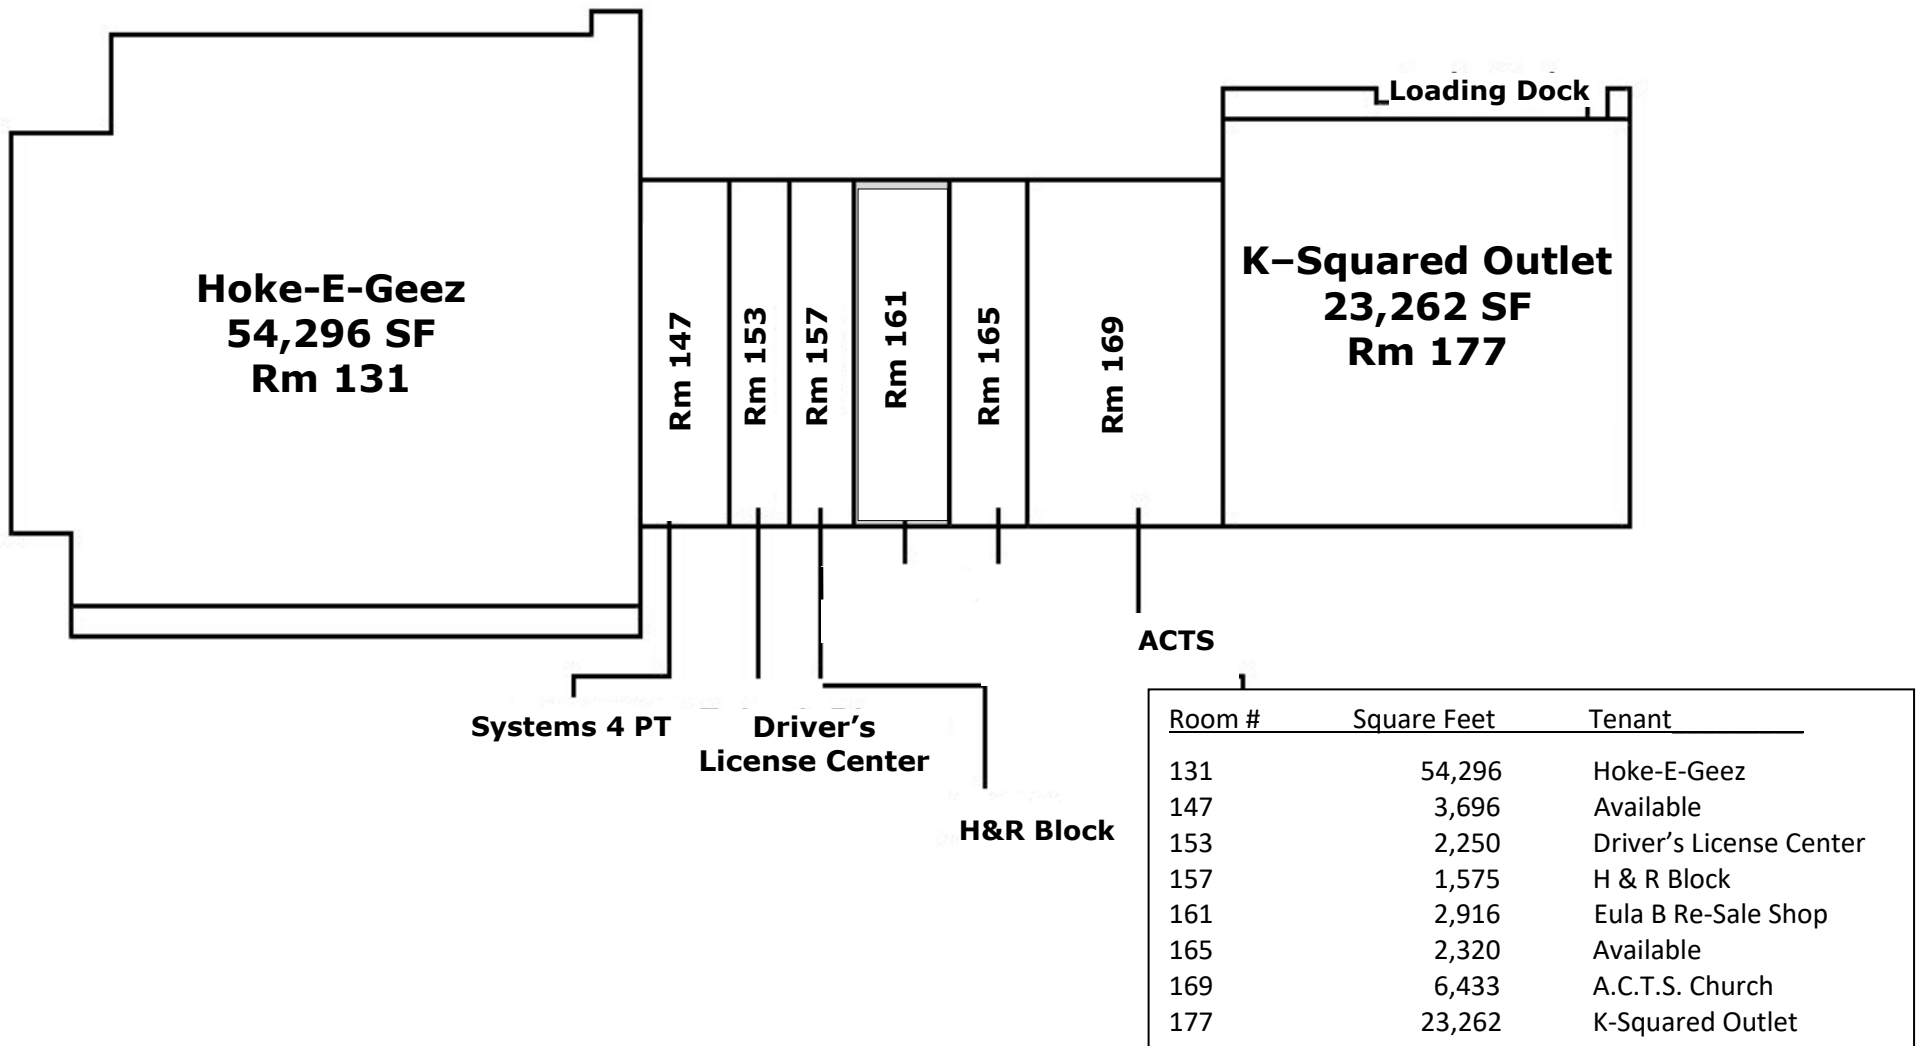

Bedford Plaza (Bedford, PA)

Lease Plan – January 2022

Room #	Square Feet	Tenant
131	54,296	Hoke-E-Geez
147	3,696	Available
153	2,250	Driver's License Center
157	1,575	H & R Block
161	2,916	Eula B Re-Sale Shop
165	2,320	Available
169	6,433	A.C.T.S. Church
177	23,262	K-Squared Outlet