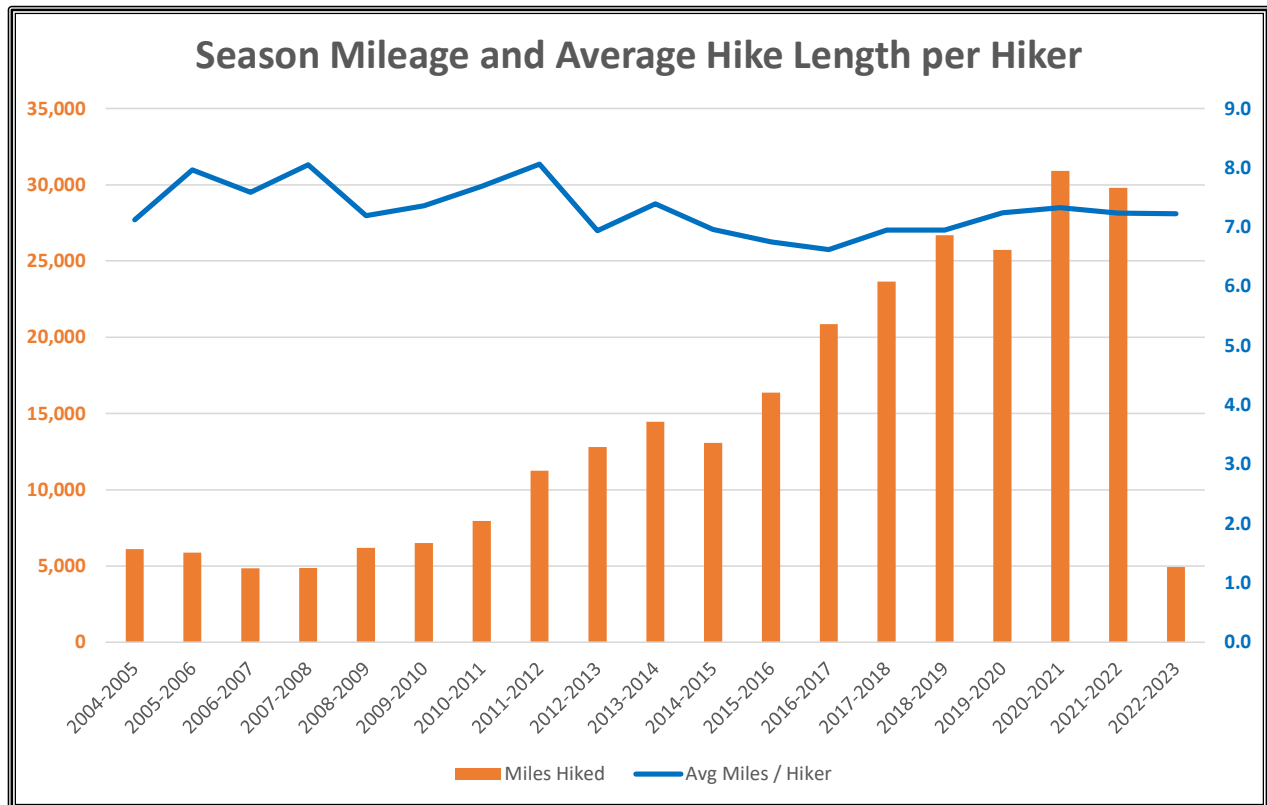

PebbleCreek Hiking Club

Club Achievements

Through November 12, 2022

Total Club Miles Hiked by Season				Rank
Season	Miles Hiked	# Of Hikers	Avg Miles / Hiker	
2004-2005	6,096.0	856	7.12	15
2005-2006	5,883.5	739	7.96	16
2006-2007	4,845.9	639	7.58	19
2007-2008	4,886.2	607	8.05	18
2008-2009	6,185.9	860	7.19	14
2009-2010	6,514.1	885	7.36	13
2010-2011	7,942.0	1,033	7.69	12
2011-2012	11,256.3	1,396	8.06	11
2012-2013	12,802.9	1,845	6.94	10
2013-2014	14,458.8	1,956	7.39	8
2014-2015	13,084.0	1,880	6.96	9
2015-2016	16,366.9	2,425	6.75	7
2016-2017	20,847.4	3,148	6.62	6
2017-2018	23,653.7	3,403	6.95	5
2018-2019	26,678.0	3,837	6.95	3
2019-2020	25,732.2	3,553	7.24	4
2020-2021	30,922.7	4,220	7.33	1
2021-2022	29,779.4	4,116	7.24	2
2022-2023	4,942.2	684	7.23	17
Grand Totals >	272,878.2	38,082	7.17