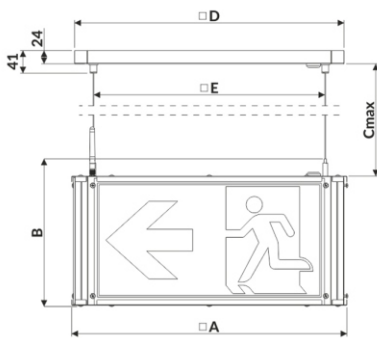

Lighting-Power-Control

PRIMO Q 30E 180 M ST

RDF.TM.PQ.3ESTM800W

Suspended Multiple Sided Internally Illuminated
Metal Hanging 30m Exit Sign

Metal ceiling bracket accessory
also available in 2 heights.

PARAMETERS

Warranty	3 years battery 2 years
IP	IP20
IK	IK05
Version	standard (key switch test)
Power supply	210 to 250 V AC
Temperature range	+5 to 40 °C
Material	metal and PC
Colour	white, RAL9003
Duration time	3 hours
Operating mode	M (maintained)
Active power	3.01 W
Insulation class	1
Luminance	>150 cd/m ²
Viewing distance	30m
Battery	3.2V 1.5Ah LiFePO ₄ /C

PRIMO Q	A	B	Cmax	D	E	F	G	H**
30	399	217	5000	388	320	277	356	275
40	499	267	5000	488	420	377	456	325

FEATURES

- Suitable for low and high ceilings (adjustable suspension cable up to 5m length)
- 30m viewing distance (40m also available)
- Also available in Auto-test, DATA2 addressable, DALI and central battery variants
- All PRIMO products available in white, black, polished chrome and satin chrome
- Metal ceiling mounting bracket (no cables version) available: code RDF.TM.Q30.CBracketXX
- State arrow directions for each side when ordering (blank sides white or black)