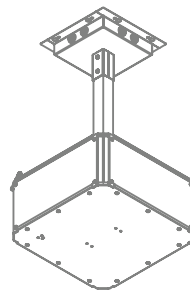

Lighting-Power-Control

PRIMO Q 30E 180 M ST

RDF.TM.PQ.3ESTM800W

Suspended Multiple Sided Internally Illuminated
Metal Hanging 30m Exit Sign

Metal ceiling bracket accessory
also available in 2 heights.

PARAMETERS

Warranty	3 years battery 2 years
IP	IP20
IK	IK05
Version	standard (key switch test)
Power supply	210 to 250 V AC
Temperature range	+5 to 40 °C
Material	metal and PC
Colour	white, RAL9003
Duration time	3 hours
Operating mode	M (maintained)
Active power	3.01 W
Insulation class	1
Luminance	>150 cd/m ²
Viewing distance	30m
Battery	3.2V 1.5Ah LiFePO ₄ /C

PRIMO Q	A	B	Cmax	D	E	F	G	H**
30	399	217	5000	388	320	277	356	275
40	499	267	5000	488	420	377	456	325

FEATURES

- Suitable for low and high ceilings (adjustable suspension cable up to 5m length)
- 30m viewing distance (40m also available)
- Also available in Auto-test, DATA2 addressable, DALI and central battery variants
- All PRIMO products available in white, black, polished chrome and satin chrome
- Metal ceiling mounting bracket (no cables version) available: code RDF.TM.Q30.CBracketXX
- State arrow directions for each side when ordering (blank sides white or black)