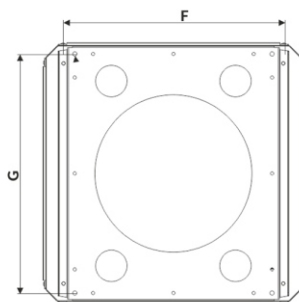

Lighting-Power-Control

PRIMO Q 30E 180 M ST

RDF.TM.PQ.3ESTM800W

Suspended Multiple Sided Internally Illuminated
Metal Hanging 30m Exit Sign

Metal ceiling bracket accessory
also available in 2 heights.

PARAMETERS

PRIMO Q	A	B	Cmax	D	E	F	G	H**
30	399	217	5000	388	320	277	356	275
40	499	267	5000	488	420	377	456	325

FEATURES

- Suitable for low and high ceilings (adjustable suspension cable up to 5m length)
- 30m viewing distance (40m also available)
- Also available in Auto-test, DATA2 addressable, DALI and central battery variants
- All PRIMO products available in white, black, polished chrome and satin chrome
- Metal ceiling mounting bracket (no cables version) available: code RDF.TM.Q30.CBracketXX
- State arrow directions for each side when ordering (blank sides white or black)