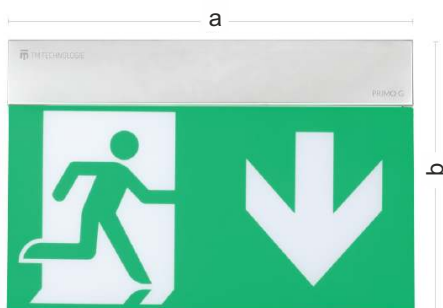

Lighting-Power-Control

PRIMO G 30 and 40

Multiple Size Metal Ceiling / Wall Mount Exit Sign

39

		a (mm)	b (mm)
PRIMO G	30	301	216
PRIMO G	40	401	269

PARAMETERS

Standards	EN 60598-1, EN 60598-2-22, EN 61347-1, EN 61347-2-7, EN 61347-2-13, EN 55015, EN 61000-3-2, EN 62031, EN-62471, EN 1838
Warranty	5 years battery 3 years
IP	IP20
IK	IK05
Version	Standard or Auto-test
Power supply	210 to 250 V AC 50 to 60 Hz
Temperature range	+10 to 35 °C
Material	Metal
Colour	polished steel, satin steel or black
Duration time	3h
Operating mode	M (maintained / non-maintained)
Active power	4.9 W to 6.3 W
Insulation class	1
Luminance	>200 cd/m ²
Viewing Distance	30 or 40 m versions
Battery	Long Life; LiFePO ₄ /C