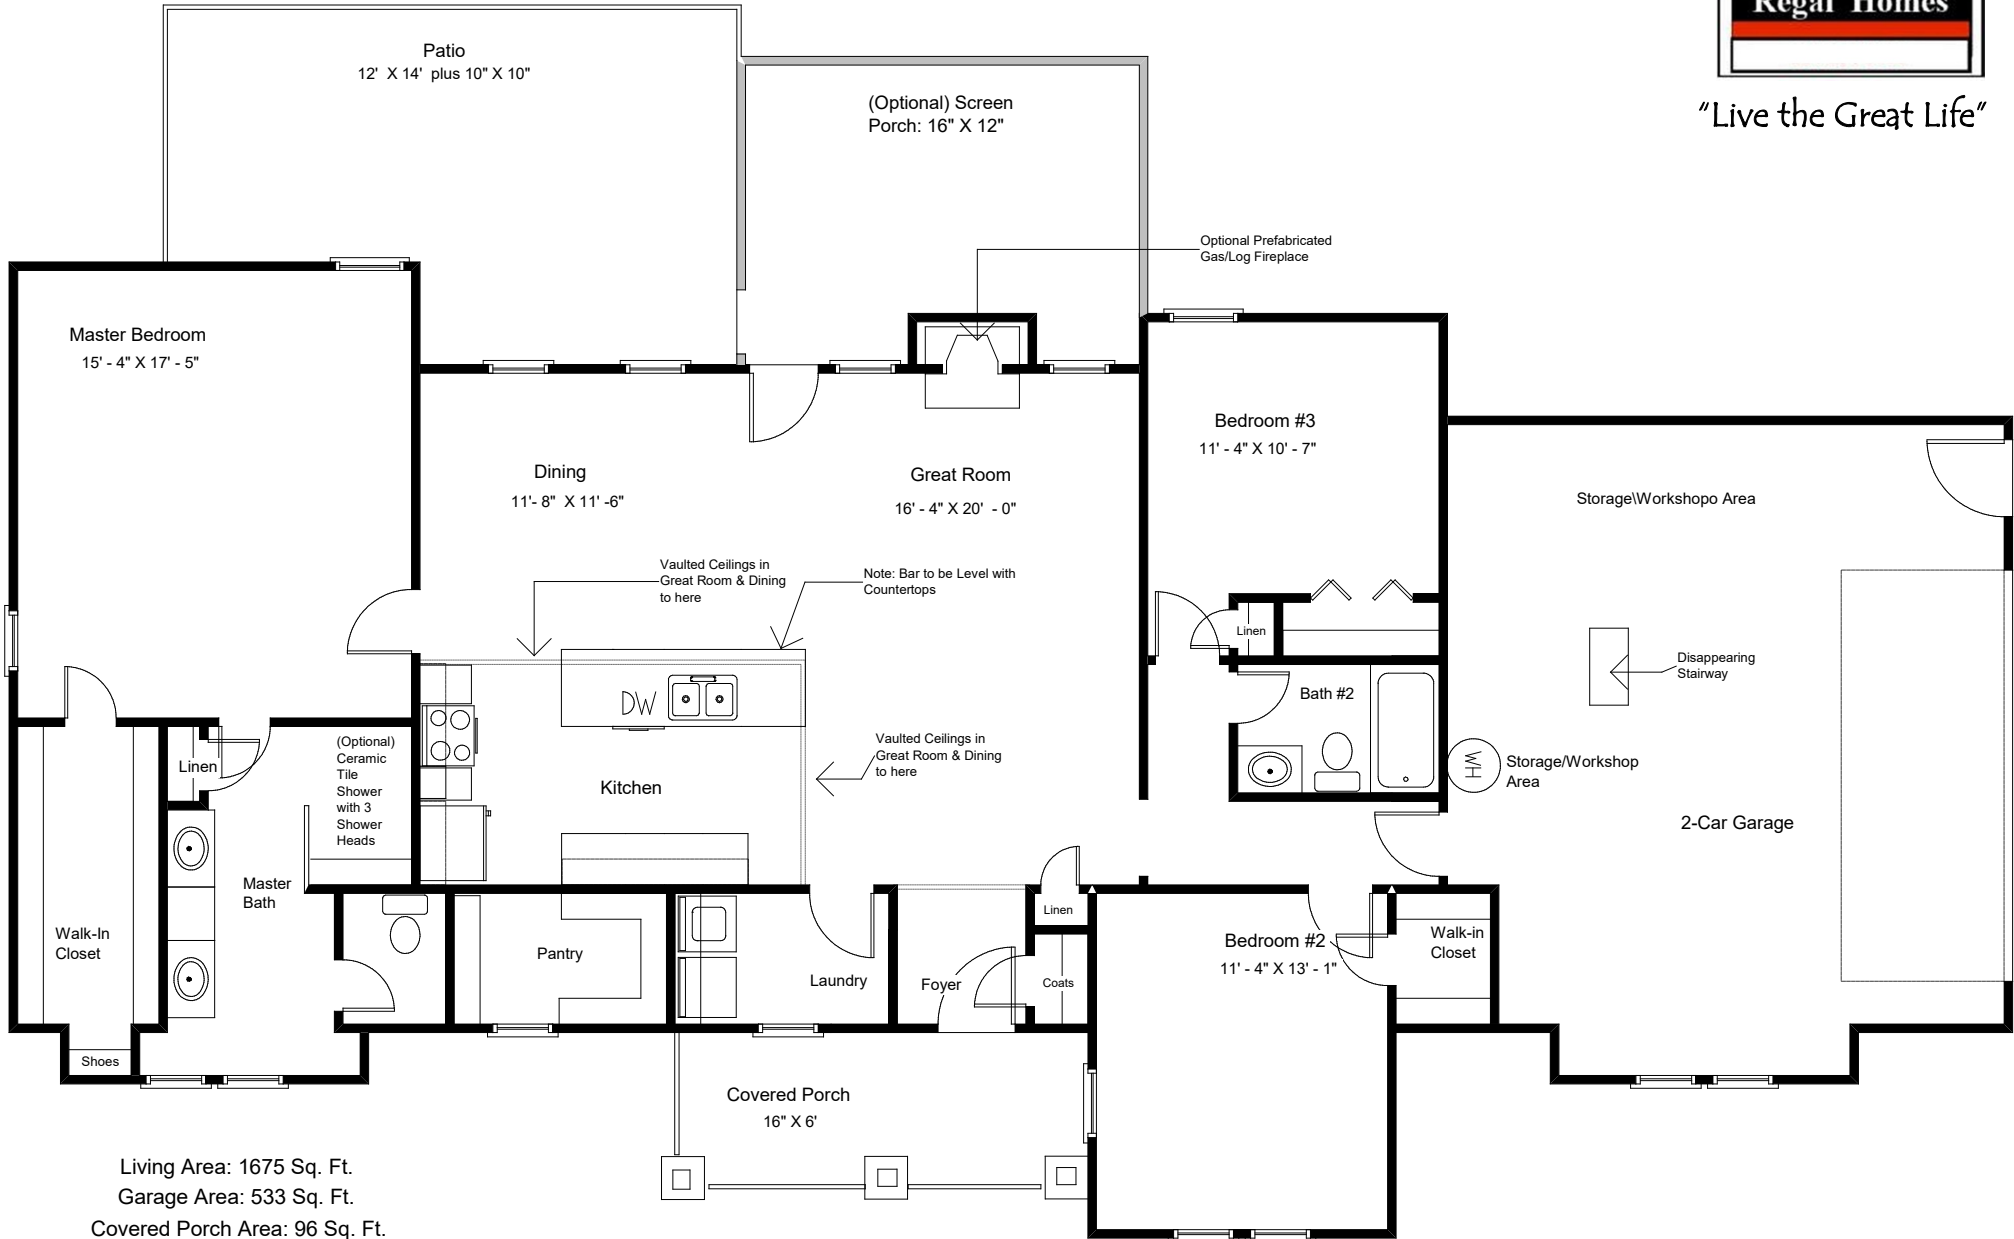

Apple-Farm P-XIV with Side Double Garage

Street Side Elevation

Craftowne Collection

"Distinctive Craftsman Designs"

"Live the Great Life"

"Live the Great Life"

Living Area: 1675 Sq. Ft.
 Garage Area: 533 Sq. Ft.
 Covered Porch Area: 96 Sq. Ft.
 Screen Porch Area: 192 Sq. Ft.
 Total Area Under Roof: 2496 Sq. Ft.

The Apple Farm-P XIV with Screen Porch & Side Double Garage