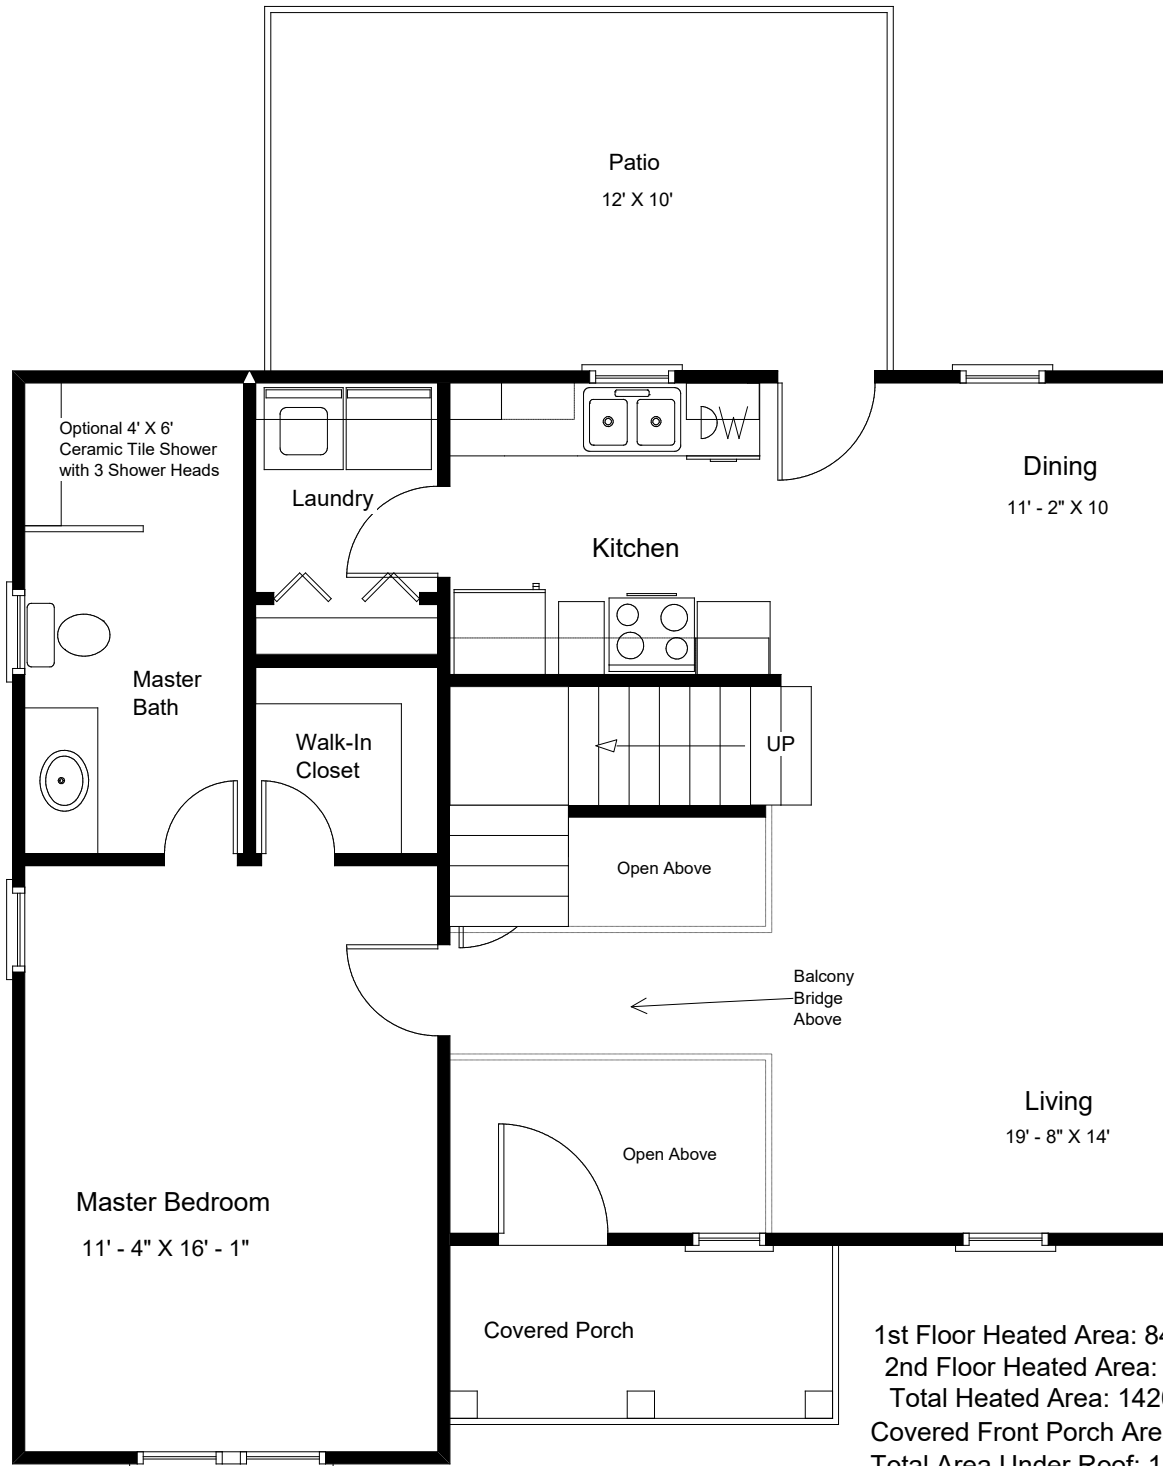

The Carlton Cottage Elevation A

Craftowne Homes

"Distinctive Craftsman Style Homes"

"Live the Great Life"

The Carlton Cottage Elevation B

Craftowne Homes

"Distinctive Craftsman Style Homes"

"Live the Great Life"

"Live the Great Life"

Craftowne Collection
"Distinctive Craftsman Designs"

1st Floor Heated Area: 840Sq. Ft.
2nd Floor Heated Area: 580 Sq. Ft.
Total Heated Area: 1420 Sq. Ft.
Covered Front Porch Area: 53 Sq. Ft.
Total Area Under Roof: 1473 Sq. Ft.

The Carlton Cottage V

Craftowne Collection
"Distinctive Craftsman Designs"

"Live the

The Carlton Cottage V
2nd Floor: 580 Sq. Ft.