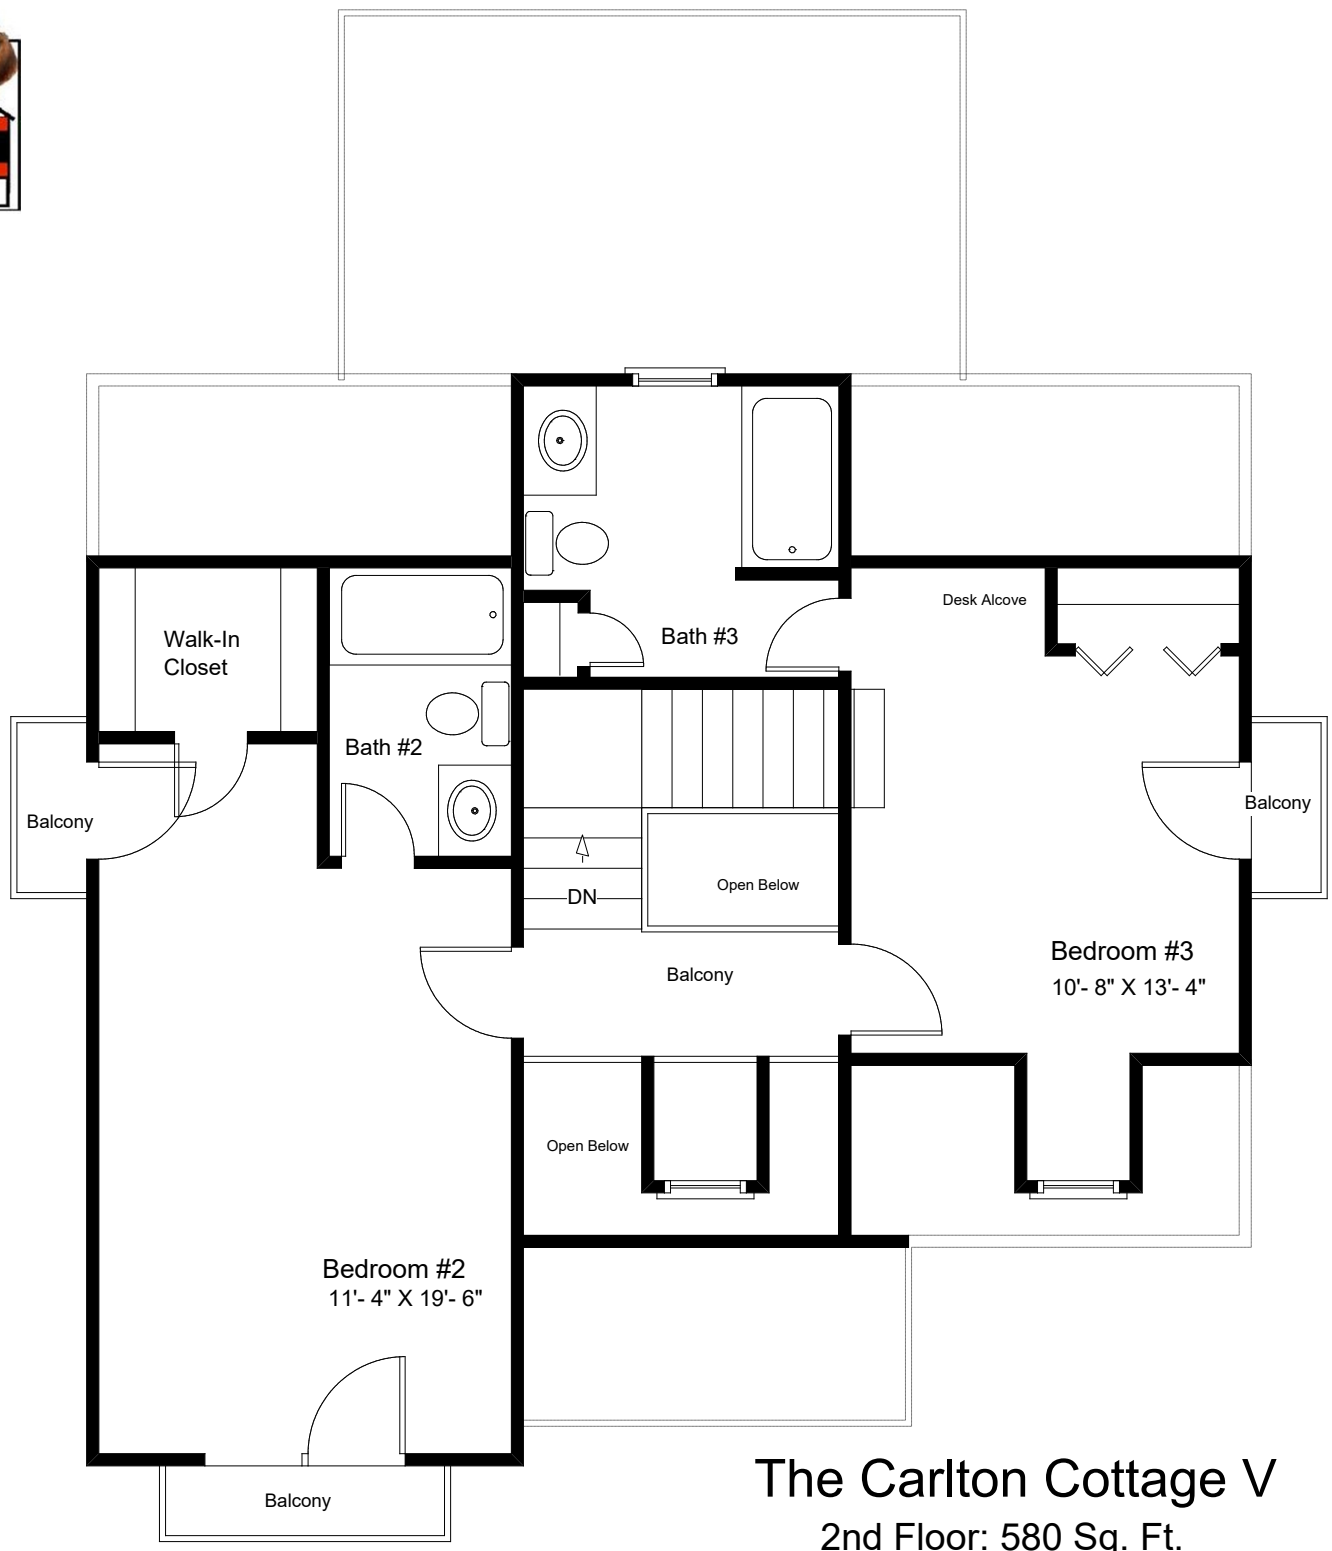

The Carlton Cottage Elevation A

Craftowne Homes

"Distinctive Craftsman Style Homes"

"Live the Great Life"

The Carlton Cottage Elevation B

Craftowne Homes

"Distinctive Craftsman Style Homes"

"Live the Great Life"

"Live the Great Life"

Craftowne Collection
"Distinctive Craftsman Designs"

1st Floor Heated Area: 840Sq. Ft.
2nd Floor Heated Area: 580 Sq. Ft.
Total Heated Area: 1420 Sq. Ft.
Covered Front Porch Area: 53 Sq. Ft.
Total Area Under Roof: 1473 Sq. Ft.

The Carlton Cottage V

Craftowne Collection
"Distinctive Craftsman Designs"

"Live the

The Carlton Cottage V
2nd Floor: 580 Sq. Ft.