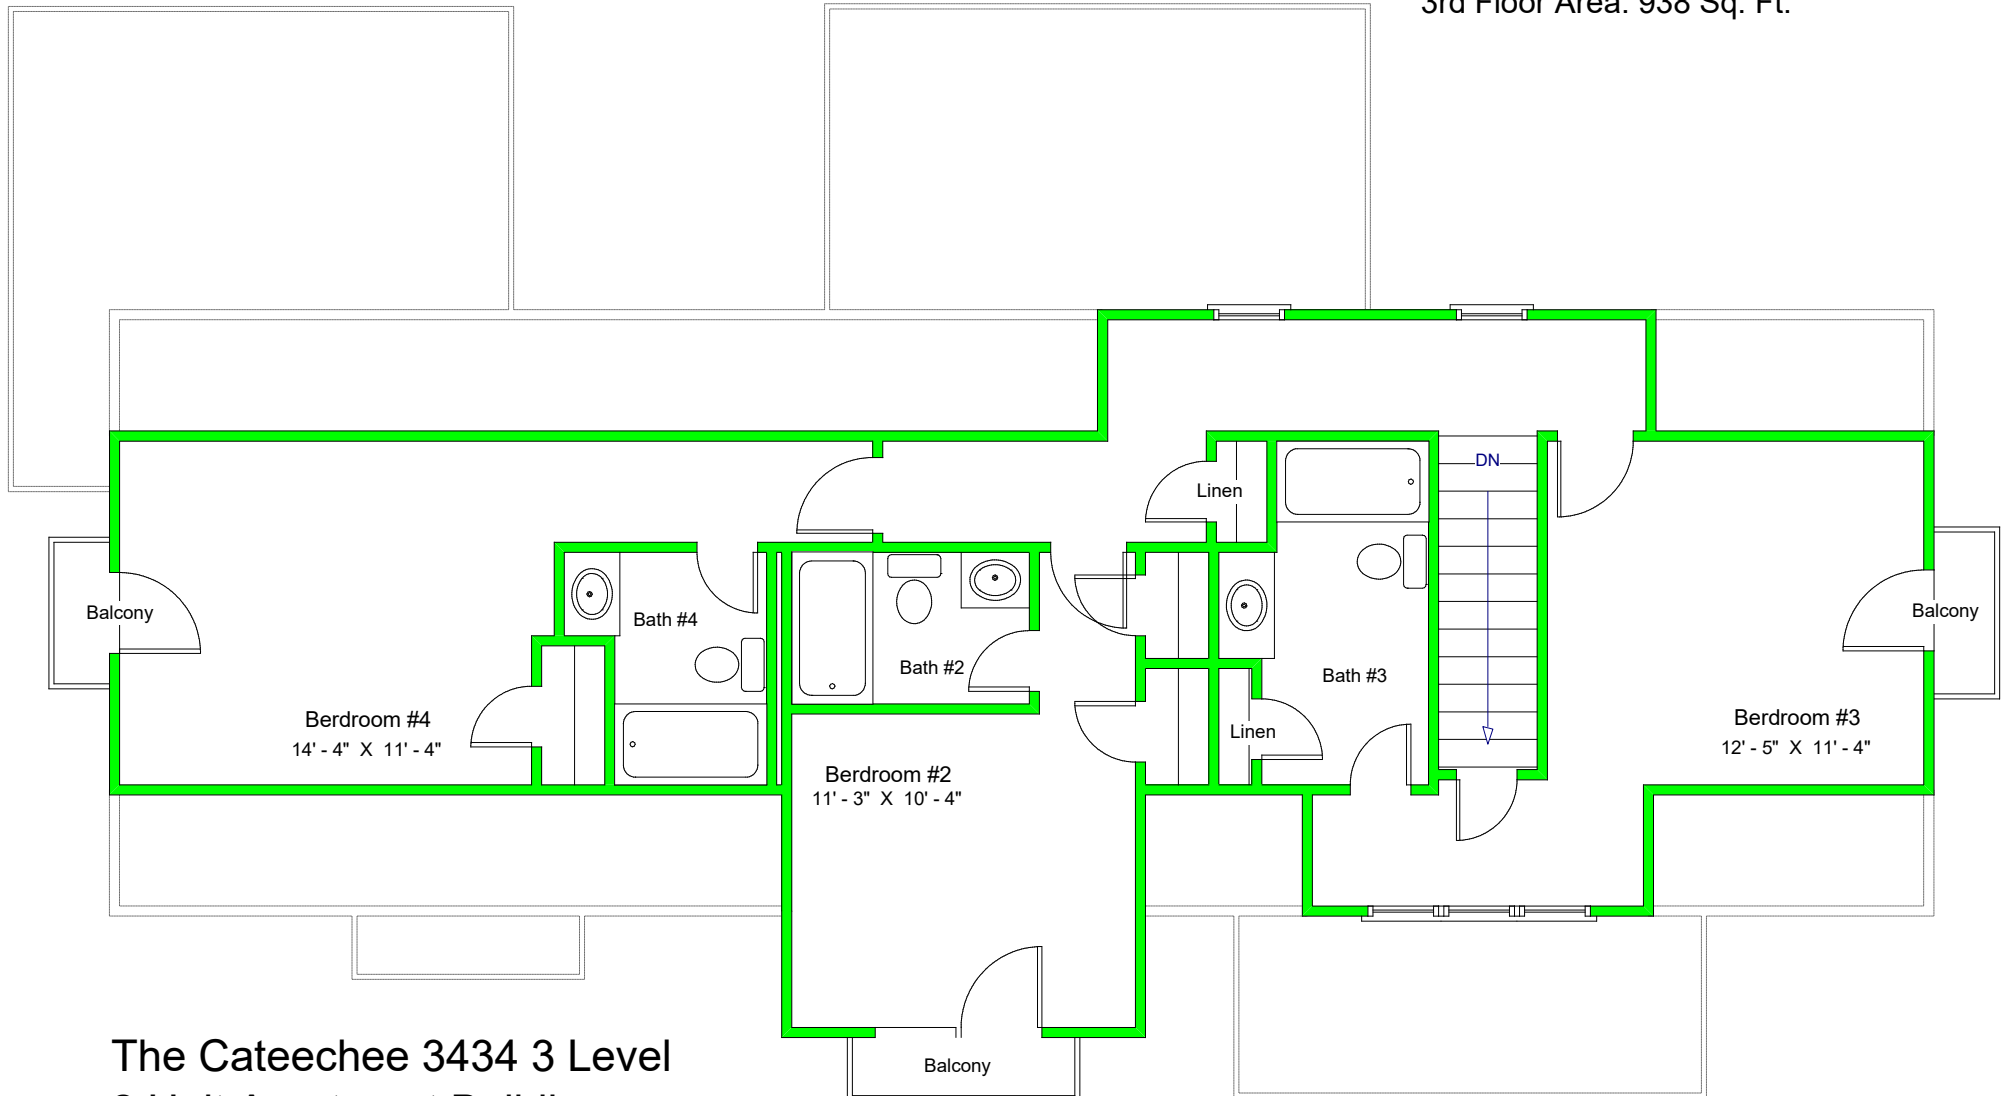

The Catechee 3434 3 Level 2 Unit Apartment Building with Mixed Use Beauty Shop

Craftowne Homes

"Distinctive Craftsman Style Homes"

"Live the Great Life"

"Live The Great Life"

1st Floor Beauty Shop Heated Area: 1248 Sq. Ft.
 2nd Floor 1 Bedroom Apt. Area: 440 Sq. Ft.
 2nd & 3rd Floor 4 Bedroom Apt. Area: 1746 Sq. Ft.
 Total Heated Area: 3434 Sq. Ft.
 Covered Porches 186 Sq. Ft.
 Storage 60 Sq. Ft.
 Total Under Roof: 3680 Sq. Ft.

The Catechee 3434 3 Level
 2 Unit Apartment Building
 with Mixed Use Beauty Shop

"Live The Great Life"

2nd & 3rd Floor 4 Bedroom Apartment

2nd Floor Area: 808 Sq. Ft.

3rd Floor Area: 938 Sq. Ft.

Total Area of 2nd & 3rd Floor Apartment: 1746 Sq. Ft.

2nd Floor 1 Bedroom Apt: 440 Sq. Ft.

2nd Floor Heated Area.: 1248 Sq. Ft.

The Catechee 3434 3 Level 2
Unit Apartment Building with
Mixed Use Beauty Shop

"Live The Great Life"

3rd Floor of 1746 4 Bedroom Apartment
3rd Floor Area: 938 Sq. Ft.