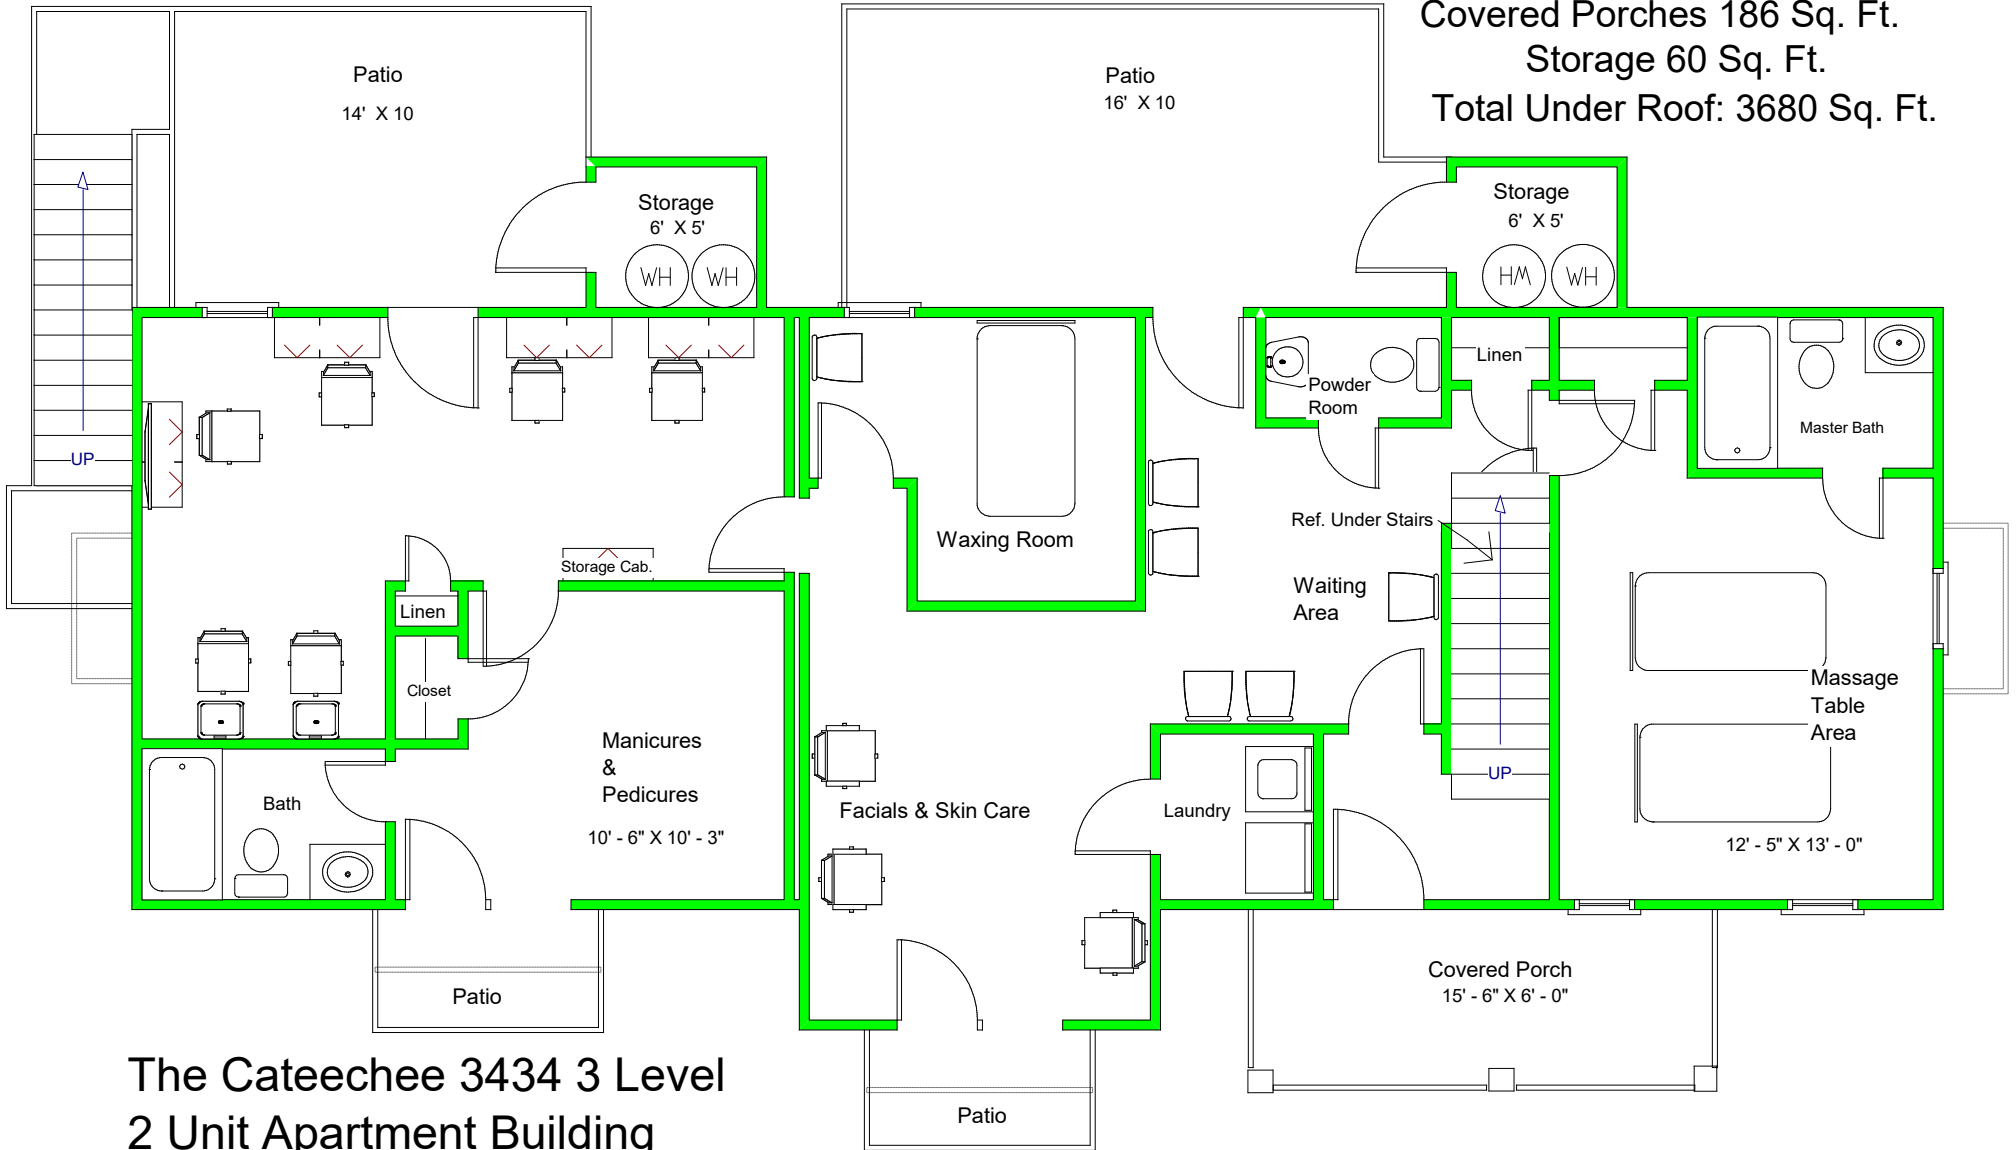

The Catechee 3434 3 Level 2 Unit Apartment Building with Mixed Use Beauty Shop

Craftowne Homes

"Distinctive Craftsman Style Homes"

"Live the Great Life"

"Live The Great Life"

1st Floor Beauty Shop Heated Area: 1248 Sq. Ft.
 2nd Floor 1 Bedroom Apt. Area: 440 Sq. Ft.
 2nd & 3rd Floor 4 Bedroom Apt. Area: 1746 Sq. Ft.
 Total Heated Area: 3434 Sq. Ft.
 Covered Porches 186 Sq. Ft.
 Storage 60 Sq. Ft.
 Total Under Roof: 3680 Sq. Ft.

The Catechee 3434 3 Level
 2 Unit Apartment Building
 with Mixed Use Beauty Shop

"Live The Great Life"

2nd & 3rd Floor 4 Bedroom Apartment

2nd Floor Area: 808 Sq. Ft.

3rd Floor Area: 938 Sq. Ft.

Total Area of 2nd & 3rd Floor Apartment: 1746 Sq. Ft.

2nd Floor 1 Bedroom Apt: 440 Sq. Ft.

2nd Floor Heated Area.: 1248 Sq. Ft.

The Catechee 3434 3 Level 2
Unit Apartment Building with
Mixed Use Beauty Shop

"Live The Great Life"

3rd Floor of 1746 4 Bedroom Apartment
3rd Floor Area: 938 Sq. Ft.

The Catechee 3434 3 Level
2 Unit Apartment Building
with Mixed Use Beauty Shop