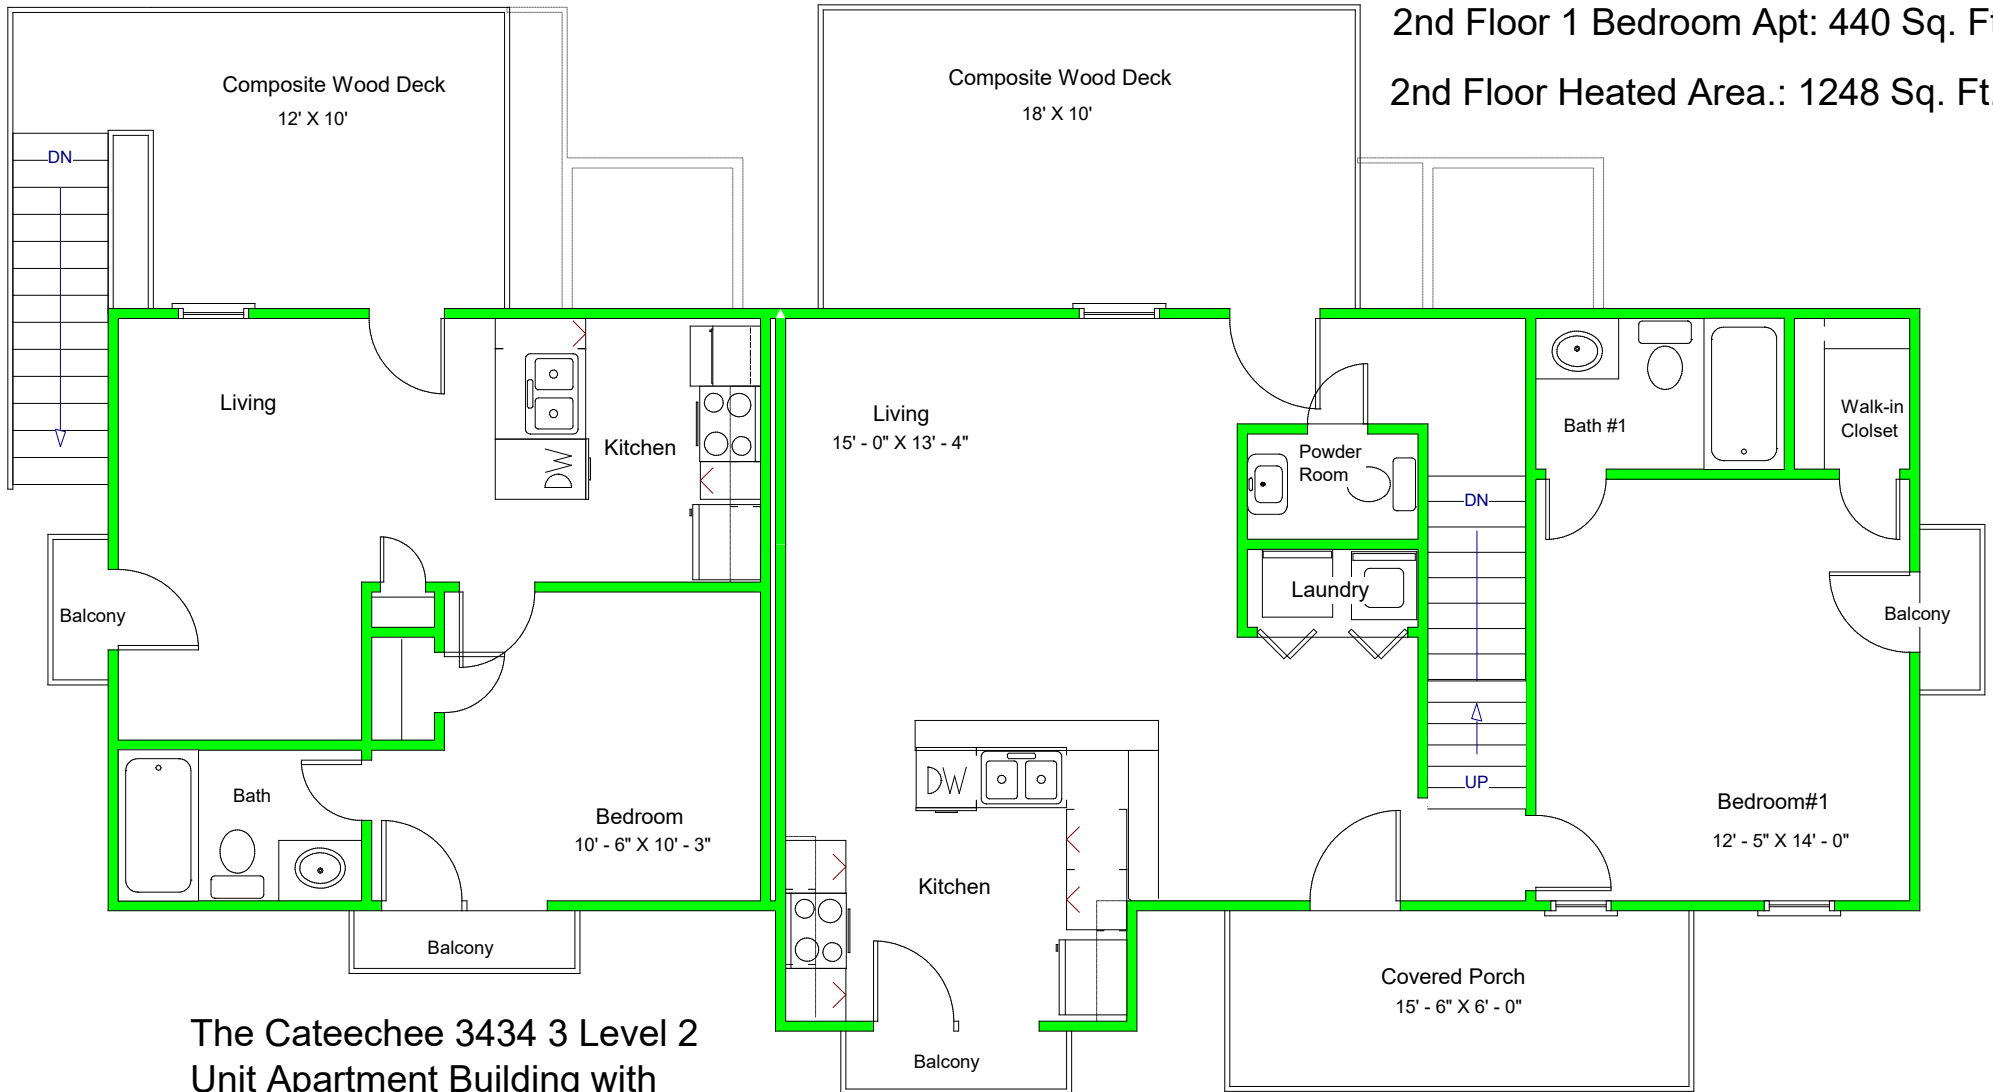

The Catechee 3434 3 Level 2 Unit Apartment Building with Mixed Use Beauty Shop

Craftowne Homes

"Distinctive Craftsman Style Homes"

"Live the Great Life"

"Live The Great Life"

1st Floor Beauty Shop Heated Area: 1248 Sq. Ft.
 2nd Floor 1 Bedroom Apt. Area: 440 Sq. Ft.
 2nd & 3rd Floor 4 Bedroom Apt. Area: 1746 Sq. Ft.
 Total Heated Area: 3434 Sq. Ft.
 Covered Porches 186 Sq. Ft.
 Storage 60 Sq. Ft.
 Total Under Roof: 3680 Sq. Ft.

The Catechee 3434 3 Level
 2 Unit Apartment Building
 with Mixed Use Beauty Shop

"Live The Great Life"

2nd & 3rd Floor 4 Bedroom Apartment

2nd Floor Area: 808 Sq. Ft.

3rd Floor Area: 938 Sq. Ft.

Total Area of 2nd & 3rd Floor Apartment: 1746 Sq. Ft.

2nd Floor 1 Bedroom Apt: 440 Sq. Ft.

2nd Floor Heated Area.: 1248 Sq. Ft.

The Catechee 3434 3 Level 2
Unit Apartment Building with
Mixed Use Beauty Shop

"Live The Great Life"

3rd Floor of 1746 4 Bedroom Apartment
3rd Floor Area: 938 Sq. Ft.

The Catechee 3434 3 Level
2 Unit Apartment Building
with Mixed Use Beauty Shop