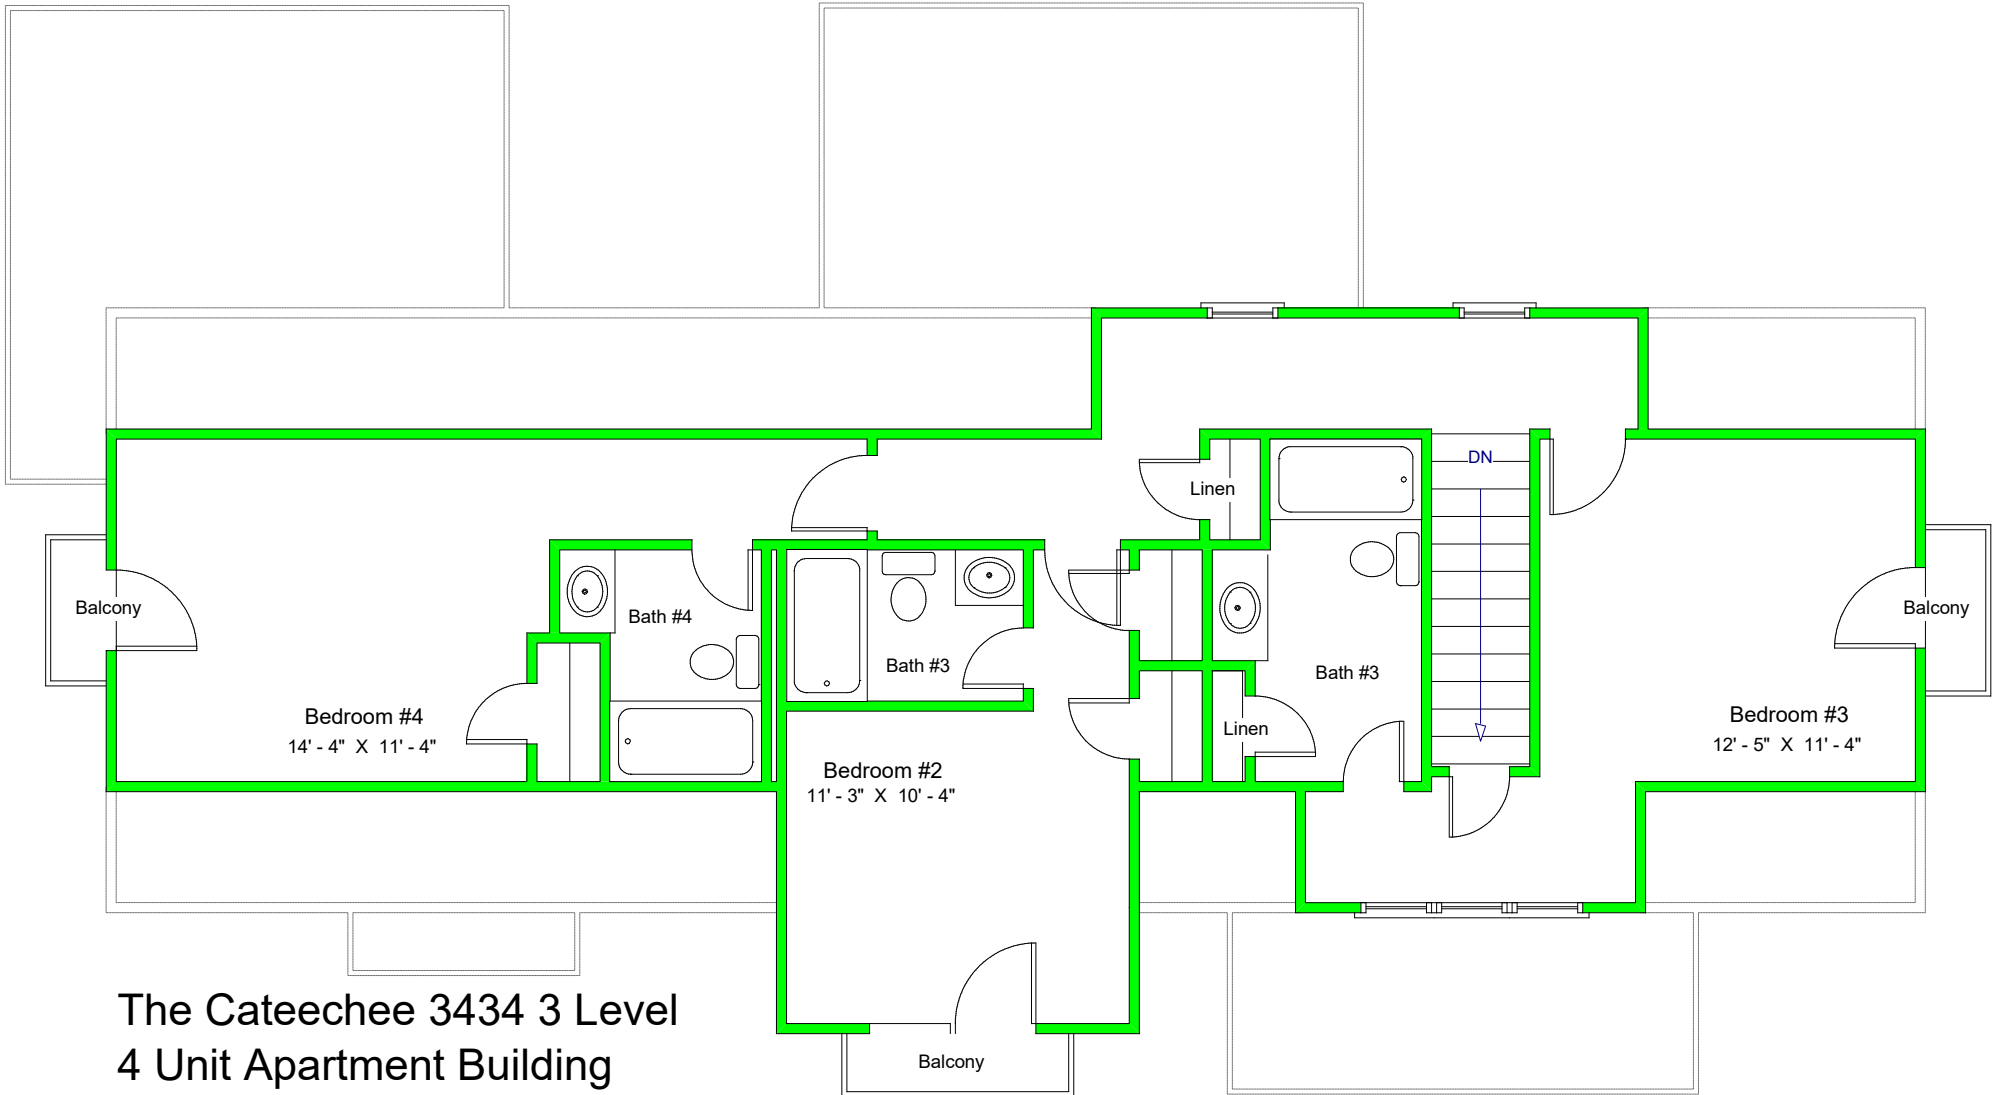

2nd Floor 1 Bedroom Apt. Area: 440 Sq. Ft.
 2nd & 3rd Floor 4 Bedroom Apt. Area: 1746 Sq. Ft.

Total Heated Area: 3434 Sq. Ft.
 Covered Porches 186 Sq. Ft.
 Storage 60 Sq. Ft.
 Total Under Roof: 3680 Sq. Ft.

The Catechee 3434 3 Level
 4 Unit Apartment Building

"Live The Great Life"

2nd & 3rd Floor 4 Bedroom Apartment

2nd Floor Area: 808 Sq. Ft.

3rd Floor Area: 938 Sq. Ft.

Total Area of 2nd & 3rd Floor Apartment: 1746 Sq. Ft.

2nd Floor 1 Bedroom Apt: 440 Sq. Ft.

2nd Floor Heated Area.: 1248 Sq. Ft.

The Catechee 3434 3 Level
4 Unit Apartment Building

"Live The Great Life"

3rd Floor of 1746 4 Bedroom Apartment

3rd Floor Area: 938 Sq. Ft.