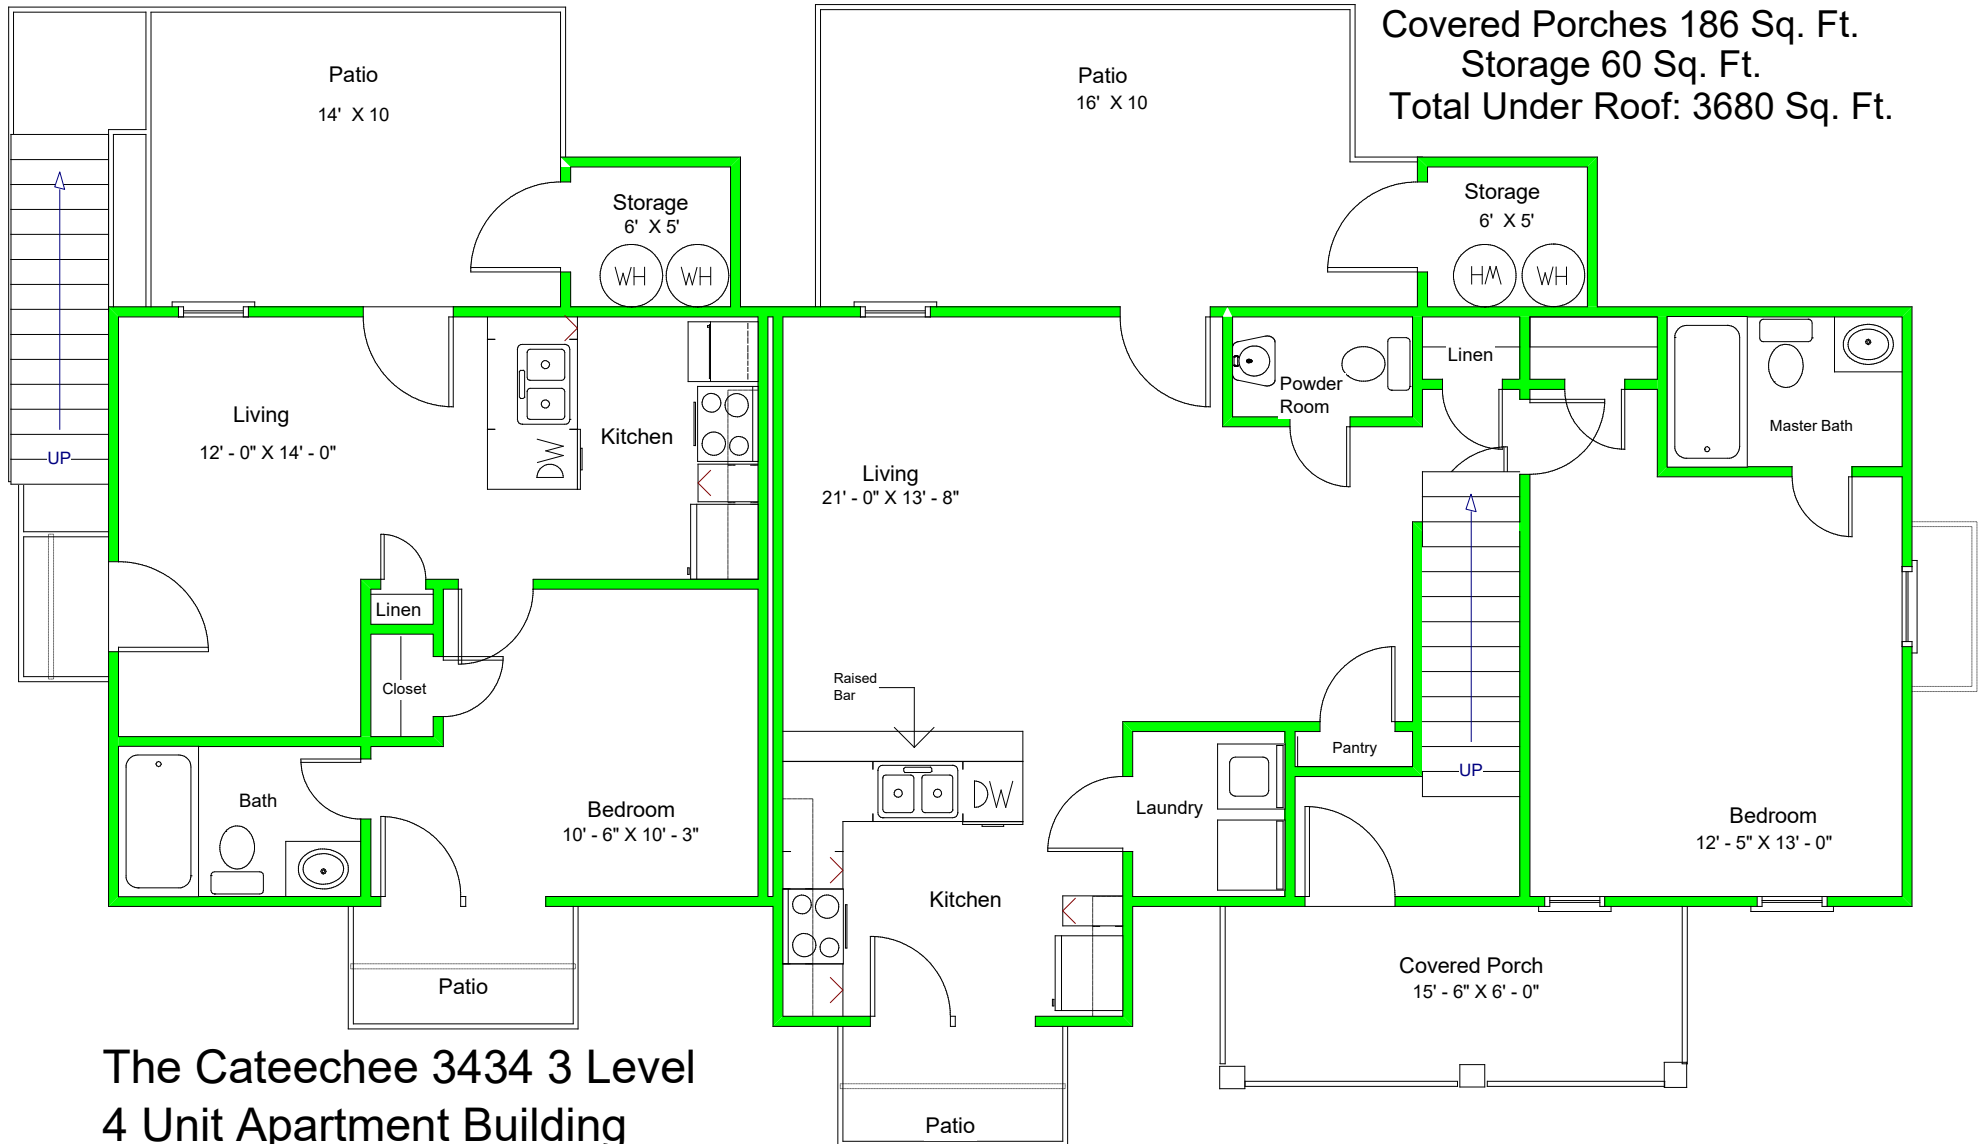

The Catechee 3434 3 Level 4 Unit Apartment Building

Craftowne Homes

"Distinctive Craftsman Style Homes"

"Live the Great Life"

"Live The Great Life"

1st Floor 1 Bedroom Apartment Area: 808 Sq. Ft.
 1st Floor 1 Bedroom Apartment Area: 440 Sq. Ft.
 1st Floor Area: 1248 Sq. Ft.

2nd Floor 1 Bedroom Apt. Area: 440 Sq. Ft.
 2nd & 3rd Floor 4 Bedroom Apt. Area: 1746 Sq. Ft.

Total Heated Area: 3434 Sq. Ft.
 Covered Porches 186 Sq. Ft.
 Storage 60 Sq. Ft.
 Total Under Roof: 3680 Sq. Ft.

The Catechee 3434 3 Level
 4 Unit Apartment Building

"Live The Great Life"

2nd & 3rd Floor 4 Bedroom Apartment

2nd Floor Area: 808 Sq. Ft.

3rd Floor Area: 938 Sq. Ft.

Total Area of 2nd & 3rd Floor Apartment: 1746 Sq. Ft.

2nd Floor 1 Bedroom Apt: 440 Sq. Ft.

2nd Floor Heated Area.: 1248 Sq. Ft.

The Catechee 3434 3 Level
4 Unit Apartment Building

"Live The Great Life"

3rd Floor of 1746 4 Bedroom Apartment

3rd Floor Area: 938 Sq. Ft.