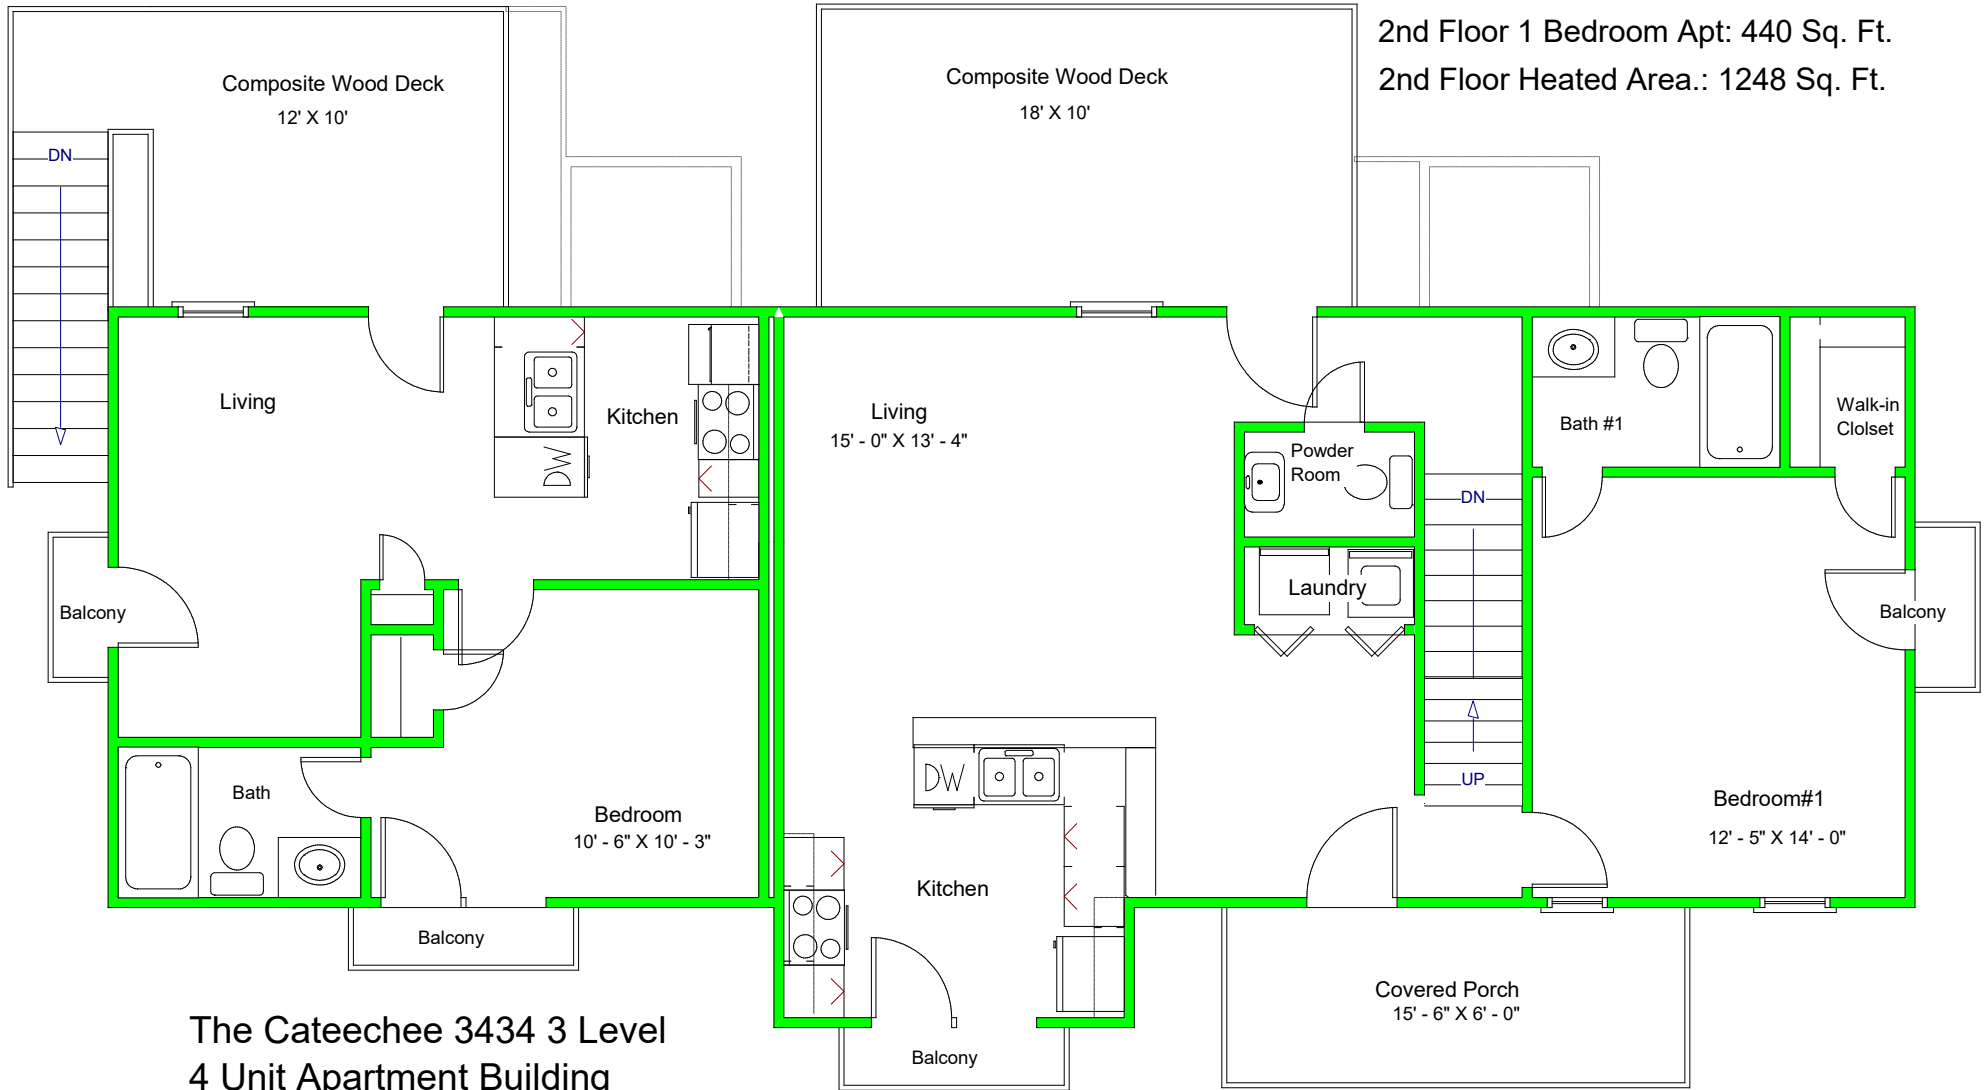

The Catechee 3434 3 Level 4 Unit Apartment Building

Craftowne Homes

"Distinctive Craftsman Style Homes"

"Live the Great Life"

"Live The Great Life"

1st Floor 1 Bedroom Apartment Area: 808 Sq. Ft.
 1st Floor 1 Bedroom Apartment Area: 440 Sq. Ft.
 1st Floor Area: 1248 Sq. Ft.

2nd Floor 1 Bedroom Apt. Area: 440 Sq. Ft.
 2nd & 3rd Floor 4 Bedroom Apt. Area: 1746 Sq. Ft.

Total Heated Area: 3434 Sq. Ft.
 Covered Porches 186 Sq. Ft.
 Storage 60 Sq. Ft.
 Total Under Roof: 3680 Sq. Ft.

The Catechee 3434 3 Level
 4 Unit Apartment Building

"Live The Great Life"

2nd & 3rd Floor 4 Bedroom Apartment

2nd Floor Area: 808 Sq. Ft.

3rd Floor Area: 938 Sq. Ft.

Total Area of 2nd & 3rd Floor Apartment: 1746 Sq. Ft.

2nd Floor 1 Bedroom Apt: 440 Sq. Ft.

2nd Floor Heated Area.: 1248 Sq. Ft.

The Catechee 3434 3 Level
4 Unit Apartment Building

"Live The Great Life"

3rd Floor of 1746 4 Bedroom Apartment

3rd Floor Area: 938 Sq. Ft.