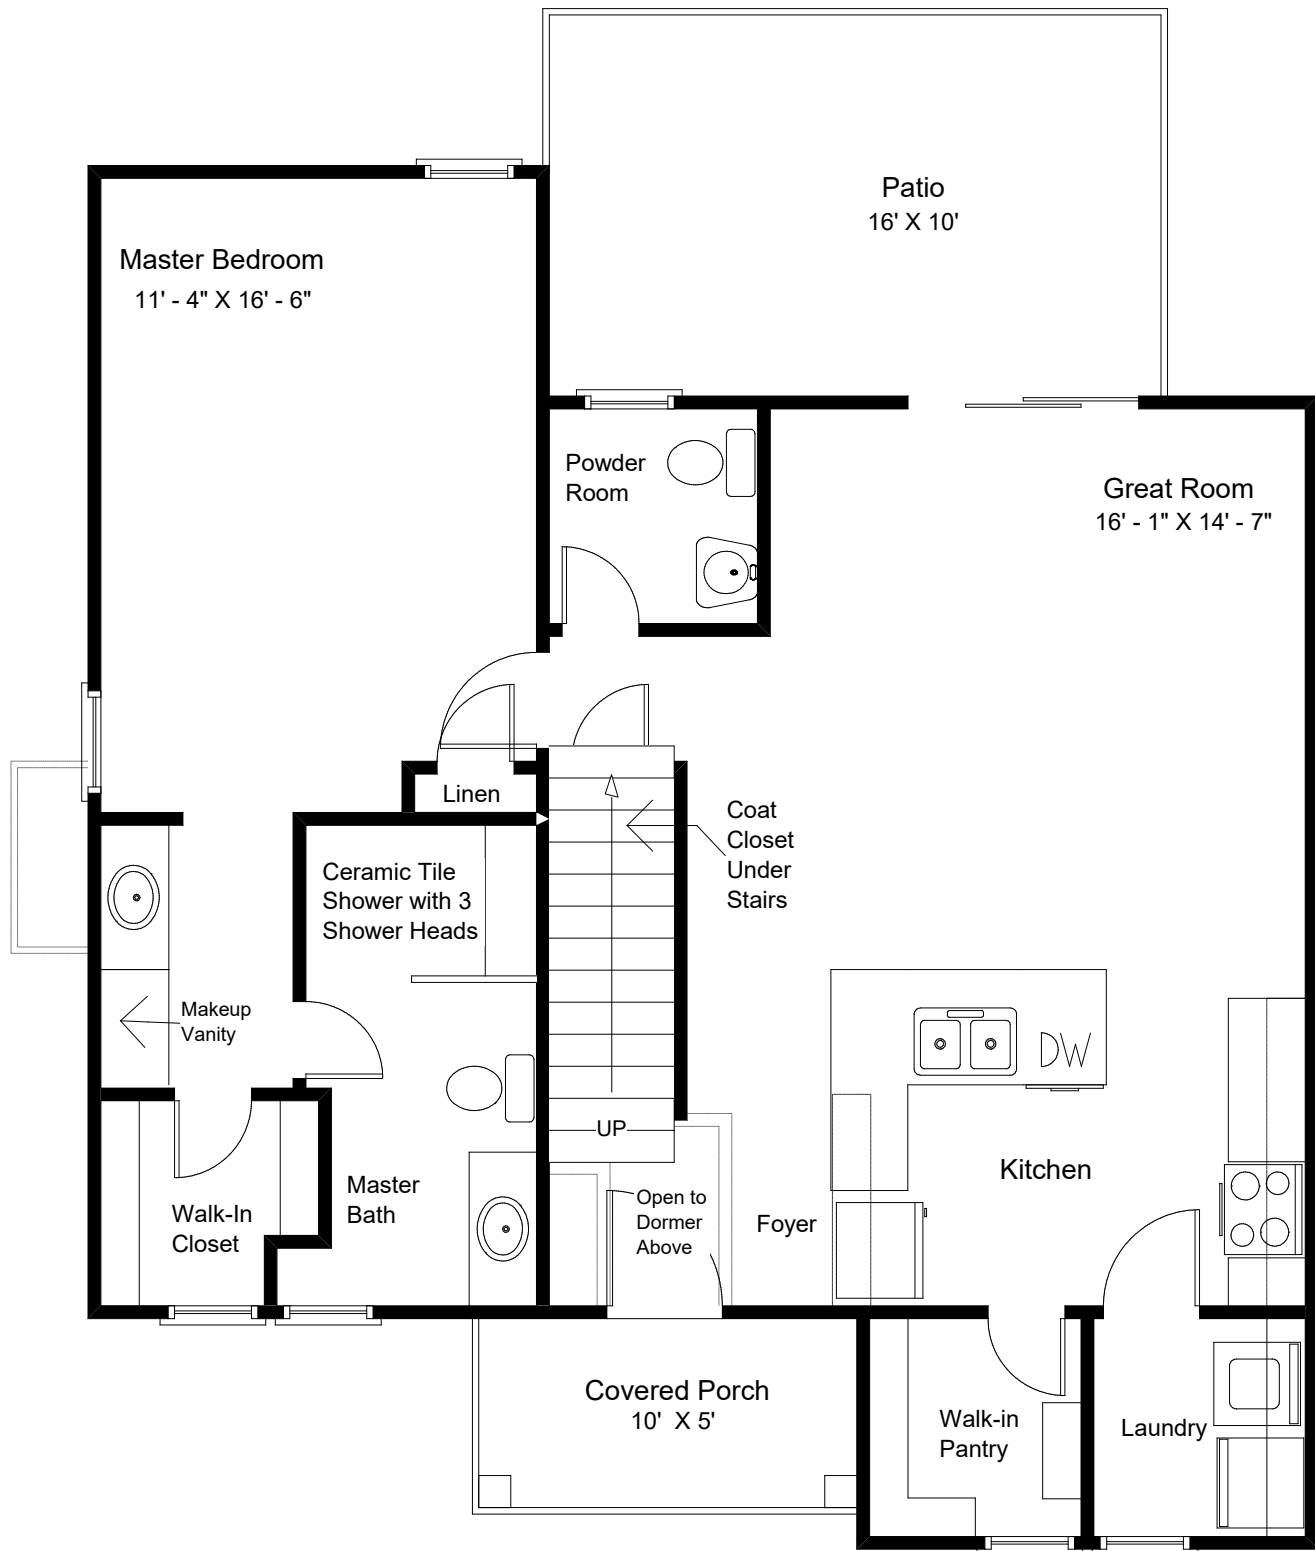

The Georgetowne-Chalet XI  
Elevation C-2-2

"Live the Great Life"

"Live the Great Life"

# The Georgetowne - Chalet XI - HB Elevation C-2-2 with Bath Option C

Heated Area, 1st Floor: 912 Sq. Ft.  
 Heated Area, 2nd Floor: 664 Sq. Ft.  
 Total Heated Area: 1576 Sq. Ft.  
 Covered Porch: 50 Sq. Ft.  
 Total Under Roof: 1626 Sq. Ft.

"Live the Great Life"

The Georgetowne  
Chalet XI - HB  
Elevation C-2-2  
with Bath Option C  
Heated Area, 2nd Floor: 664 Sq. Ft.