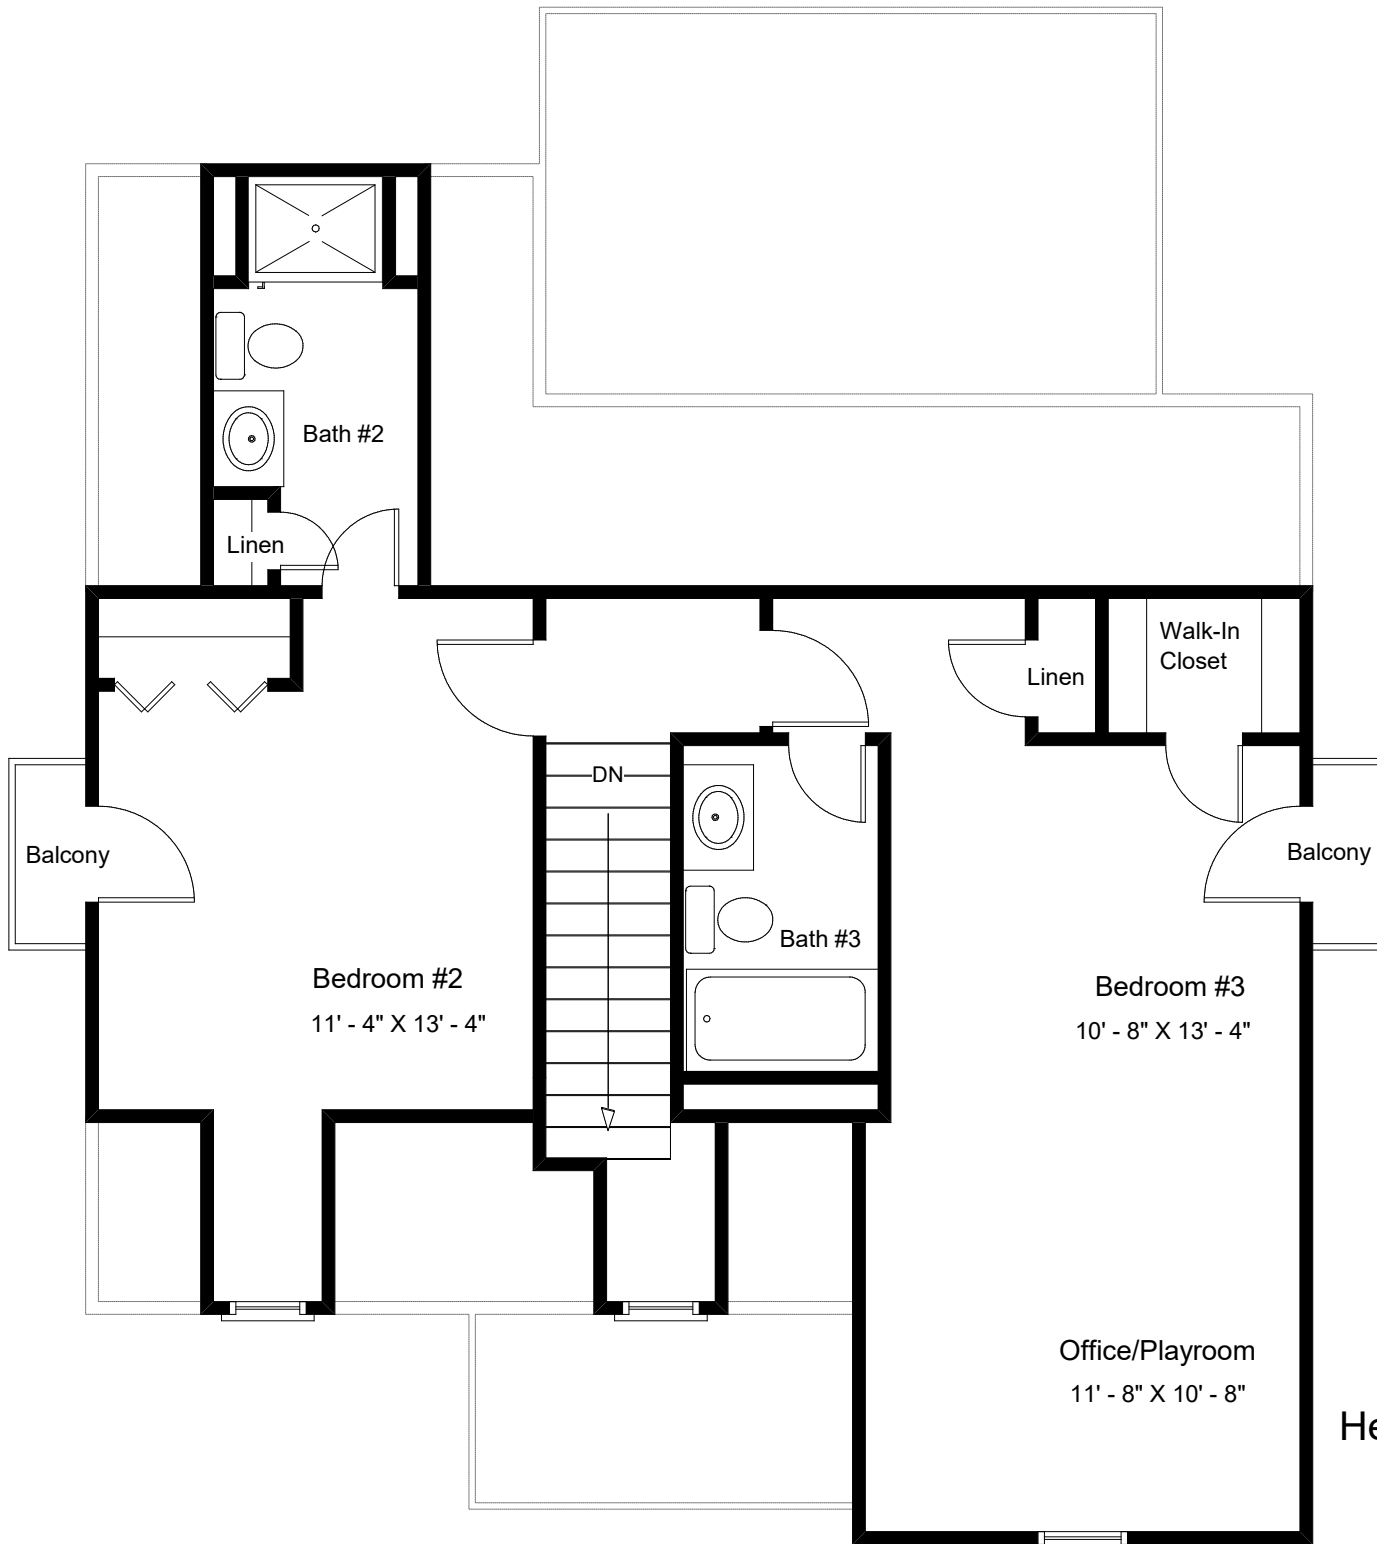

The Georgetowne-Chalet XI  
Elevation C-2-2

"Live the Great Life"

"Live the Great Life"

# The Georgetowne - Chalet XI - HB Elevation C-2-2 with Bath Option C

Heated Area, 1st Floor: 912 Sq. Ft.  
 Heated Area, 2nd Floor: 664 Sq. Ft.  
 Total Heated Area: 1576 Sq. Ft.  
 Covered Porch: 50 Sq. Ft.  
 Total Under Roof: 1626 Sq. Ft.

"Live the Great Life"

The Georgetowne  
Chalet XI - HB  
Elevation C-2-2  
with Bath Option C  
Heated Area, 2nd Floor: 664 Sq. Ft.