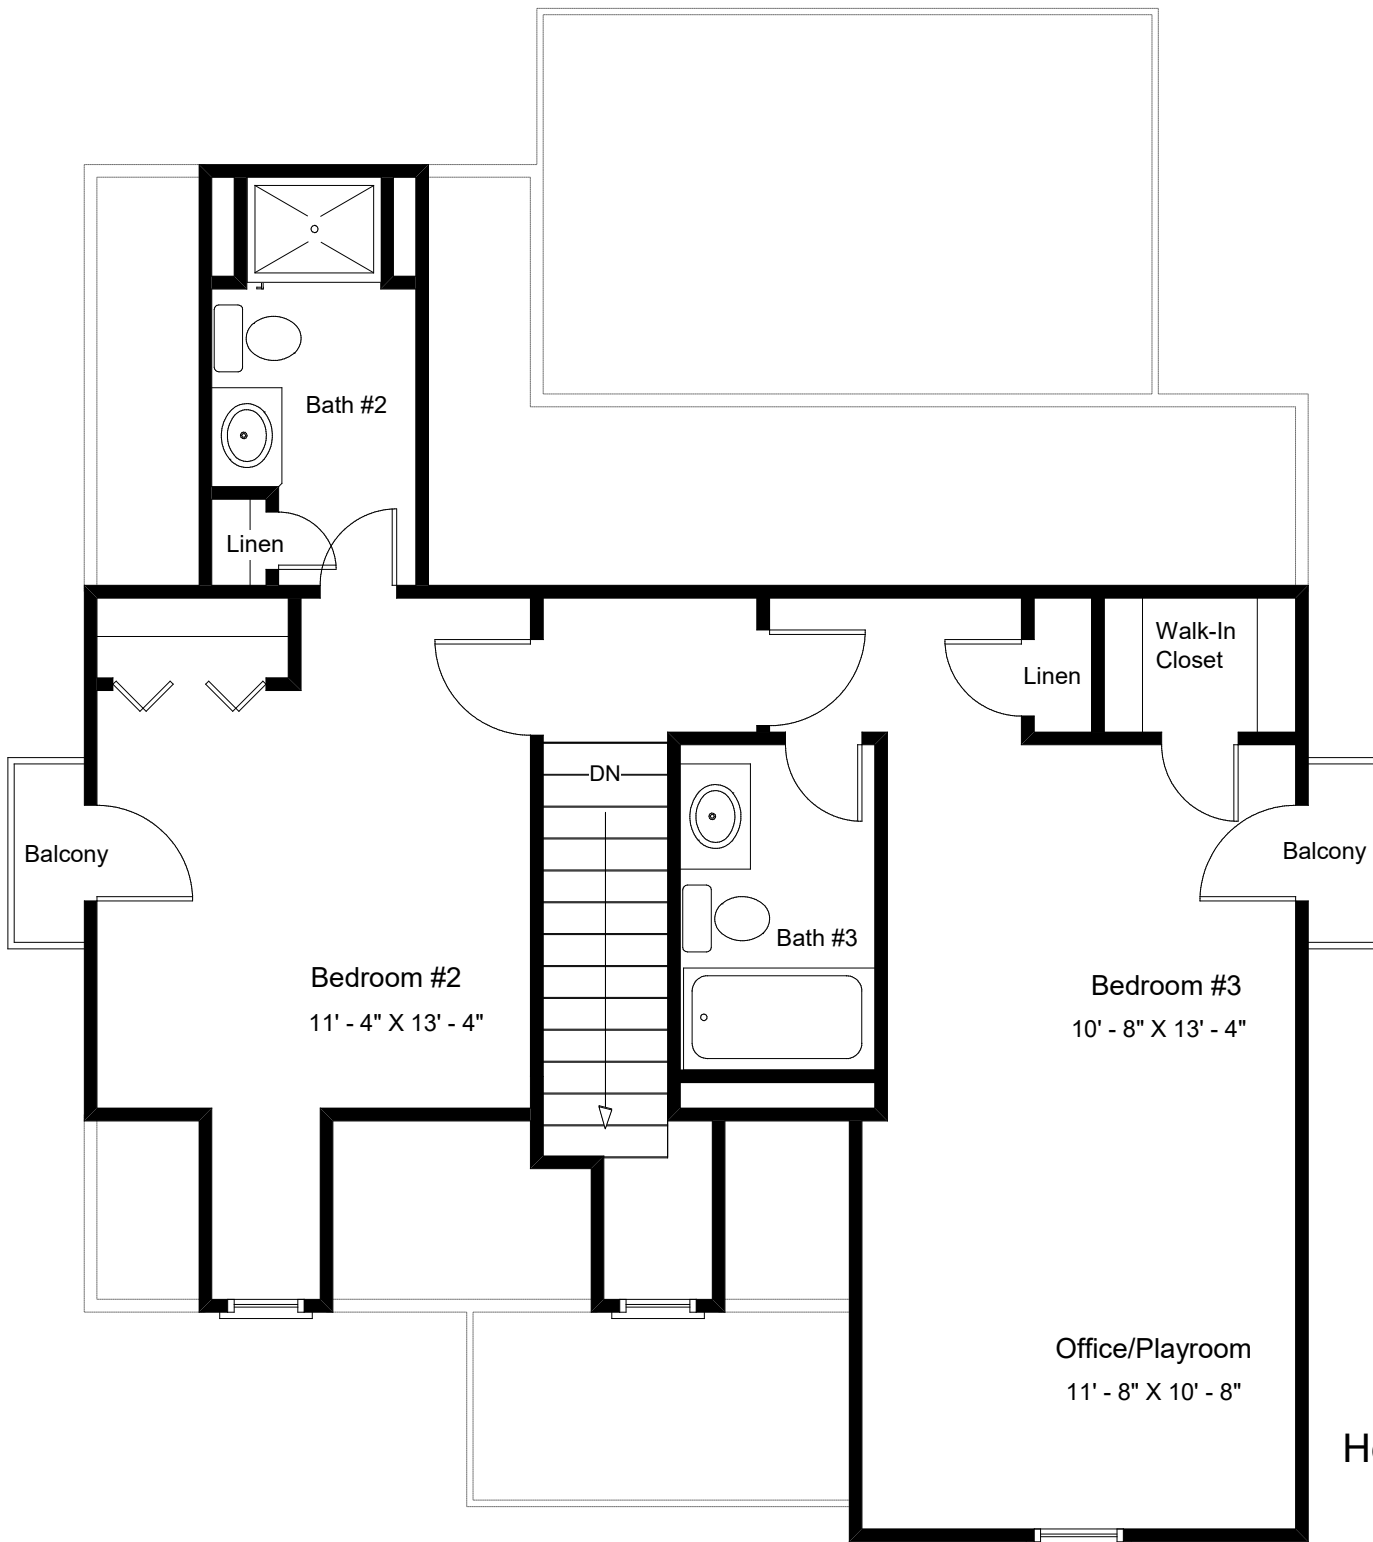

The Georgetowne-Chalet XI
Elevation C-S2-2

"Live the Great Life"

"Live the Great Life"

The Georgetowne - Chalet XI - HB Elevation C-S2-2 with Bath Option C

Heated Area, 1st Floor: 912 Sq. Ft.

Heated Area, 2nd Floor: 664 Sq. Ft.

Total Heated Area: 1576 Sq. Ft.

Covered Porch: 50 Sq. Ft.

Total Under Roof: 1626 Sq. Ft.

"Live the Great Life"

The Georgetowne
Chalet XI - HB
Elevation C-S2-2
with Bath Option C

Heated Area, 2nd Floor: 664 Sq. Ft.