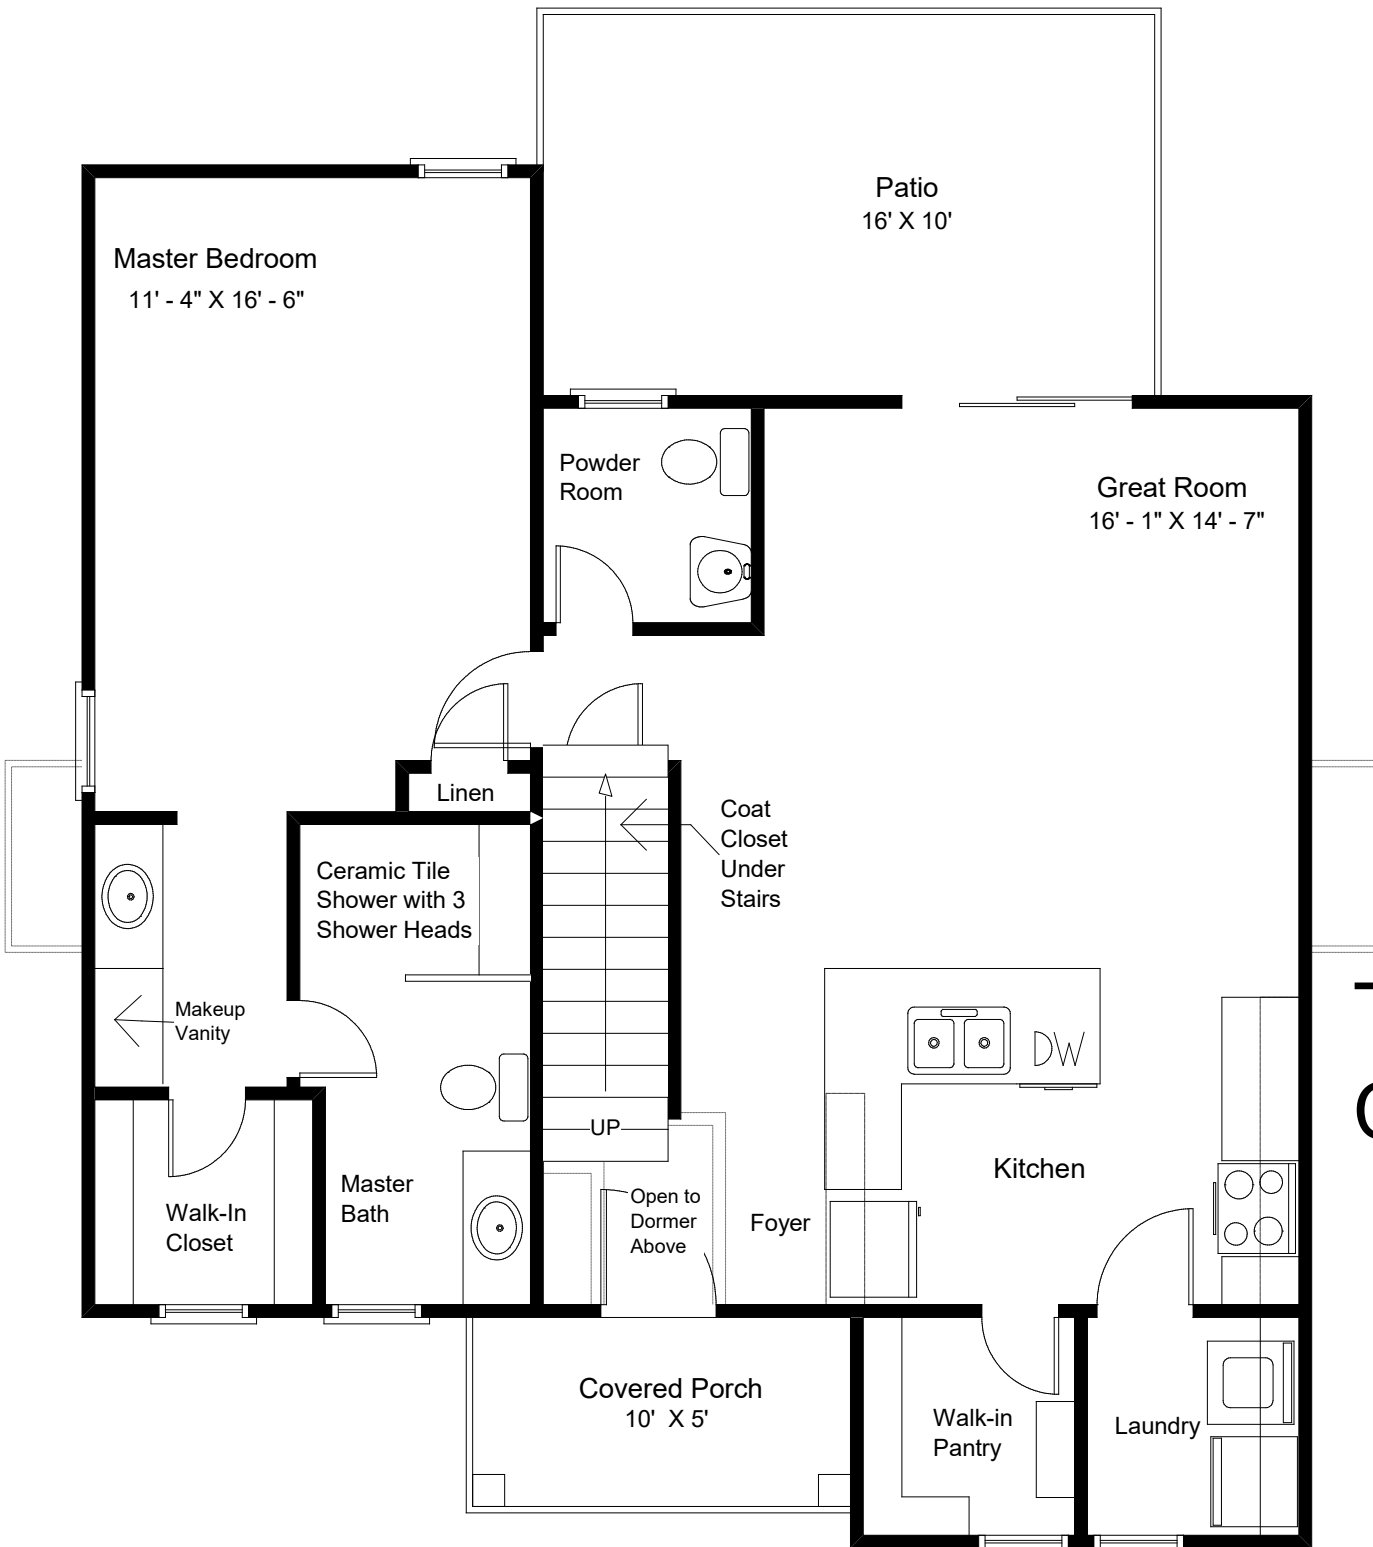

The Georgetowne-Chalet XI
Elevation C-S2-2

"Live the Great Life"

"Live the Great Life"

The Georgetowne - Chalet XI - HB Elevation C-S2-2 with Bath Option C

Heated Area, 1st Floor: 912 Sq. Ft.

Heated Area, 2nd Floor: 664 Sq. Ft.

Total Heated Area: 1576 Sq. Ft.

Covered Porch: 50 Sq. Ft.

Total Under Roof: 1626 Sq. Ft.

"Live the Great Life"

The Georgetowne
Chalet XI - HB
Elevation C-S2-2
with Bath Option C

Heated Area, 2nd Floor: 664 Sq. Ft.