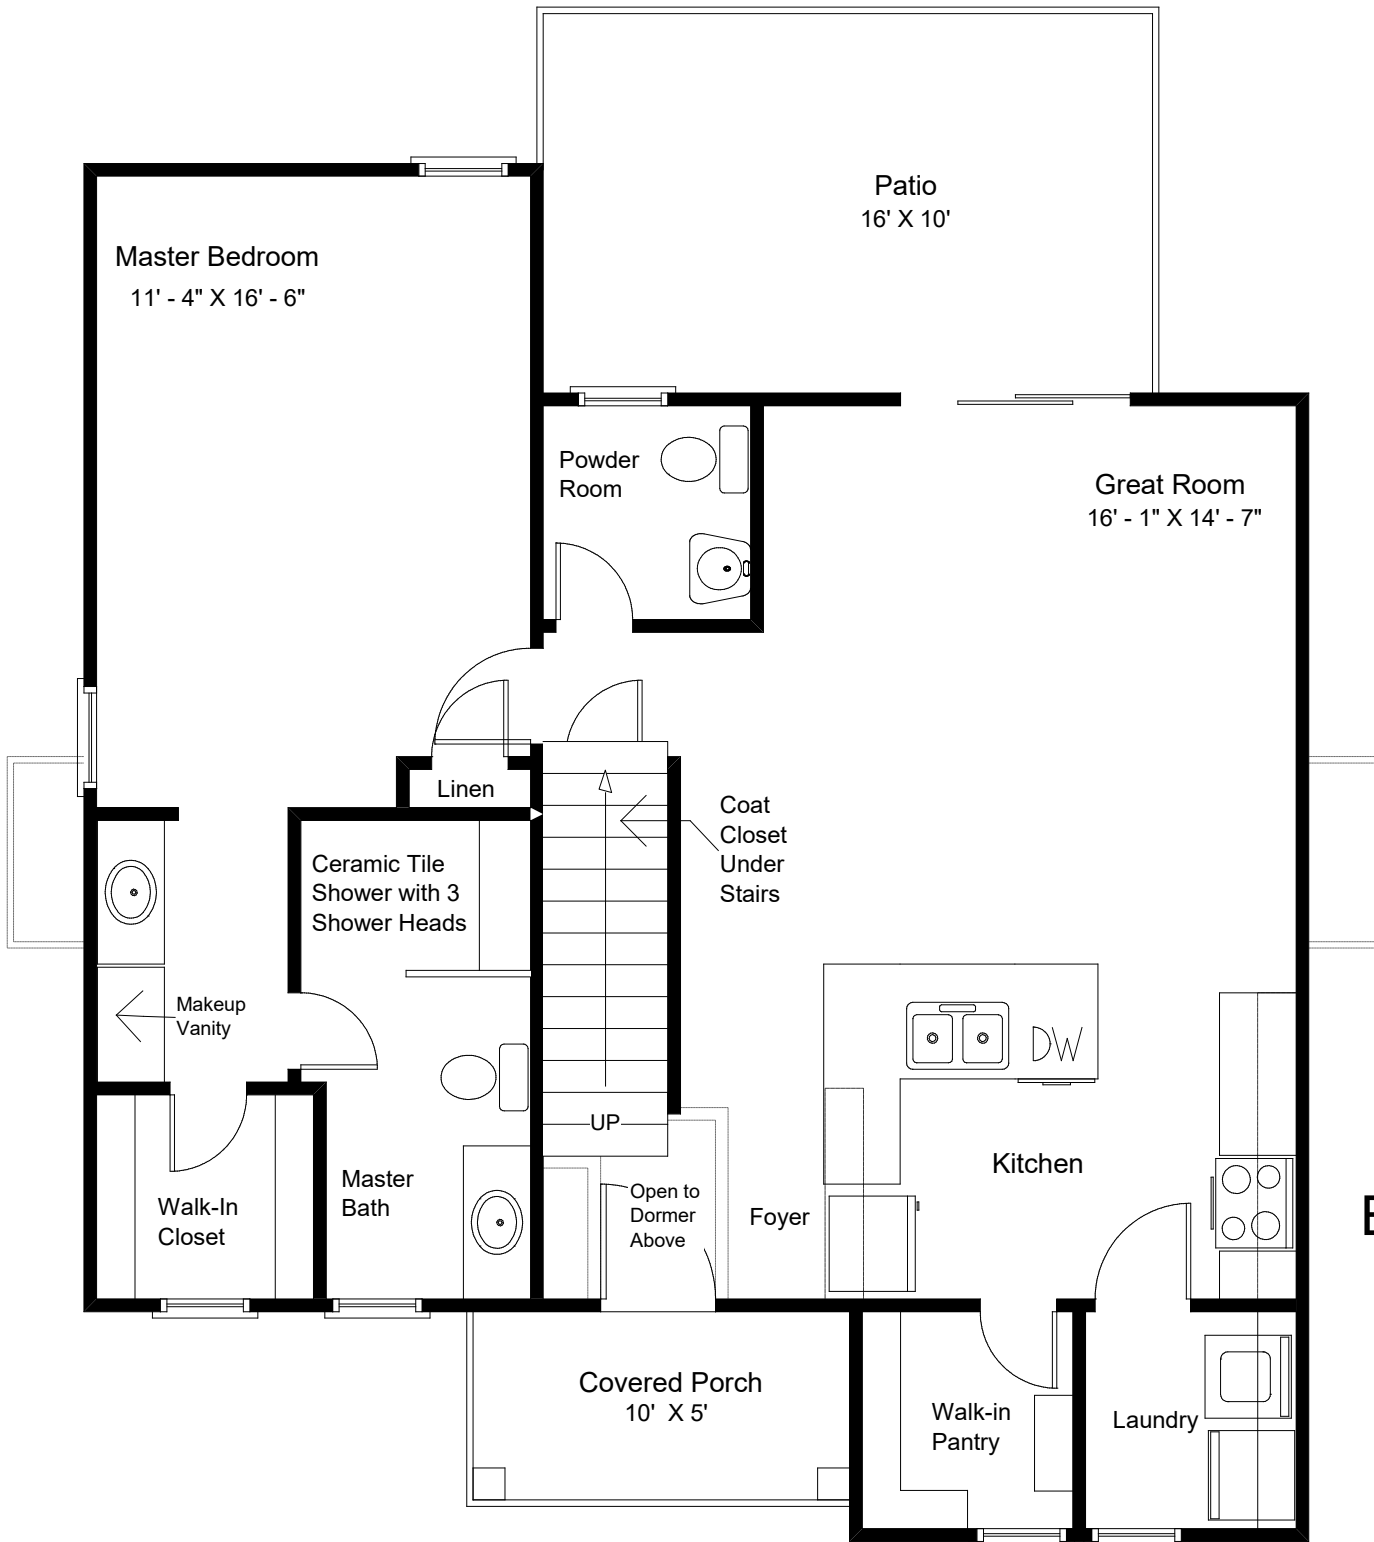

The Georgetowne-Chalet XI
Elevation C-1BD-1D-S2-2

"Live the Great Life"

The Georgetowne-Chalet XI
Elevation C-1BD-1D-S2-2

Craftowne Homes

"Distinctive Craftsman Style Homes"

"Live the Great Life"

"Live the Great Life"

The Georgetowne - Chalet XI - HB With Office Elevation C-1BD-1D-S2-2 with Bath Option C

Heated Area, 1st Floor: 912 Sq. Ft.
Heated Area, 2nd Floor: 678 Sq. Ft.
Total Heated Area: 1590 Sq. Ft.
Covered Porch: 50 Sq. Ft.
Total Under Roof: 1640 Sq. Ft.

"Live the Great Life"

The Georgetowne
 Chalet XI - HB
 with Office
 Elevation C-1BD-1D-S2-2
 with Bath Option C
 Heated Area, 2nd Floor: 678 Sq. Ft.