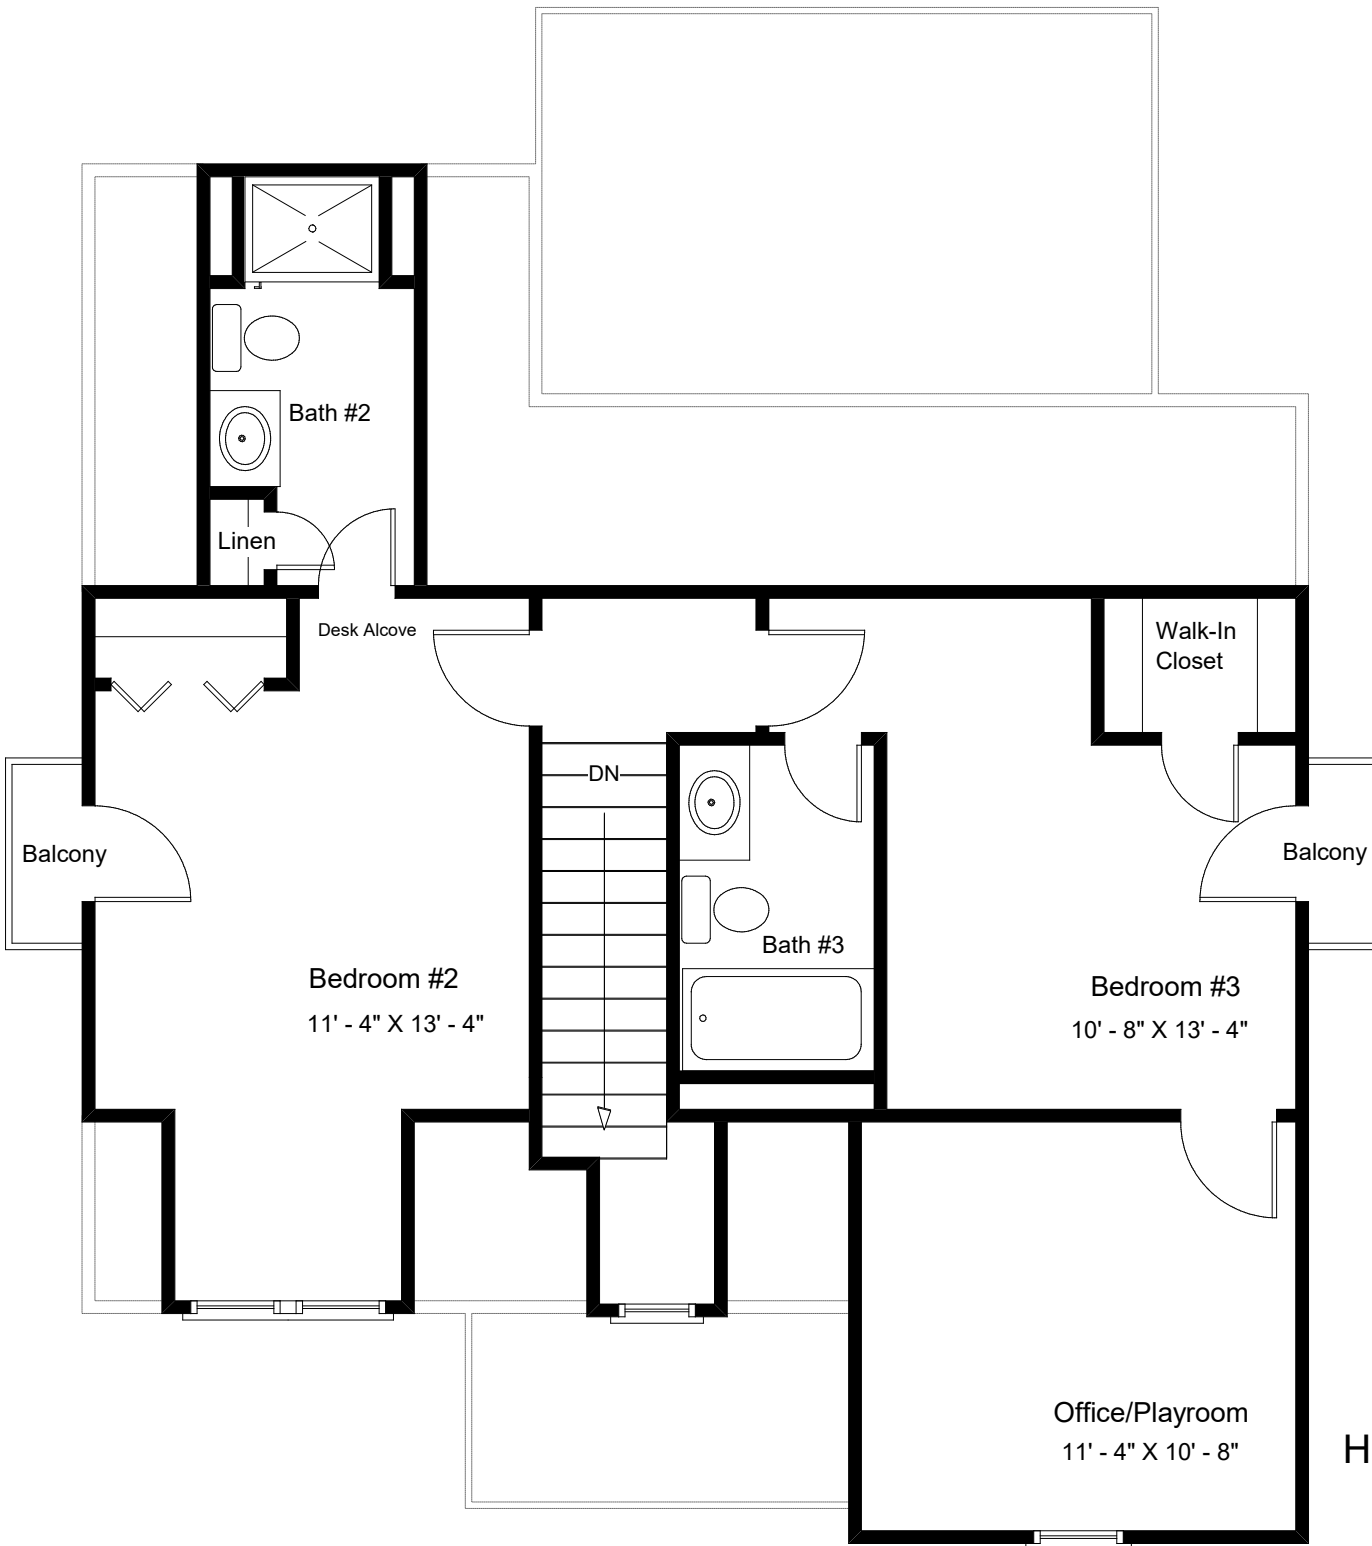

The Georgetowne-Chalet XI
Elevation C-1BD-1D-S2-2

"Live the Great Life"

The Georgetowne-Chalet XI
Elevation C-1BD-1D-S2-2

Craftowne Homes

"Distinctive Craftsman Style Homes"

"Live the Great Life"

"Live the Great Life"

The Georgetowne - Chalet XI - HB With Office Elevation C-1BD-1D-S2-2 with Bath Option C

Heated Area, 1st Floor: 912 Sq. Ft.
Heated Area, 2nd Floor: 678 Sq. Ft.
Total Heated Area: 1590 Sq. Ft.
Covered Porch: 50 Sq. Ft.
Total Under Roof: 1640 Sq. Ft.

"Live the Great Life"

The Georgetowne
 Chalet XI - HB
 with Office
 Elevation C-1BD-1D-S2-2
 with Bath Option C
 Heated Area, 2nd Floor: 678 Sq. Ft.