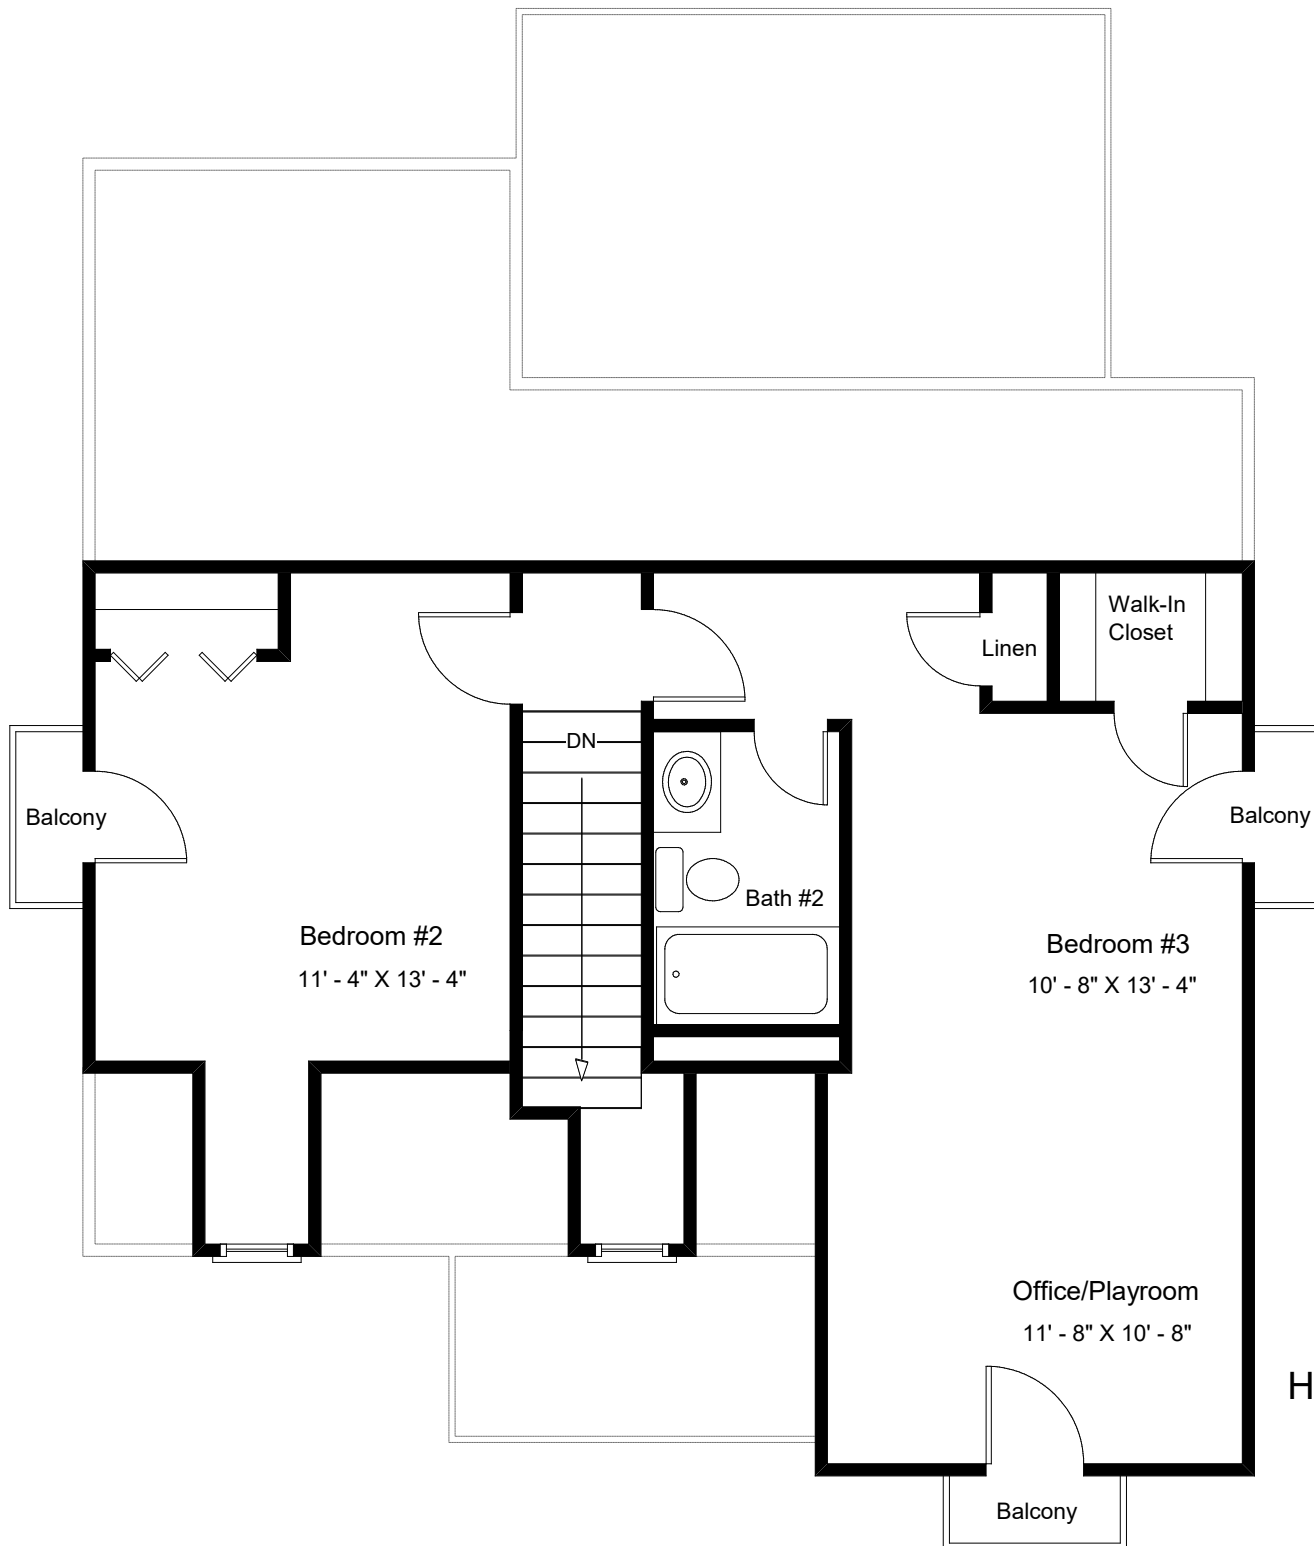

*The Georgetowne-Cottage X
Elevation B-2-2

"Live the Great Life"

"Live the Great Life"

The Georgetowne - Cottage X - HB Elevation B-2-2 with Bath Option C

Heated Area, 1st Floor: 912 Sq. Ft.
 Heated Area, 2nd Floor: 598 Sq. Ft.
 Total Heated Area: 1510 Sq. Ft.
 Covered Porch: 50 Sq. Ft.
 Total Under Roof: 1560 Sq. Ft.

"Live the Great Life"

The Georgetowne Cottage X - HB Elevation B-2-2 with Bath Option C

Heated Area, 2nd Floor: 598 Sq. Ft.