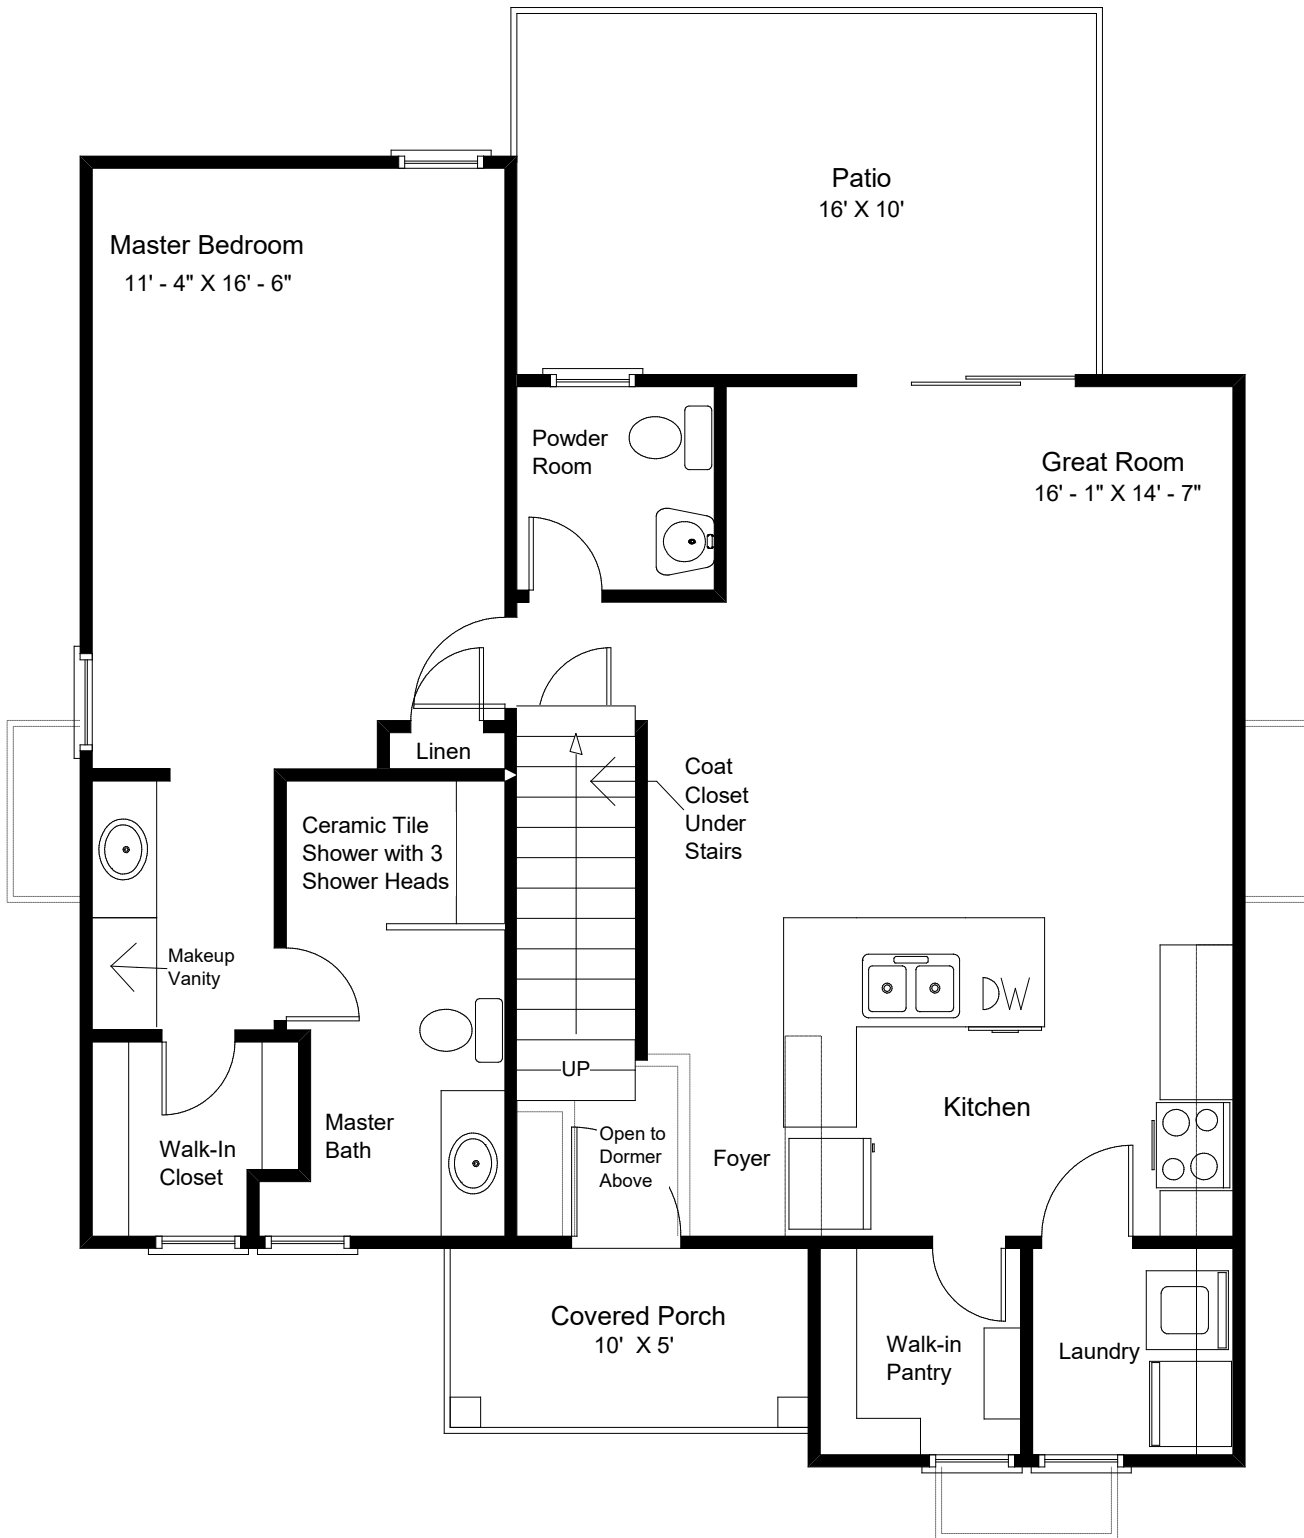

*The Georgetowne-Cottage X
Elevation B-2-2

"Live the Great Life"

"Live the Great Life"

The Georgetowne - Cottage X - HB Elevation B-2-2 with Bath Option C

Heated Area, 1st Floor: 912 Sq. Ft.
 Heated Area, 2nd Floor: 598 Sq. Ft.
 Total Heated Area: 1510 Sq. Ft.
 Covered Porch: 50 Sq. Ft.
 Total Under Roof: 1560 Sq. Ft.

"Live the Great Life"

The Georgetowne Cottage X - HB Elevation B-2-2 with Bath Option C

Heated Area, 2nd Floor: 598 Sq. Ft.