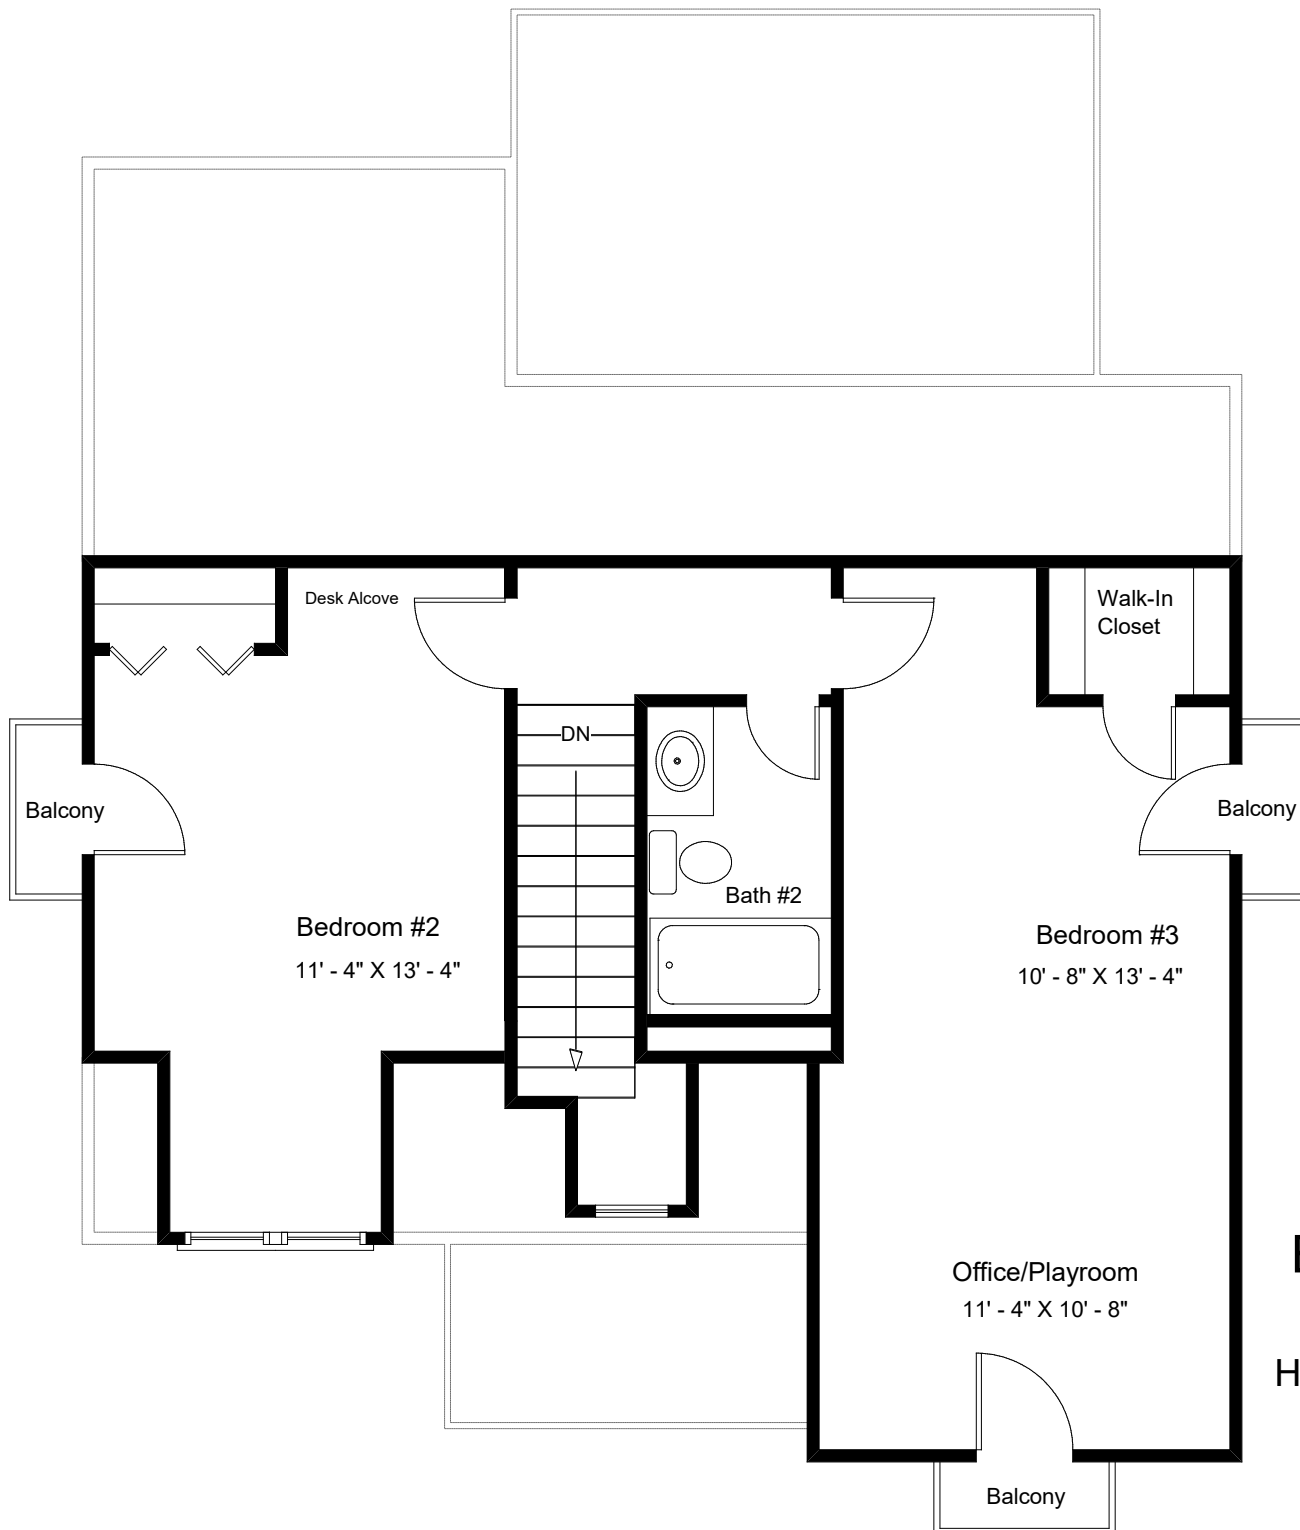

*The Georgetowne-Cottage X
Elevation B-1BD-1D-S2-2

"Live the Great Life"

"Live the Great Life"

The Georgetowne - Cottage X - HB

Elevation B-1BD-1D-S2-2 with Bath Option C

Heated Area, 1st Floor: 912 Sq. Ft.
 Heated Area, 2nd Floor: 612 Sq. Ft.
 Total Heated Area: 1524 Sq. Ft.
 Covered Porch: 50 Sq. Ft.
 Total Under Roof: 1574 Sq. Ft.

"Live the Great Life"

The Georgetowne
Cottage X - HB
Elevation B-1BD-1D-S2-2
with Bath Option C
Heated Area, 2nd Floor: 612 Sq. Ft.