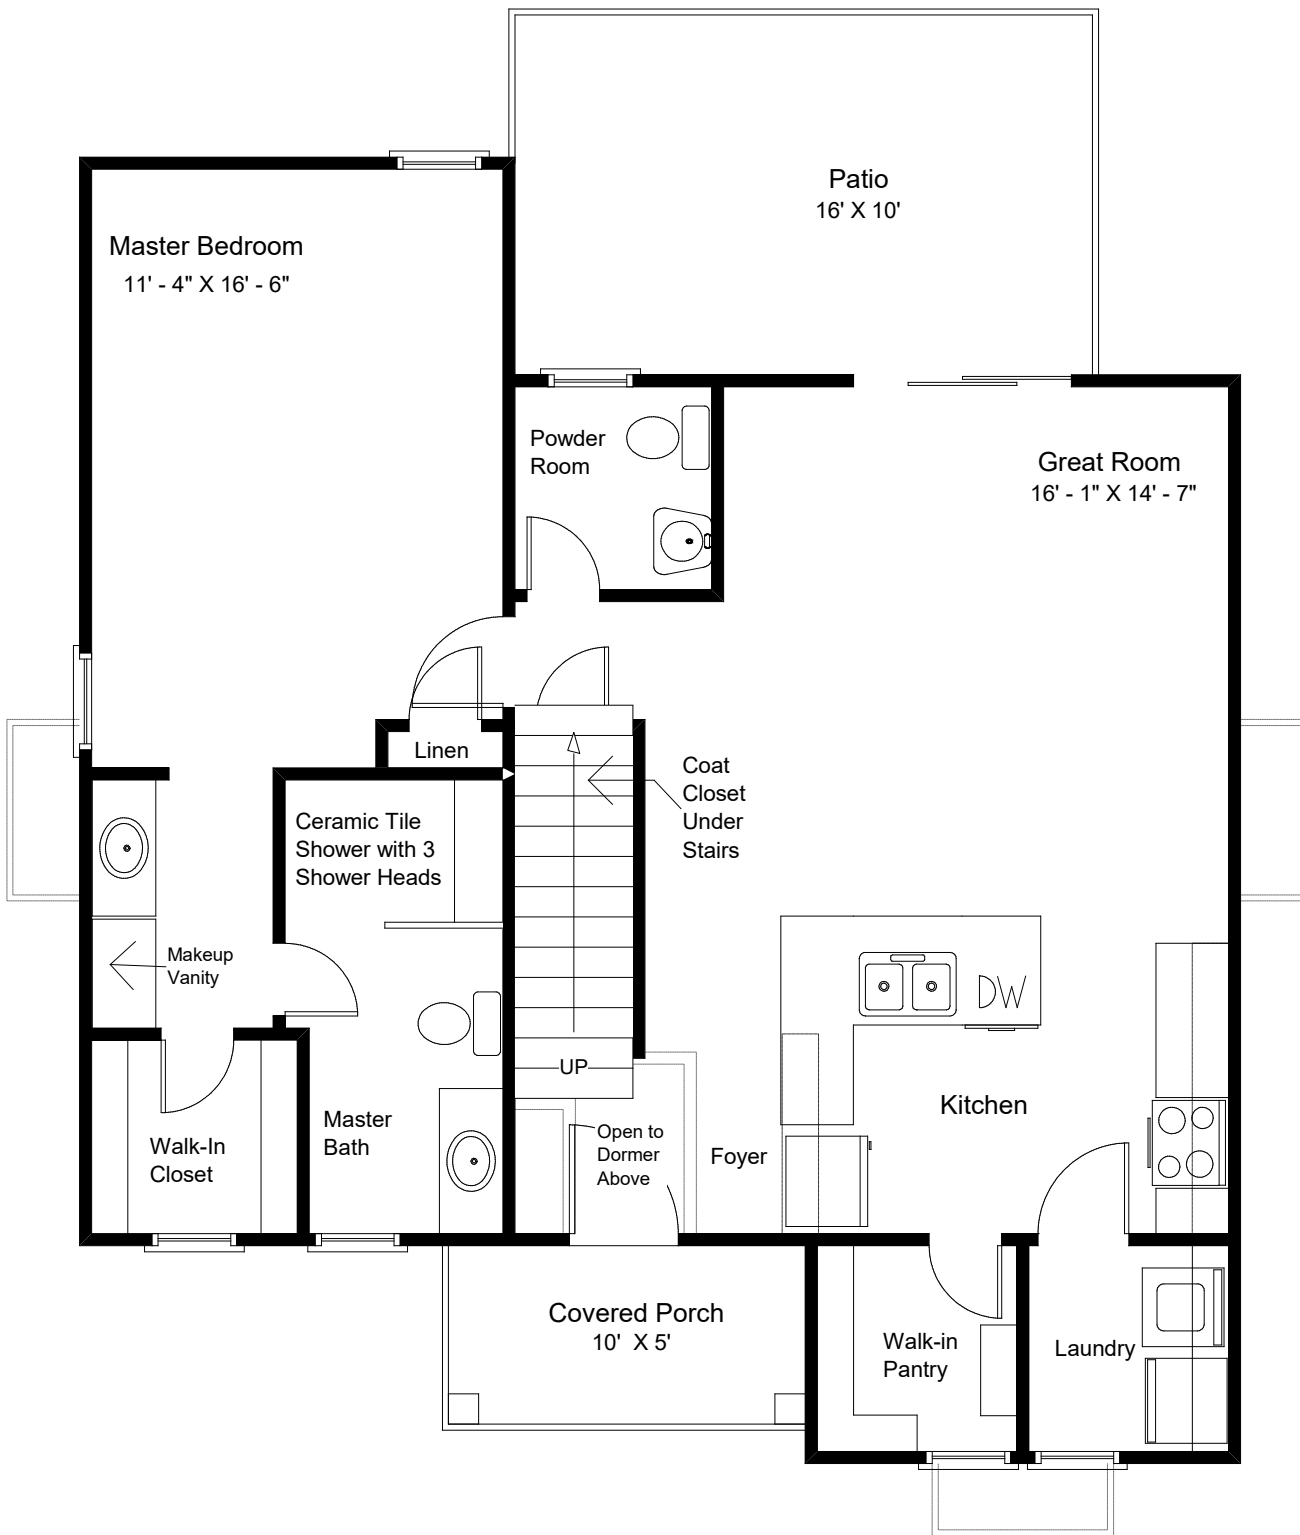

*The Georgetowne-Cottage X
Elevation B-1BD-1D-S2-2

"Live the Great Life"

"Live the Great Life"

The Georgetowne - Cottage X - HB

Elevation B-1BD-1D-S2-2 with Bath Option C

Heated Area, 1st Floor: 912 Sq. Ft.
 Heated Area, 2nd Floor: 612 Sq. Ft.
 Total Heated Area: 1524 Sq. Ft.
 Covered Porch: 50 Sq. Ft.
 Total Under Roof: 1574 Sq. Ft.

"Live the Great Life"

The Georgetowne
Cottage X - HB
Elevation B-1BD-1D-S2-2
with Bath Option C
Heated Area, 2nd Floor: 612 Sq. Ft.