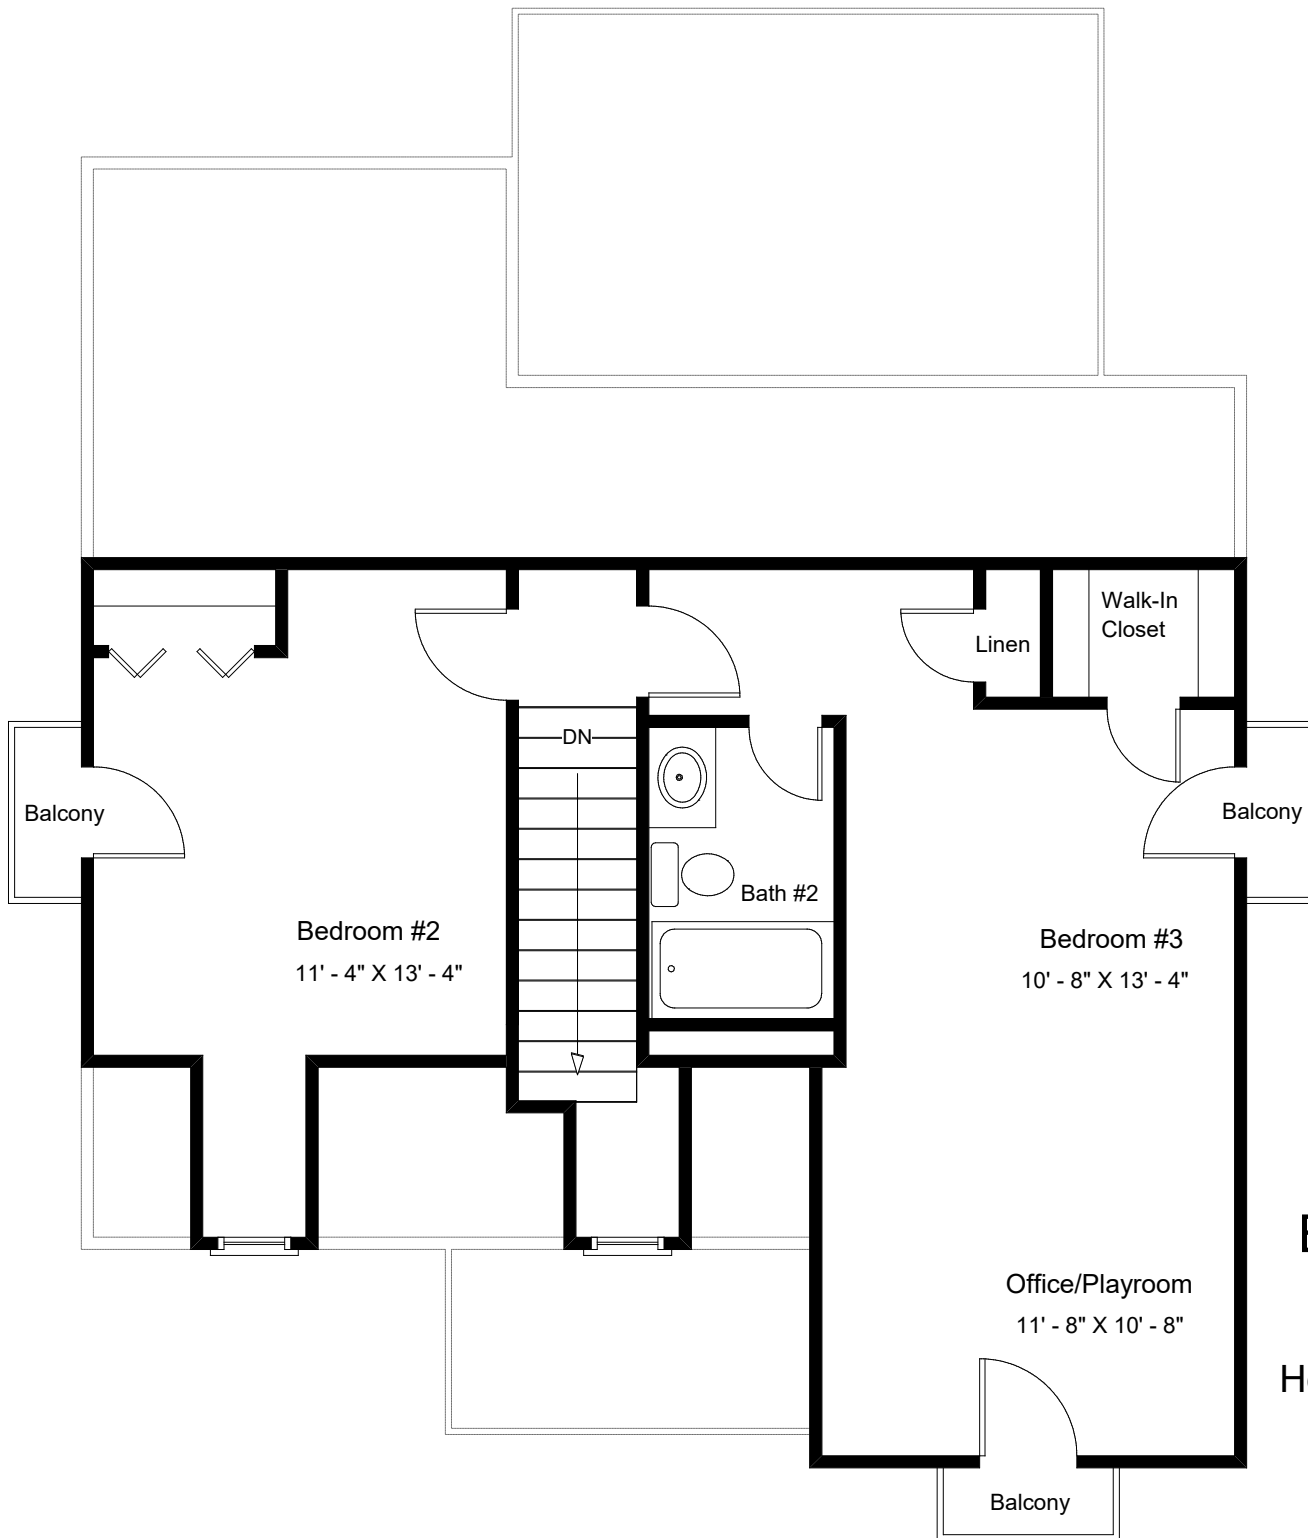

*The Georgetowne-Cottage X
Elevation B-S2-2

"Live the Great Life"

"Live the Great Life"

The Georgetowne - Cottage X - HB

Elevation B-S2-2 with Bath Option C

Heated Area, 1st Floor: 912 Sq. Ft.
 Heated Area, 2nd Floor: 598 Sq. Ft.
 Total Heated Area: 1510 Sq. Ft.
 Covered Porch: 50 Sq. Ft.
 Total Under Roof: 1560 Sq. Ft.

"Live the Great Life"

The Georgetowne Cottage X - HB Elevation B-S2-2

with Bath Option C
Heated Area, 2nd Floor: 598 Sq. Ft.