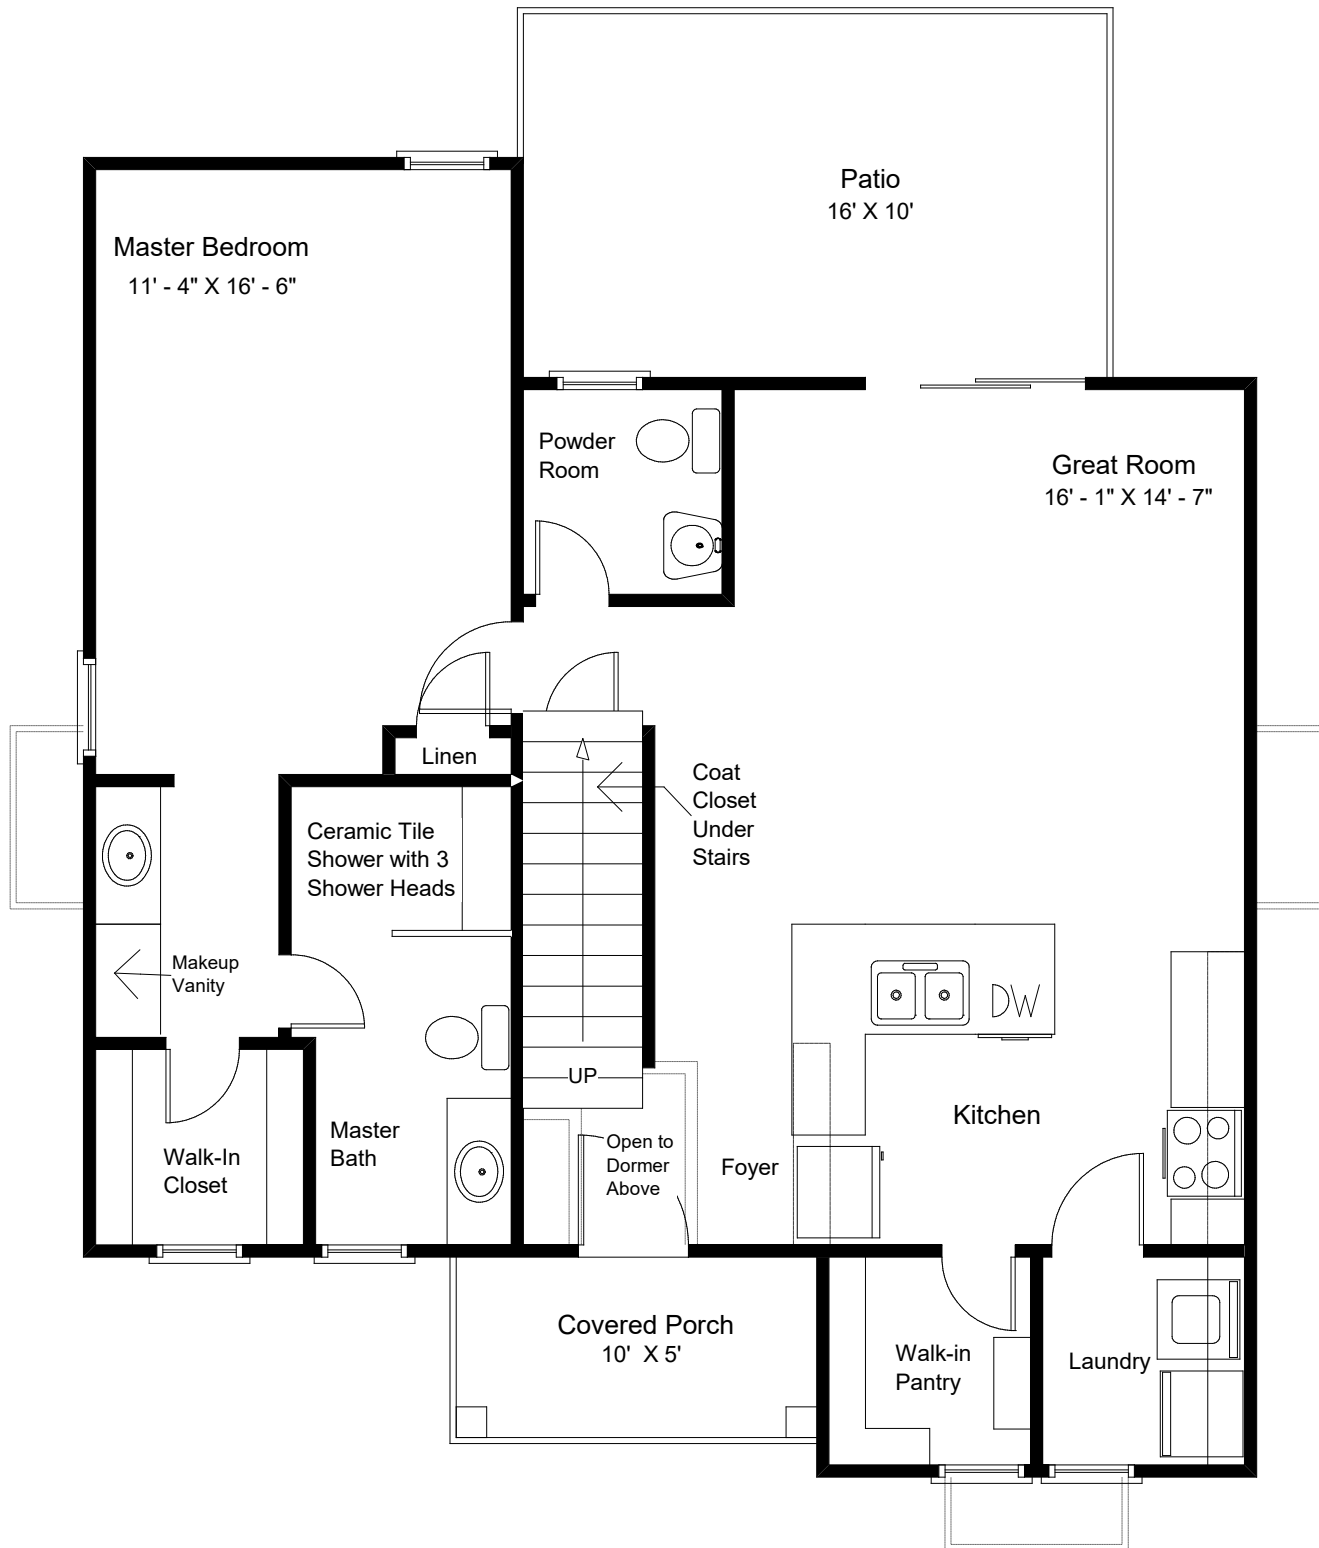

*The Georgetowne-Cottage X
Elevation B-S2-2

"Live the Great Life"

"Live the Great Life"

The Georgetowne - Cottage X - HB

Elevation B-S2-2 with Bath Option C

Heated Area, 1st Floor: 912 Sq. Ft.
 Heated Area, 2nd Floor: 598 Sq. Ft.
 Total Heated Area: 1510 Sq. Ft.
 Covered Porch: 50 Sq. Ft.
 Total Under Roof: 1560 Sq. Ft.

"Live the Great Life"

The Georgetowne Cottage X - HB Elevation B-S2-2

with Bath Option C
Heated Area, 2nd Floor: 598 Sq. Ft.