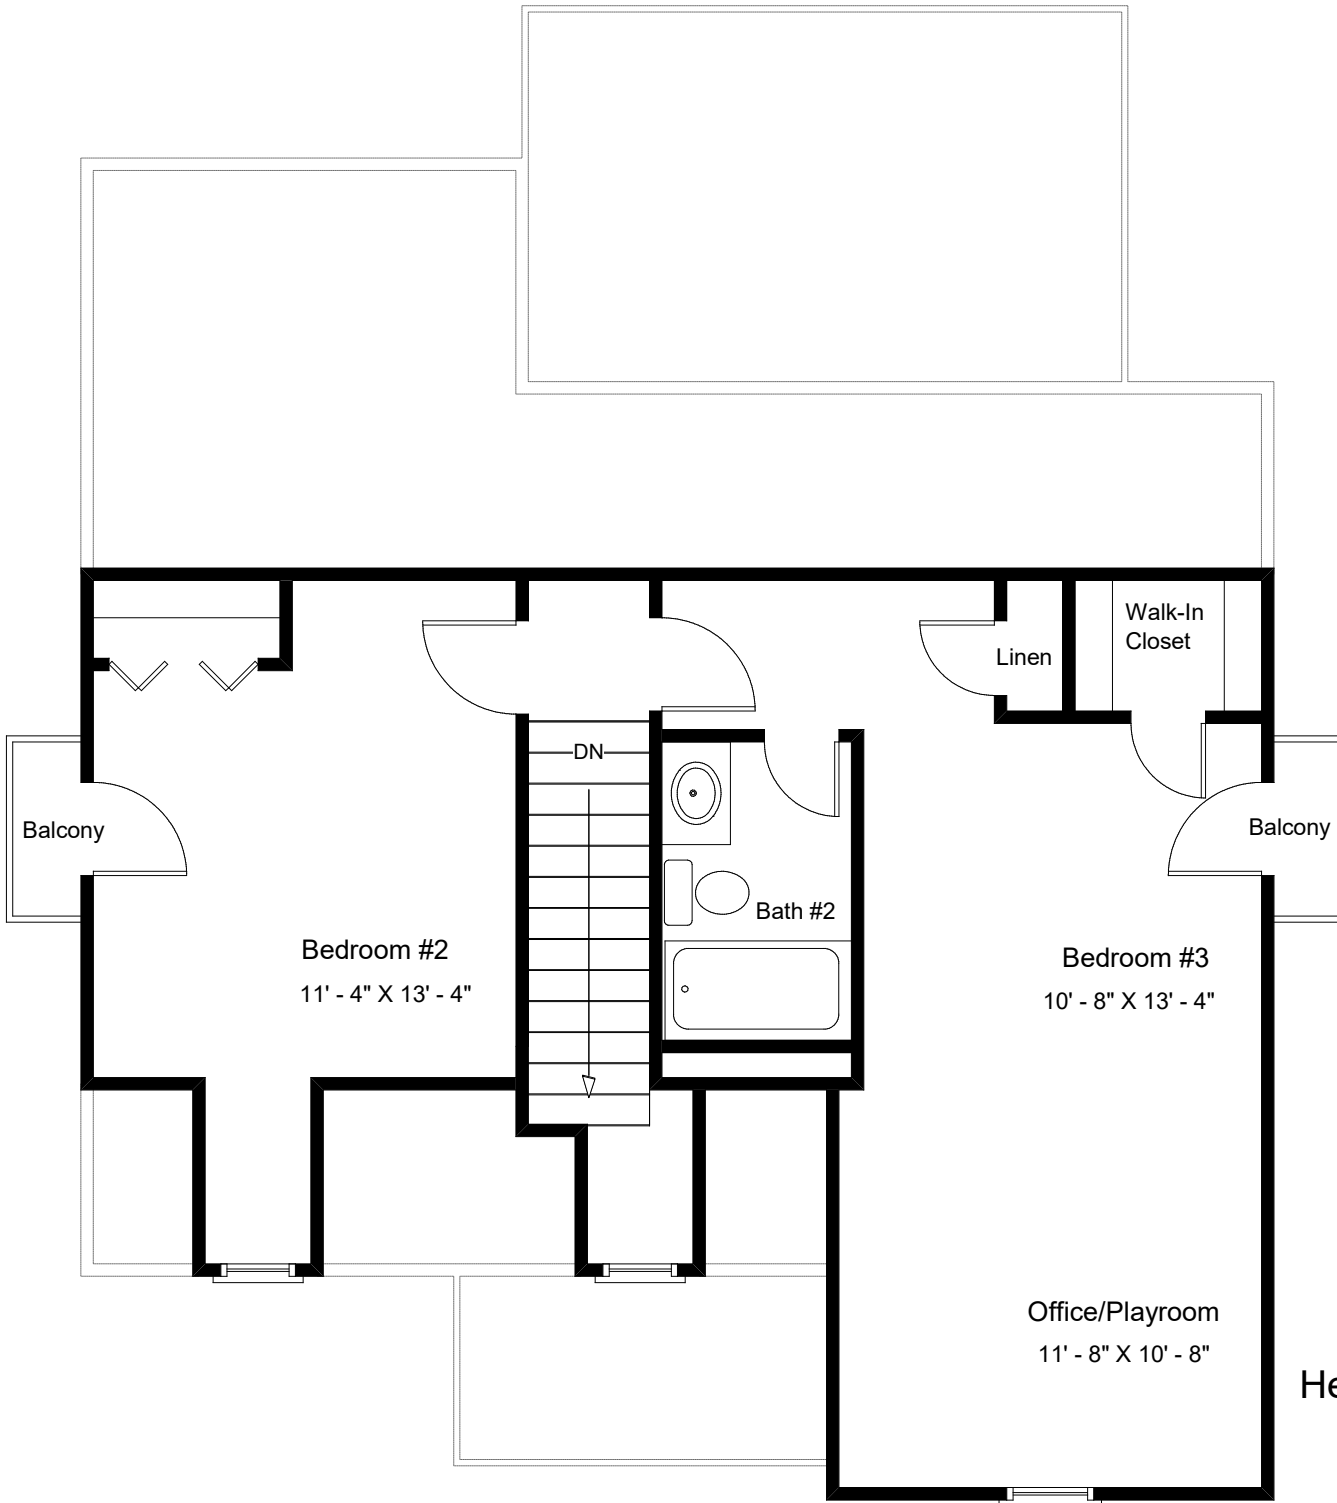

*The Georgetowne-Cottage X
Elevation C-2-2

Craftowne Homes

"Distinctive Craftsman Style Homes"

"Live the Great Life"

"Live the Great Life"

The Georgetowne - Cottage X - HB

Elevation C-2-2 with Bath Option C

Heated Area, 1st Floor: 912 Sq. Ft.
 Heated Area, 2nd Floor: 598 Sq. Ft.
 Total Heated Area: 1510 Sq. Ft.
 Covered Porch: 50 Sq. Ft.
 Total Under Roof: 1560 Sq. Ft.

"Live the Great Life"

The Georgetowne
Cottage X - HB
Elevation C-2-2
with Bath Option C

Heated Area, 2nd Floor: 598 Sq. Ft.