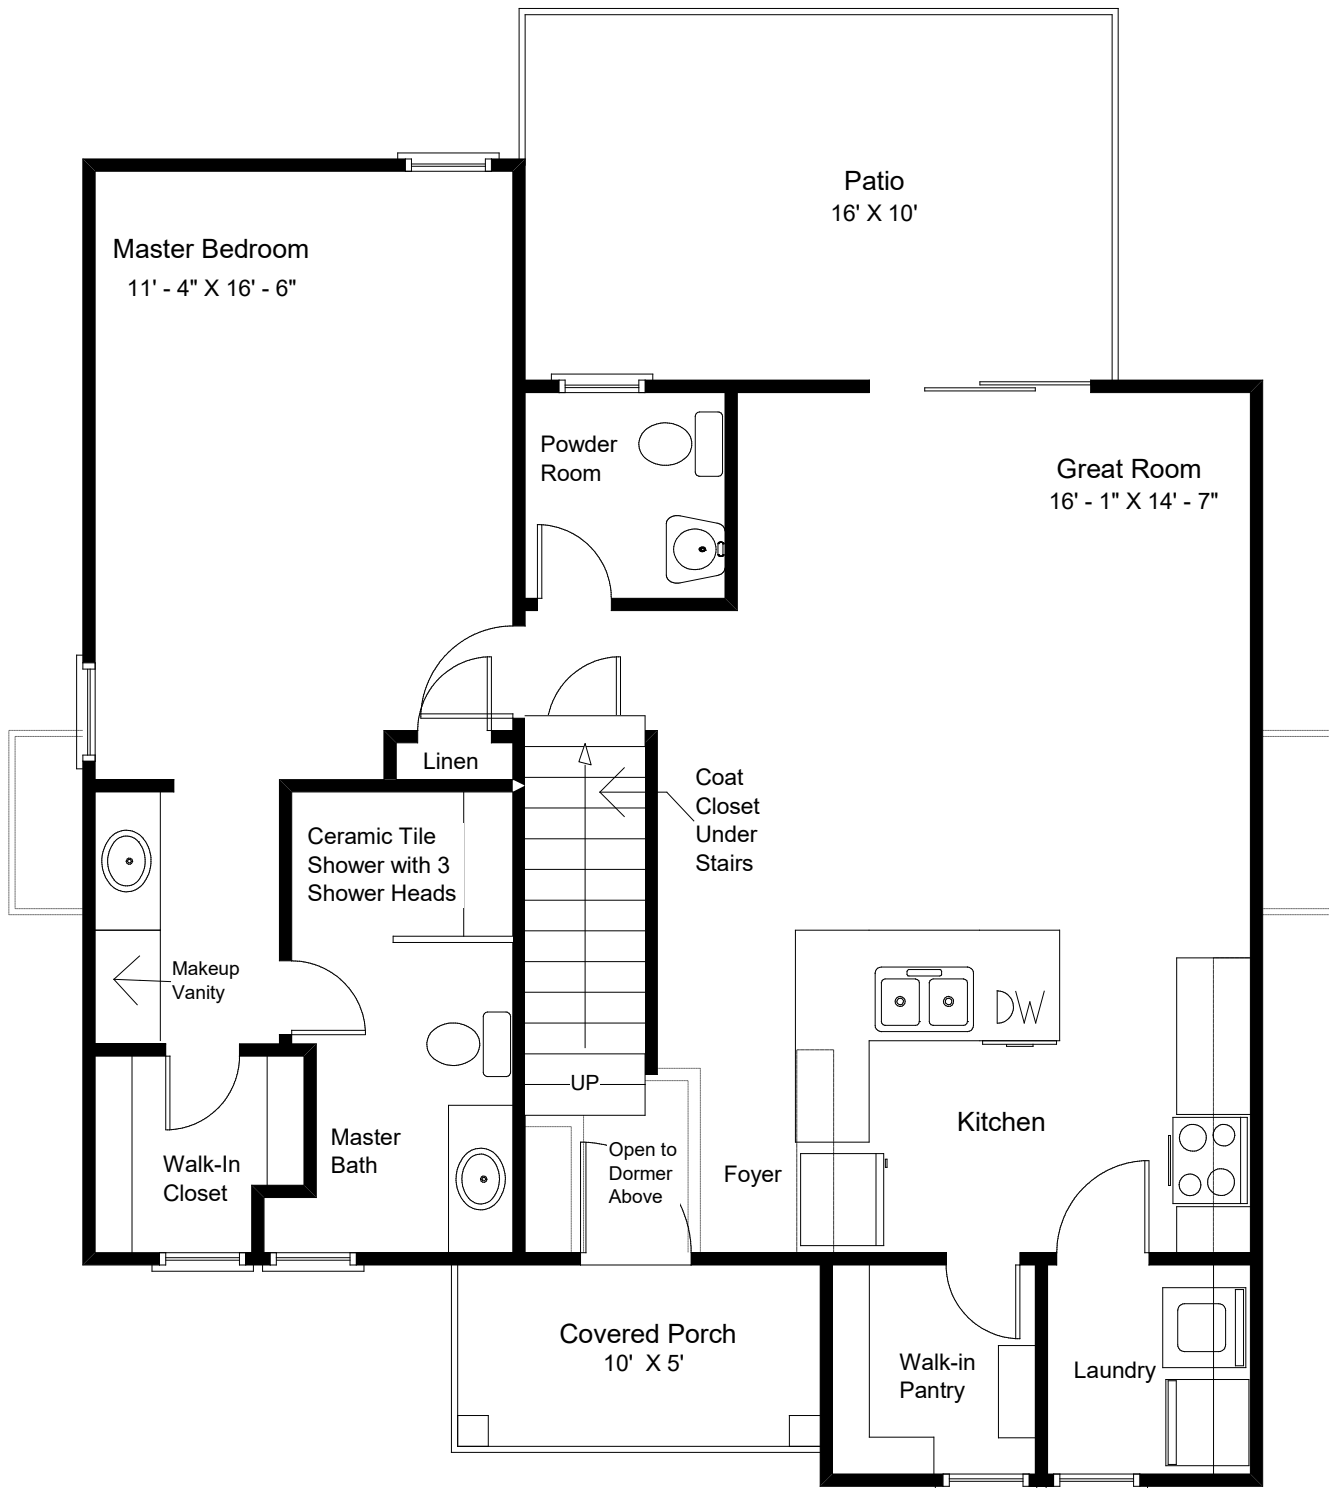

*The Georgetowne-Cottage X
Elevation C-2-2

Craftowne Homes

"Distinctive Craftsman Style Homes"

"Live the Great Life"

"Live the Great Life"

The Georgetowne - Cottage X - HB

Elevation C-2-2 with Bath Option C

Heated Area, 1st Floor: 912 Sq. Ft.
 Heated Area, 2nd Floor: 598 Sq. Ft.
 Total Heated Area: 1510 Sq. Ft.
 Covered Porch: 50 Sq. Ft.
 Total Under Roof: 1560 Sq. Ft.

"Live the Great Life"

The Georgetowne
Cottage X - HB
Elevation C-2-2
with Bath Option C

Heated Area, 2nd Floor: 598 Sq. Ft.