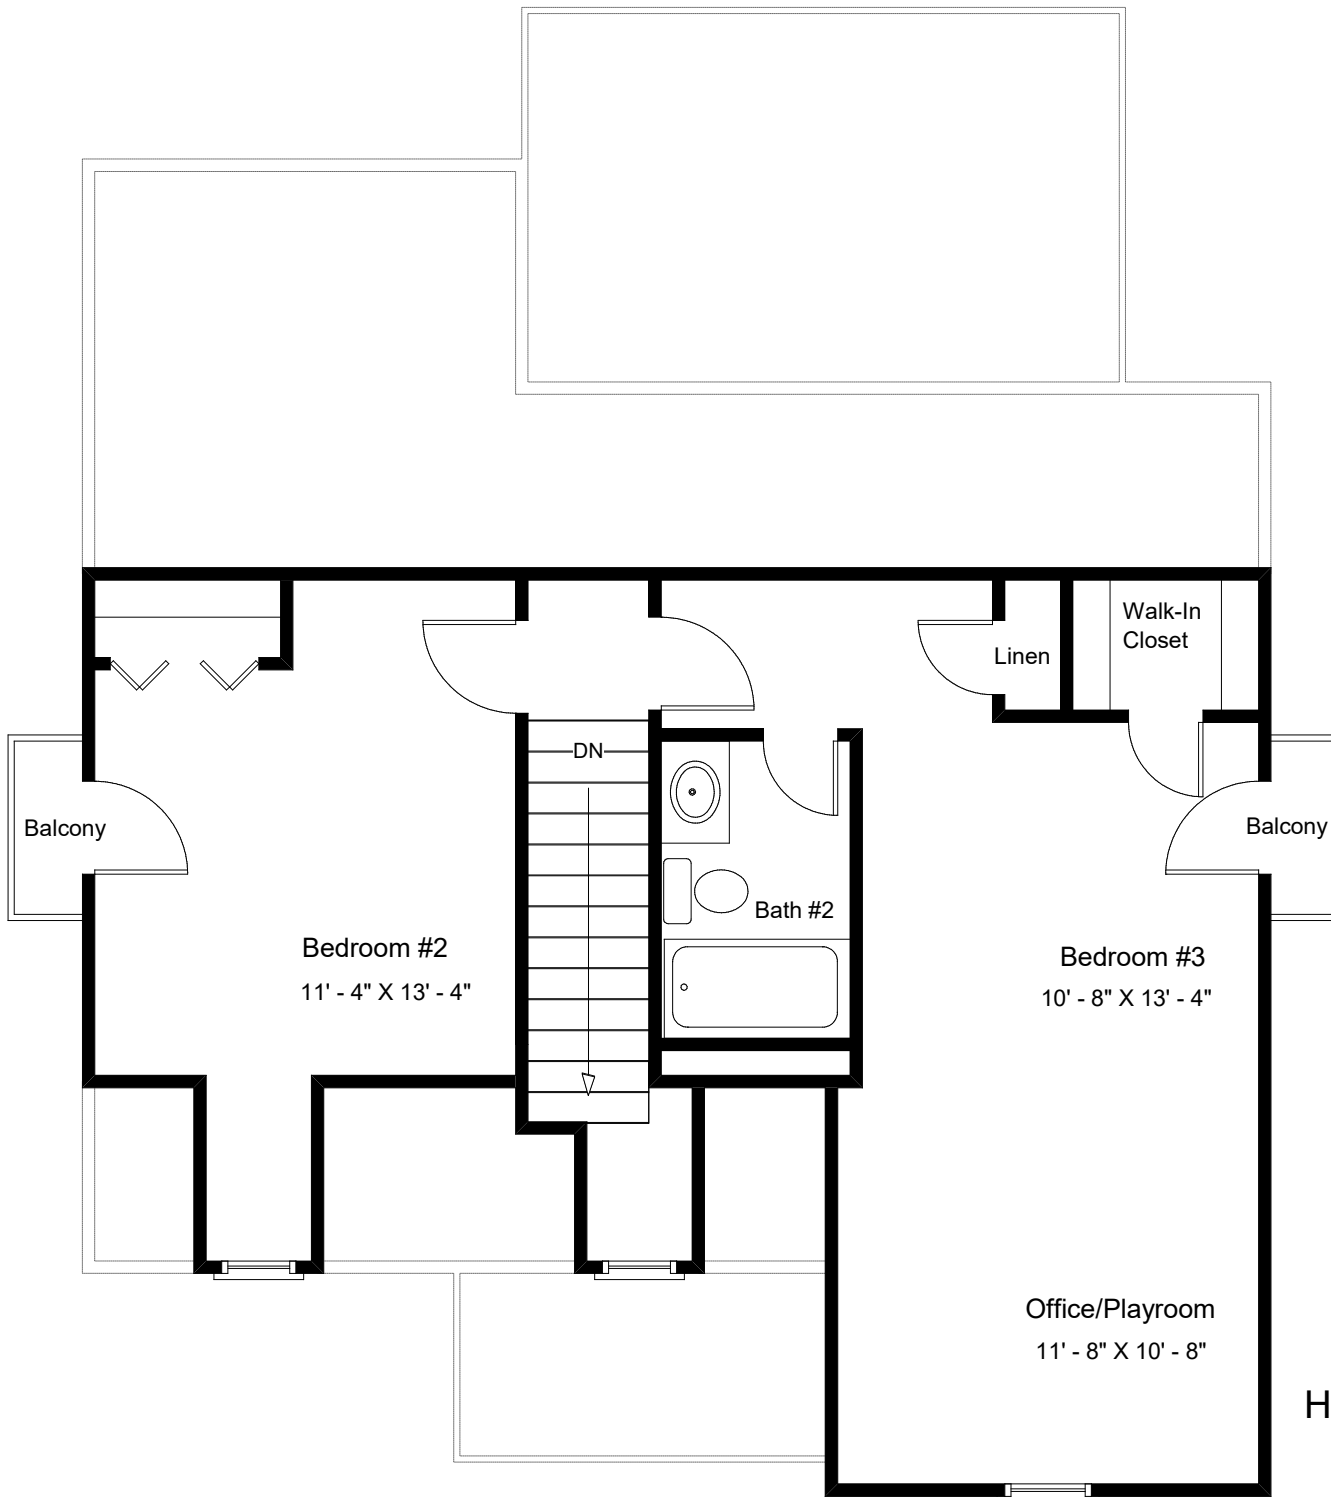

*The Georgetowne-Cottage X
Elevation C-S2-2

Craftowne Homes

"Distinctive Craftsman Style Homes"

"Live the Great Life"

"Live the Great Life"

The Georgetowne - Cottage X - HB

Elevation C-S2-2 with Bath Option C

Heated Area, 1st Floor: 912 Sq. Ft.
 Heated Area, 2nd Floor: 598 Sq. Ft.
 Total Heated Area: 1510 Sq. Ft.
 Covered Porch: 50 Sq. Ft.
 Total Under Roof: 1560 Sq. Ft.

"Live the Great Life"

The Georgetowne
Cottage X - HB
Elevation C-S2-2
with Bath Option C
Heated Area, 2nd Floor: 598 Sq. Ft.