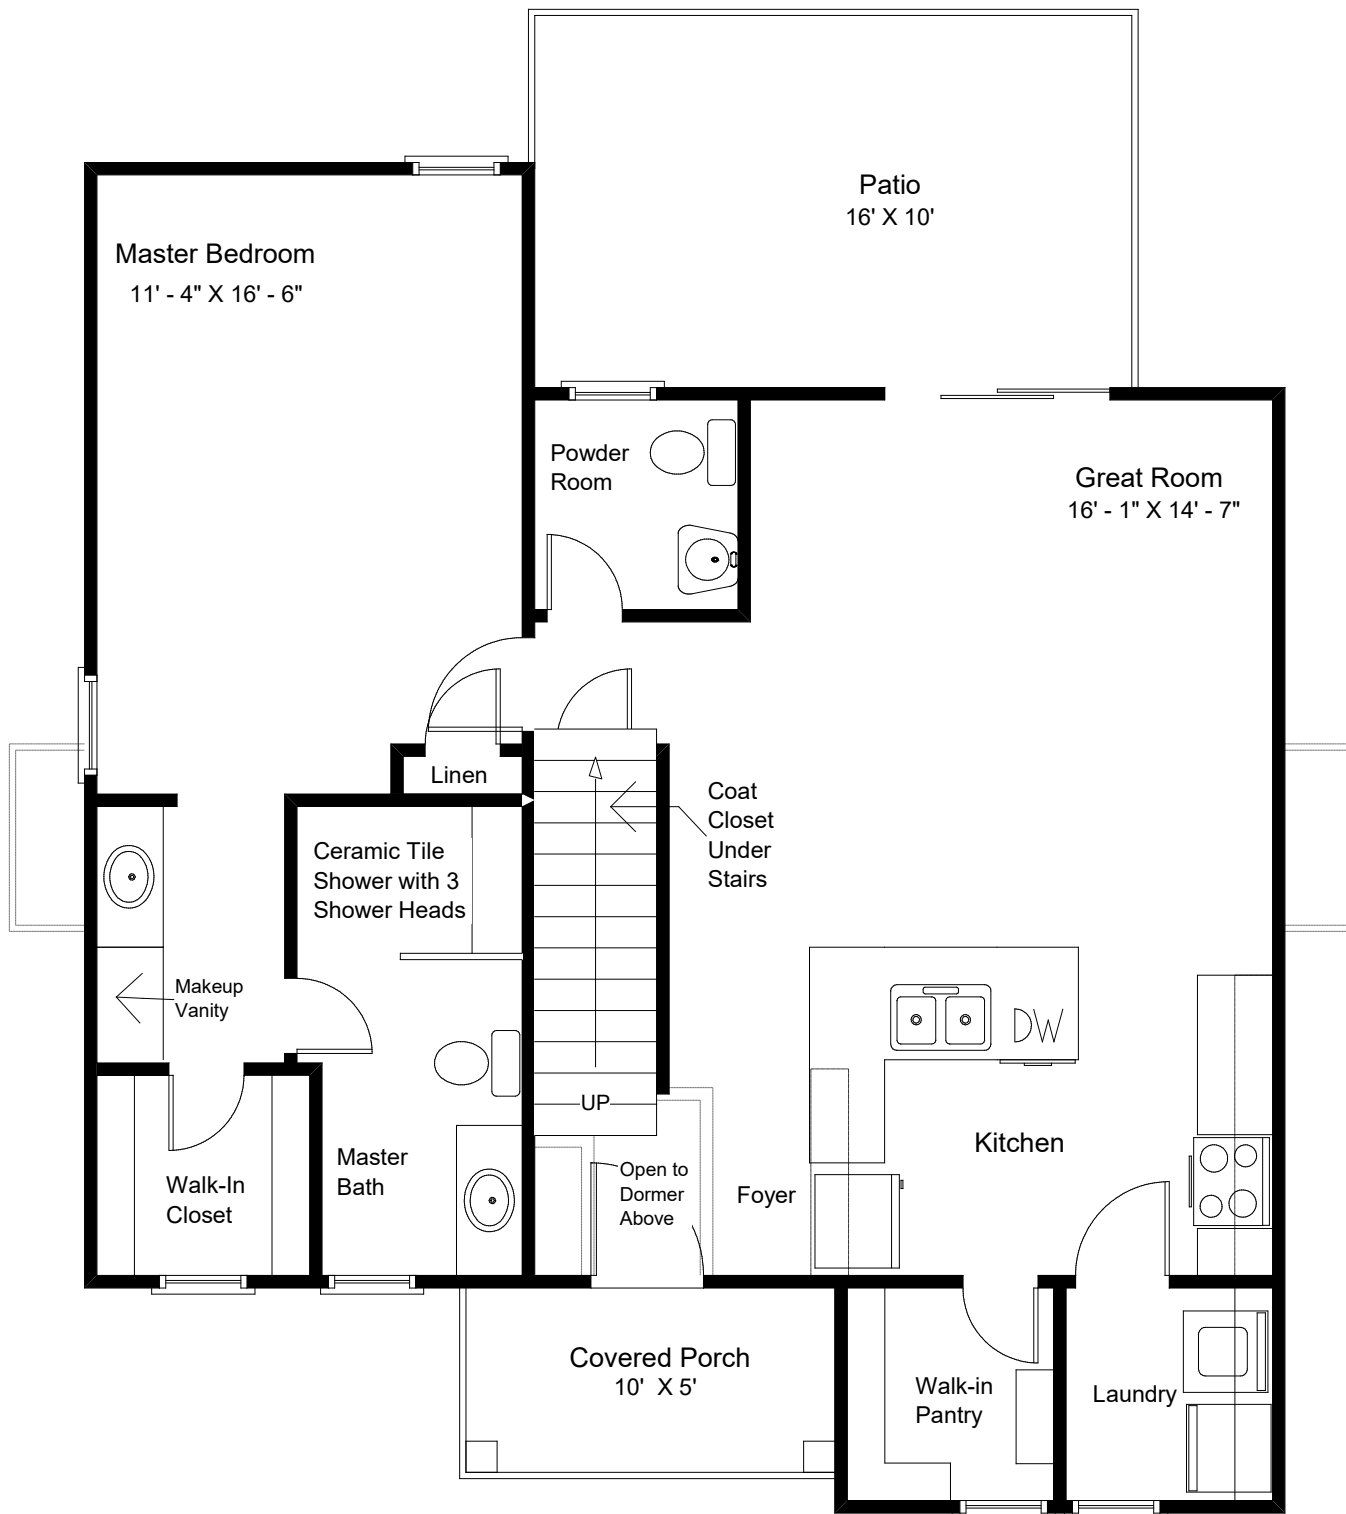

*The Georgetowne-Cottage X
Elevation C-S2-2

Craftowne Homes

"Distinctive Craftsman Style Homes"

"Live the Great Life"

"Live the Great Life"

The Georgetowne - Cottage X - HB

Elevation C-S2-2 with Bath Option C

Heated Area, 1st Floor: 912 Sq. Ft.
 Heated Area, 2nd Floor: 598 Sq. Ft.
 Total Heated Area: 1510 Sq. Ft.
 Covered Porch: 50 Sq. Ft.
 Total Under Roof: 1560 Sq. Ft.

"Live the Great Life"

The Georgetowne
Cottage X - HB
Elevation C-S2-2
with Bath Option C
Heated Area, 2nd Floor: 598 Sq. Ft.