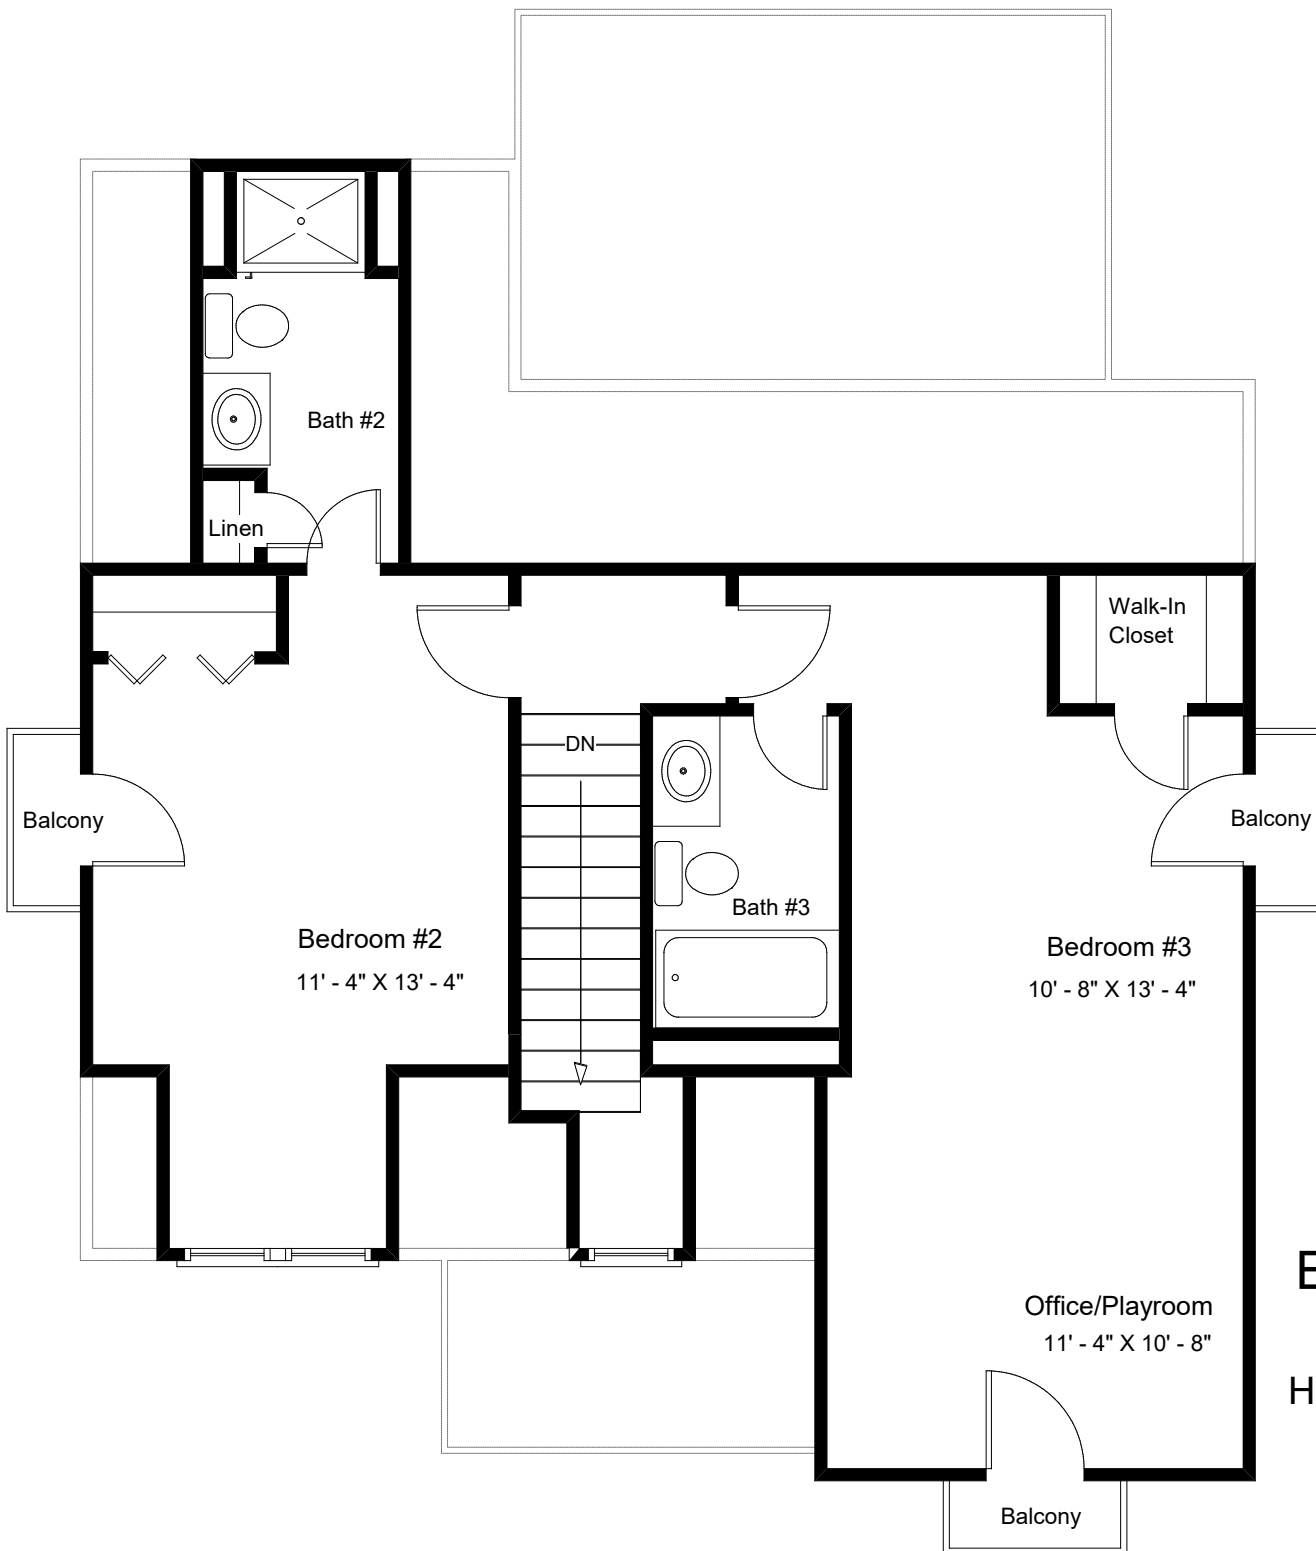

*The Georgetowne-Cottage XI
Elevation B-1BD-1D-S2-2

"Live the Great Life"

"Live the Great Life"

The Georgetowne - Cottage XI - HB

Elevation B-1BD-1D-S2-2
with Bath Option C

Heated Area, 1st Floor: 912 Sq. Ft.
 Heated Area, 2nd Floor: 678 Sq. Ft.
 Total Heated Area: 1590 Sq. Ft.
 Covered Porch: 50 Sq. Ft.
 Total Under Roof: 1640 Sq. Ft.

"Live the Great Life"

The Georgetowne
Cottage XI - HB
Elevation B-1BD-1D-S2-2
with Bath Option C
Heated Area, 2nd Floor: 678 Sq. Ft.