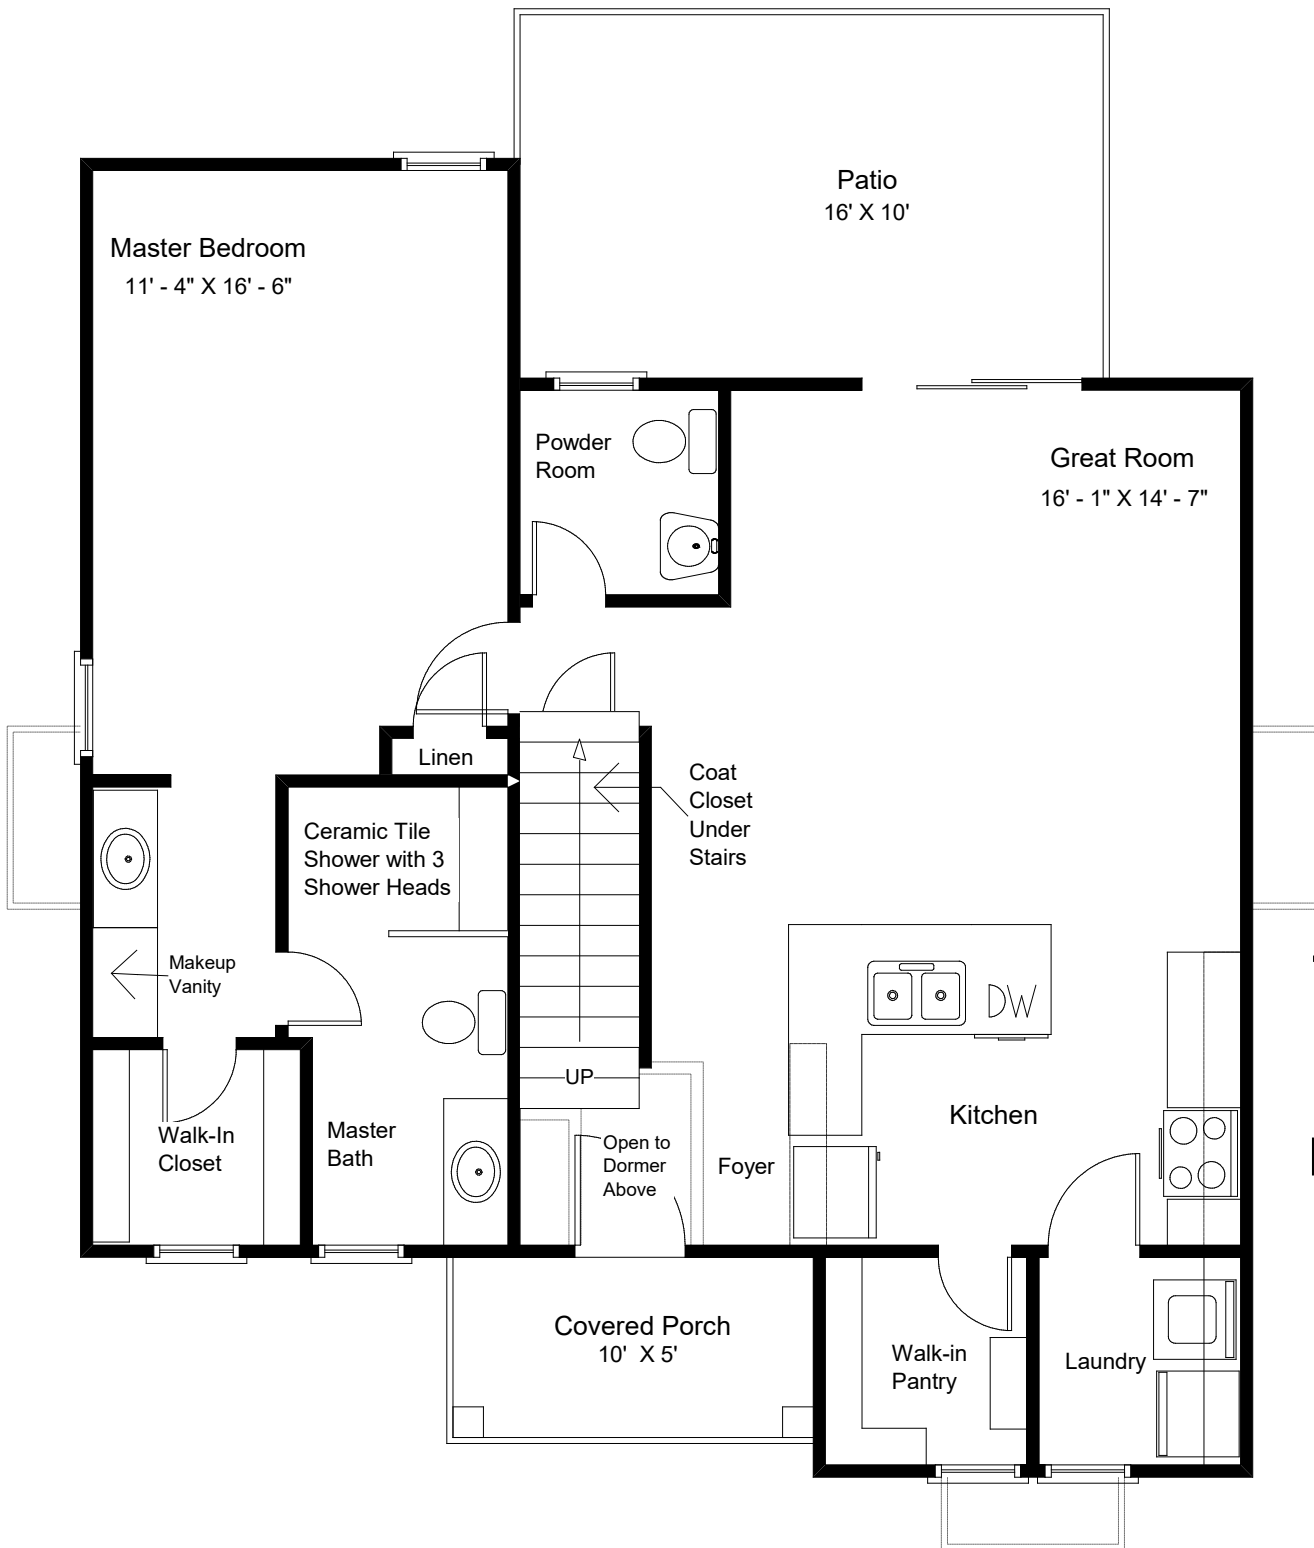

*The Georgetowne-Cottage XI
Elevation B-1BD-1D-S2-2

"Live the Great Life"

"Live the Great Life"

The Georgetowne - Cottage XI - HB

Elevation B-1BD-1D-S2-2
with Bath Option C

Heated Area, 1st Floor: 912 Sq. Ft.
 Heated Area, 2nd Floor: 678 Sq. Ft.
 Total Heated Area: 1590 Sq. Ft.
 Covered Porch: 50 Sq. Ft.
 Total Under Roof: 1640 Sq. Ft.

"Live the Great Life"

The Georgetowne
Cottage XI - HB
Elevation B-1BD-1D-S2-2
with Bath Option C
Heated Area, 2nd Floor: 678 Sq. Ft.