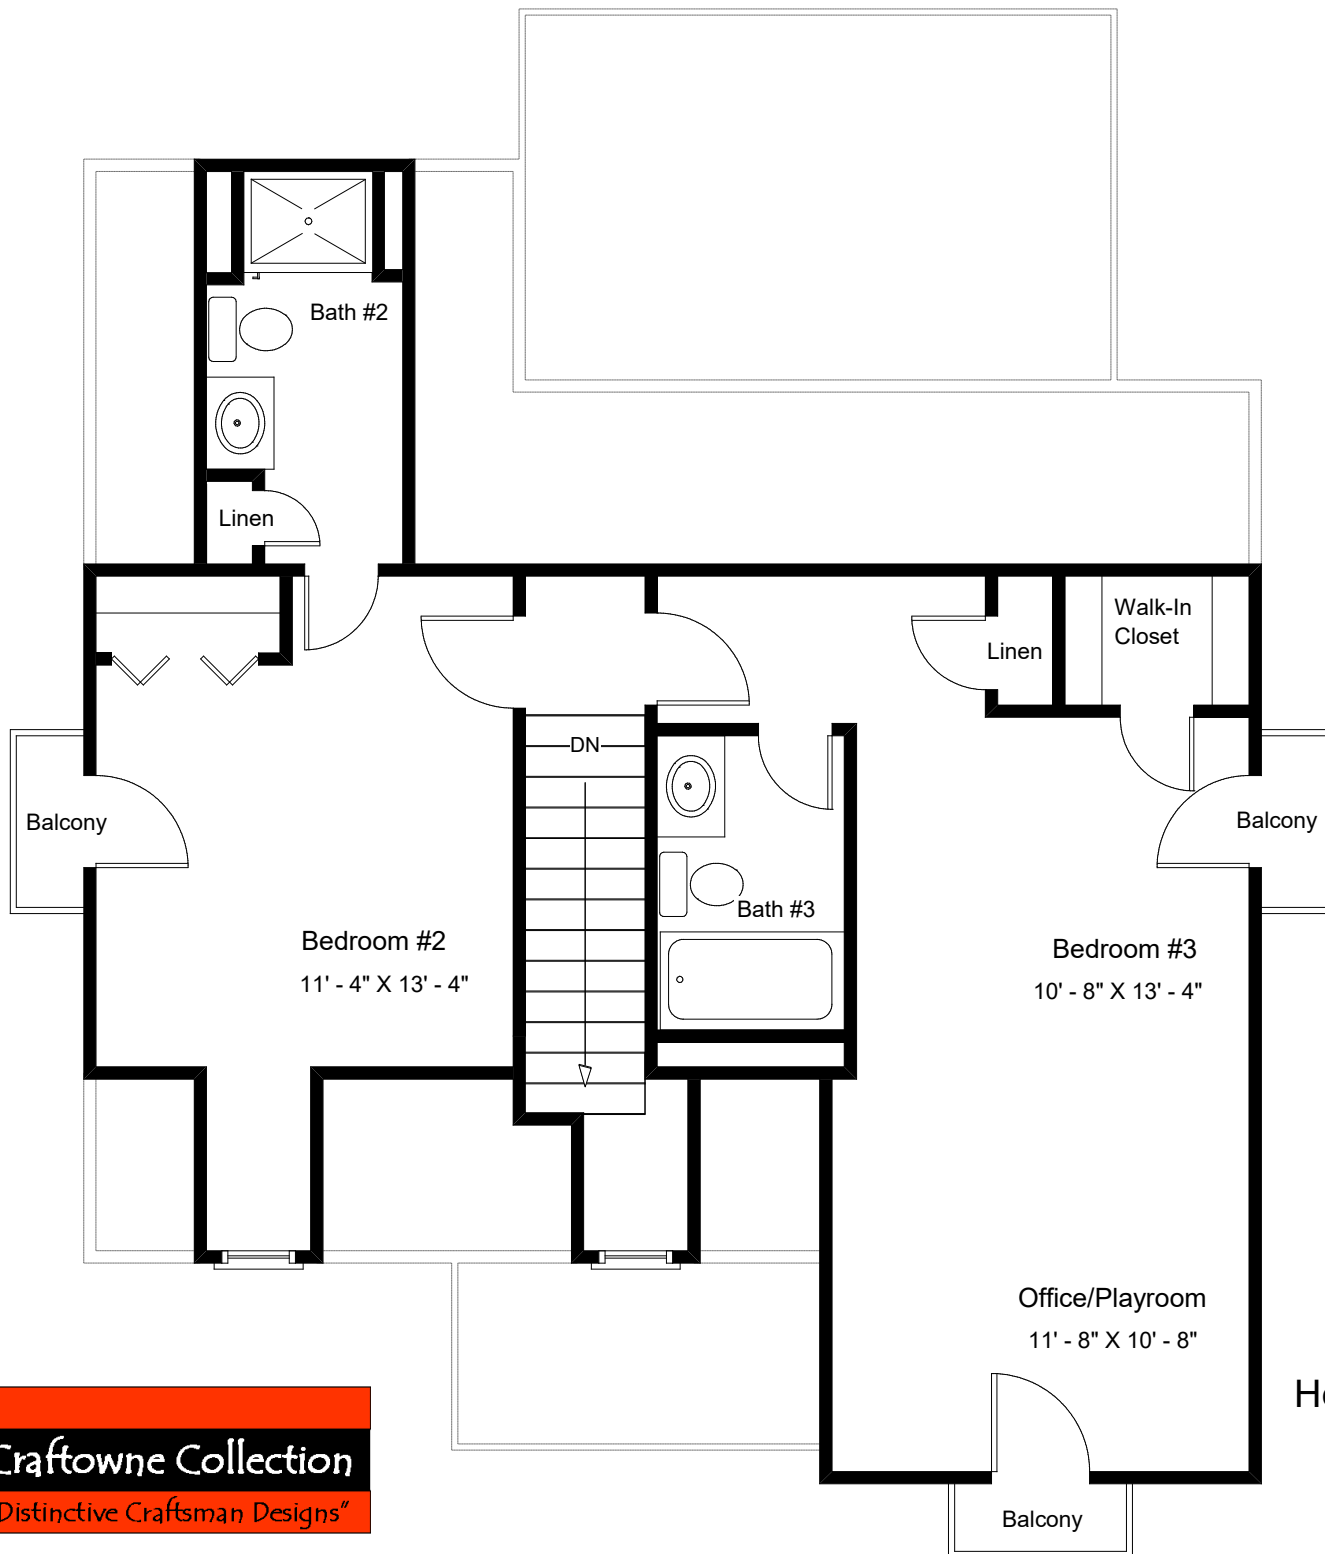

*The Georgetowne-Cottage XI
Elevation B-S2-2

"Live the Great Life"

"Live the Great Life"

The Georgetowne - Cottage XI - HB

Elevation B-S2-2
with Bath Option C

Heated Area, 1st Floor: 912 Sq. Ft.
Heated Area, 2nd Floor: 664 Sq. Ft.
Total Heated Area: 1576 Sq. Ft.
Covered Porch: 50 Sq. Ft.
Total Under Roof: 1626 Sq. Ft.

"Live the Great Life"

The Georgetowne
Cottage XI - HB
Elevation B-S2-2
with Bath Option C
Heated Area, 2nd Floor: 664 Sq. Ft.