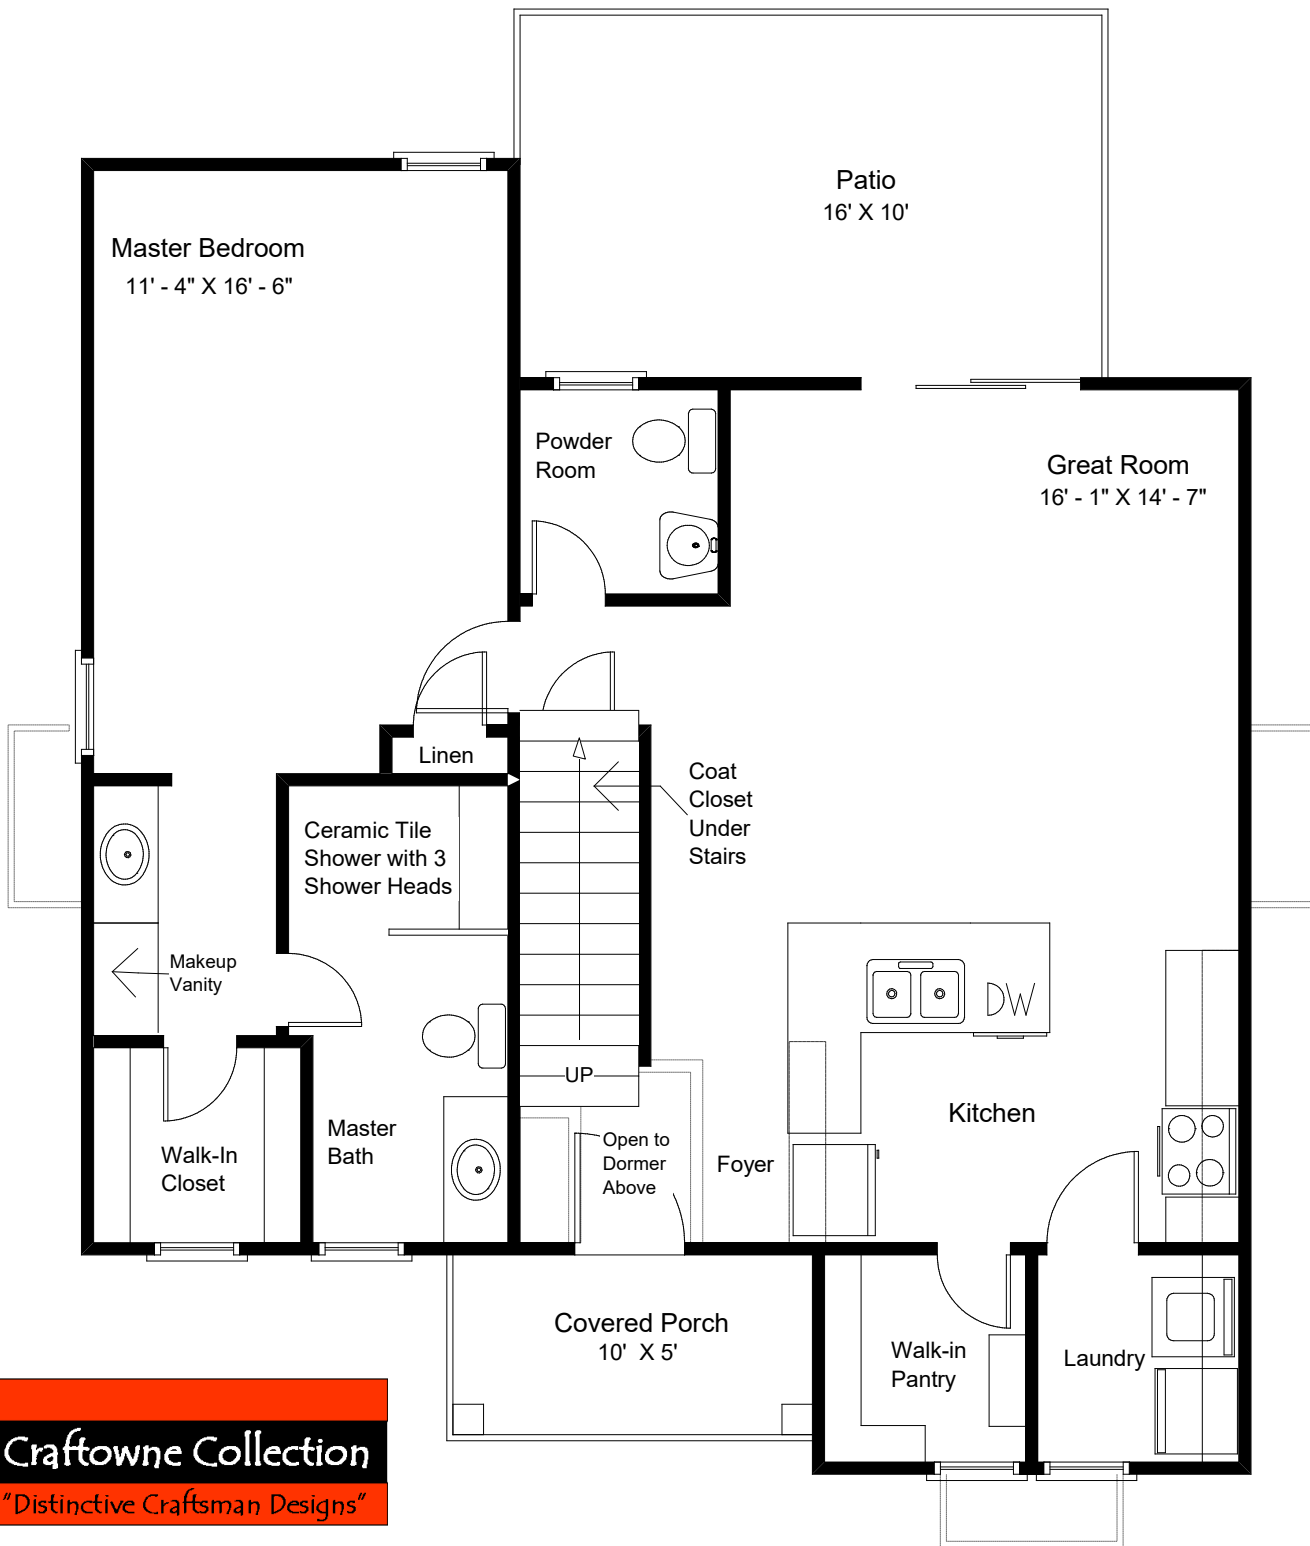

*The Georgetowne-Cottage XI
Elevation B-S2-2

"Live the Great Life"

"Live the Great Life"

The Georgetowne - Cottage XI - HB

Elevation B-S2-2
with Bath Option C

Heated Area, 1st Floor: 912 Sq. Ft.
Heated Area, 2nd Floor: 664 Sq. Ft.
Total Heated Area: 1576 Sq. Ft.
Covered Porch: 50 Sq. Ft.
Total Under Roof: 1626 Sq. Ft.

"Live the Great Life"

The Georgetowne
Cottage XI - HB
Elevation B-S2-2
with Bath Option C
Heated Area, 2nd Floor: 664 Sq. Ft.