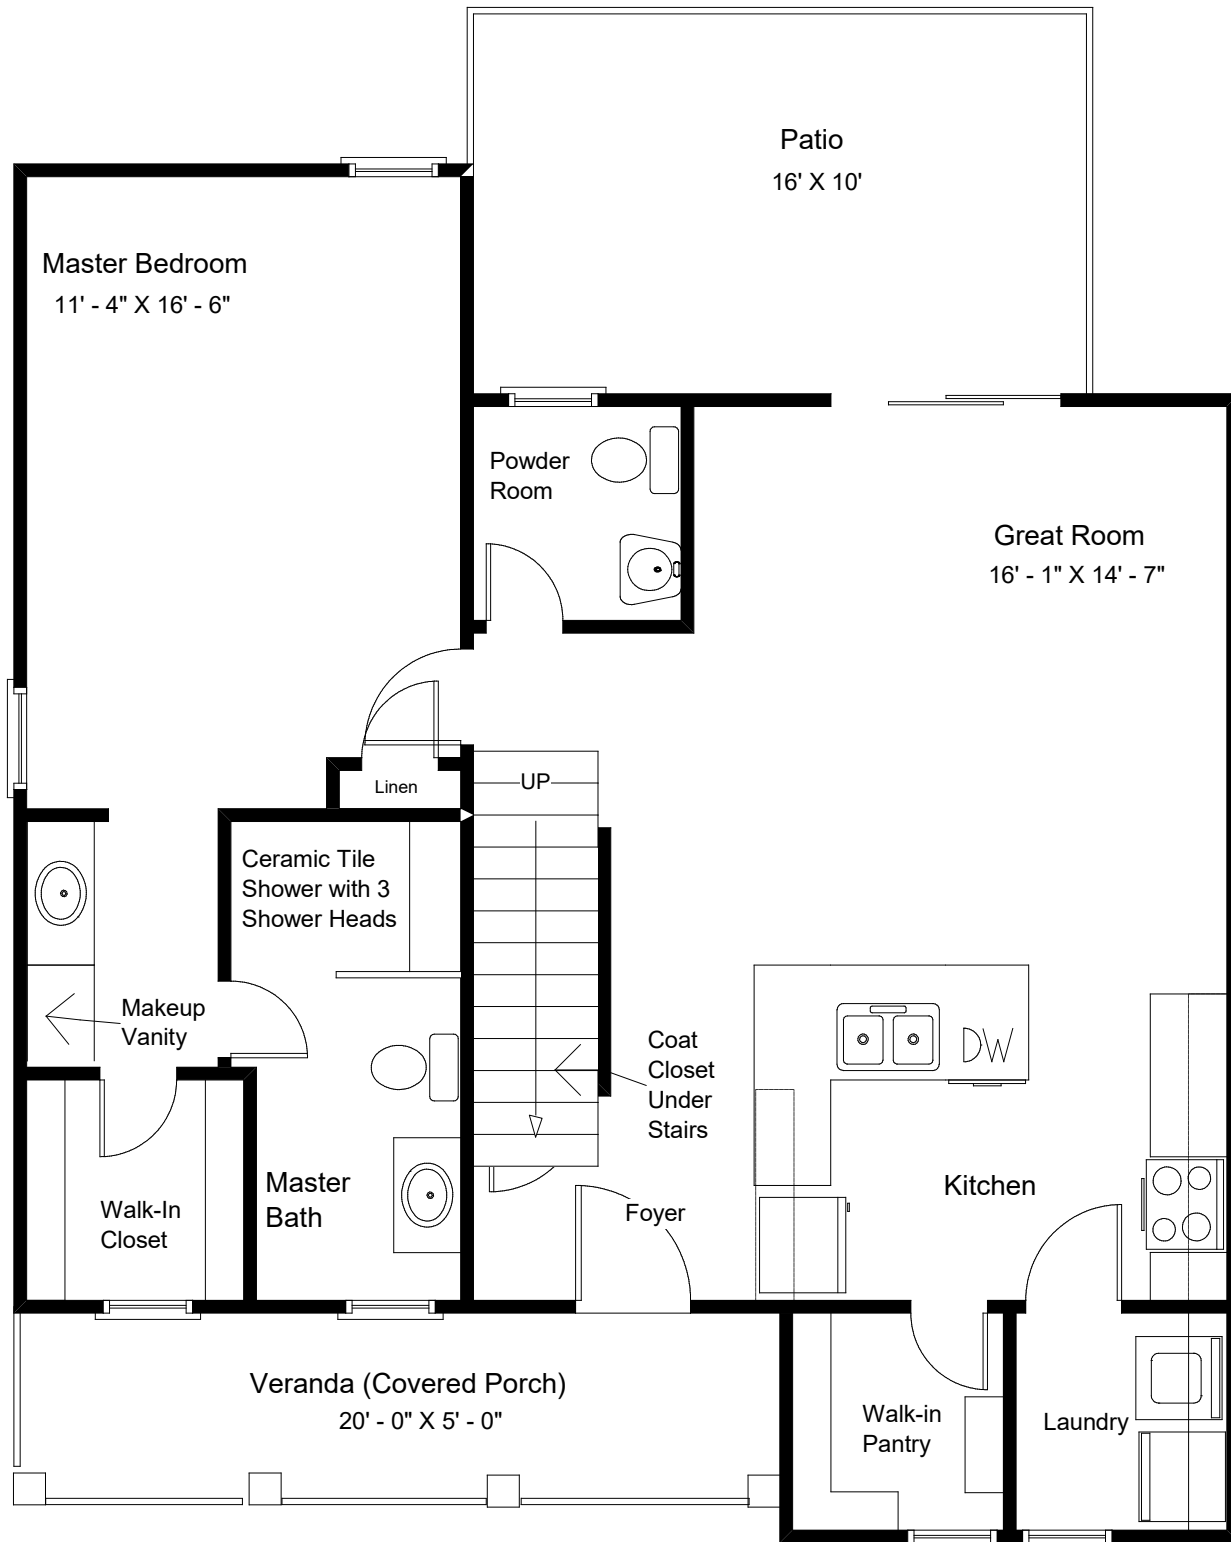

*The St George Veranda- Chalet VIII
Elevation P3 A-2

"Live the Great Life"

"Live the Great Life"

The St. George Veranda VIII - HB Elevation P3 A-2 with Bath Option C

Heated Area, 1st Floor: 912. Sq. Ft.

Heated Area, 2nd Floor: 448 Sq. Ft.

Total Heated Area: 1360 Sq. Ft.

Covered Porch: 200 Sq. Ft.

Total Under Roof: 1560 Sq. Ft.

"Live the Great Life"

The St. George
Veranda VIII - HB
Elevation P3 A-2
with Bath Option C
Heated Area, 2nd Floor: 448 Sq. Ft.