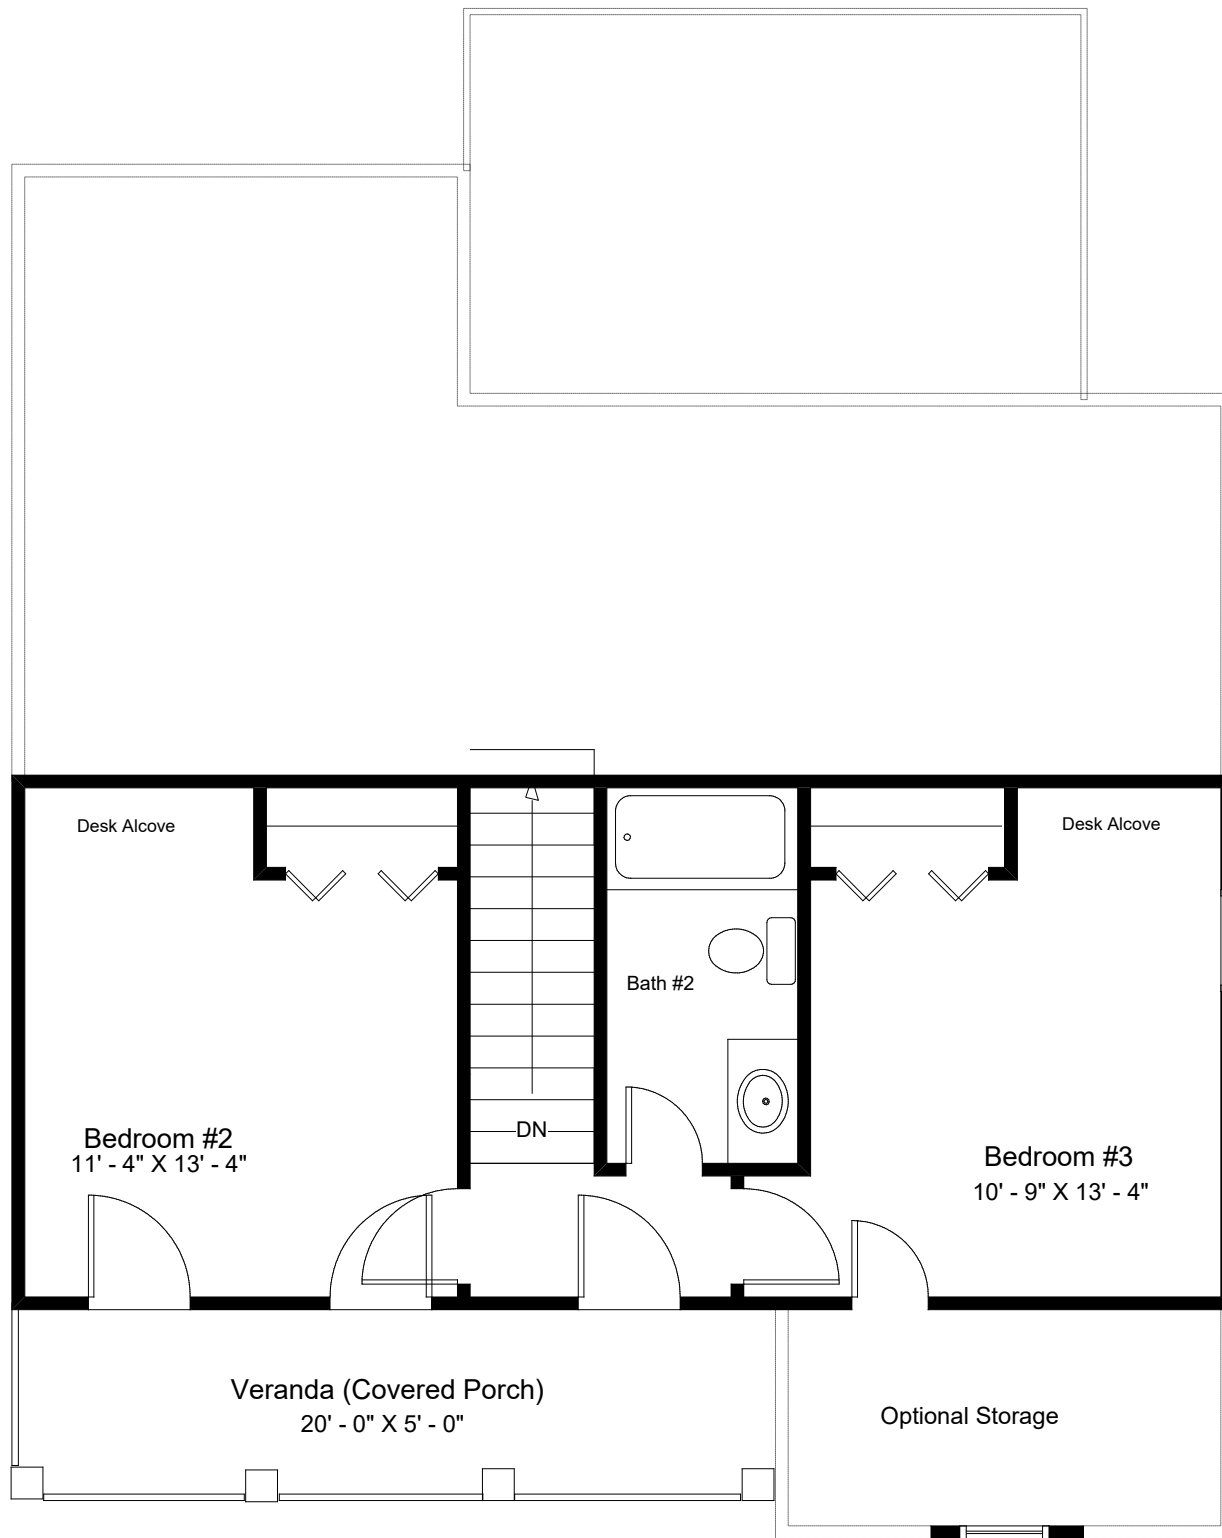

*The St George Veranda- Chalet VIII
Elevation P3 A-2

"Live the Great Life"

"Live the Great Life"

The St. George Veranda VIII - HB Elevation P3 A-2 with Bath Option C

Heated Area, 1st Floor: 912. Sq. Ft.

Heated Area, 2nd Floor: 448 Sq. Ft.

Total Heated Area: 1360 Sq. Ft.

Covered Porch: 200 Sq. Ft.

Total Under Roof: 1560 Sq. Ft.

"Live the Great Life"

The St. George
Veranda VIII - HB
Elevation P3 A-2
with Bath Option C
Heated Area, 2nd Floor: 448 Sq. Ft.