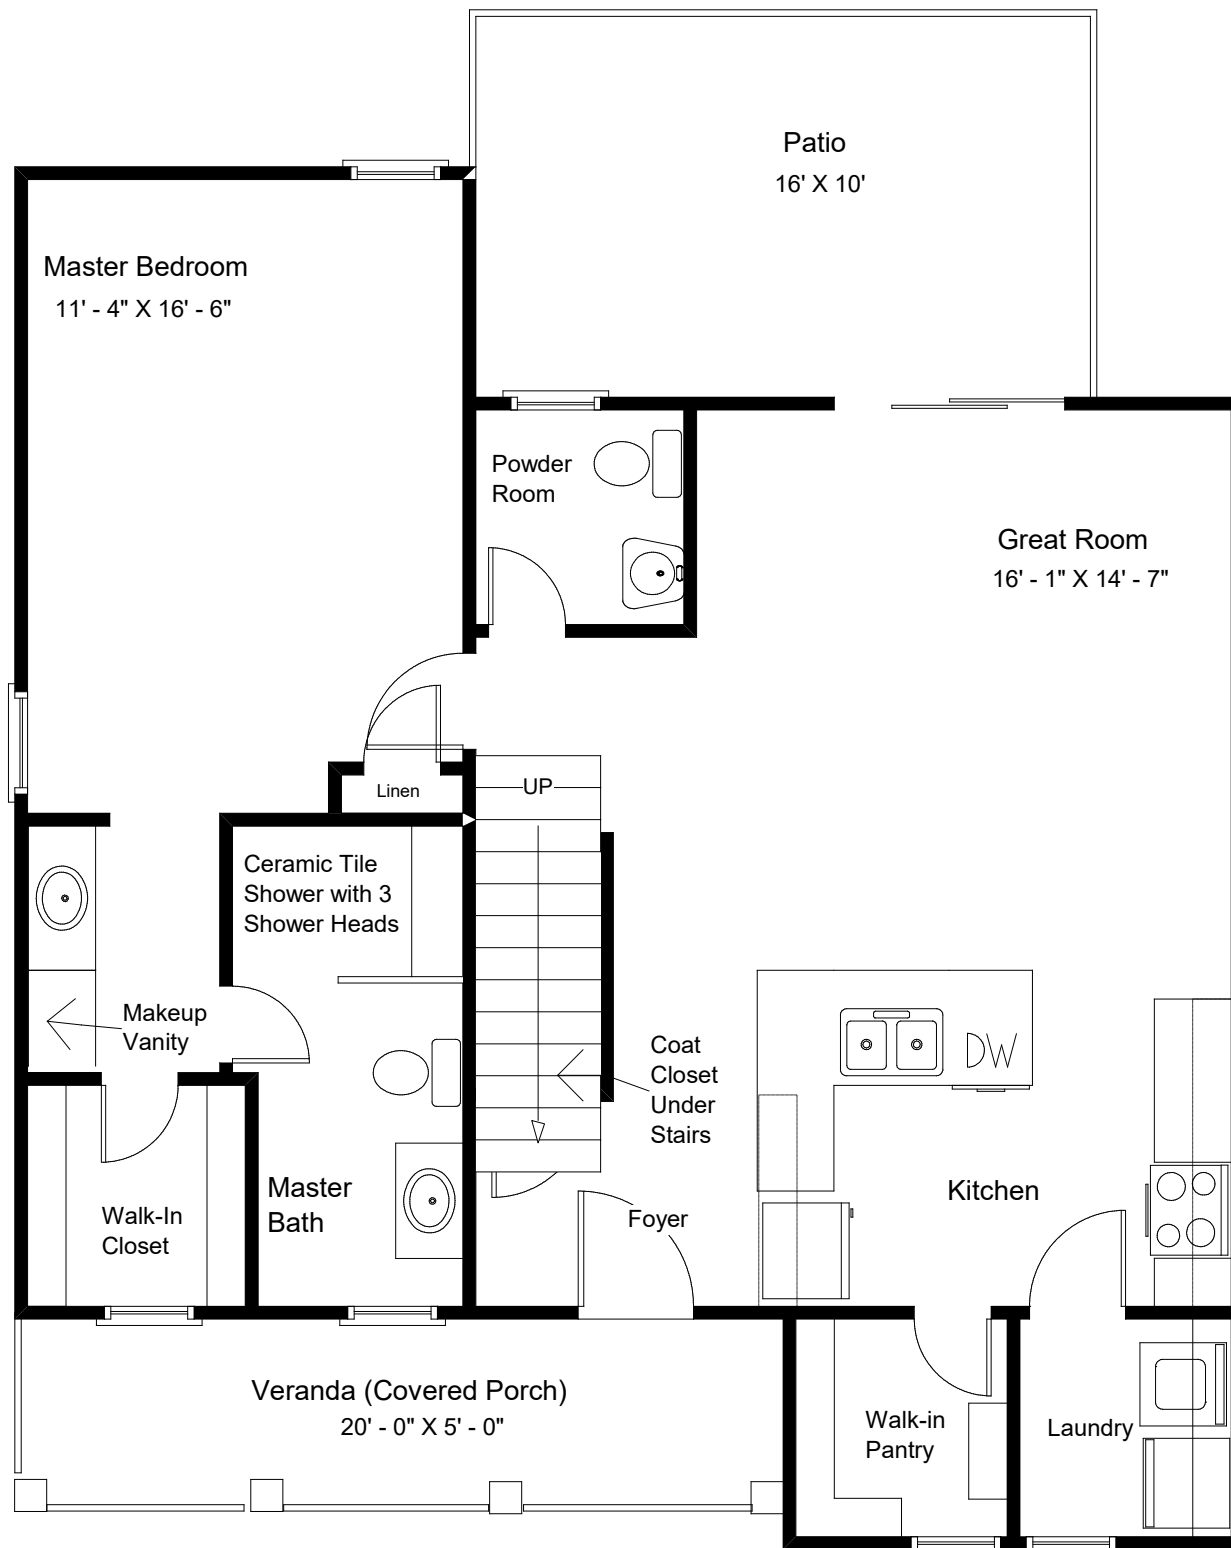

\*The St George Veranda- Chalet XIV  
Elevation P3 A-2

"Live the Great Life"

"Live the Great Life"

# The St. George Veranda XIV Elevation P3 A-2 with Bath Option C

Heated Area, 1st Floor: 912. Sq. Ft.

Heated Area, 2nd Floor: 520 Sq. Ft.

Total Heated Area: 1432 Sq. Ft.

Covered Porch: 200 Sq. Ft.

Total Under Roof: 1632 Sq. Ft.

"Live the Great Life"

# The St. George Veranda XIV Elevation P3 A-2

with Bath Option C

Heated Area, 2nd Floor: 520 Sq. Ft.