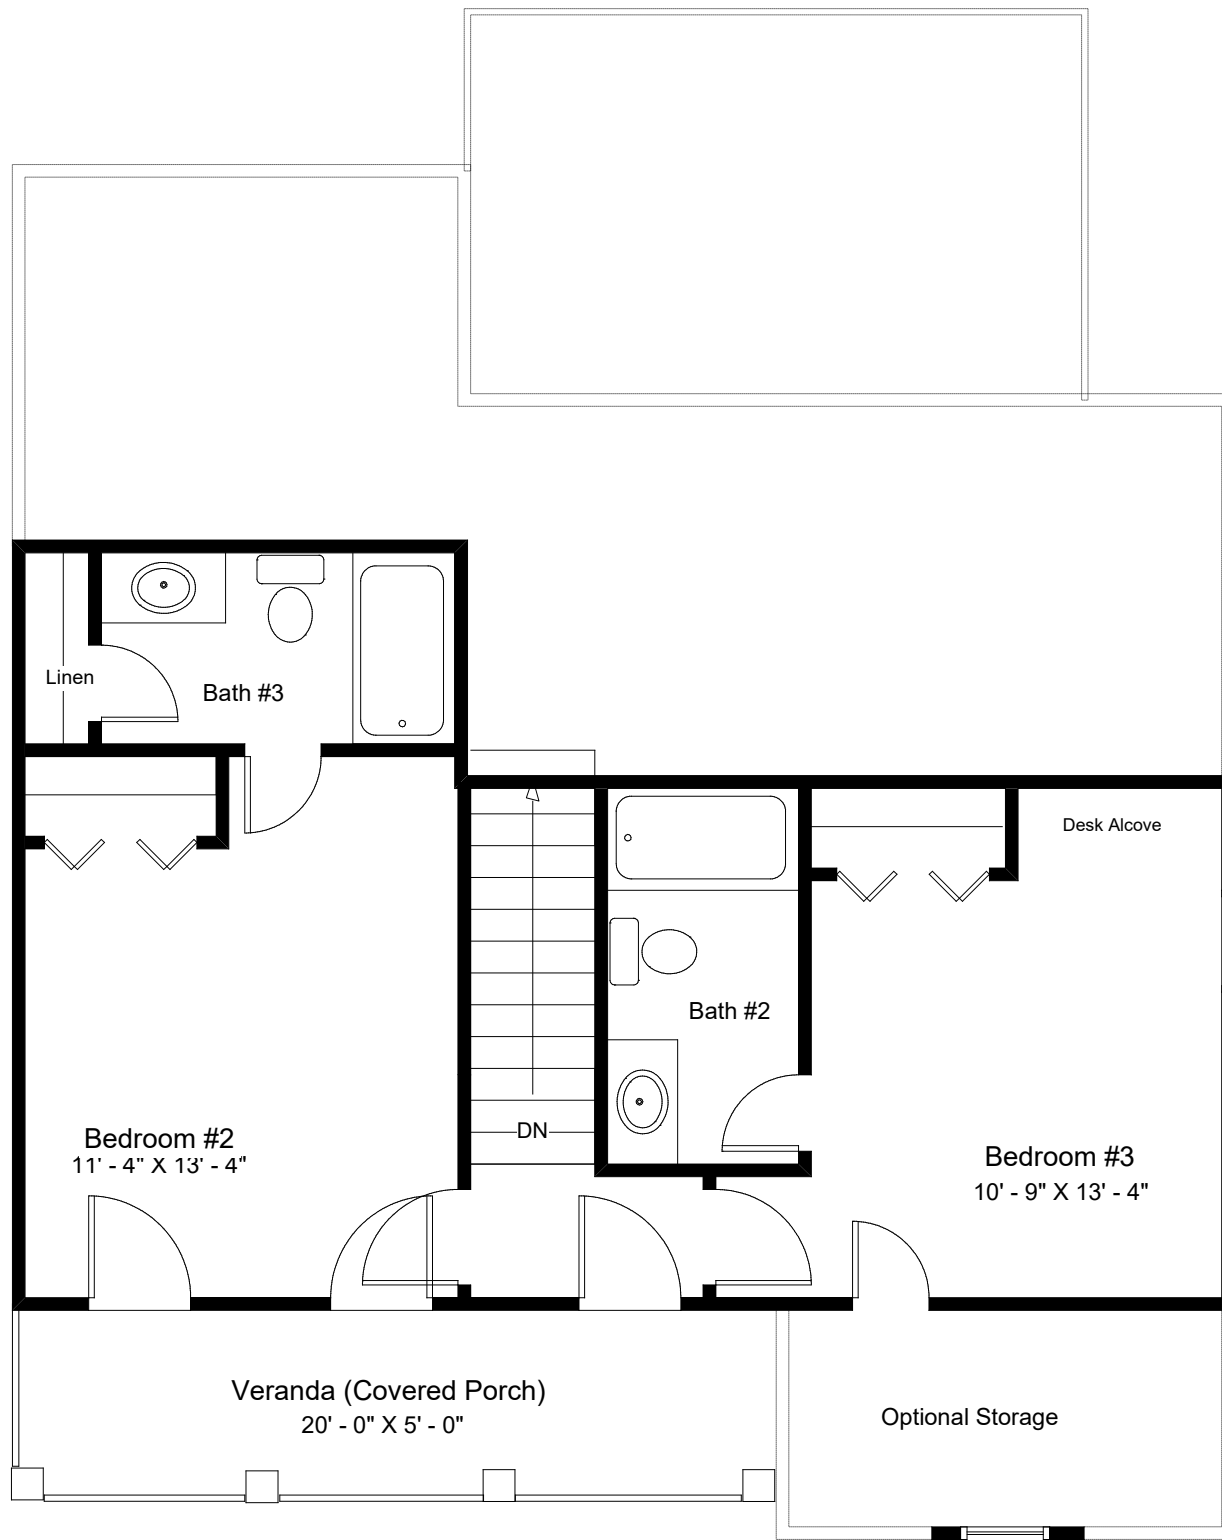

\*The St George Veranda- Chalet XIV  
Elevation P3 A-2

"Live the Great Life"

"Live the Great Life"

# The St. George Veranda XIV Elevation P3 A-2 with Bath Option C

Heated Area, 1st Floor: 912. Sq. Ft.

Heated Area, 2nd Floor: 520 Sq. Ft.

Total Heated Area: 1432 Sq. Ft.

Covered Porch: 200 Sq. Ft.

Total Under Roof: 1632 Sq. Ft.

"Live the Great Life"

# The St. George Veranda XIV Elevation P3 A-2

with Bath Option C

Heated Area, 2nd Floor: 520 Sq. Ft.