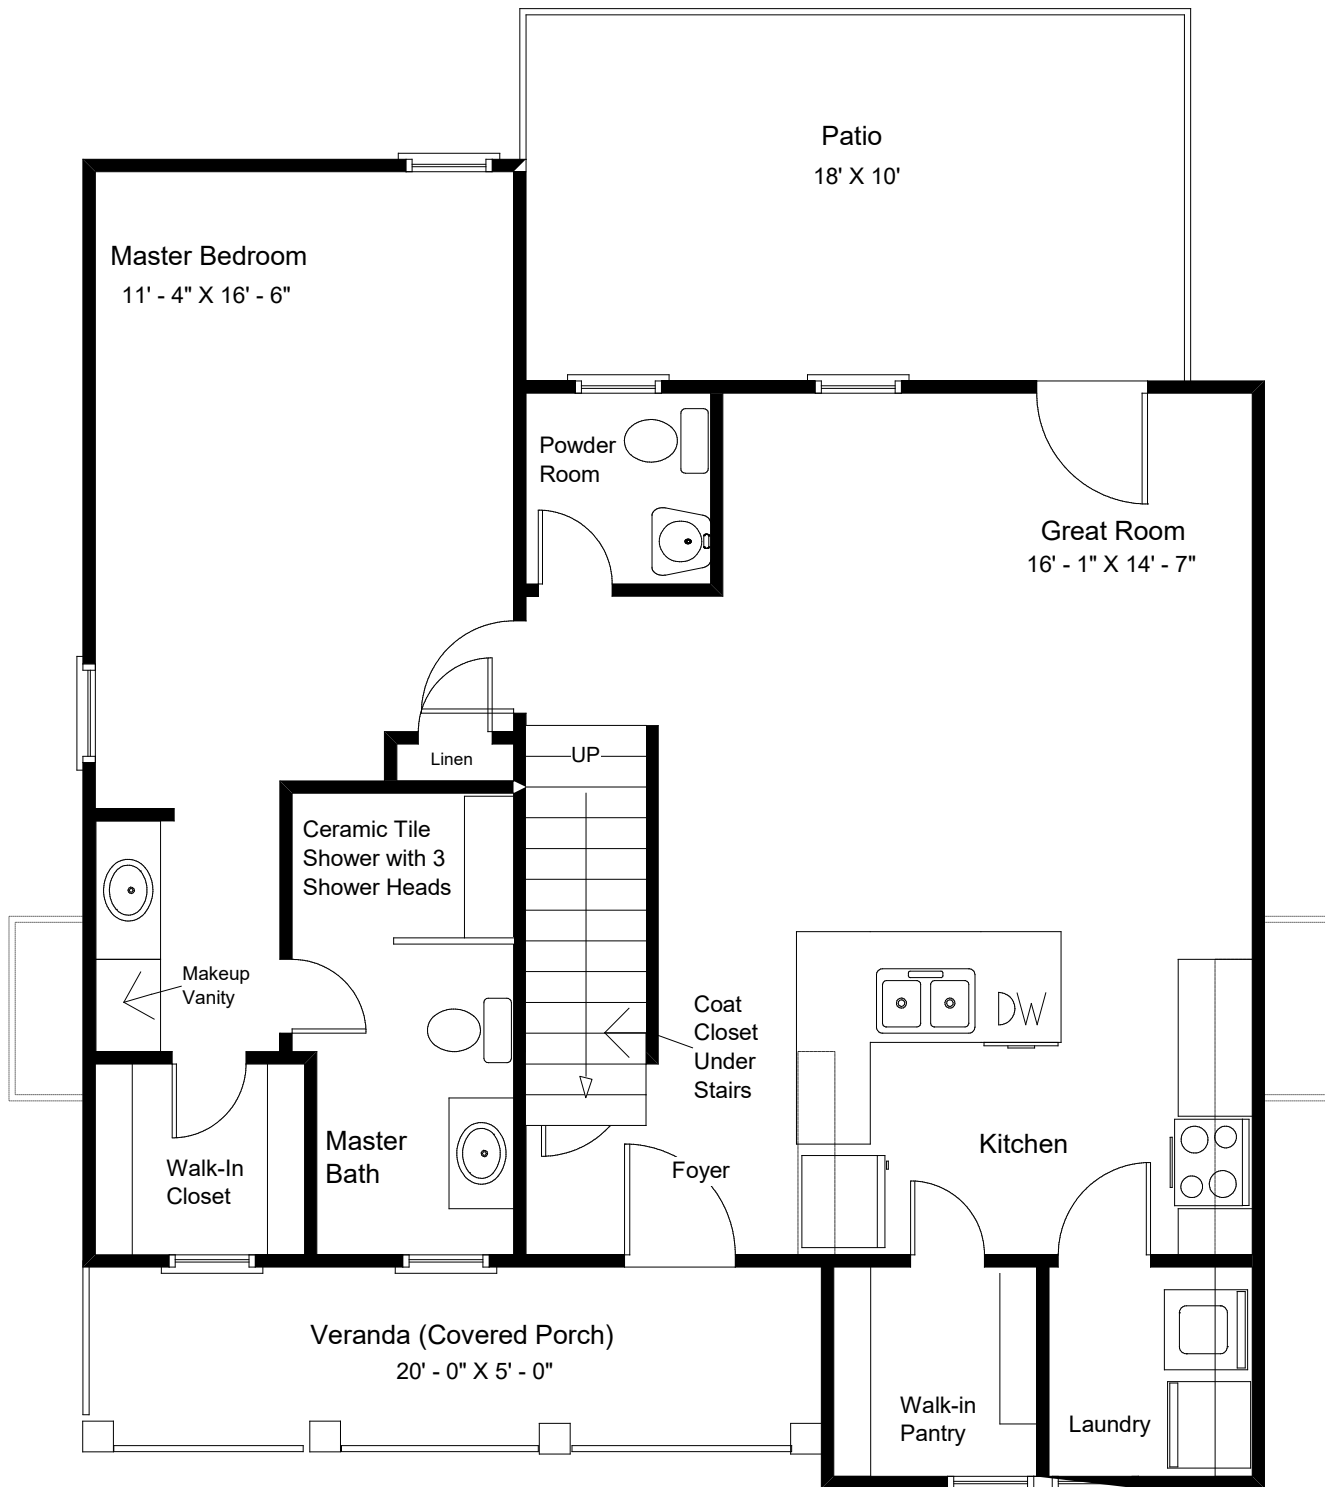

*The St George Veranda- Chalet XXI
Elevation P3 C-2

"Live the Great Life"

"Live the Great Life"

The St. George Veranda XXI

with Balconies

Elevation P3 C - 2

with Bath Option C

Heated Area, 1st Floor: 912. Sq. Ft.

Heated Area, 2nd Floor: 592 Sq. Ft.

Total Heated Area: 1504 Sq. Ft.

Covered Porch: 200 Sq. Ft.

Total Under Roof: 1704 Sq. Ft.

"Live the Great Life"

**The St. George
Veranda XXI
with Balconies
Elevation P3 C-2
with Bath Option C**

Heated Area, 2nd Floor: 592 Sq. Ft.