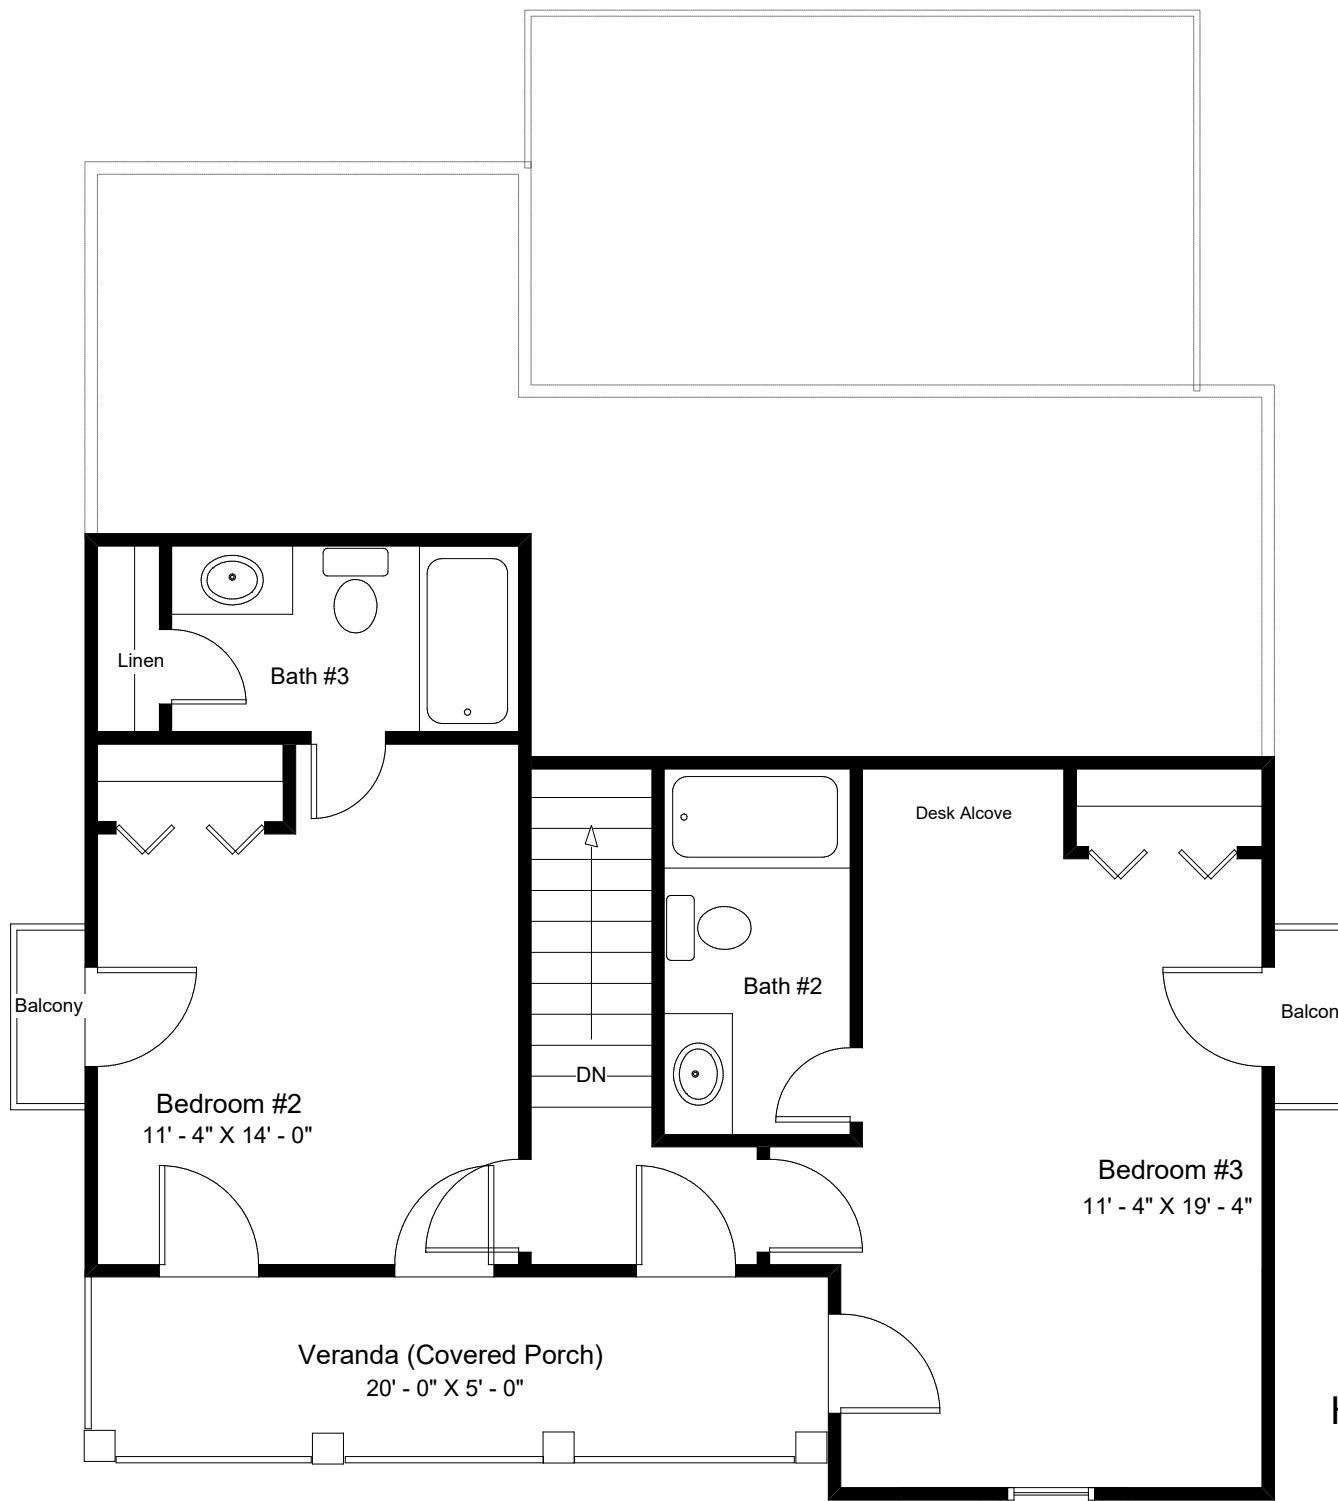

*The St George Veranda- Chalet XXI
Elevation P3 C-2

"Live the Great Life"

"Live the Great Life"

The St. George Veranda XXI

with Balconies

Elevation P3 C - 2

with Bath Option C

Heated Area, 1st Floor: 912. Sq. Ft.

Heated Area, 2nd Floor: 592 Sq. Ft.

Total Heated Area: 1504 Sq. Ft.

Covered Porch: 200 Sq. Ft.

Total Under Roof: 1704 Sq. Ft.

"Live the Great Life"

**The St. George
Veranda XXI
with Balconies
Elevation P3 C-2
with Bath Option C**

Heated Area, 2nd Floor: 592 Sq. Ft.