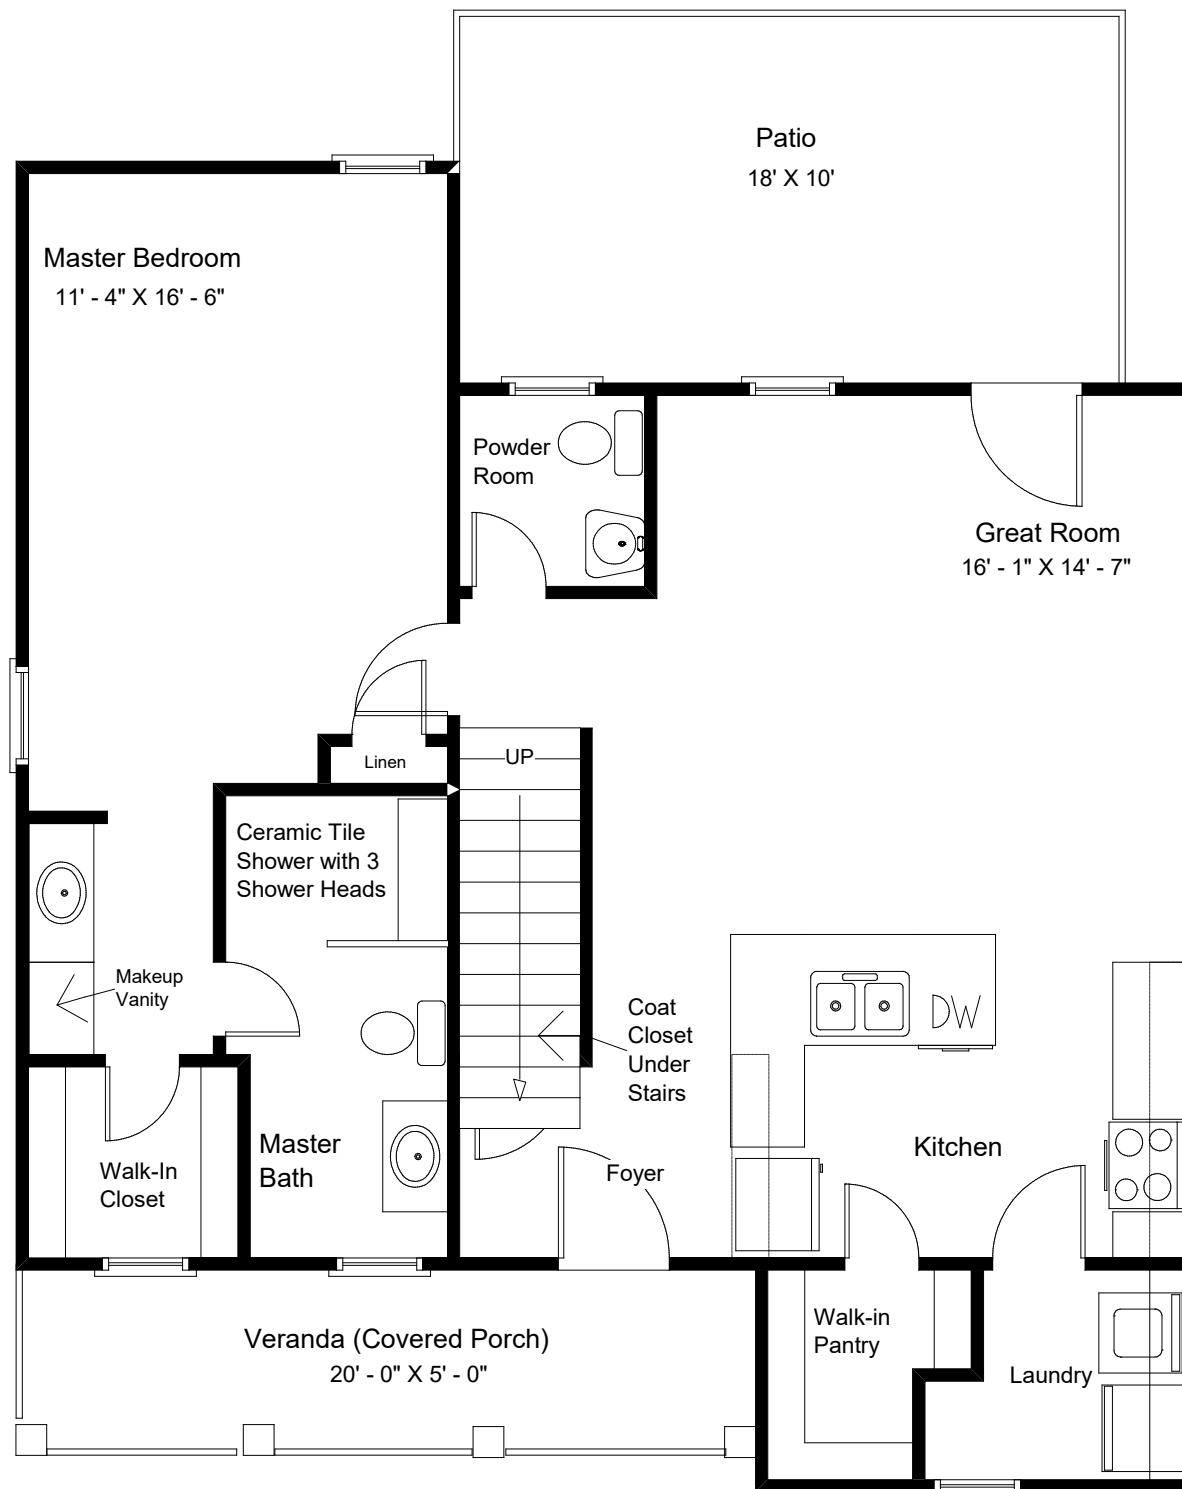

*The St George-Veranda XXI
Elevation P1 A-1 w/No Balconies

"Live the Great Life"

"Live the Great Life"

The St. George Veranda XXI

with No Balcony

Elevation P3 A - 1

with Bath Option C

Heated Area, 1st Floor: 912. Sq. Ft.

Heated Area, 2nd Floor: 592 Sq. Ft.

Total Heated Area: 1504 Sq. Ft.

Covered Porch: 200 Sq. Ft.

Total Under Roof: 1704 Sq. Ft.

"Live the Great Life"

The St. George
Veranda XXI
with No Balcony
Elevation P3 A-1
with Bath Option C

Heated Area, 2nd Floor: 592 Sq. Ft.