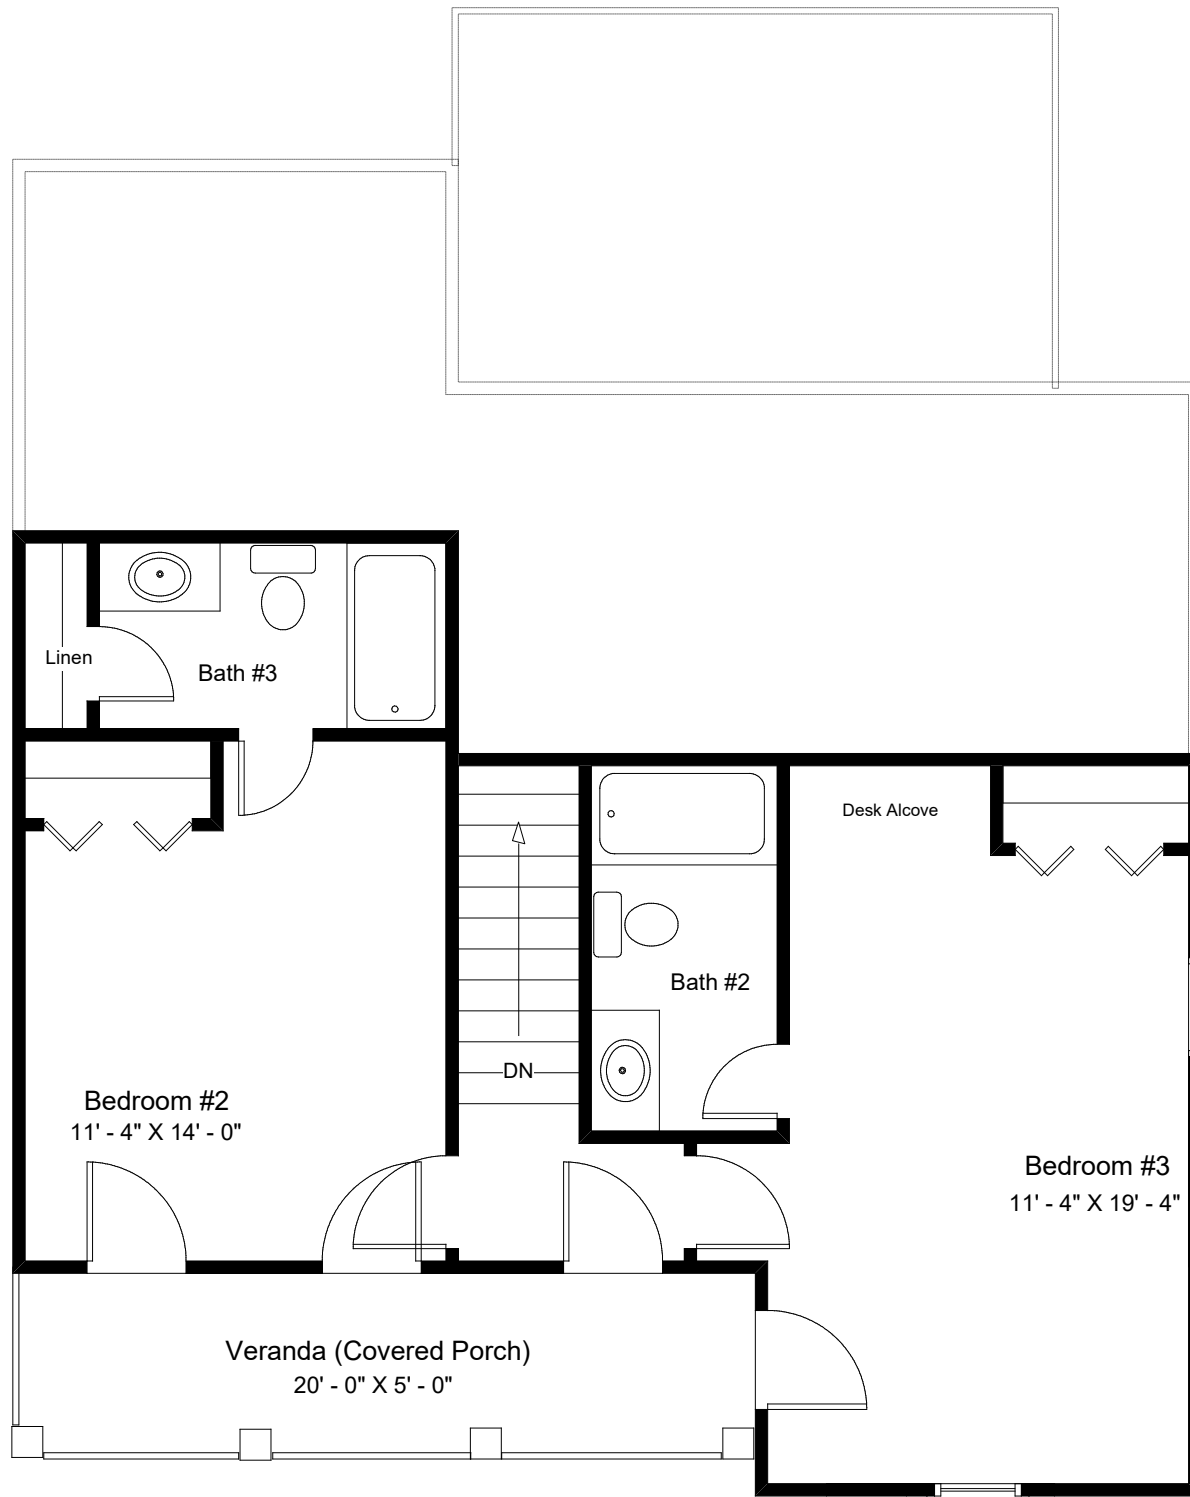

*The St George-Veranda XXI
Elevation P1 A-1 w/No Balconies

"Live the Great Life"

"Live the Great Life"

The St. George Veranda XXI

with No Balcony

Elevation P3 A - 1

with Bath Option C

Heated Area, 1st Floor: 912. Sq. Ft.

Heated Area, 2nd Floor: 592 Sq. Ft.

Total Heated Area: 1504 Sq. Ft.

Covered Porch: 200 Sq. Ft.

Total Under Roof: 1704 Sq. Ft.

"Live the Great Life"

The St. George
Veranda XXI
with No Balcony
Elevation P3 A-1
with Bath Option C

Heated Area, 2nd Floor: 592 Sq. Ft.