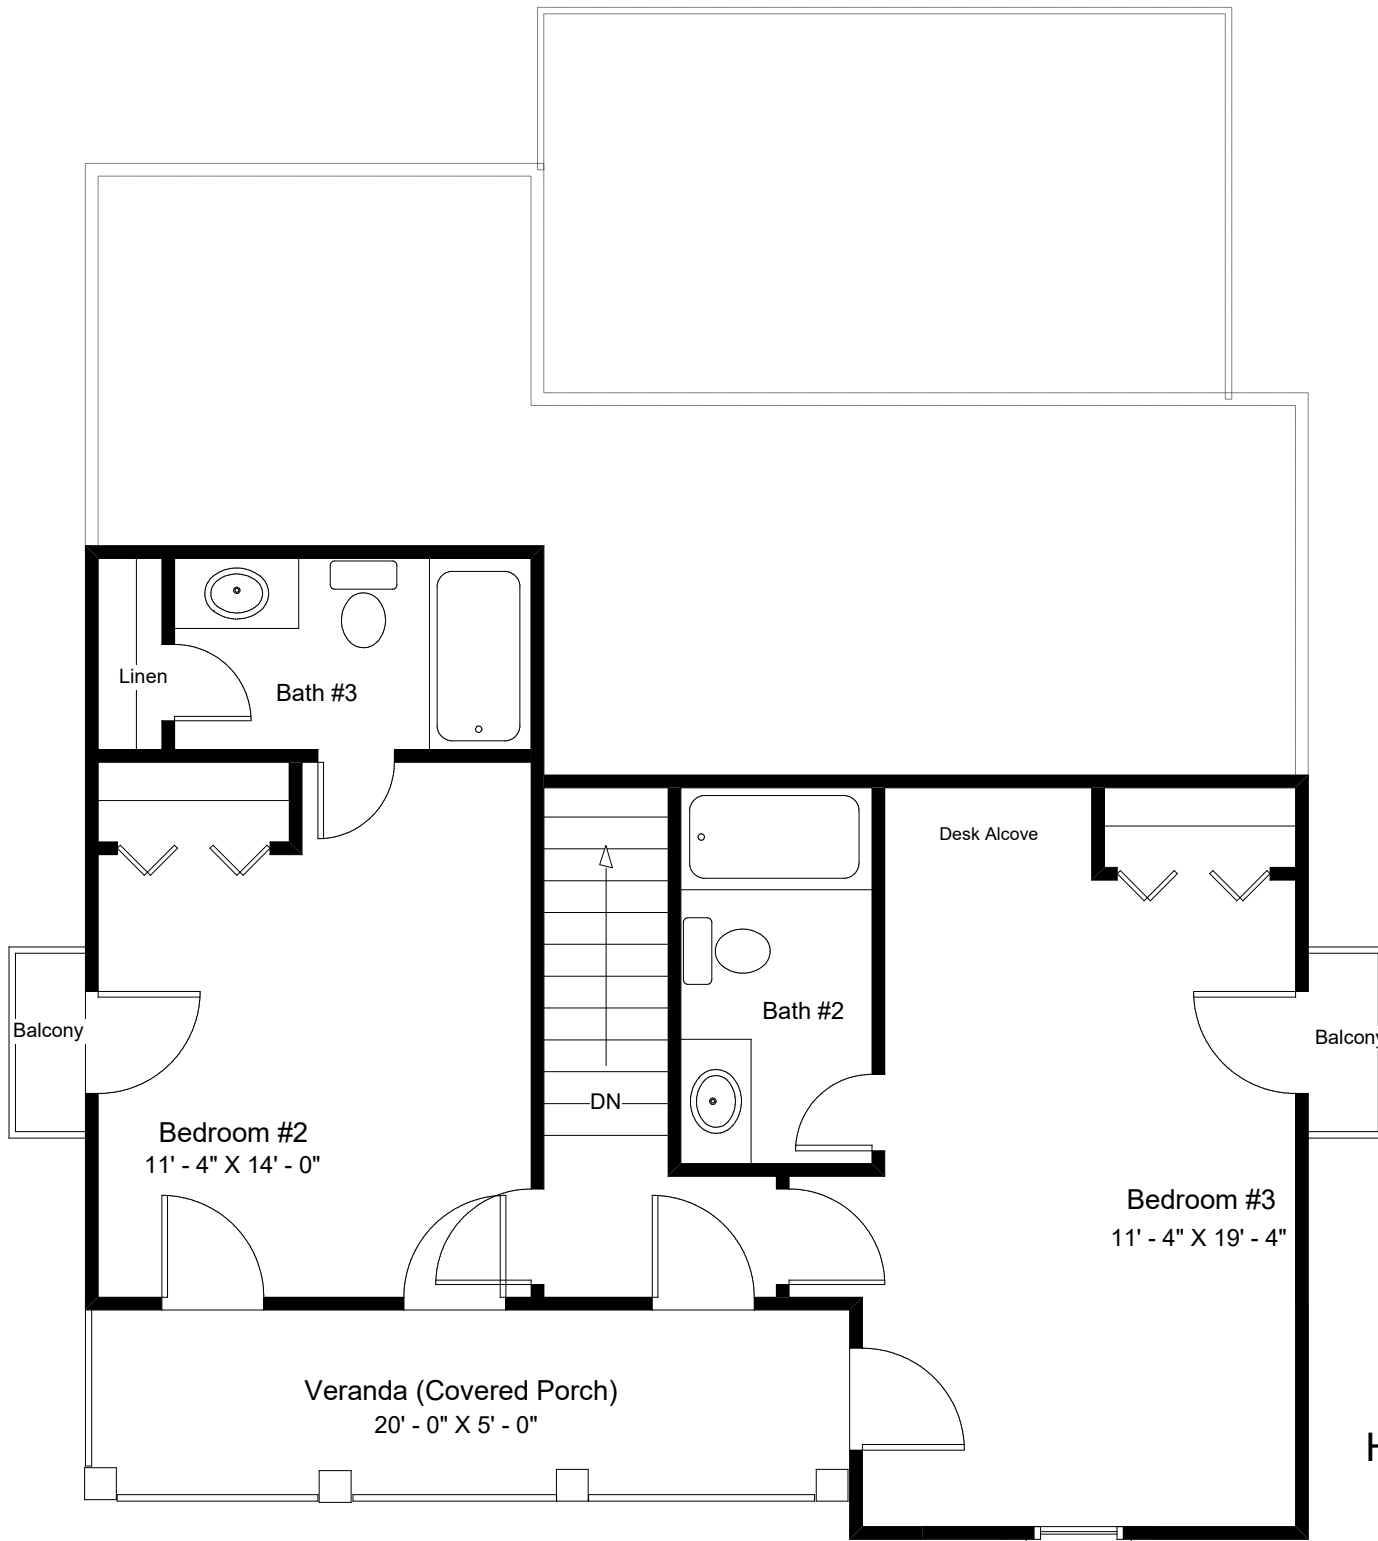

*The St George Veranda- Chalet XXI
Elevation P3 A-2

"Live the Great Life"

"Live the Great Life"

The St. George Veranda XXI

with Balconies

Elevation P3 A - 2

with Bath Option C

Heated Area, 1st Floor: 912. Sq. Ft.

Heated Area, 2nd Floor: 592 Sq. Ft.

Total Heated Area: 1504 Sq. Ft.

Covered Porch: 200 Sq. Ft.

Total Under Roof: 1704 Sq. Ft.

"Live the Great Life"

The St. George
Veranda XXI
with Balconies
Elevation P3 A-2
with Bath Option C

Heated Area, 2nd Floor: 592 Sq. Ft.