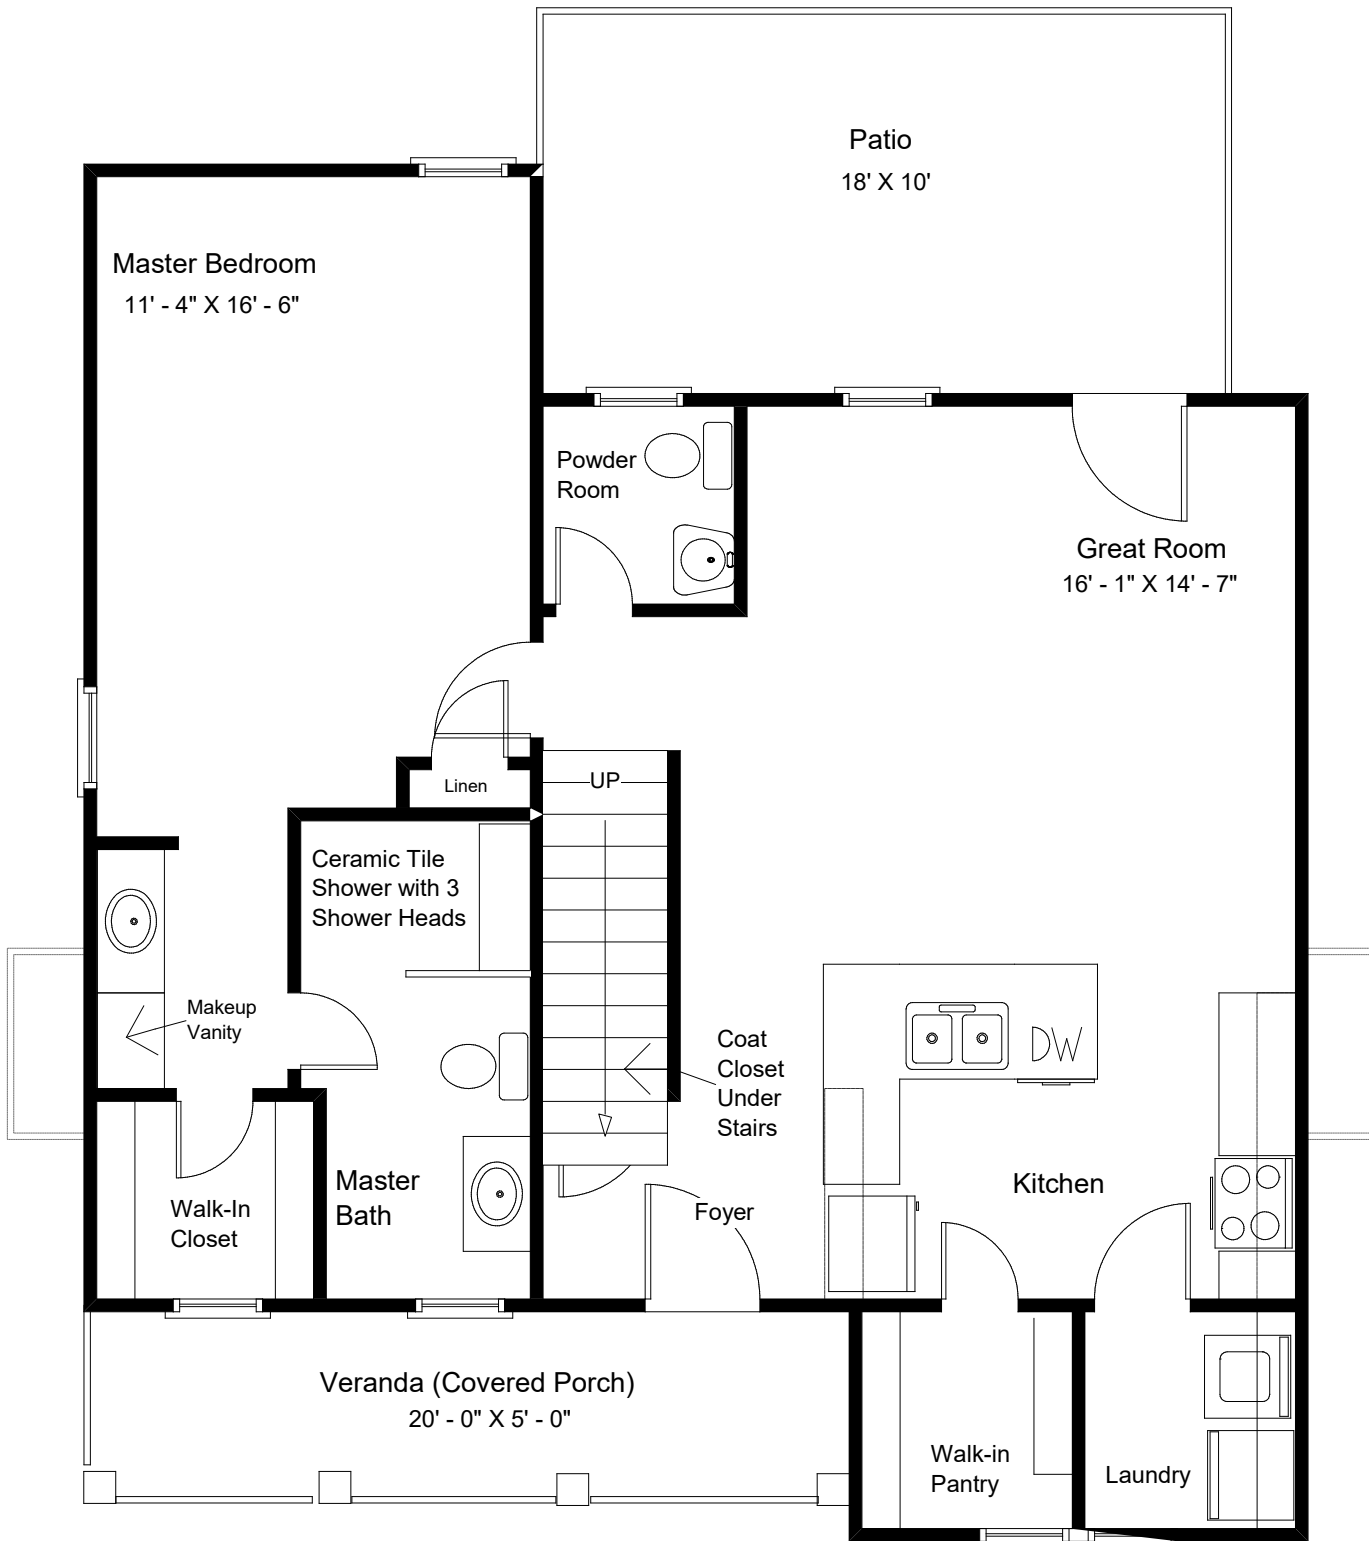

*The St George Veranda- Chalet XXI
Elevation P3 A-2

"Live the Great Life"

"Live the Great Life"

The St. George Veranda XXI

with Balconies

Elevation P3 A - 2

with Bath Option C

Heated Area, 1st Floor: 912. Sq. Ft.

Heated Area, 2nd Floor: 592 Sq. Ft.

Total Heated Area: 1504 Sq. Ft.

Covered Porch: 200 Sq. Ft.

Total Under Roof: 1704 Sq. Ft.

"Live the Great Life"

The St. George
Veranda XXI
with Balconies
Elevation P3 A-2
with Bath Option C

Heated Area, 2nd Floor: 592 Sq. Ft.