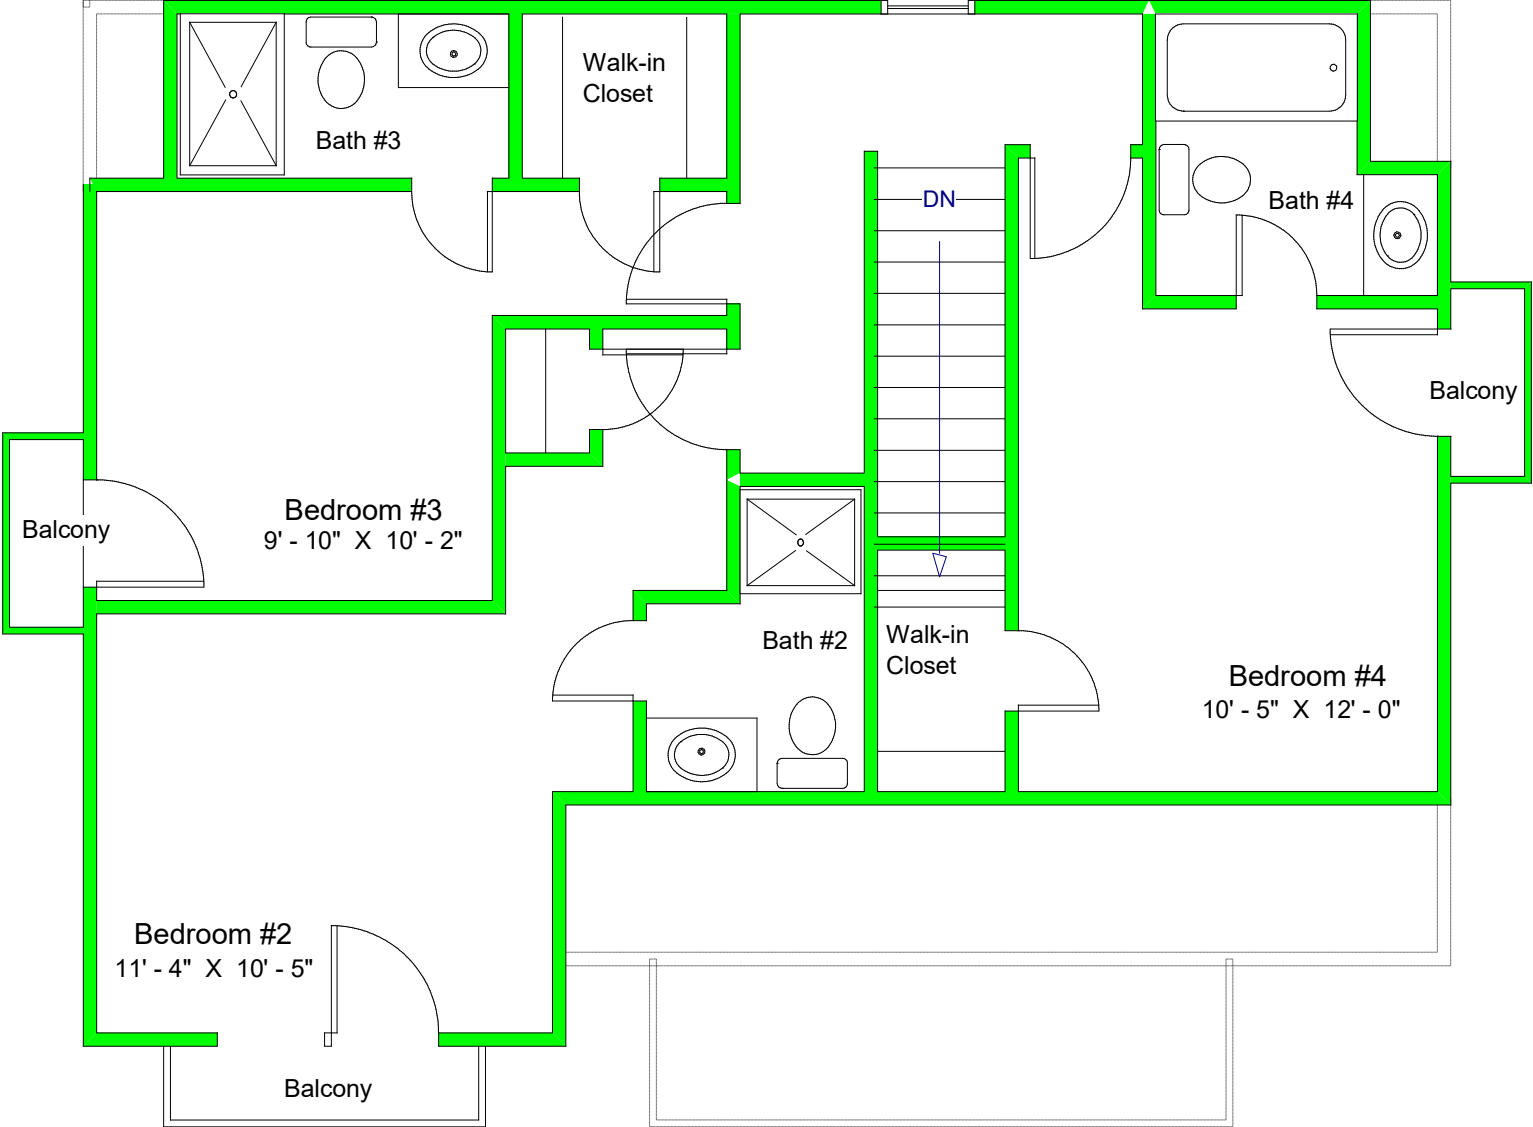

The Trenton 1+3 - 1Unit 4 Bedroom Apartment Building Elevation

Craftowne Homes

"Distinctive Craftsman Style Homes"

"Live the Great Life"

1st Floor Area: 840 Sq. Ft.
 2nd Floor Area: 744 Sq. Ft.
 1st & 2nd Floor Apt Area.:1584 Sq. Ft.
 Covered Porches.: 58 Sq. Ft.
 Total Under Roof.: 1642 Sq. Ft.
 1st & 2nd Floor Trenton Apt.

1st Floor (1st Level) of 2 Level Trenton 1+3 - 1 Unit Apt. Building

"Live the Great Life"

2nd Floor Area: 744 Sq. Ft.

2nd Floor (2nd Level) of 2 Level Trenton 1+3 - 1 Unit Apt. Building "Live the Great Life"