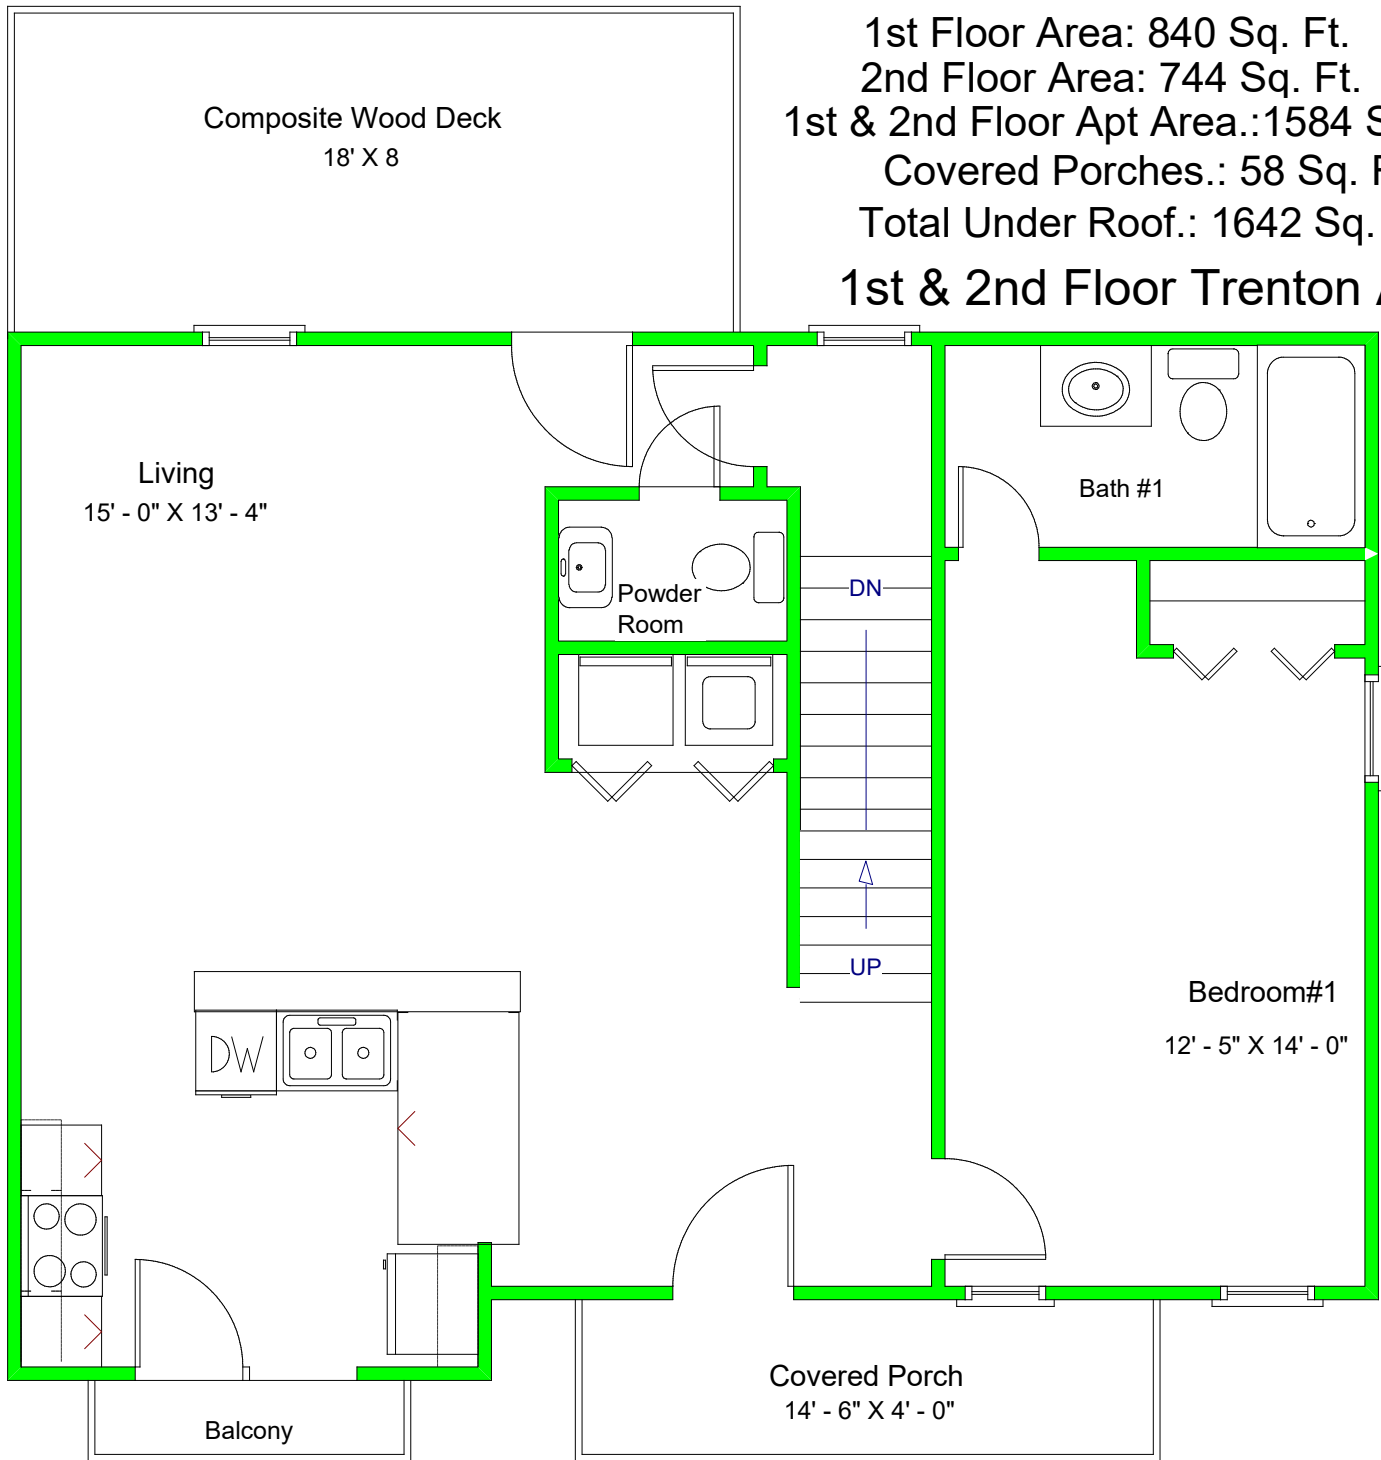

The Trenton 1+3 - 1Unit 4 Bedroom Apartment Building Elevation

Craftowne Homes

"Distinctive Craftsman Style Homes"

"Live the Great Life"

1st Floor Area: 840 Sq. Ft.
 2nd Floor Area: 744 Sq. Ft.
 1st & 2nd Floor Apt Area.:1584 Sq. Ft.
 Covered Porches.: 58 Sq. Ft.
 Total Under Roof.: 1642 Sq. Ft.
 1st & 2nd Floor Trenton Apt.

1st Floor (1st Level) of 2 Level Trenton 1+3 - 1 Unit Apt. Building

"Live the Great Life"

2nd Floor Area: 744 Sq. Ft.

2nd Floor (2nd Level) of 2 Level Trenton 1+3 - 1 Unit Apt. Building "Live the Great Life"