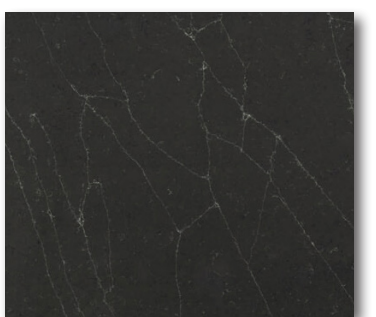

ETERNAL STATUARIO (S)

GRIGIONE (C)

OYSTER GRIGIO (C)

GROUP E

CALACATTA NOVELLO (C)

ETERNAL CALACATTA GOLD (S)

PORTORO (C)

COLOR & SCALE OF PATTERNS SHOWN ARE APPROXIMATE.

C = Corian® Quartz
 S = Silestone®
 V = Viatera®

2CM EDGE THICKNESS OPTIONS

3/4"

Z20

Eased

A20

Pencil

W20