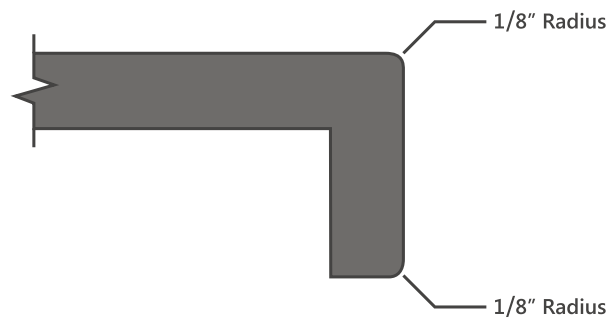

EDGE PROFILES

1/8" EDGE