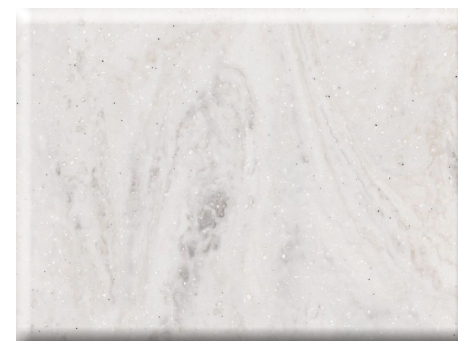

GROUP D

Limestone Prima