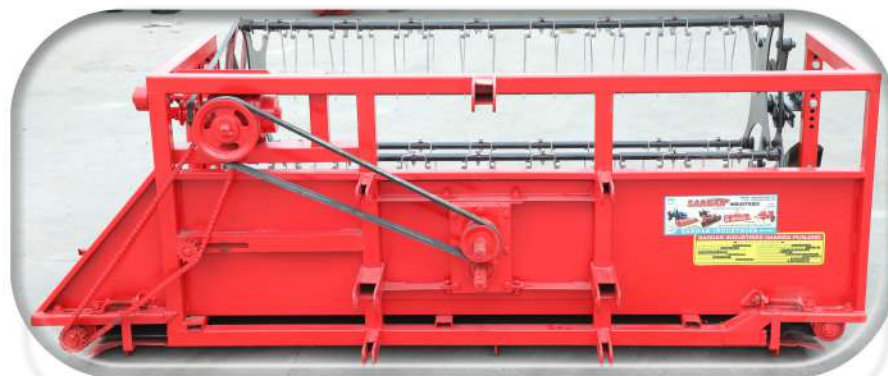

## MULTICROP REAPER

MOONG, CHANA

Sardar Multicrop Reaper has been specially designed for reaping soybeans, pulses, black red & bengal grams and other similar types of crops. This reaper can cut as many sections of crops on a single drive. Helps to reduce requirement of manpower and getting maximum yields due to avoiding spoiling of beans.

Working In Fields

Back View Of Reaper

### Specifications

Tractor Power	35 HP or Above
Hitch Type	4 Point Linkage
Blade Type	Type V
No. Of Blades	As Per Size
Type Of Pickup Mechanism	Conveyor Belt
Cutter Bar	As Per Size
Available Sizes	4' To 8'

### Features :

- Heavy Duty Chassis
- Heavy Duty Blades
- Specially Designed Reel
- Easy To Use
- Low Maintainance
- Heavy Duty Gear Boxes