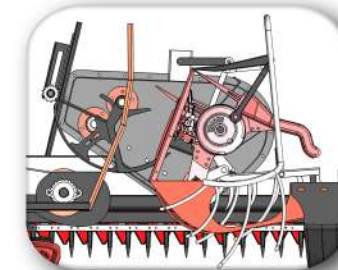

## Specifications

Tractor Power	35 HP or Above
Hitch Type	4 Point Linkage
Blade Type	Type V
No. Of Blades	29
No. Of Fingers	15
Length	2425
Height	710mm
Binder Drive	Gear Drive
Weight	300Kg

## Features :

- Harvesting & Binding Of Crops In Single Operation
- New Design & Graphics
- Amount of crops in bundle is adjustable with spring
- Heavy duty Stars
- Heavy Duty Blades

# REAPER BINDER

Sardar Reaper Binder can do Harvesting and Binding of crops in a single operation. Reaper cut the crops and move the crops on one end with conveyor belts where the crop keeps on collecting using forks. After required amount of crop is collected, the needle goes around the bundle with the twine and knotter ties a knot and throws the bundle out.

**Knotter Mechanism**

**Binding Crops**

**Knotted Crops**