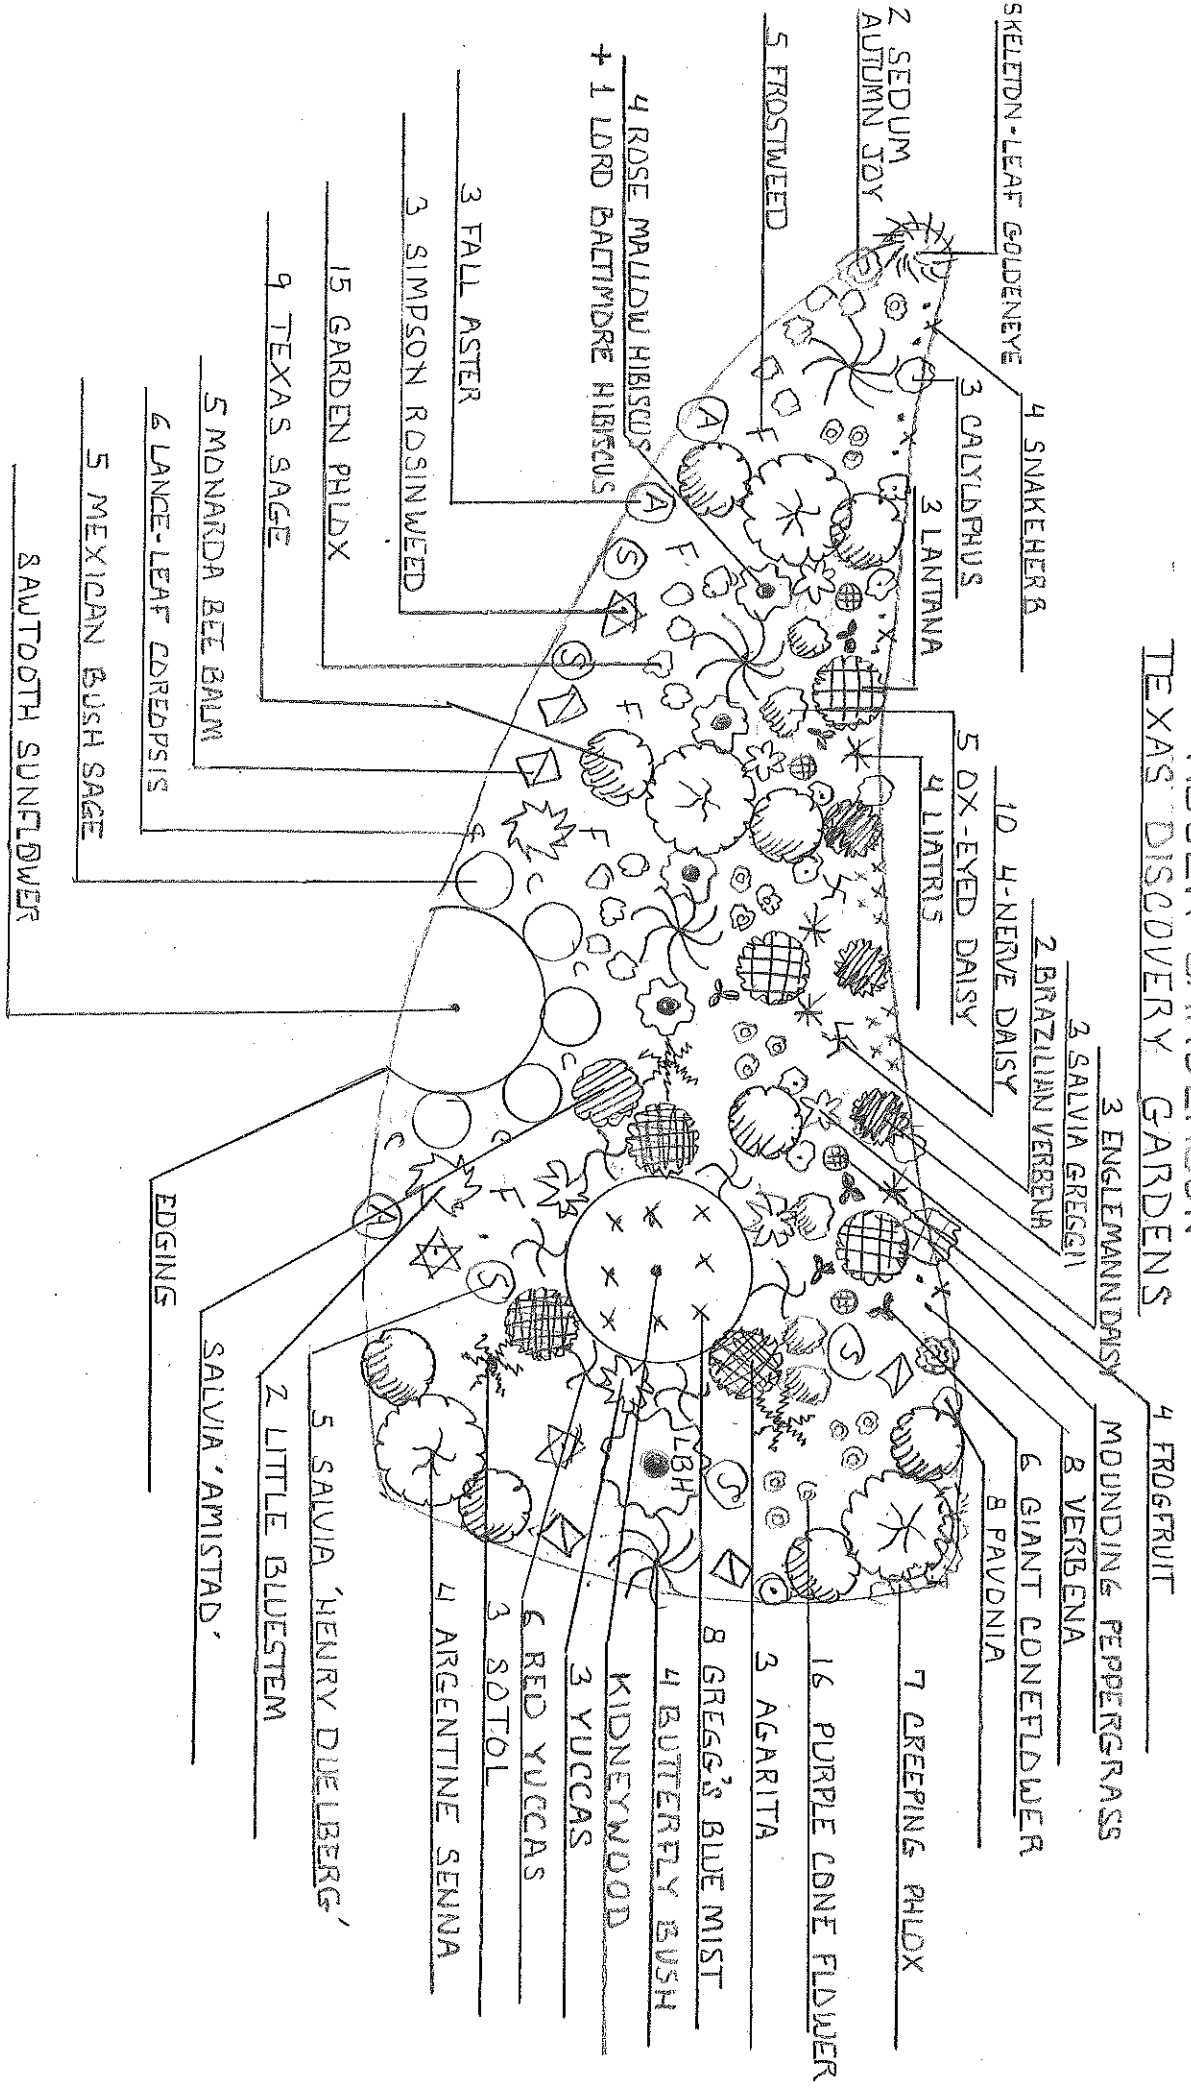

LANDSCAPE DESIGN  
 for  
**WESTLAKE BUTTERFLY GARDEN**

by  
**ROGER SANDERSON**  
 TEXAS DISCOVERY GARDENS

SCALE: 1" = 10'