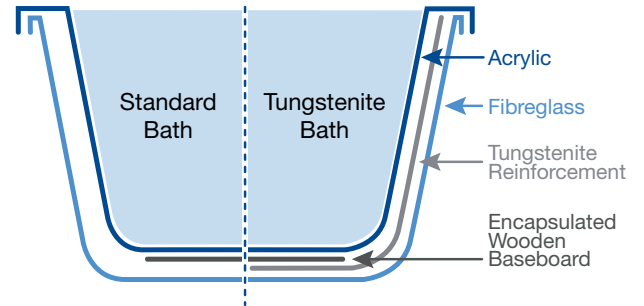

What is Tungstenite?

Tungstenite is a substantially strong, hard wearing coating that is applied to the reverse of the bath, making it as durable as a cast iron bath but with the warmer and easier to maintain finish of acrylic.

What are the benefits?

- Much stronger than acrylic.
- Retains heat for approximately 30 minutes longer than acrylic.
- Improved bath stability and rigidity.
- Increased durability resulting in a longer lifespan.