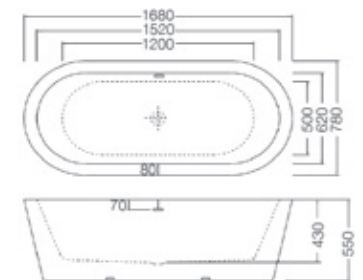

1680 x 780mm
Round Twin Skinned
Freestanding Double Ended Bath

25% OFF

WAS £1,195 NOW £499

Freestanding Bath Shower
Mixer with this product

Order Code: VE600A
FB319/00X