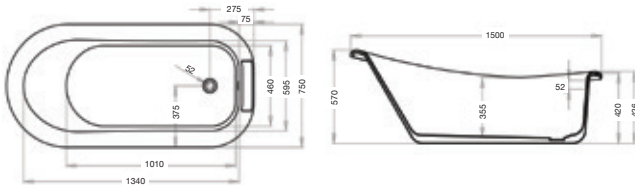

1500 x 750mm
Slipper Freestanding Bath

WAS £799 NOW £499

Order Code: VE310
FB275/00X