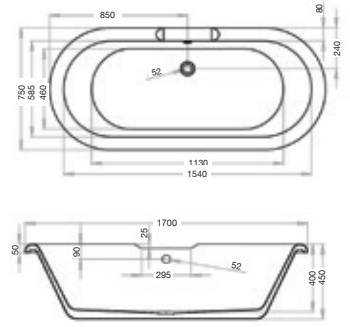

1700 x 750mm
Double Ended Freestanding Bath

WAS £799 NOW £499

Order Code: VE309
FB275/00X