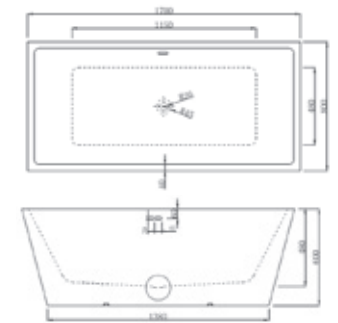

Order Code: WASTEKIT2
FB38/00X

1650 x 700mm
Modern Twin Skinned
Freestanding Double Ended Bath

25% OFF

WAS £1,499 NOW £599

Freestanding Bath Shower
Mixer with this product

Order Code: VE600B
FB319/00X

1700 x 800mm
Minimal Twin Skinned
Freestanding Double Ended Bath