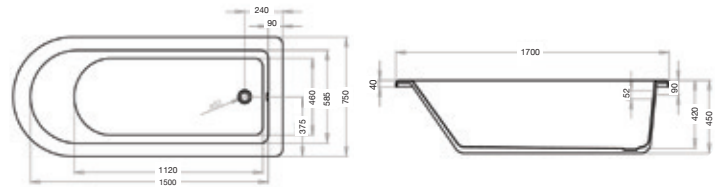

WAS £799 NOW £499

Order Code: VE309
FB275/00X

1500 x 750mm
Slipper Freestanding Bath

WAS £799 NOW £499

Order Code: VE310
FB275/00X

1700 x 750mm
Single Ended Freestanding Bath

WAS £799 NOW £499

Order Code: VE311
FB275/00X