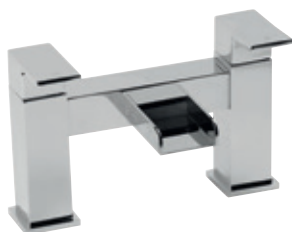

Bath Filler **MP**

WAS £225 NOW £85

Order Code: VBS02
FB53/00X