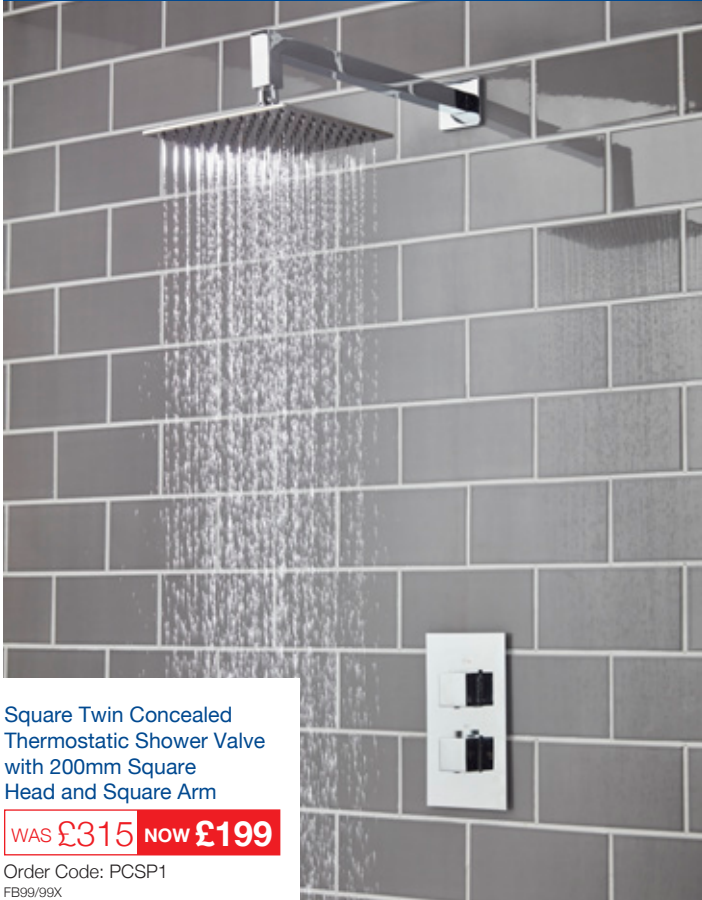

Classic Round Thermostatic Bar Valve and Slide Rail Kit
Height: 700mm

WAS £195 NOW £94

Order Code: BECSREG02
FB47/00X

Ixos Square Thermostatic Bar Valve and Slide Rail Kit
Height: 660mm

WAS £239 NOW £139

Order Code: BIQCSSQE01
FB69/00X

Sphere Shower Column with 200mm Fixed Round Head, Round Hand Set and Thermostatic Bar Valve
Height: 820-1200mm

WAS £319 NOW £179

Order Code: BIQCL7217
FB92/00X

Plaza Shower Column with 200mm Fixed Square Head, Square Hand Set and Thermostatic Bar Valve
Height: 935.5-1250.5mm

WAS £435 NOW £243

Order Code: BIQCL7313
FB122/00X

Shower Pack 1

Square Twin Concealed Thermostatic Shower Valve with 200mm Square Head and Square Arm

WAS £315 NOW £199

Order Code: PCSP1
FB99/99X

Shower Pack 2