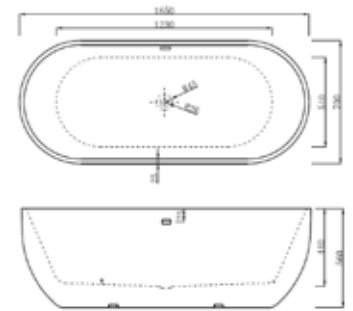

Order Code: WASTEKIT2
FB38/00X

1650 x 700mm
Modern Twin Skinned
Freestanding Double Ended Bath

25% OFF

WAS £1,499 NOW £599

Freestanding Bath Shower
Mixer with this product

Order Code: VE600B
FB319/00X

1700 x 800mm
Minimal Twin Skinned
Freestanding Double Ended Bath