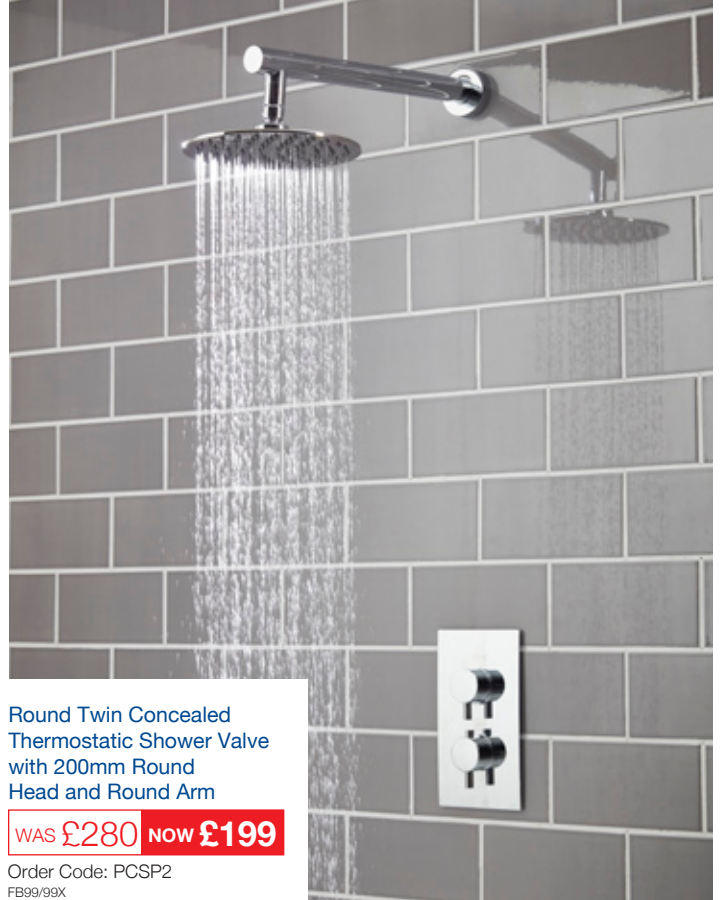

Sphere Shower Column with 200mm Fixed Round Head, Round Hand Set and Thermostatic Bar Valve
Height: 820-1200mm

WAS £319 NOW £179

Order Code: BIQCL7217
FB92/00X

Plaza Shower Column with 200mm Fixed Square Head, Square Hand Set and Thermostatic Bar Valve
Height: 935.5-1250.5mm

WAS £435 NOW £243

Order Code: BIQCL7313
FB122/00X

Shower Pack 1

Square Twin Concealed Thermostatic Shower Valve with 200mm Square Head and Square Arm

WAS £315 NOW £199

Order Code: PCSP1
FB99/99X

Shower Pack 2

Round Twin Concealed Thermostatic Shower Valve with 200mm Round Head and Round Arm

WAS £280 NOW £199

Order Code: PCSP2
FB99/99X

Shower Pack 3

Square Triple Concealed Thermostatic Shower Valve with 200mm Square Head, Square Arm and Square Slide Rail Kit