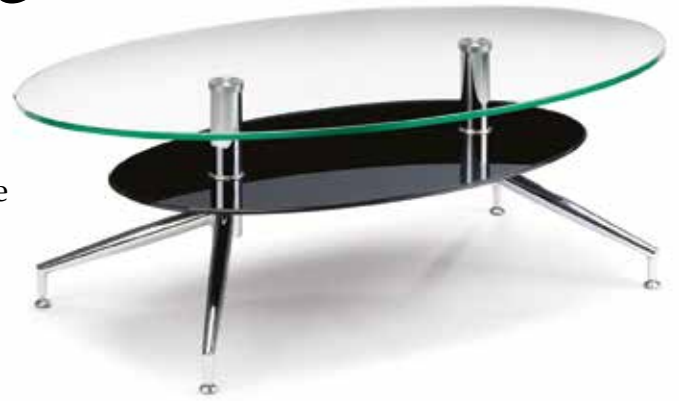

Oklahoma Coffee Table
119 x 70 x 41 cm H.

Oklahoma Lamp Table
50 x 50 x 41 cm H.