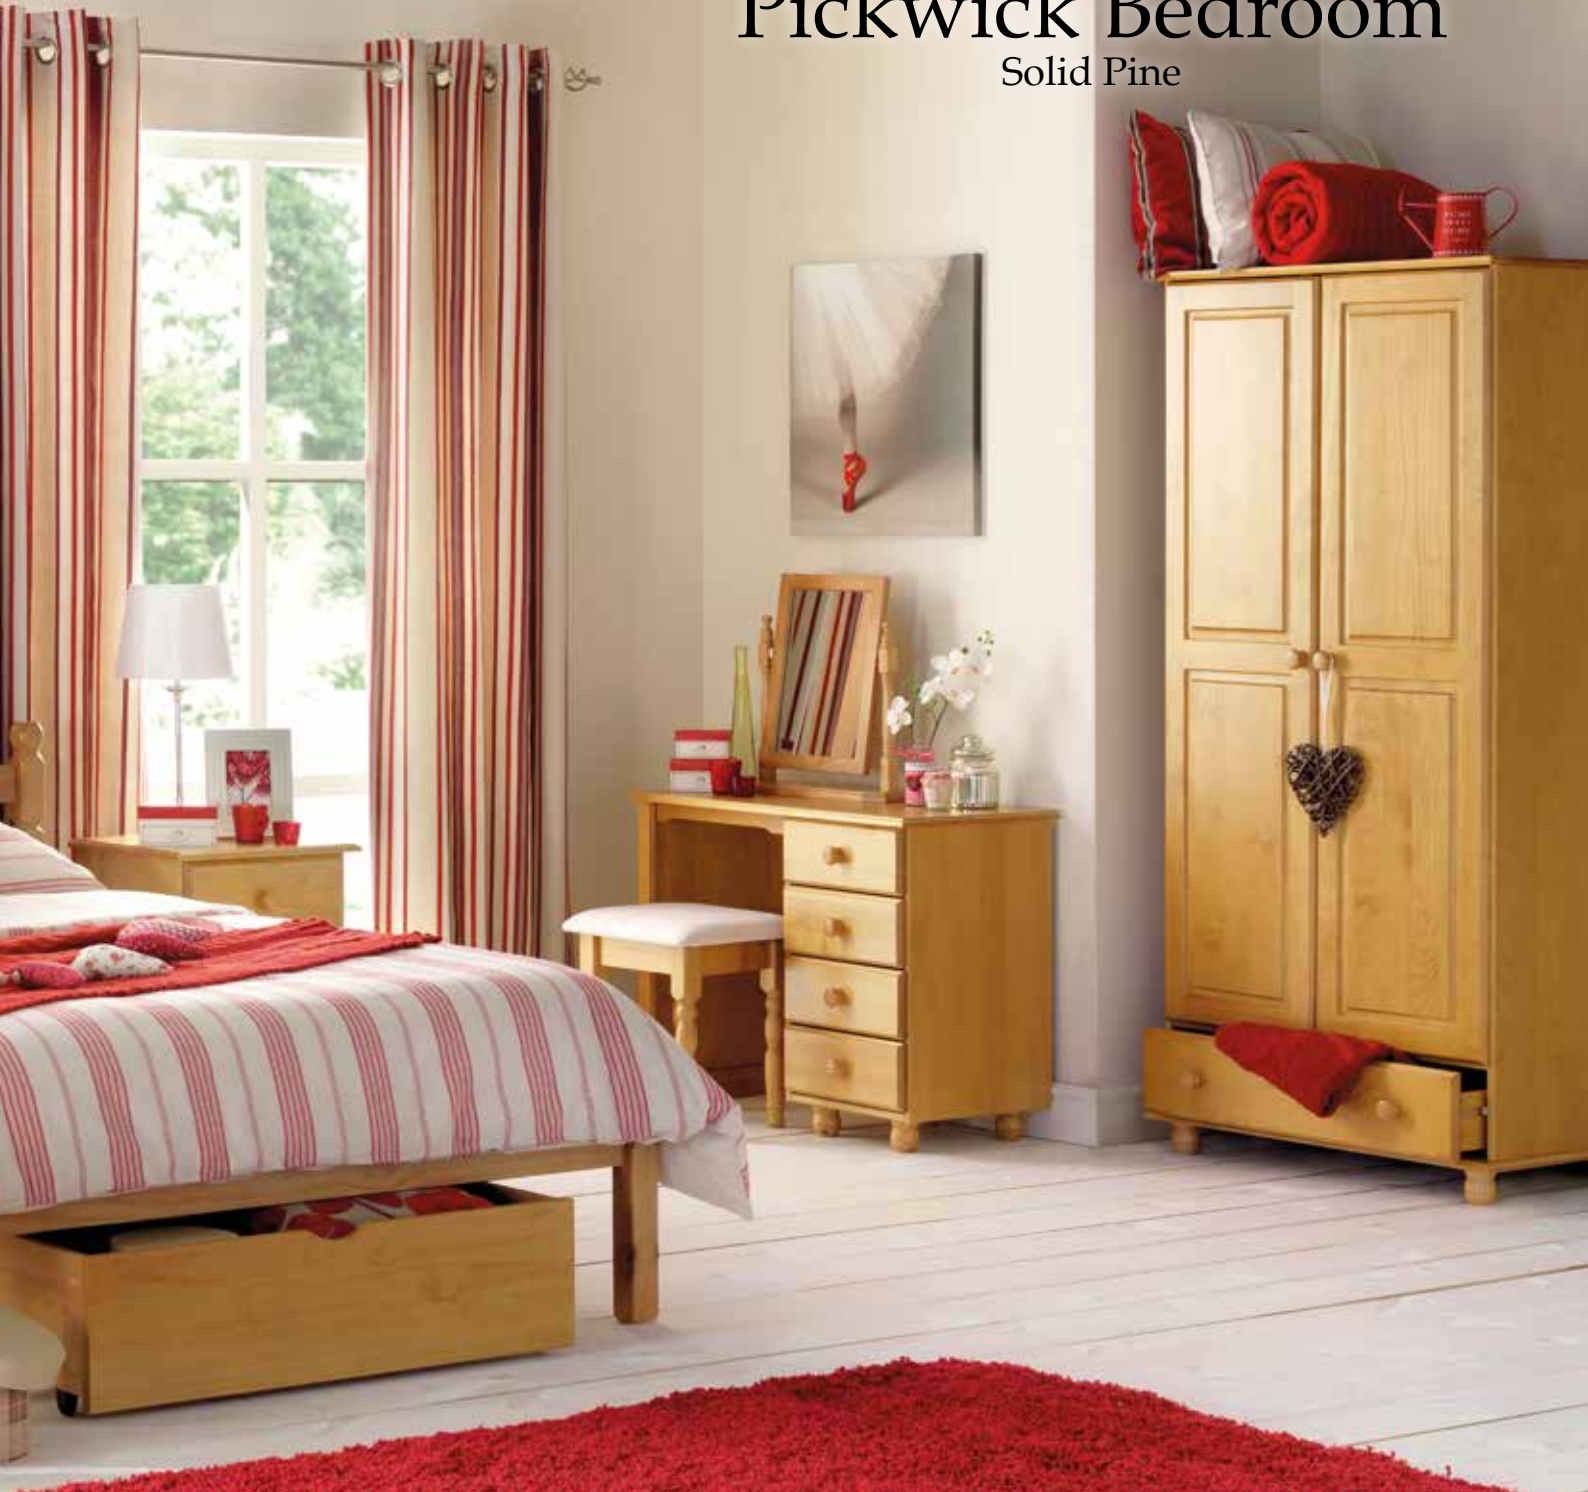

Pickwick Bedroom

Solid Pine

- A. Pickwick Combination Wardrobe all hanging
  90 x 52 x 182 cm H.
- B. Pickwick Dressing Table Mirror
  48 x 12 x 48 cm H.
- C. Pickwick Single Pedestal Dressing Table
  93 x 43 x 70 cm H.
- D. Pickwick Dressing Stool
  41 x 36 x 46 cm H.
- E. Pickwick 1 Door 1 Drawer Bedside Chest
  44 x 43 x 65 cm H.
- F. Pickwick 3 Drawer Bedside Chest
  44 x 43 x 65 cm H.
- G. Pickwick 4+2 Drawer Chest
  83 x 43 x 101 cm H.
- H. Pickwick 4 Drawer Chest
  83 x 43 x 83 cm H.