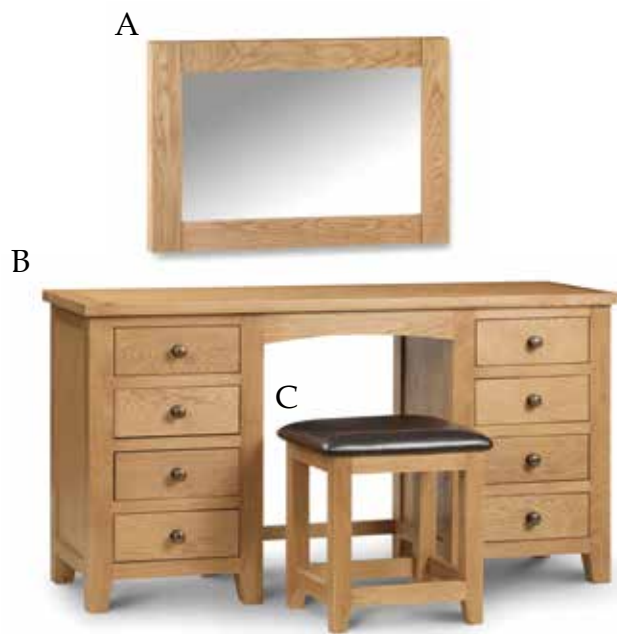

N. Cameo 3 Door Wardrobe with  
fitted interior 137 x 52 x 182 cm H.

O. Cameo 2 Door Wardrobe all  
hanging 94 x 52 x 182 cm H.

P. Cameo Combination Wardrobe  
all hanging 94 x 52 x 182 cm H.

Q. Cameo Bookcase  
82 x 30 x 109 cm H.

R. Cameo Cupboard  
87 x 40 x 72 cm H.

R

*New!*

# Marlborough Bedroom

Solid Oak and Veneers with a Waxed Finish

Shown with the Amsterdam Oak Bed (see page 38).

J

K

L

*New!*

A. Marlborough Mirror  
100 x 70 cm H.

B. Marlborough Twin Pedestal  
Dressing Table  
142 x 44 x 75 cm H.

C. Marlborough Dressing Stool  
46 x 44 x 47 cm H.

D. Marlborough 4+2 Drawer Chest  
83 x 44 x 108 cm H.

E. Marlborough Single Pedestal  
Dressing Table  
107 x 44 x 75 cm H.