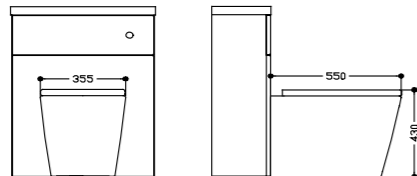

tradePip!

Sanitaryware

NEW

FARO SANITARYWARE

**FARO
SEMI-RECESSED BASIN**

FAROCTW £105

**FARO
BACK TO WALL WC PAN**

FARO/WC £175

**FARO CLOSE COUPLED
CLOSED BACK WC PAN CISTERN**

FAROCCWC £290

STANDARD CLOSE TOILET SEAT

FAROS £43

TOILET SEAT SOFT CLOSE

FAROSCC £74

STANDARD CLOSE TOILET SEAT

FAROS £43

TOILET SEAT SOFT CLOSE

FAROSCC £74

All prices include VAT.

BREEZE SANITARYWARE

SAVE UP TO

£152

ON BREEZE BASINS

**BREEZE
510 SIT ON BASIN**

CAST MINERAL BASIN
IN WHITE HIGH GLOSS

BSB510

WAS ~~£340~~ **NOW £189**

**BREEZE
610 SIT ON BASIN**

CAST MINERAL BASIN
IN WHITE HIGH GLOSS

BSB610

WAS ~~£351~~ **NOW £199**

**BREEZE
710 SIT ON BASIN**

CAST MINERAL BASIN
IN WHITE HIGH GLOSS

BSB710

WAS ~~£361~~ **NOW £209**

**BREEZE
510 SLIMLINE SIT ON BASIN**

CAST MINERAL BASIN IN WHITE HIGH GLOSS
(CAN BE LEFT OR RIGHT)

2/BSB510

WAS ~~£289~~ **NOW £189**

**BREEZE
610 SLIMLINE SIT ON BASIN**

CAST MINERAL BASIN IN WHITE HIGH GLOSS
(CAN BE LEFT OR RIGHT)

2/BSB610

WAS ~~£300~~ **NOW £199**

All prices include VAT.