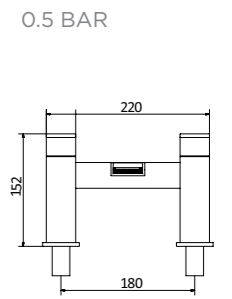

tradePip!

Sanitaryware

CADIZ SANITARYWARE

CADIZ BACK TO WALL WC PAN

CADIZ SUSPENDED WC PAN*

*must be used with a suitable suspension frame. suspension frame | SFKW/C £151

All prices include VAT.

tradePip!

Taps

NEW

FALL

NEW

PEAK

NEW

QUAD

All prices include VAT.