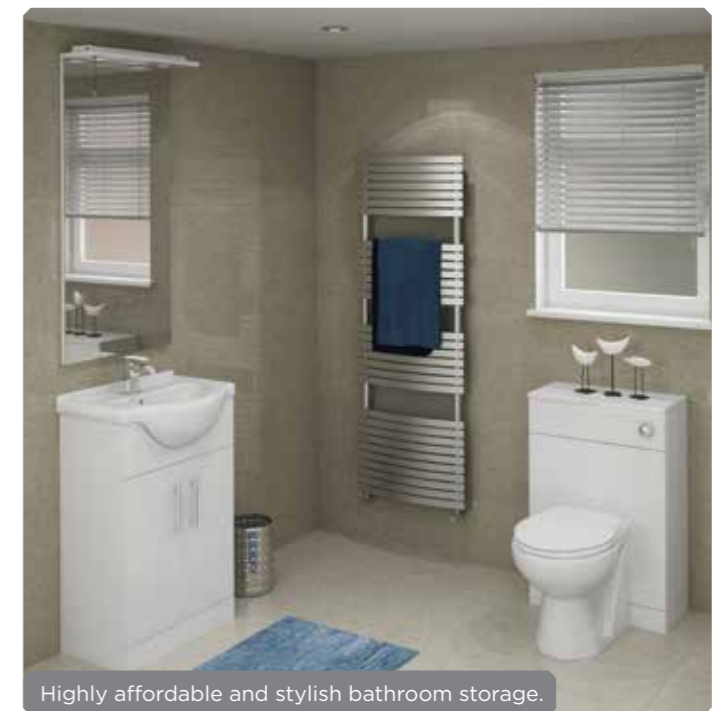

Highly affordable and stylish bathroom storage.