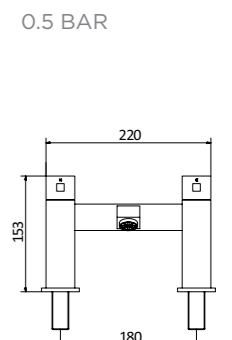

All prices include VAT.