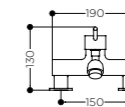

AMBM/NP £123

BATH SHOWER MIXER
0.3 BAR 150mm centres

ABSM/E £352

MONO BATH FILLER

AMBF £235

Bath shower mixer supplied with shower head wall mounting kit. All dimensions are shown in mm.

CLICKER WASTES

ROUND SPRUNG CHROME BASIN WASTE