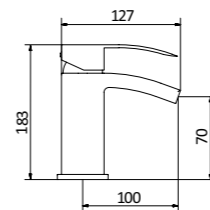

MONO BASIN MIXER INCLUDING CLICKER WASTE 0.1 BAR