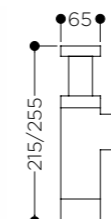

RBW £31

SQUARE SPRUNG CHROME BASIN WASTE

SBW £31

BOTTLE TRAPS

ROUND CHROME BOTTLE TRAP

RBT £69

SQUARE CHROME BOTTLE TRAP

SBT £69