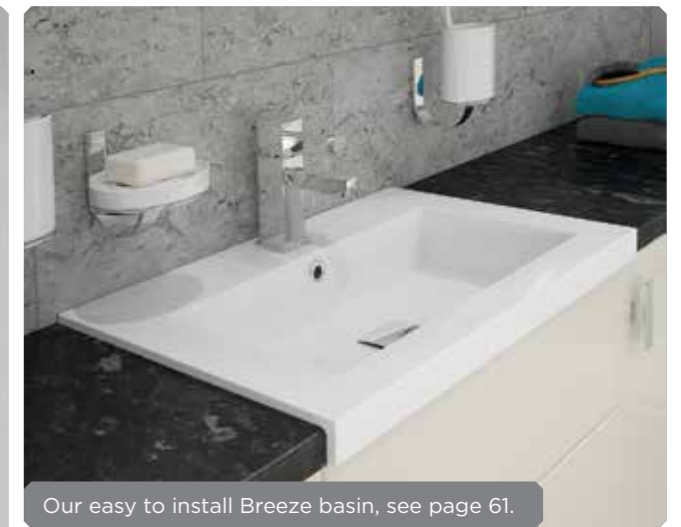

PESCARA

Cream gloss is stunning and a great alternative to white if your looking to create a soft, contemporary, look.

**TOP
STYLE TIP**

Breeze sit-on basins not only look great, they're easy to install.

GLOSS

See pages 44-73 for pricing.

PRICE BAND 4

Pescara is perfect for creating a calm, cool and relaxing bathroom. All our furniture comes with quiet soft-close hinges as standard and stylish sit-on Breeze basins make installation a dream. Bathroom furniture is not only great for providing much needed storage in small bathrooms, it's also great for making the most of the space in a larger bathroom.

GET THE LOOK
FROM JUST - £812*

*Price based on - 600mm Basin Unit, 600mm WC Unit, 2000mm Plinth, 1500mm Countertop