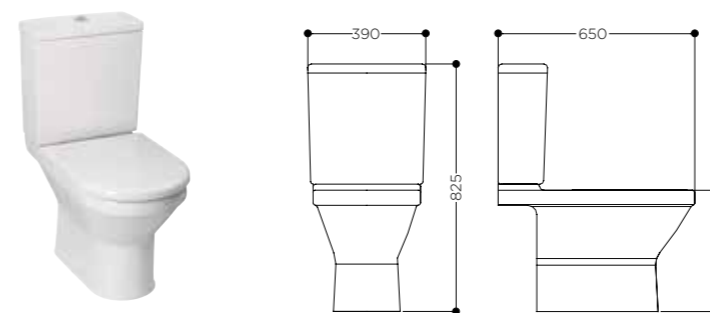

FORCTW £167

FORINO SLIMLINE 55CM SEMI-RECESSED BASIN

2/FORCTW £161

FORINO BACK TO WALL WC PAN

FORWC £226

FORINO SUSPENDED WC PAN*

FORSWC £226

FORINO CLOSE COUPLED WC PAN INC CISTERN