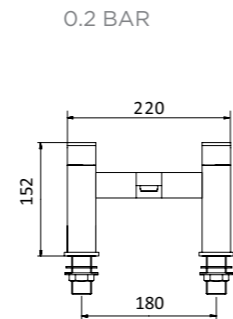

tradePip!

Taps

NEW

FONT

MONO BASIN MIXER
INCLUDING CLICKER WASTE 0.5 BAR

FONTBM £86

MONO BATH FILLER 0.2 BAR

FONTBF £159

NEW

MATFEN

0.5 BAR UNLESS OTHERWISE STATED

MONO BASIN MIXER
INCLUDING CLICKER WASTE 0.5 BAR

MFMBM £75

MONO BATH FILLER 0.5 BAR

MFMBF £94

BATH SHOWER MIXER 0.5 BAR

MFBSM £114

SOLARO

0.1 BAR UNLESS OTHERWISE STATED

MONO BASIN MIXER
NON POP-UP WASTE

SMBM/NP £140

MONO BATH FILLER

SMBF £248

All prices include VAT.

tradePip!

Taps & Accessories

AZUVI

0.1 BAR UNLESS OTHERWISE STATED

MONO BASIN MIXER
NON POP-UP WASTE

AMBM/NP £123

BATH SHOWER MIXER
0.3 BAR 150mm centres

ABSM/E £352

MONO BATH FILLER

AMBF £235

Bath shower mixer supplied with shower head wall mounting kit. All dimensions are shown in mm.

CLICKER WASTES

ROUND SPRUNG CHROME BASIN WASTE

RBW £31

SQUARE SPRUNG CHROME BASIN WASTE

SBW £31

BOTTLE TRAPS

ROUND CHROME BOTTLE TRAP

RBT £69

SQUARE CHROME BOTTLE TRAP

SBT £69

All prices include VAT.