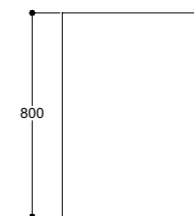

MIRROR OPTIONS

PLAIN MIRRORS
V40PM 400 Plain Mirror **£65**
V50PM 500 Plain Mirror **£75**
V60PM 600 Plain Mirror **£85**

All prices include VAT.