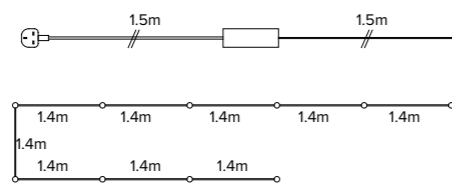

10LEDK £85

* Kit includes bulbs, cables & LED driver

All prices include VAT.

tradePip!

LIGHTING & ACCESSORIES