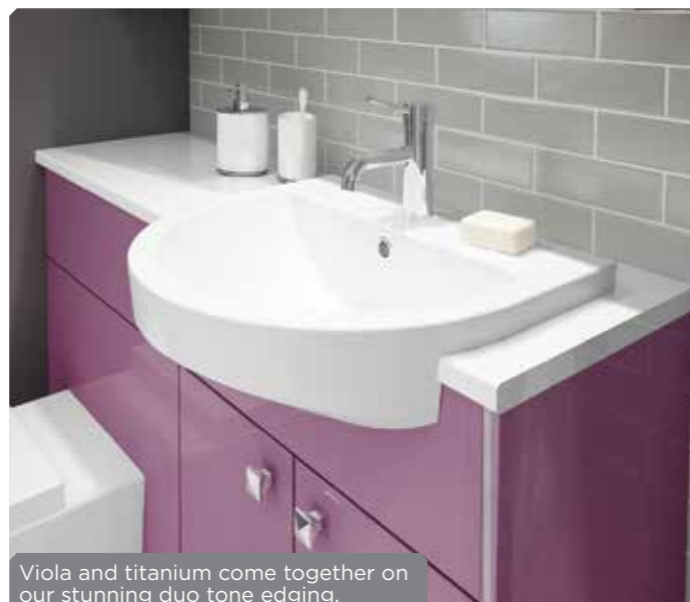

The Pavia semi-recessed basin (page 62).

Our units are available in a range of sizes for the perfect fit.

Every surface is sleek, bright and so modern. This beautiful high gloss finish is great for reflecting light around the room and enhancing the feeling of space. The simple, clean lines of our Pavia sanitaryware complement this furniture so well and chrome 'T' handles work perfectly with Lucia.

We love creating different ways to make your bathroom more unique and our duo tone edged, Viola fascias do just that. White Gloss cabinets come as standard with Viola but we also offer matching 'add on' end panels and plinths, if your looking for a full Viola look, alternatively Truffle cabinets work great with this finish, just ask your retailer and look out for price band three in this brochure.