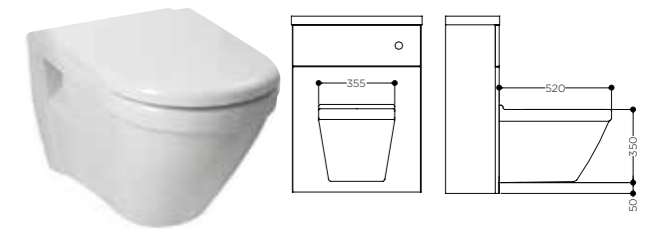

FORCTW £167

FORINO SLIMLINE 55CM SEMI-RECESSED BASIN

2/FORCTW £161

FORINO BACK TO WALL WC PAN

FORWC £226

FORINO SUSPENDED WC PAN*

FORSWC £226

FORINO CLOSE COUPLED WC PAN INC CISTERN