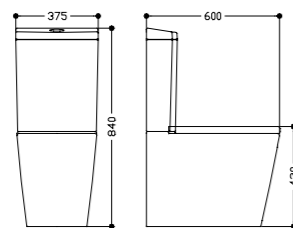

FARO/WC £175

**FARO CLOSE COUPLED
CLOSED BACK WC PAN CISTERN**

FAROCCWC £290