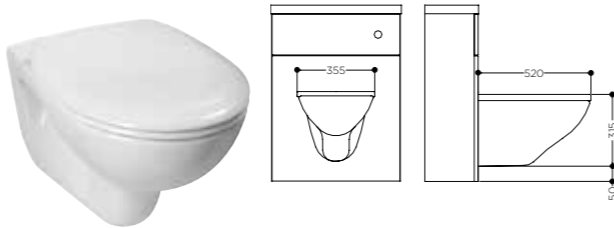

CADIZ SANITARYWARE

CADIZ SEMI-RECESSED BASIN

CADCTW £167

CADIZ SLIMLINE 51CM SEMI-RECESSED BASIN

2/CADCTW £161

CADIZ BACK TO WALL WC PAN

CADW/CW £158

CADIZ SUSPENDED WC PAN*