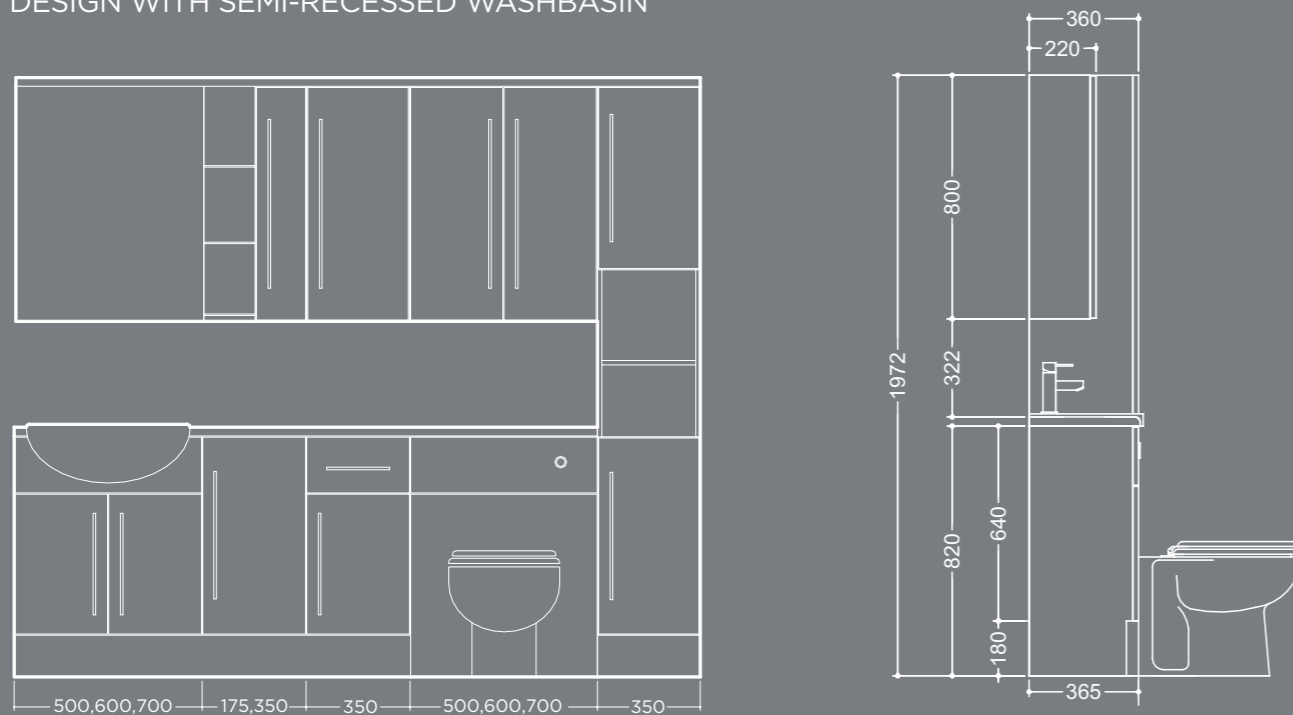

Standard 365 Technical Specifications & Prices

The comprehensive and practical range of tradePip! base units are suitable for countertops with a depth of 365mm. The choice of cabinet designs offers storage solutions for bathrooms large and small and practical space saving ways to incorporate basins and toilets. The exciting array of cabinet styles includes furniture with doors or drawers, units to wall hang, full panel toilet units as well as a variety of tall storage units, all in a great range of finishes.

DESIGN WITH SEMI-RECESSED WASHBASIN