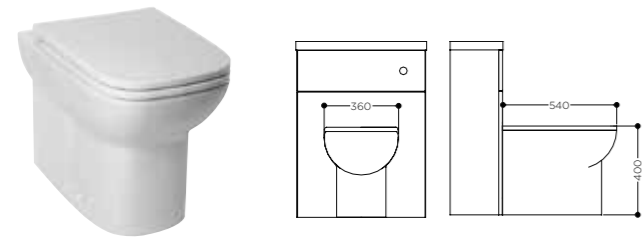

PAVCTW £136

PAVIA SLIMLINE 45CM SEMI-RECESSED BASIN

2/PAVCTW £149

PAVIA BACK TO WALL WC PAN

PAVW/WC £161

PAVIA SUSPENDED WC PAN*

PAVSW/WC £187

PAVIA CLOSE COUPLED CLOSED BACK WC PAN CISTERN