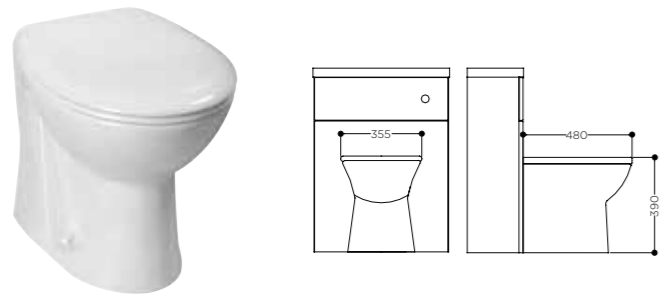

CADIZ SANITARYWARE

CADIZ SEMI-RECESSED BASIN

CADCTW £167

CADIZ SLIMLINE 51CM SEMI-RECESSED BASIN

2/CADCTW £161

CADIZ BACK TO WALL WC PAN

CADW/CW £158

CADIZ SUSPENDED WC PAN*