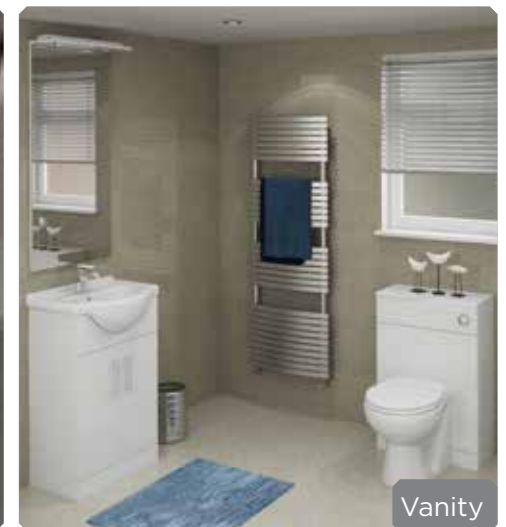

CREATE YOUR DREAM BATHROOM

FITTED

Fitted furniture is a great storage solution for bathrooms, cloakrooms and en-suites. It fits snugly to your walls concealing pipework and turning every inch into storage space. Your bathroom is transformed. It becomes sleek and inviting; toiletries and towels are tidied away.