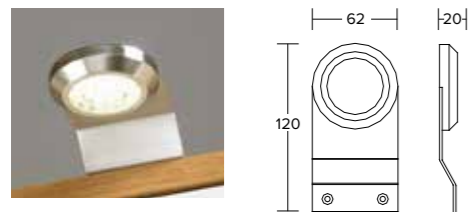

tradePip!

LIGHTING

NEW

LED LIGHTS IP20 UNLESS OTHERWISE STATED

ROUND DOWNLIGHTER KIT*
1.8 WATTS (X2)

RDK £73

* Kit includes two lights & 8W LED driver

SQUARE DOWNLIGHTER KIT*
1.8 WATTS (X2)