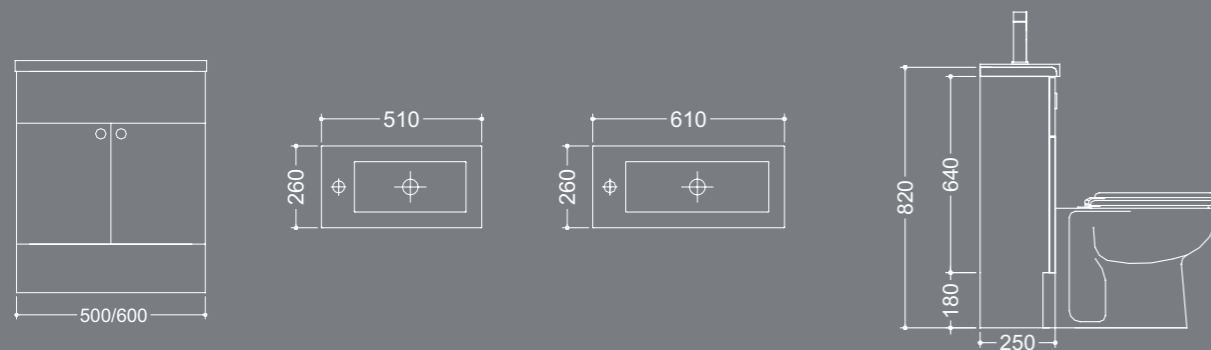

ALTERNATIVE DESIGN WITH BREEZE 'SIT ON' WASHBASIN

SLIMLINE WASHBASIN UNITS

FOR 250mm DEPTH COUNTERTOPS

HUGE SAVINGS

ON BREEZE BASINS,
SEE PAGE 61.

WASHBASIN UNIT INCLUDING SLIMLINE BREEZE BASIN

DIMENSIONS:
260 (d) x 680 (h)
overall including basin.
(860 with legs)

WIDTH	CODE	PRICE BAND			
		1	2	3	4
500mm (510mm including basin)	2R/50BBU	£406	£425	£472	£483
600mm (610mm including basin)	2R/60BBU	£449	£471	£514	£527

Cabinets are dispatched fully assembled. Doors and top panel are packed separately.
Supplied with adjustable legs and one adjustable shelf matching the cabinet interior.

WASHBASIN UNITS FOR SEMI-COUNTERTOP BASIN

DIMENSIONS:
245 (d) x 640 (h)
(820 with legs)

500mm	2R/50BCB	£217	£236	£283	£294
600mm	2R/60BCB	£250	£272	£315	£328
700mm	2R/70BCB	£282	£308	£355	£370

Cabinets are dispatched fully assembled. Doors and top panel are packed separately.
Supplied with adjustable legs and one adjustable shelf matching the cabinet interior.

PLAIN TOP PANEL					
500mm	2R/50BCB/P*	£217	£236		
600mm	2R/60BCB/P*	£250	£272		
700mm	2R/70BCB/P*	£282	£308		

Cabinets are dispatched fully assembled. Doors and top panel are packed separately.
Supplied with adjustable legs and one adjustable shelf matching the cabinet interior.
*Plain panels offer an alternative to the routed design of the Banbury and Sofia styles.