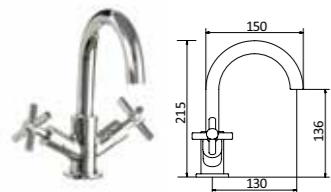

MATFEN

0.5 BAR UNLESS OTHERWISE STATED

MONO BASIN MIXER
INCLUDING CLICKER WASTE 0.5 BAR

MFMBM £75

MONO BATH FILLER 0.5 BAR