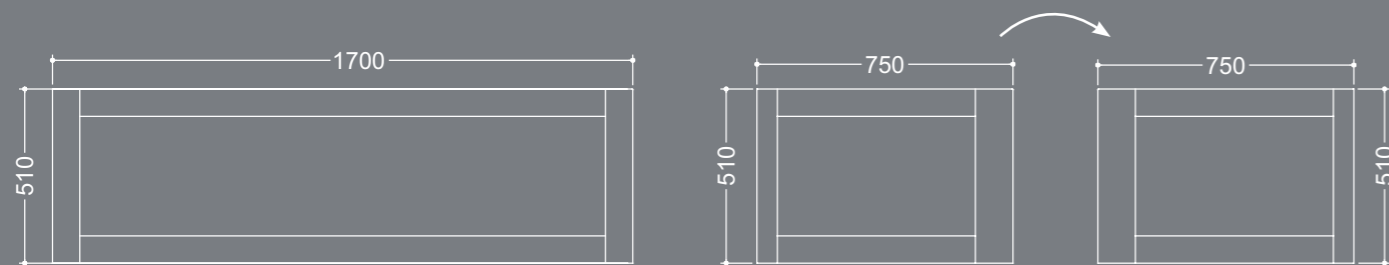

Plain design with edge profile only.

BANBURY/SOFIA BATH PANELS

Sizes shown are overall dimensions in mm. All prices include VAT.

ACCESSORIES

tradePip!

CABINET PLINTHS

WIDTH	CODE	PRICE BAND			
		1	2	3	4
1300mm x 180mm	13PS	£32	£32	£32	£45*
2000mm x 180mm	20PS	£36	£36	£36	£61*
2500mm x 180mm	25PS	£42	£42	£42	£75