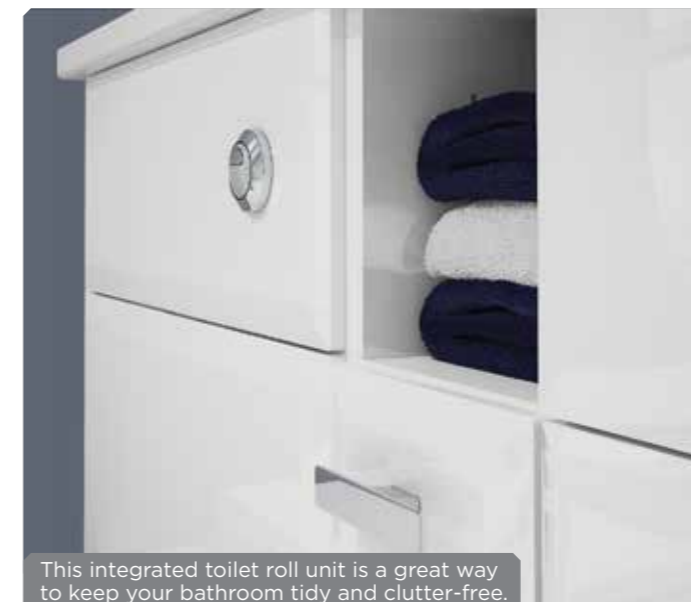

This integrated toilet roll unit is a great way to keep your bathroom tidy and clutter-free.

GET THE LOOK
FROM JUST - £812*

*Price based on - 600mm Basin Unit, 600mm WC Unit, 2000mm Plinth, 1500mm Countertop