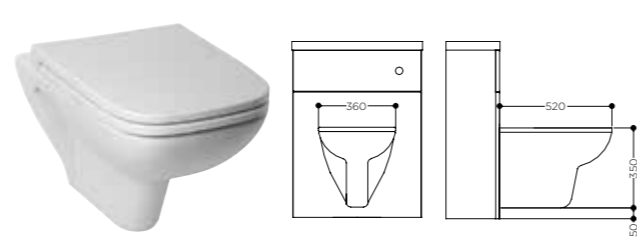

PAVCTW £136

PAVIA SLIMLINE 45CM SEMI-RECESSED BASIN

2/PAVCTW £149

PAVIA BACK TO WALL WC PAN

PAVW/WC £161

PAVIA SUSPENDED WC PAN*

PAVSW/WC £187

PAVIA CLOSE COUPLED CLOSED BACK WC PAN CISTERN