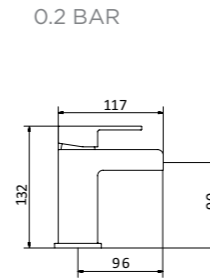

MONO BASIN MIXER INCLUDING CLICKER WASTE 0.2 BAR