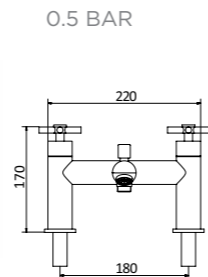

tradePip!

Taps

NEW

FONT

MONO BASIN MIXER
INCLUDING CLICKER WASTE 0.5 BAR

FONTBM £86

MONO BATH FILLER 0.2 BAR

FONTBF £159

NEW

MATFEN

0.5 BAR UNLESS OTHERWISE STATED

MONO BASIN MIXER
INCLUDING CLICKER WASTE 0.5 BAR

MFMBM £75

MONO BATH FILLER 0.5 BAR

MFMBF £94

BATH SHOWER MIXER 0.5 BAR

MFBSM £114

SOLARO

0.1 BAR UNLESS OTHERWISE STATED

MONO BASIN MIXER
NON POP-UP WASTE

SMBM/NP £140

MONO BATH FILLER

SMBF £248

All prices include VAT.

tradePip!

Taps & Accessories

AZUVI

0.1 BAR UNLESS OTHERWISE STATED

MONO BASIN MIXER
NON POP-UP WASTE

AMBM/NP £123

BATH SHOWER MIXER
0.3 BAR 150mm centres

ABSM/E £352

MONO BATH FILLER

AMBF £235

Bath shower mixer supplied with shower head wall mounting kit. All dimensions are shown in mm.

CLICKER WASTES

ROUND SPRUNG CHROME BASIN WASTE

RBW £31

SQUARE SPRUNG CHROME BASIN WASTE

SBW £31

BOTTLE TRAPS

ROUND CHROME BOTTLE TRAP

RBT £69

SQUARE CHROME BOTTLE TRAP

SBT £69

All prices include VAT.