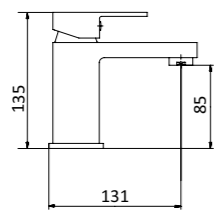

tradePip!

Taps

NEW

FONT

MONO BASIN MIXER
INCLUDING CLICKER WASTE 0.5 BAR

FONTBM £86

MONO BATH FILLER 0.2 BAR

FONTBF £159

NEW

MATFEN

0.5 BAR UNLESS OTHERWISE STATED

MONO BASIN MIXER
INCLUDING CLICKER WASTE 0.5 BAR

MFMBM £75

MONO BATH FILLER 0.5 BAR

MFMBF £94

BATH SHOWER MIXER 0.5 BAR

MFBSM £114

SOLARO

0.1 BAR UNLESS OTHERWISE STATED

MONO BASIN MIXER
NON POP-UP WASTE

SMBM/NP £140

MONO BATH FILLER

SMBF £248

All prices include VAT.

tradePip!

Taps & Accessories

AZUVI

0.1 BAR UNLESS OTHERWISE STATED

MONO BASIN MIXER
NON POP-UP WASTE

AMBM/NP £123

BATH SHOWER MIXER
0.3 BAR 150mm centres

ABSM/E £352

MONO BATH FILLER

AMBF £235

Bath shower mixer supplied with shower head wall mounting kit. All dimensions are shown in mm.

CLICKER WASTES

ROUND SPRUNG CHROME BASIN WASTE

RBW £31

SQUARE SPRUNG CHROME BASIN WASTE

SBW £31

BOTTLE TRAPS

ROUND CHROME BOTTLE TRAP

RBT £69

SQUARE CHROME BOTTLE TRAP

SBT £69

All prices include VAT.