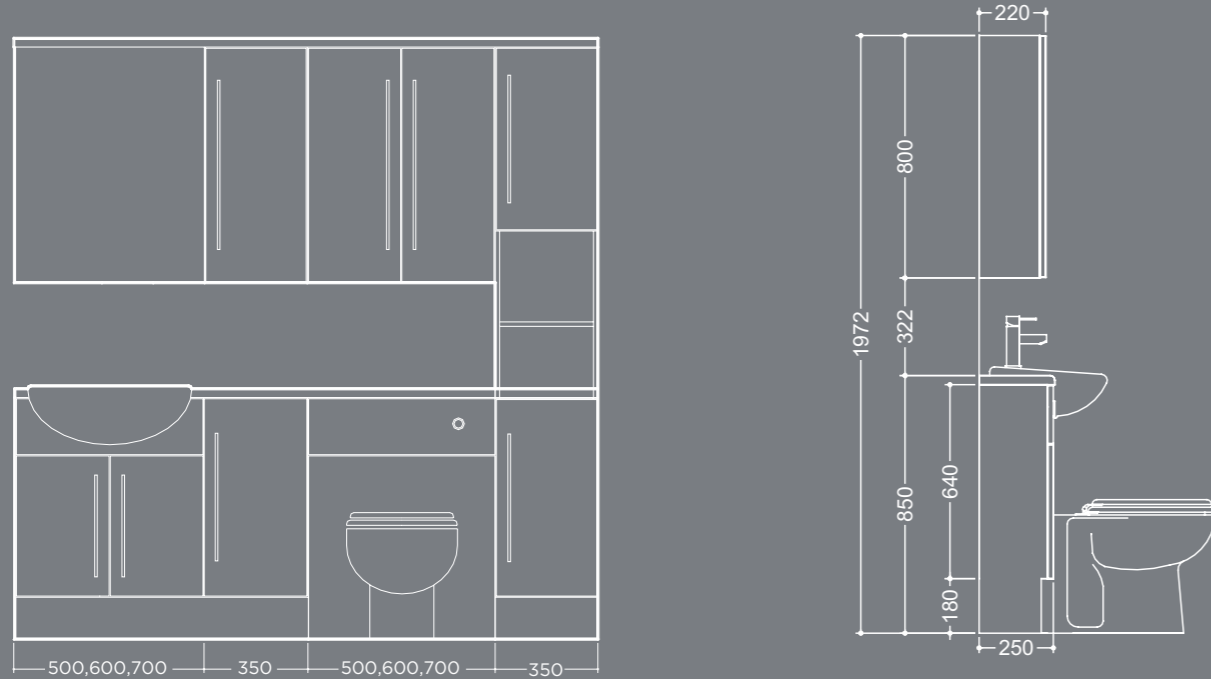

Slimline 250

Technical Specifications & Prices

The problem of providing storage facilities in confined areas has been cleverly alleviated with inspirational designs in our Slimline range. Combining elegance with true space efficiency, short projection basins including the compact Breeze basin give unequalled solutions.

DESIGN WITH SEMI-RECESSED WASHBASIN