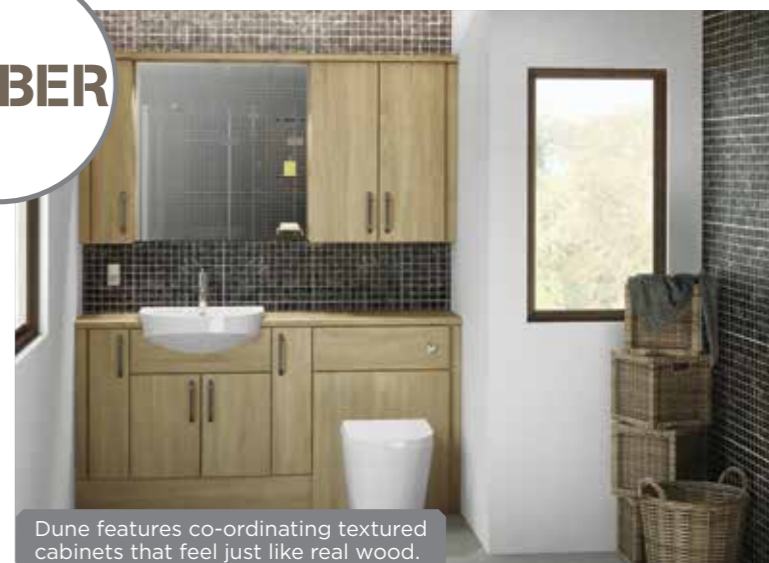

TIMBER EFFECT

All timber effect doors in our range have a complementing cabinet and all cabinet interiors co-ordinate with the front and reverse of the door, for a luxurious finish.

Co-ordinating countertops are also available - see page 73.

Available with the following fitted ranges:

Dune, Mocha, Truffle, Sofia, Odessa, Sorrento.

Dune features co-ordinating textured cabinets that feel just like real wood.

TIMBER

MATT

Our Matt White range is available in a choice of slab, saponetta or shaker style doors and provides a modern clean look at an affordable price.

Available with the following fitted ranges:

Alpine, Milan, Banbury

Matt White finishes come with co-ordinating Matt White cabinets.