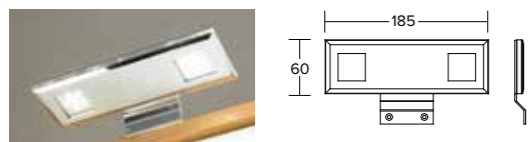

CTDK £45

* Kit includes one light & 8W LED driver

TWIN DOWNLIGHTER KIT*
5 WATTS