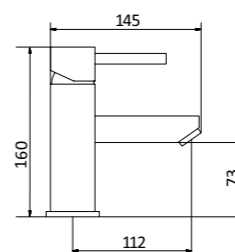

MONO BASIN MIXER INCLUDING CLICKER WASTE 0.2 BAR