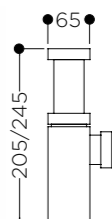

RBW £31

SQUARE SPRUNG CHROME BASIN WASTE

SBW £31

BOTTLE TRAPS

ROUND CHROME BOTTLE TRAP

RBT £69

SQUARE CHROME BOTTLE TRAP

SBT £69