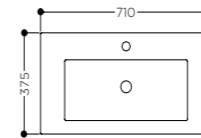

CAST MINERAL BASIN
IN WHITE HIGH GLOSS

BSB510

WAS ~~£340~~ **NOW £189**

**BREEZE
610 SIT ON BASIN**

CAST MINERAL BASIN
IN WHITE HIGH GLOSS

BSB610

WAS ~~£351~~ **NOW £199**

**BREEZE
710 SIT ON BASIN**