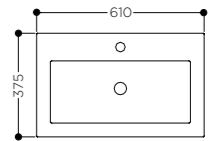

CAST MINERAL BASIN
IN WHITE HIGH GLOSS

BSB510

WAS ~~£340~~ **NOW £189**

**BREEZE
610 SIT ON BASIN**