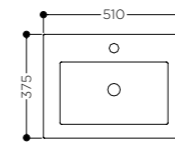

TOILET SEAT SOFT CLOSE

FAROSCC £74

All prices include VAT.

BREEZE SANITARYWARE

SAVE UP TO

£152

ON BREEZE BASINS

**BREEZE
510 SIT ON BASIN**