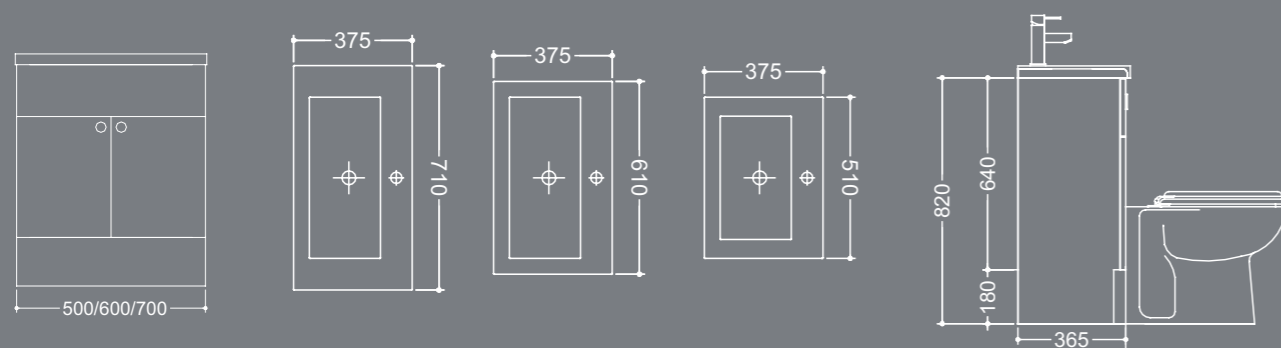

ALTERNATIVE DESIGN WITH BREEZE 'SIT ON' WASHBASIN

WASHBASIN UNITS FOR 365mm DEPTH COUNTERTOPS

HUGE SAVINGS
ON BREEZE BASINS,
SEE PAGE 61.

WASHBASIN UNITS INCLUDING BREEZE BASIN

DIMENSIONS:
375 (d) x 680 (h)
overall including basin.
(860 with legs)

WIDTH	CODE	PRICE BAND			
		1	2	3	4
500mm (510mm including basin)	R/50BBU	£406	£425	£472	£483
600mm (610mm including basin)	R/60BBU	£449	£471	£514	£527
700mm (710mm including basin)	R/70BBU	£491	£517	£564	£579

Cabinets are dispatched fully assembled. Doors and top panel are packed separately. Supplied with adjustable legs and one adjustable shelf matching the cabinet interior.

WASHBASIN UNITS FOR SEMI-COUNTERTOP BASIN

DIMENSIONS:
360 (d) x 640 (h)
(820 with legs)

500mm	R/50BCB	£217	£236	£283	£294
600mm	R/60BCB	£250	£272	£315	£328
700mm	R/70BCB	£282	£308	£355	£370

Cabinets are dispatched fully assembled. Doors and top panel are packed separately. Supplied with adjustable legs and one adjustable shelf matching the cabinet interior.

PLAIN TOP PANEL					
500mm	R/50BCB/P*	£217	£236		
600mm	R/60BCB/P*	£250	£272		
700mm	R/70BCB/P*	£282	£308		

Cabinets are dispatched fully assembled. Doors and top panel are packed separately. Supplied with adjustable legs and one adjustable shelf matching the cabinet interior.

*Plain panels offer an alternative to the routed design of the Banbury and Sofia styles.