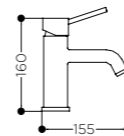

AMBM/NP £123

BATH SHOWER MIXER
0.3 BAR 150mm centres

ABSM/E £352

MONO BATH FILLER

AMBF £235

Bath shower mixer supplied with shower head wall mounting kit. All dimensions are shown in mm.

CLICKER WASTES

ROUND SPRUNG CHROME BASIN WASTE