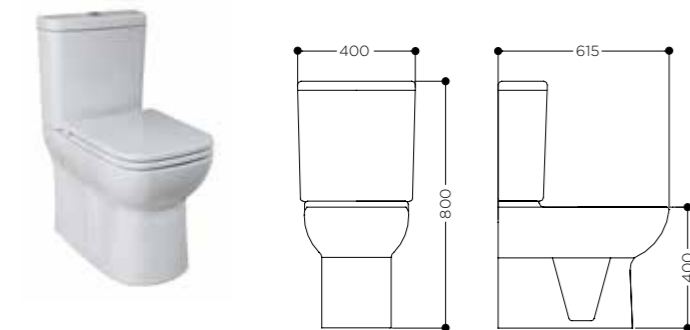

PAVCTW £136

PAVIA SLIMLINE 45CM SEMI-RECESSED BASIN

2/PAVCTW £149

PAVIA BACK TO WALL WC PAN

PAVW/WC £161

PAVIA SUSPENDED WC PAN*

PAVSW/WC £187

PAVIA CLOSE COUPLED CLOSED BACK WC PAN CISTERN