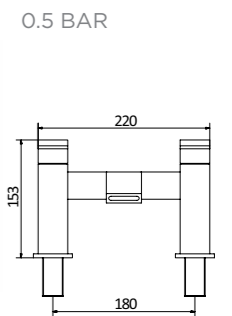

tradePip!

Sanitaryware

CADIZ SANITARYWARE

CADIZ BACK TO WALL WC PAN

CADIZ SUSPENDED WC PAN*

*must be used with a suitable suspension frame. suspension frame | SFKW/C £151

All prices include VAT.

tradePip!

Taps

NEW

FALL

NEW

PEAK

NEW

QUAD

All prices include VAT.