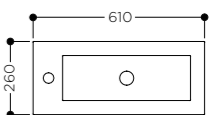

CAST MINERAL BASIN
IN WHITE HIGH GLOSS

BSB710

WAS ~~£361~~ **NOW £209**

**BREEZE
510 SLIMLINE SIT ON BASIN**

CAST MINERAL BASIN IN WHITE HIGH GLOSS
(CAN BE LEFT OR RIGHT)

2/BSB510

WAS ~~£289~~ **NOW £189**

**BREEZE
610 SLIMLINE SIT ON BASIN**