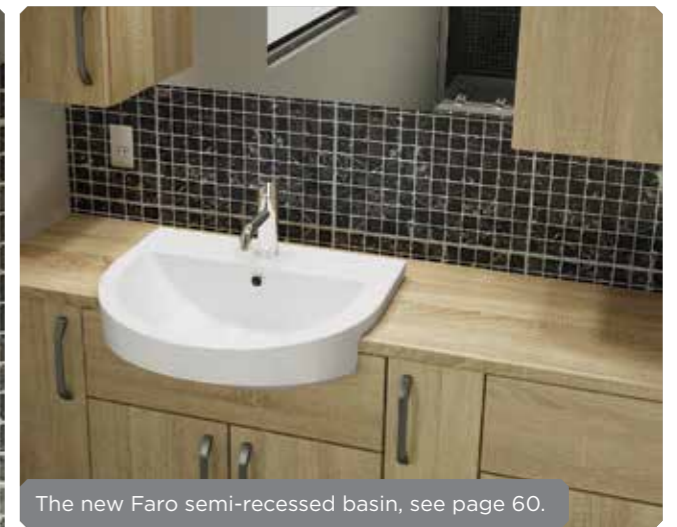

DUNE

NEW

The warm, neutral tones and woodgrain texture of this stunning finish make Dune so modern and luxurious.

**TOP
STYLE TIP**

Add downlighters above your mirror to really set off your furniture.

TIMBER

See pages 44-73 for pricing.

PRICE BAND 2

Dune is a stunning finish and is perfect if you're looking to achieve a modern look but love the warmth and depth of a woodgrain. The stunning texture of Dune really sets it apart, as it not only looks great but feels great too. Wall units are perfect for maximising your storage and will tie the look together beautifully. Complete with a semi-recessed basin and a back to wall toilet from our new Faro range.

GET THE LOOK
FROM JUST - £659*

*Price based on - 600mm Basin Unit, 600mm WC Unit, 2000mm Plinth, 1500mm Countertop