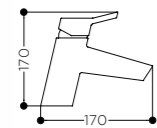

tradePip!

Taps

NEW

FONT

MONO BASIN MIXER
INCLUDING CLICKER WASTE 0.5 BAR

FONTBM £86

MONO BATH FILLER 0.2 BAR

FONTBF £159

NEW

MATFEN

0.5 BAR UNLESS OTHERWISE STATED

MONO BASIN MIXER
INCLUDING CLICKER WASTE 0.5 BAR

MFMBM £75

MONO BATH FILLER 0.5 BAR

MFMBF £94

BATH SHOWER MIXER 0.5 BAR

MFBSM £114

SOLARO

0.1 BAR UNLESS OTHERWISE STATED

MONO BASIN MIXER
NON POP-UP WASTE

SMBM/NP £140

MONO BATH FILLER

SMBF £248

All prices include VAT.

tradePip!

Taps & Accessories

AZUVI

0.1 BAR UNLESS OTHERWISE STATED

MONO BASIN MIXER
NON POP-UP WASTE

AMBM/NP £123

BATH SHOWER MIXER
0.3 BAR 150mm centres

ABSM/E £352

MONO BATH FILLER

AMBF £235

Bath shower mixer supplied with shower head wall mounting kit. All dimensions are shown in mm.

CLICKER WASTES

ROUND SPRUNG CHROME BASIN WASTE

RBW £31

SQUARE SPRUNG CHROME BASIN WASTE

SBW £31

BOTTLE TRAPS

ROUND CHROME BOTTLE TRAP

RBT £69

SQUARE CHROME BOTTLE TRAP

SBT £69

All prices include VAT.