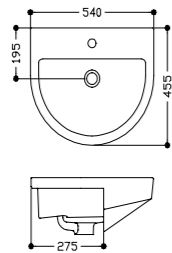

tradePip!

Sanitaryware

NEW

FARO SANITARYWARE

**FARO
SEMI-RECESSED BASIN**

FAROCTW £105

**FARO
BACK TO WALL WC PAN**