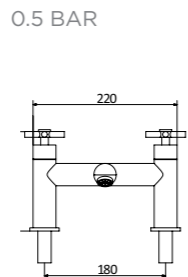

BATH SHOWER MIXER 0.5 BAR