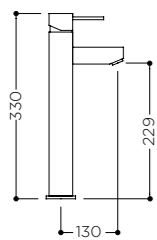

tradePip!

Linear Basins

8 stunning basins to complement your units.

Our bench basins are designed to fit Linear's vanity units perfectly.

Select from any of our basin mixer taps on pages 65-67 for the Lyra, Roma, Bari, Orbit and Sculpture basins.

A bench basin mixer tap is required for the Eclipse and Rhomba basins.

We recommend:

Tesse
Mono Bench Basin Mixer Tap
Non pop-up waste
TMBBM/NP £268

ECLIPSE **EB60** £307 Bench Basin: W600