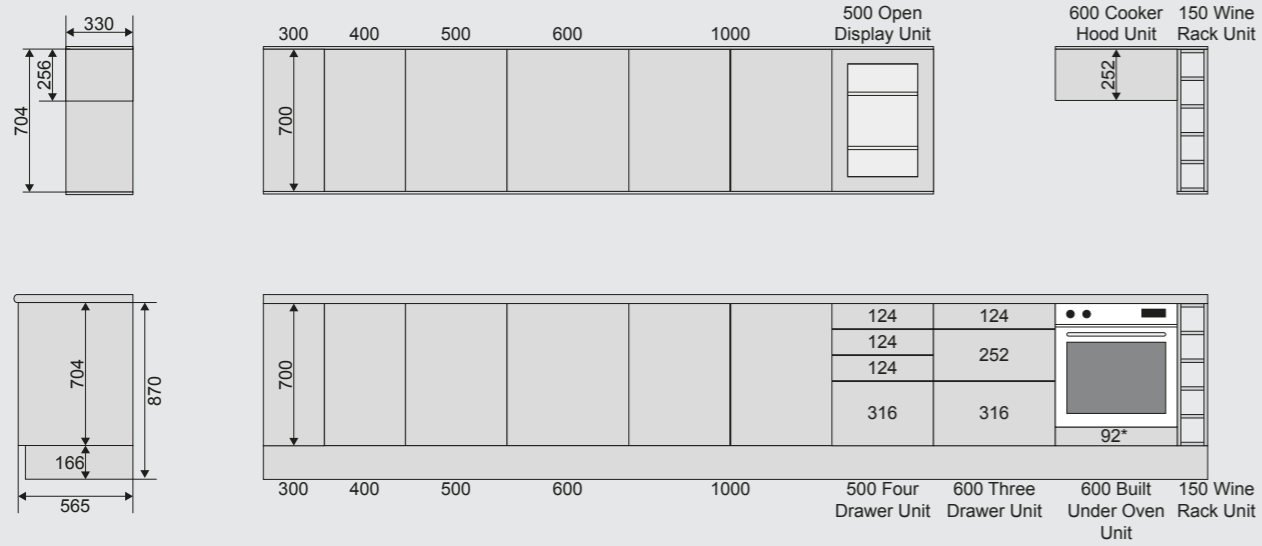

KEY UNIT DIMENSIONS

Base and Wall Cabinets

Not all units are available in all ranges and styles may vary.
*Filler fascias may be required to be cut down to suit appliances.

Tall Cabinets

18mm Plant-On Decor End Panels