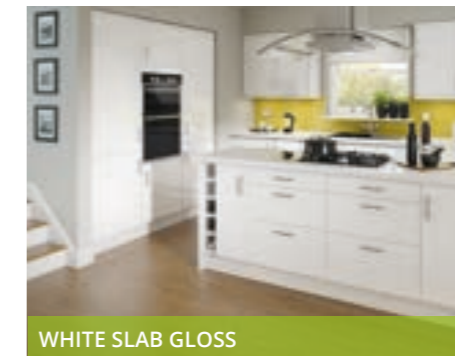

new and improved kitchen range features adjustable legs on all base units and deeper wall units as standard. Each unit is available in a **one-box** package with everything you need, including handles. Available in a wide range of unit sizes. Signature Range kitchens are **easy to plan** and **quick to install**. For your added peace of mind all kitchens come with a **five year guarantee**.