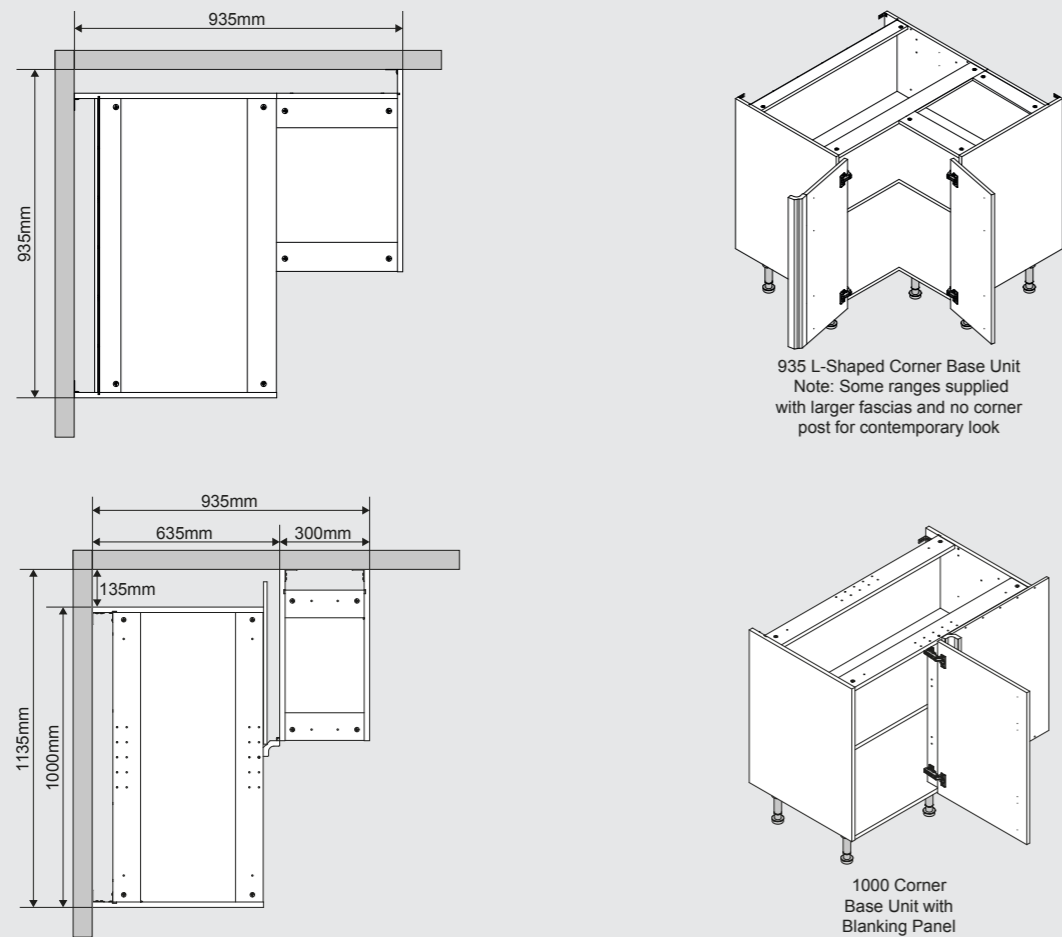

KEY UNIT DIMENSIONS

Base and Wall Cabinets

Not all units are available in all ranges and styles may vary.
*Filler fascias may be required to be cut down to suit appliances.

Tall Cabinets

18mm Plant-On Decor End Panels

Corner Base Cabinets

Corner Wall Cabinets