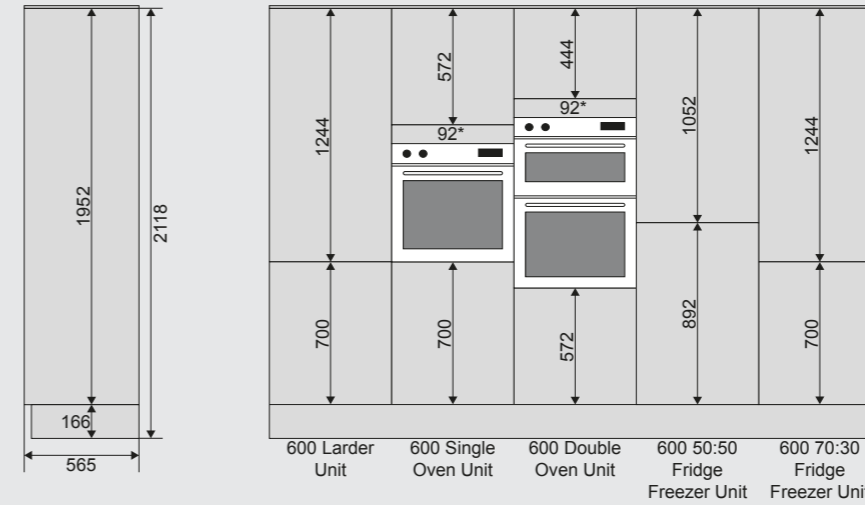

KEY UNIT DIMENSIONS

Base and Wall Cabinets

Not all units are available in all ranges and styles may vary.
*Filler fascias may be required to be cut down to suit appliances.

Tall Cabinets

18mm Plant-On Decor End Panels