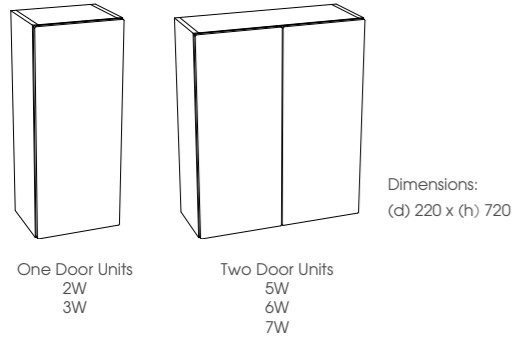

Slimline

Standard

All prices include 20% VAT

Wall Units

For mirrors see page 62

Wall Units

Unit Width	Code	Slab	Shaker
200mm	2W	£209.00	£219.00
300mm	3W	£219.00	£229.00
500mm	5W	£319.00	£339.00
600mm	6W	£329.00	£349.00
700mm	7W	£339.00	£359.00

Mirrored Wall Units

- Double sided mirrored doors
- Handles not required

Unit Width	Code	Slab	Shaker
500mm	5MW	£380.00	£380.00
600mm	6MW	£405.00	£405.00
700mm	7MW	£430.00	£430.00
800mm	8MW	£455.00	£455.00

Framed Mirrored Wall Units

- Handles not required

Unit Width	Code	Slab	Shaker
500mm	5LMW	£360.00	£360.00
600mm	6LMW	£375.00	£375.00
700mm	7LMW	£390.00	£390.00
800mm	8LMW	£405.00	£405.00

Plinths & Panels

Plinth

Width	Code	Slab	Shaker
1500mm	15P	£49.00	£49.00

Bath Panels

Unit Width	Code	Slab	Shaker
1700mm	BFP	£200.00	£220.00
750mm	BEP	£120.00	£140.00

Fitting Panels

Description	Code	Slab	Shaker
Infill Panels (pair) 850 x 100	IP	£29.00	£29.00
Cabinet Panel 1300 x 340	130CP	£39.00	£39.00
Tall Infill Panel 1760 x 200	TIP	£135.00	£135.00
Base Infill Panel 636 x 200	BIP	£49.00	£49.00
Base Corner Post***	BCP	£49.00	£49.00

* Material matches cabinet finish
** Material matches door finish

*** Minimum size 60 (d) x 60 (w)
Maximum size 60 (d) x 150 (w)
Supplied as door finish 640 (h)