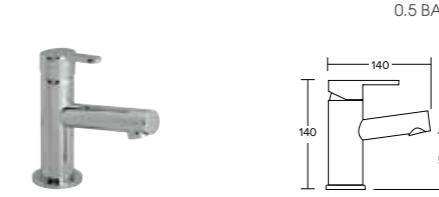

T60 - Mini Mono Basin Mixer

Code	Price
T60MMBM	£165.00