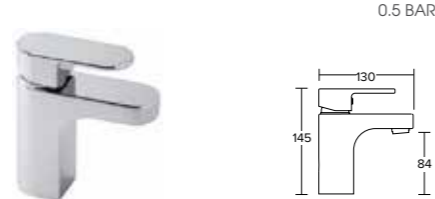

T20 - Mono Basin Mixer

Code	Price
T20MBM	£200.00