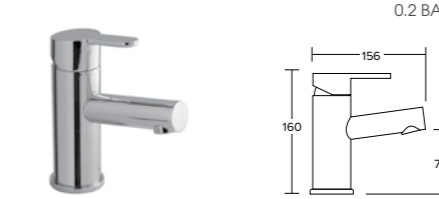

T60 - Mono Basin Mixer

Code	Price
T60MBM	£175.00