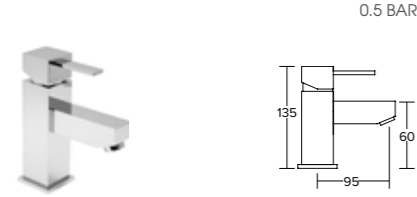

T10 - Mini Mono Basin Mixer

Code	Price
T10MMBM	£145.00