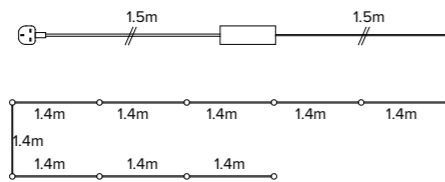

Plinth Light Kit

Code	Price
10LEDK	£85.00

- Kit includes bulbs, cables & LED driver
- IP67

All prices include 20% VAT

Guarantees & Conditions

Guarantees

A lifetime guarantee against manufacturing and material defects applies to bathroom furniture and fittings.

Ceramic sanitaryware and cast mineral basins carry a 5 year guarantee.

Brassware is covered by a 12 year guarantee on mixer and filler bodies and one-year on internal moving parts. This guarantee covers manufacturing defects providing that the product has been installed correctly and the correct plumbing practices have been carried out. Cisterns, sprung pop-up wastes and shower kits including handsets and metal flexible tubes carry a one-year guarantee.

Electrical fittings and components are covered by a one-year guarantee, excluding tubes and bulbs.

Conditions

All guarantees are limited to domestic use of the products by the consumer in a well-ventilated area fitted with an extractor fan. The guarantee is offered on all products used in the manner for which they were intended and does not apply to products that have been misused or abused in any way. The products must have been installed and cared for in accordance with our fitting and care instructions and the appropriate byelaws and regulations. The guarantee does not cover general wear and tear.

In the unlikely event that a product fails within the stated guarantee period we will offer a replacement or replacement parts (or nearest equivalent). Liability is limited to individual products and does not cover consequential loss, damages or further installation costs involved. The guarantee, which applies to the UK only, is limited to the original purchaser and is not transferable. This guarantee does not affect the customer's statutory rights.

Notes:

Furniture

Furniture materials - due to the nature of materials and production processes the dimensions of furniture may vary within a tolerance of $\pm 2\%$. All timber finishes are wood effects. Although great care is taken in choosing matching finishes there may be some variation due to the different materials, suppliers, batches and manufacturing processes used. The apparent colour of finishes may also vary under different lighting conditions, especially under artificial light.

Ceramic sanitaryware

Due to the nature of materials and production processes the dimensions of ceramic items may vary within a tolerance of $\pm 5\%$. The surfaces of ceramic products may contain imperfections.

Cast mineral Basins

Cast basins are designed and guaranteed to be used with hot water up to a maximum temperature of 65°C , this temperature must not be exceeded. Due to the nature of materials and production processes the dimensions of cast mineral basins may vary within a tolerance of $\pm 2\%$.

Colour Reproduction