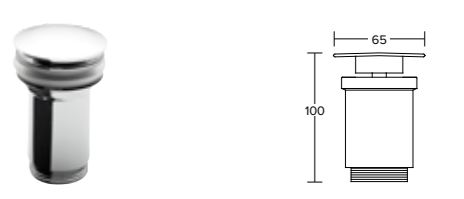

Round Sprung Basin Waste

Code	Price
RBW/CP	£46.00