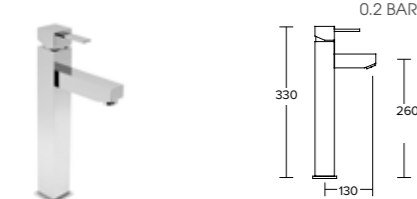

T10 - Mono Basin Mixer

Code	Price
T10MBM	£150.00

T10 - Mini Mono Basin Mixer

Code	Price
T10MMBM	£145.00

T10 - Bench Mono Basin Mixer

Code	Price
T10BMBM	£260.00

T10 - Bath Filler

Code	Price
T10DBF	£255.00