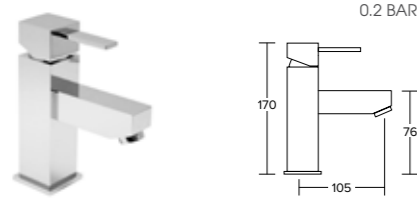

T10 - Mono Basin Mixer

Code	Price
T10MBM	£150.00