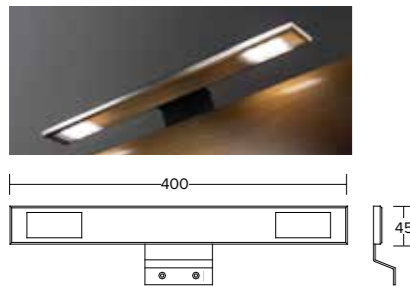

Twin Downlighter Kit*

Code	Price
TDK	£80.00

- Kit includes one light & 8W LED driver
- 5 Watts
- IP20