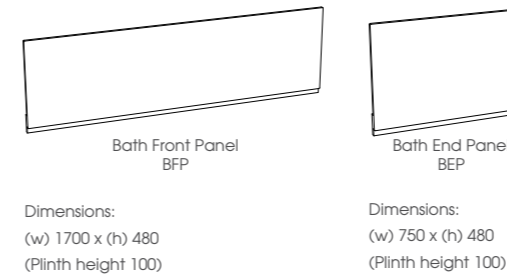

Bath Panels

Unit Width	Code	Slab	Shaker
1700mm	BFP	£200.00	£220.00
750mm	BEP	£120.00	£140.00