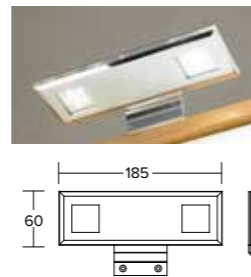

Compact Twin Downlighter Kit*

Code	Price
CTDK	£45.00

- Kit includes one light & 8W LED driver
- 3.6 Watts
- IP20