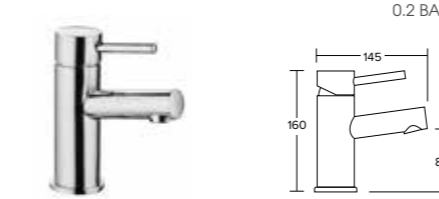

T20 - Bath Filler inc Shower Kit

Code	Price
T20DBF/S	£375.00

All prices include 20% VAT

T40 - Mono Basin Mixer

Code	Price
T40MBM	£300.00

T40 - Bath Filler

Code	Price
T40DBF	£570.00

T50 - Mono Basin Mixer