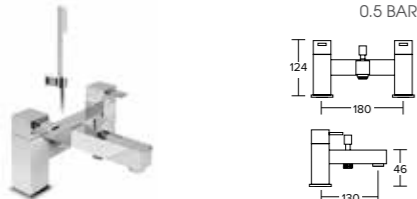

T10 - Bath Filler inc Shower Kit

Code	Price
T10DBF/S	£335.00