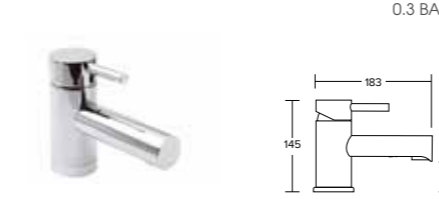

T50 - Mono Bath Filler

Code	Price
T50MBF	£350.00