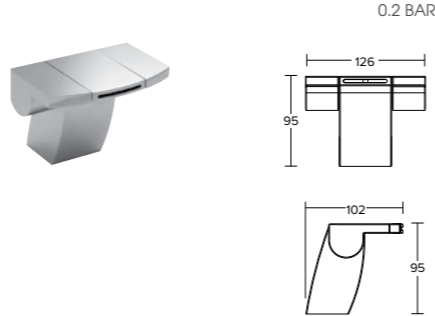

T40 - Mono Basin Mixer

Code	Price
T40MBM	£300.00