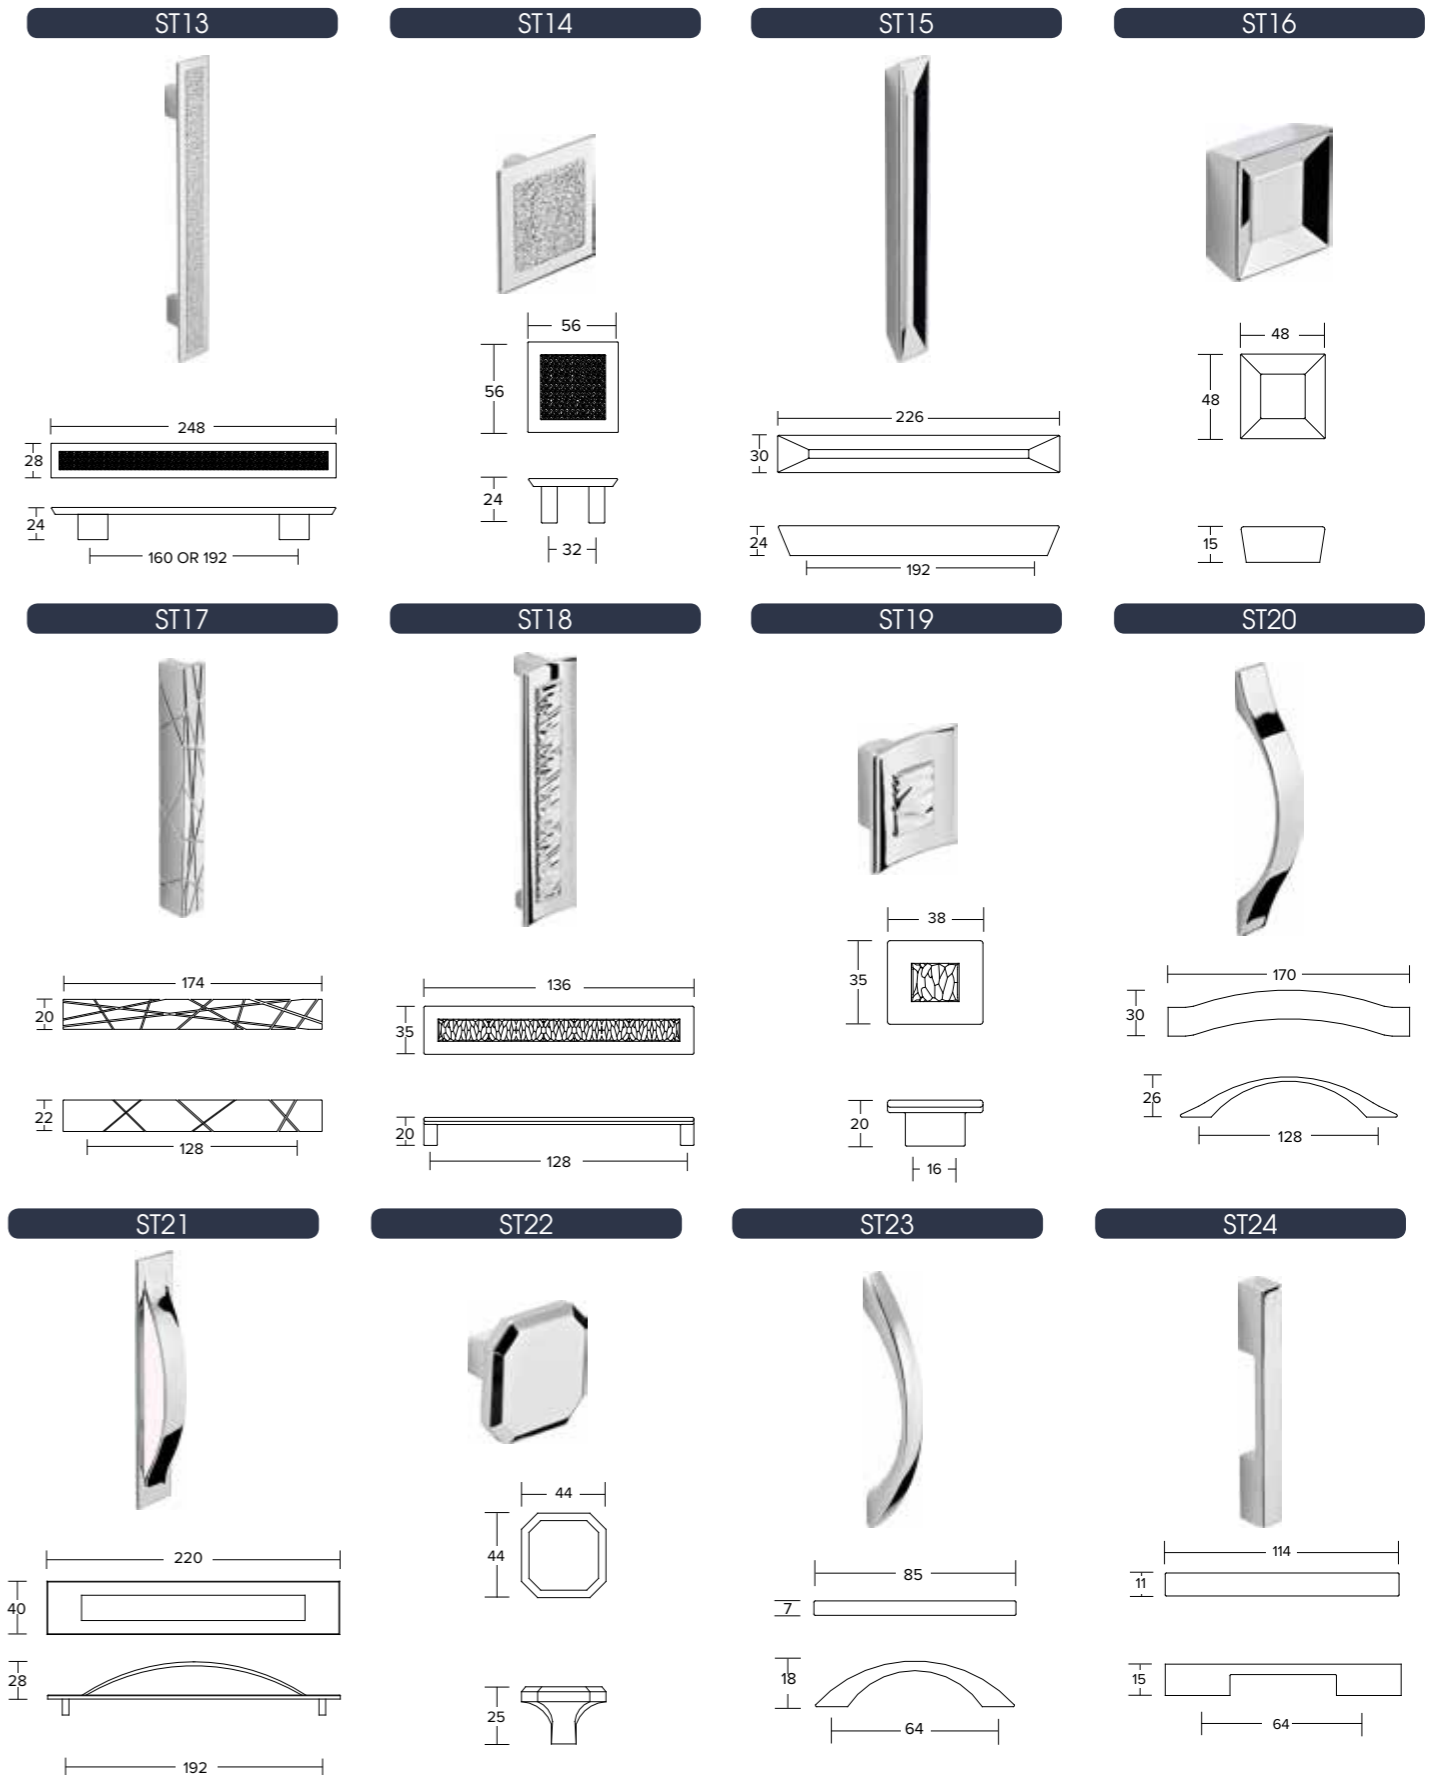

Handles

Select your handles from this stylish collection, they are included in the price of the cabinets (1 per door/drawer).