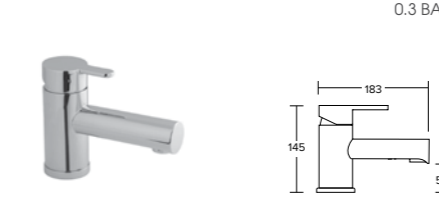

Code	Price
T50DBF/S	£355.00

T60 - Mono Basin Mixer

Code	Price
T60MBM	£175.00

T60 - Mini Mono Basin Mixer

Code	Price
T60MMBM	£165.00

T60 - Mono Bath Filler

Code	Price
T60MBF	£350.00

T60 - Bath Filler