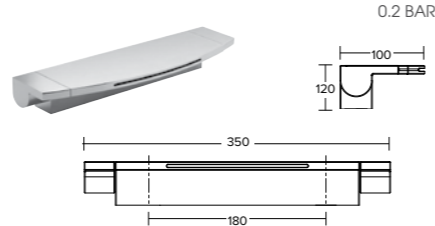

T40 - Bath Filler

Code	Price
T40DBF	£570.00