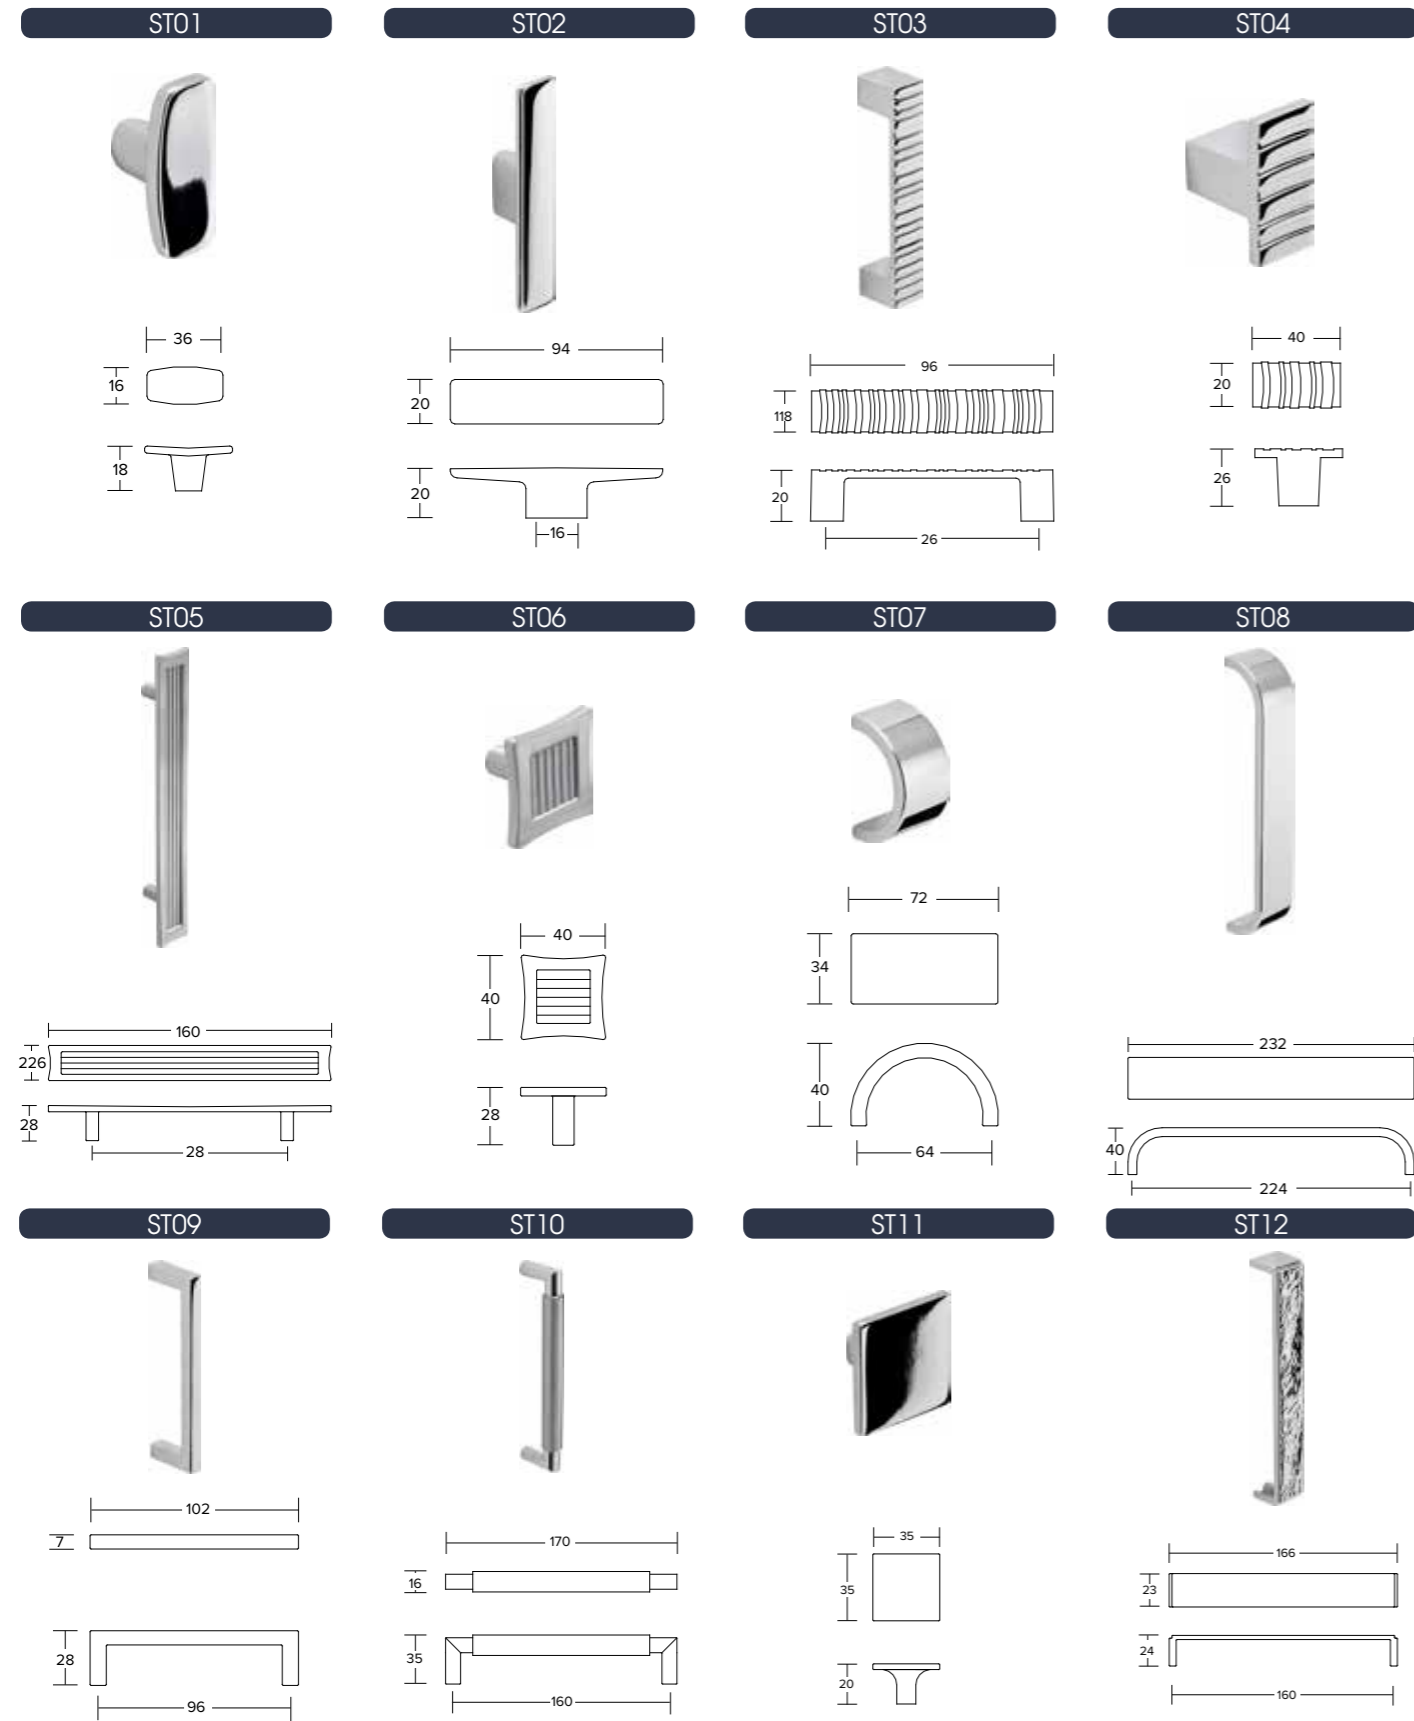

Round Bottle Trap

Code	Price
RBT/CP	£64.00

Square Bottle Trap

Code	Price
SBT/CP	£64.00

Handles

Select your handles from this stylish collection, they are included in the price of the cabinets (1 per door/drawer).