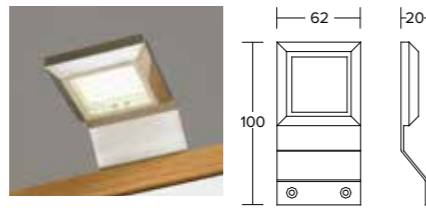

Square Downlighter Kit*

Code	Price
SDK	£72.50

- Kit includes two lights & 8W LED driver
- 1.8 Watts (X2)
- IP20