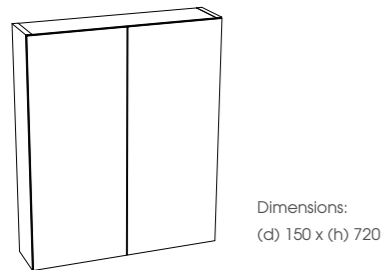

Mirrored Wall Units

- Double sided mirrored doors
- Handles not required

Unit Width	Code	Slab	Shaker
500mm	5MW	£380.00	£380.00
600mm	6MW	£405.00	£405.00
700mm	7MW	£430.00	£430.00
800mm	8MW	£455.00	£455.00