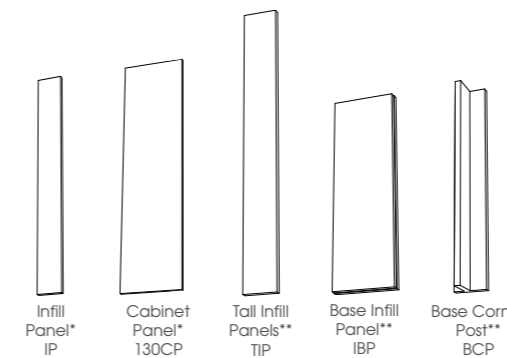

Plinths & Panels

Plinth

Width	Code	Slab	Shaker
1500mm	15P	£49.00	£49.00

Bath Panels

Unit Width	Code	Slab	Shaker
1700mm	BFP	£200.00	£220.00
750mm	BEP	£120.00	£140.00

Fitting Panels

Description	Code	Slab	Shaker
Infill Panels (pair) 850 x 100	IP	£29.00	£29.00
Cabinet Panel 1300 x 340	130CP	£39.00	£39.00
Tall Infill Panel 1760 x 200	TIP	£135.00	£135.00
Base Infill Panel 636 x 200	BIP	£49.00	£49.00
Base Corner Post***	BCP	£49.00	£49.00