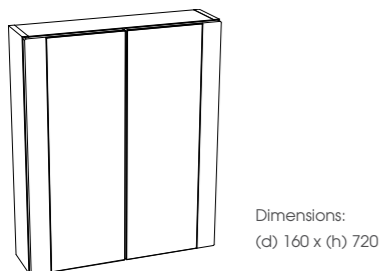

Framed Mirrored Wall Units

- Handles not required

Unit Width	Code	Slab	Shaker
500mm	5LMW	£360.00	£360.00
600mm	6LMW	£375.00	£375.00
700mm	7LMW	£390.00	£390.00
800mm	8LMW	£405.00	£405.00