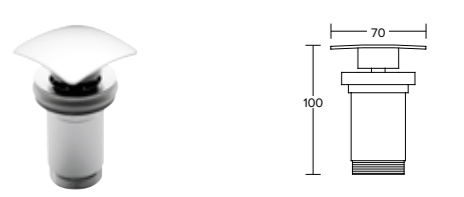

Square Sprung Basin Waste

Code	Price
SBW/CP	£46.00