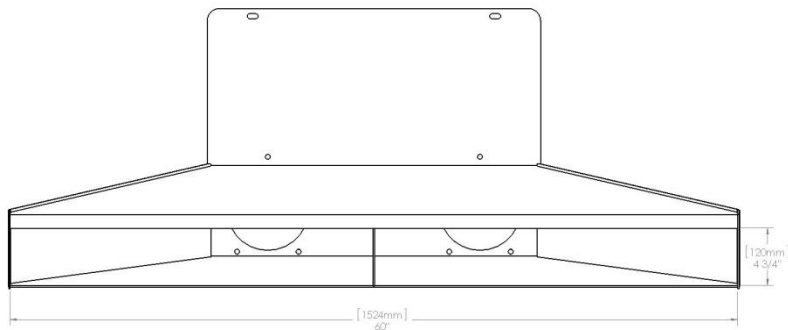

Form-Botic

Curb, Gutter and Sidewalk Forms

Curb forms supported in dimensions ranging from 24 inches high (610mm) to 24 inches wide (610mm)

Contact Curbco for custom molds

Gutter forms supported in dimensions ranging from 24 inches high (610mm) to 30 inches wide (762mm)

Contact Curbco for custom molds

Sidewalk forms supported in dimensions up to 6 feet wide (1.828 meters) to a depth up to 12 inches (304mm)
Contact Curbco for custom size molds

Ask Curbco about monolithic curb and sidewalk support