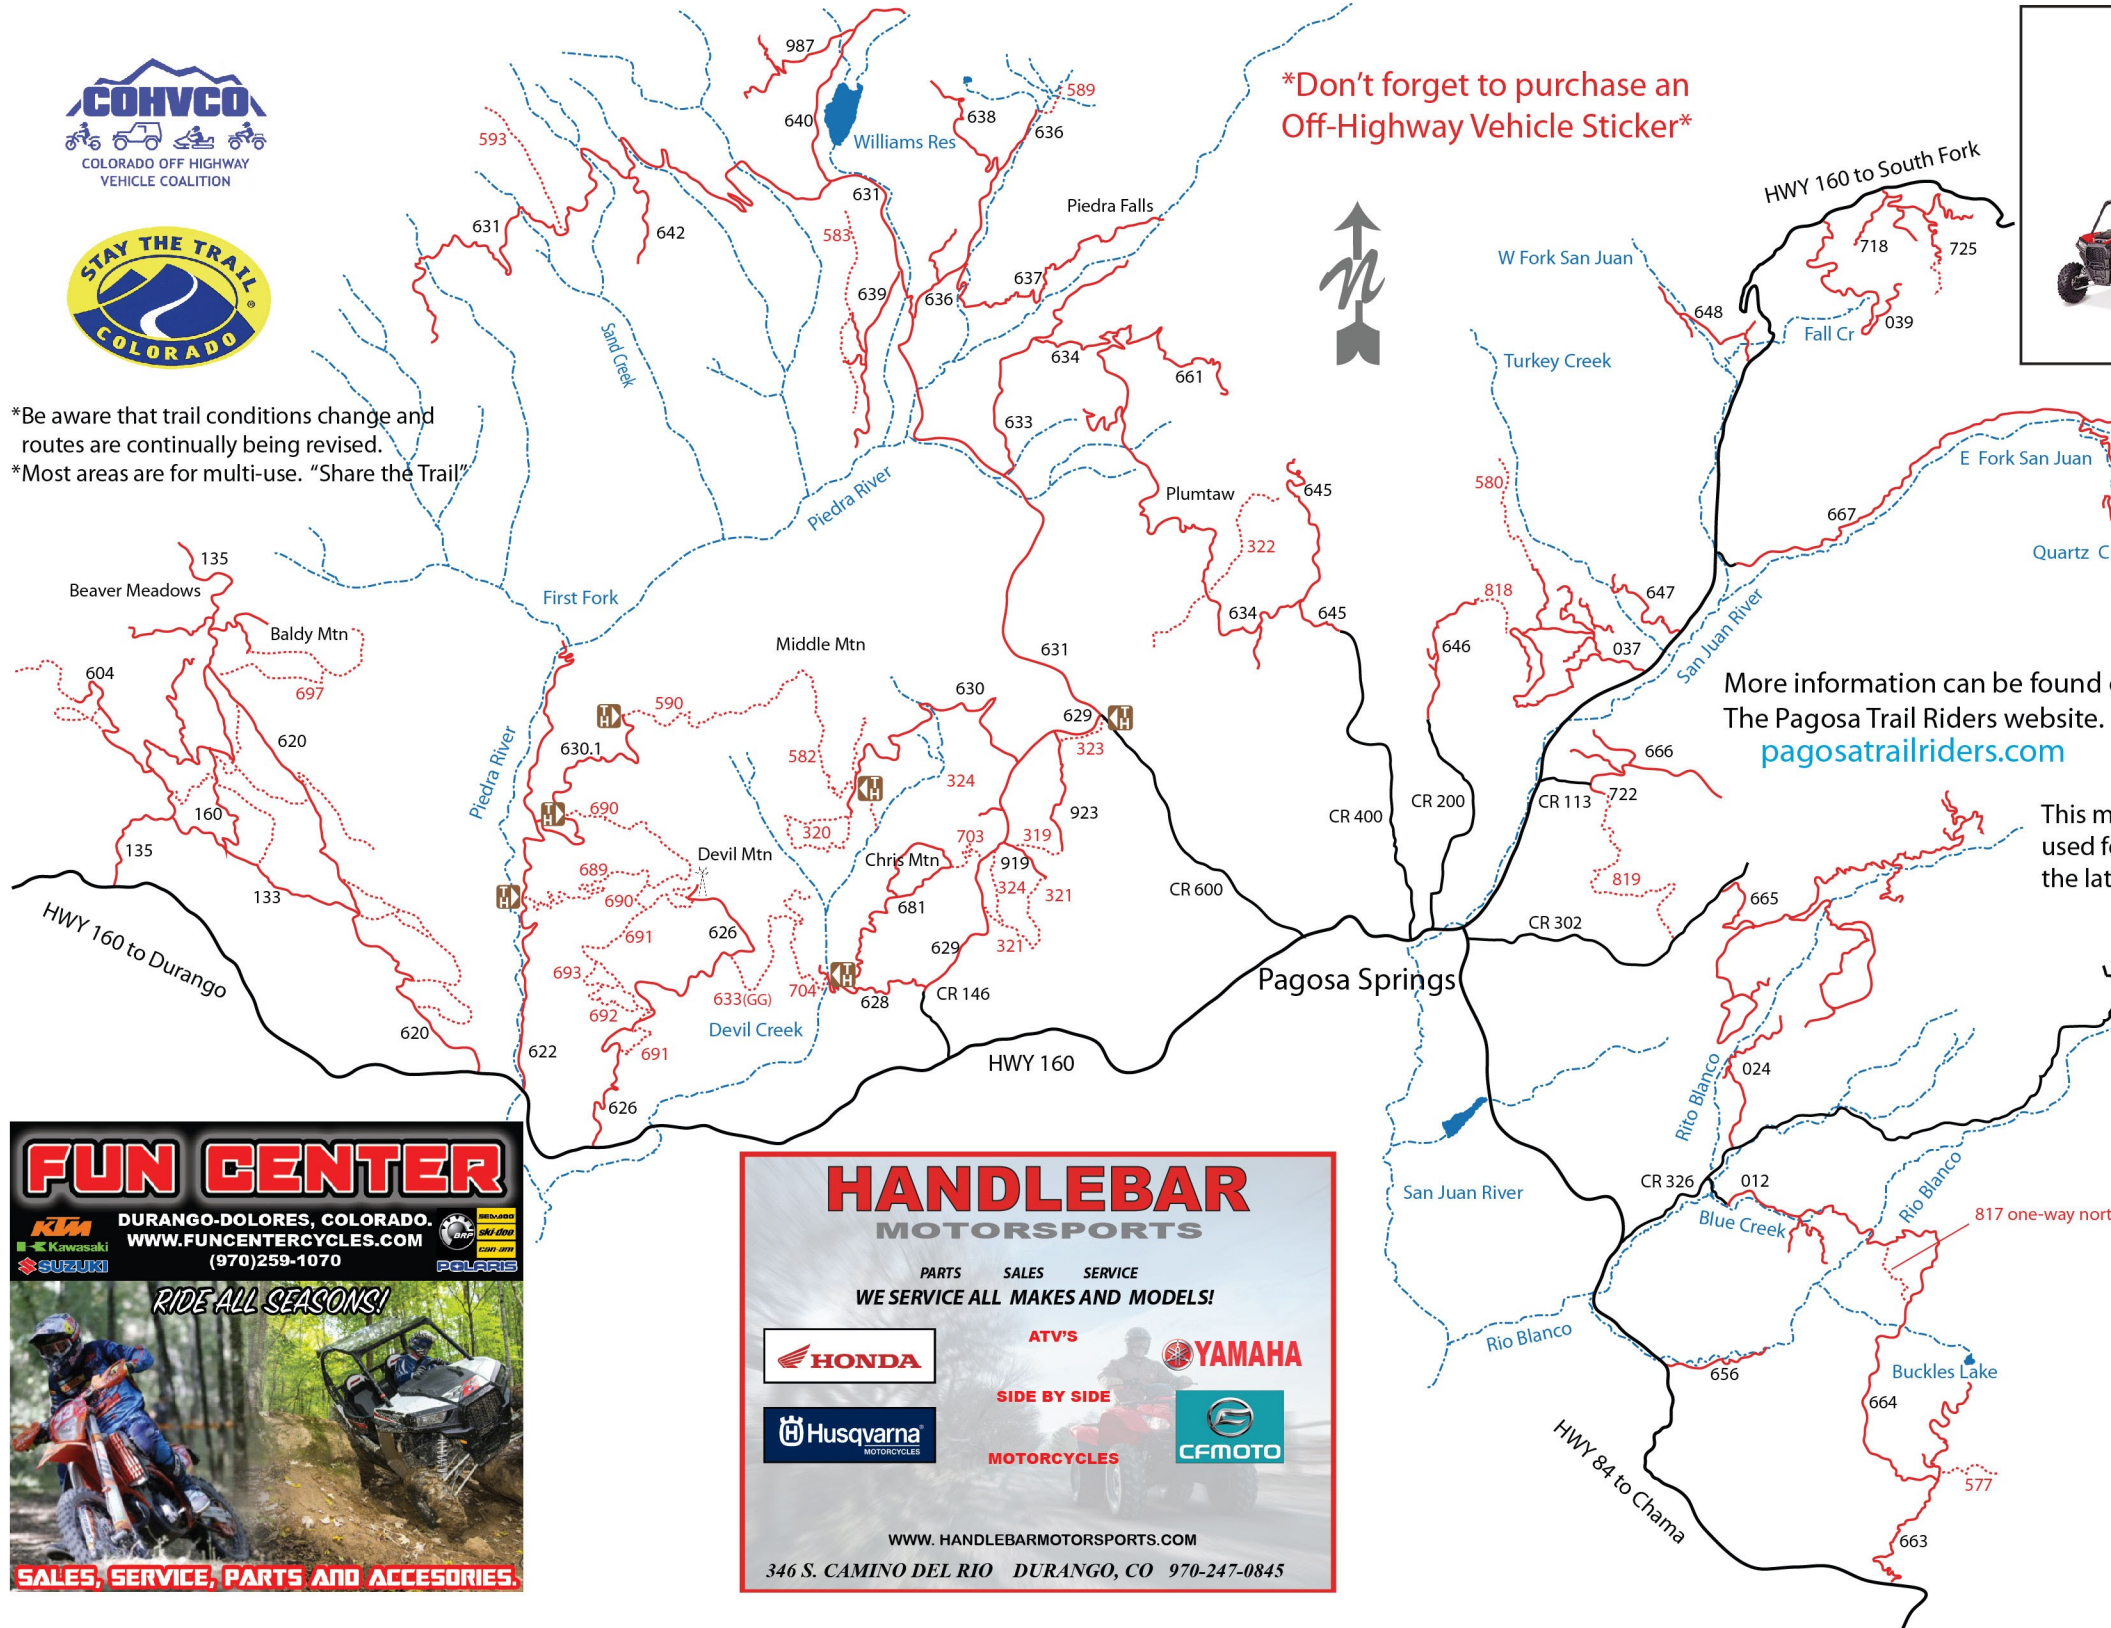

*Be aware that trail conditions change and routes are continually being revised.
 *Most areas are for multi-use. "Share the Trail"

Don't forget to purchase an Off-Highway Vehicle Sticker

DURANGO ADVENTURE RENTALS
 - ATVs & UTVs -
 Durango's premier source for Polaris rentals
 DurangoAdventureRentals.com
 970.335.9311

0 2 4 6
MILES

— Roads open to highway legal vehicles
 — 631 Roads open to all vehicles*
 - - - 321 Trails open to vehicles 50" width or less
 - - - Rivers and streams
 H 50 Inch Trailhead

*Note: Forest Service access signs take precedence over map designations. 2022

More information can be found on The Pagosa Trail Riders website.
pagosatrailriders.com

This map is for general information and should not be used for navigation. Check with the Ranger District for the latest Motor Vehicle Use Map (MVUM).