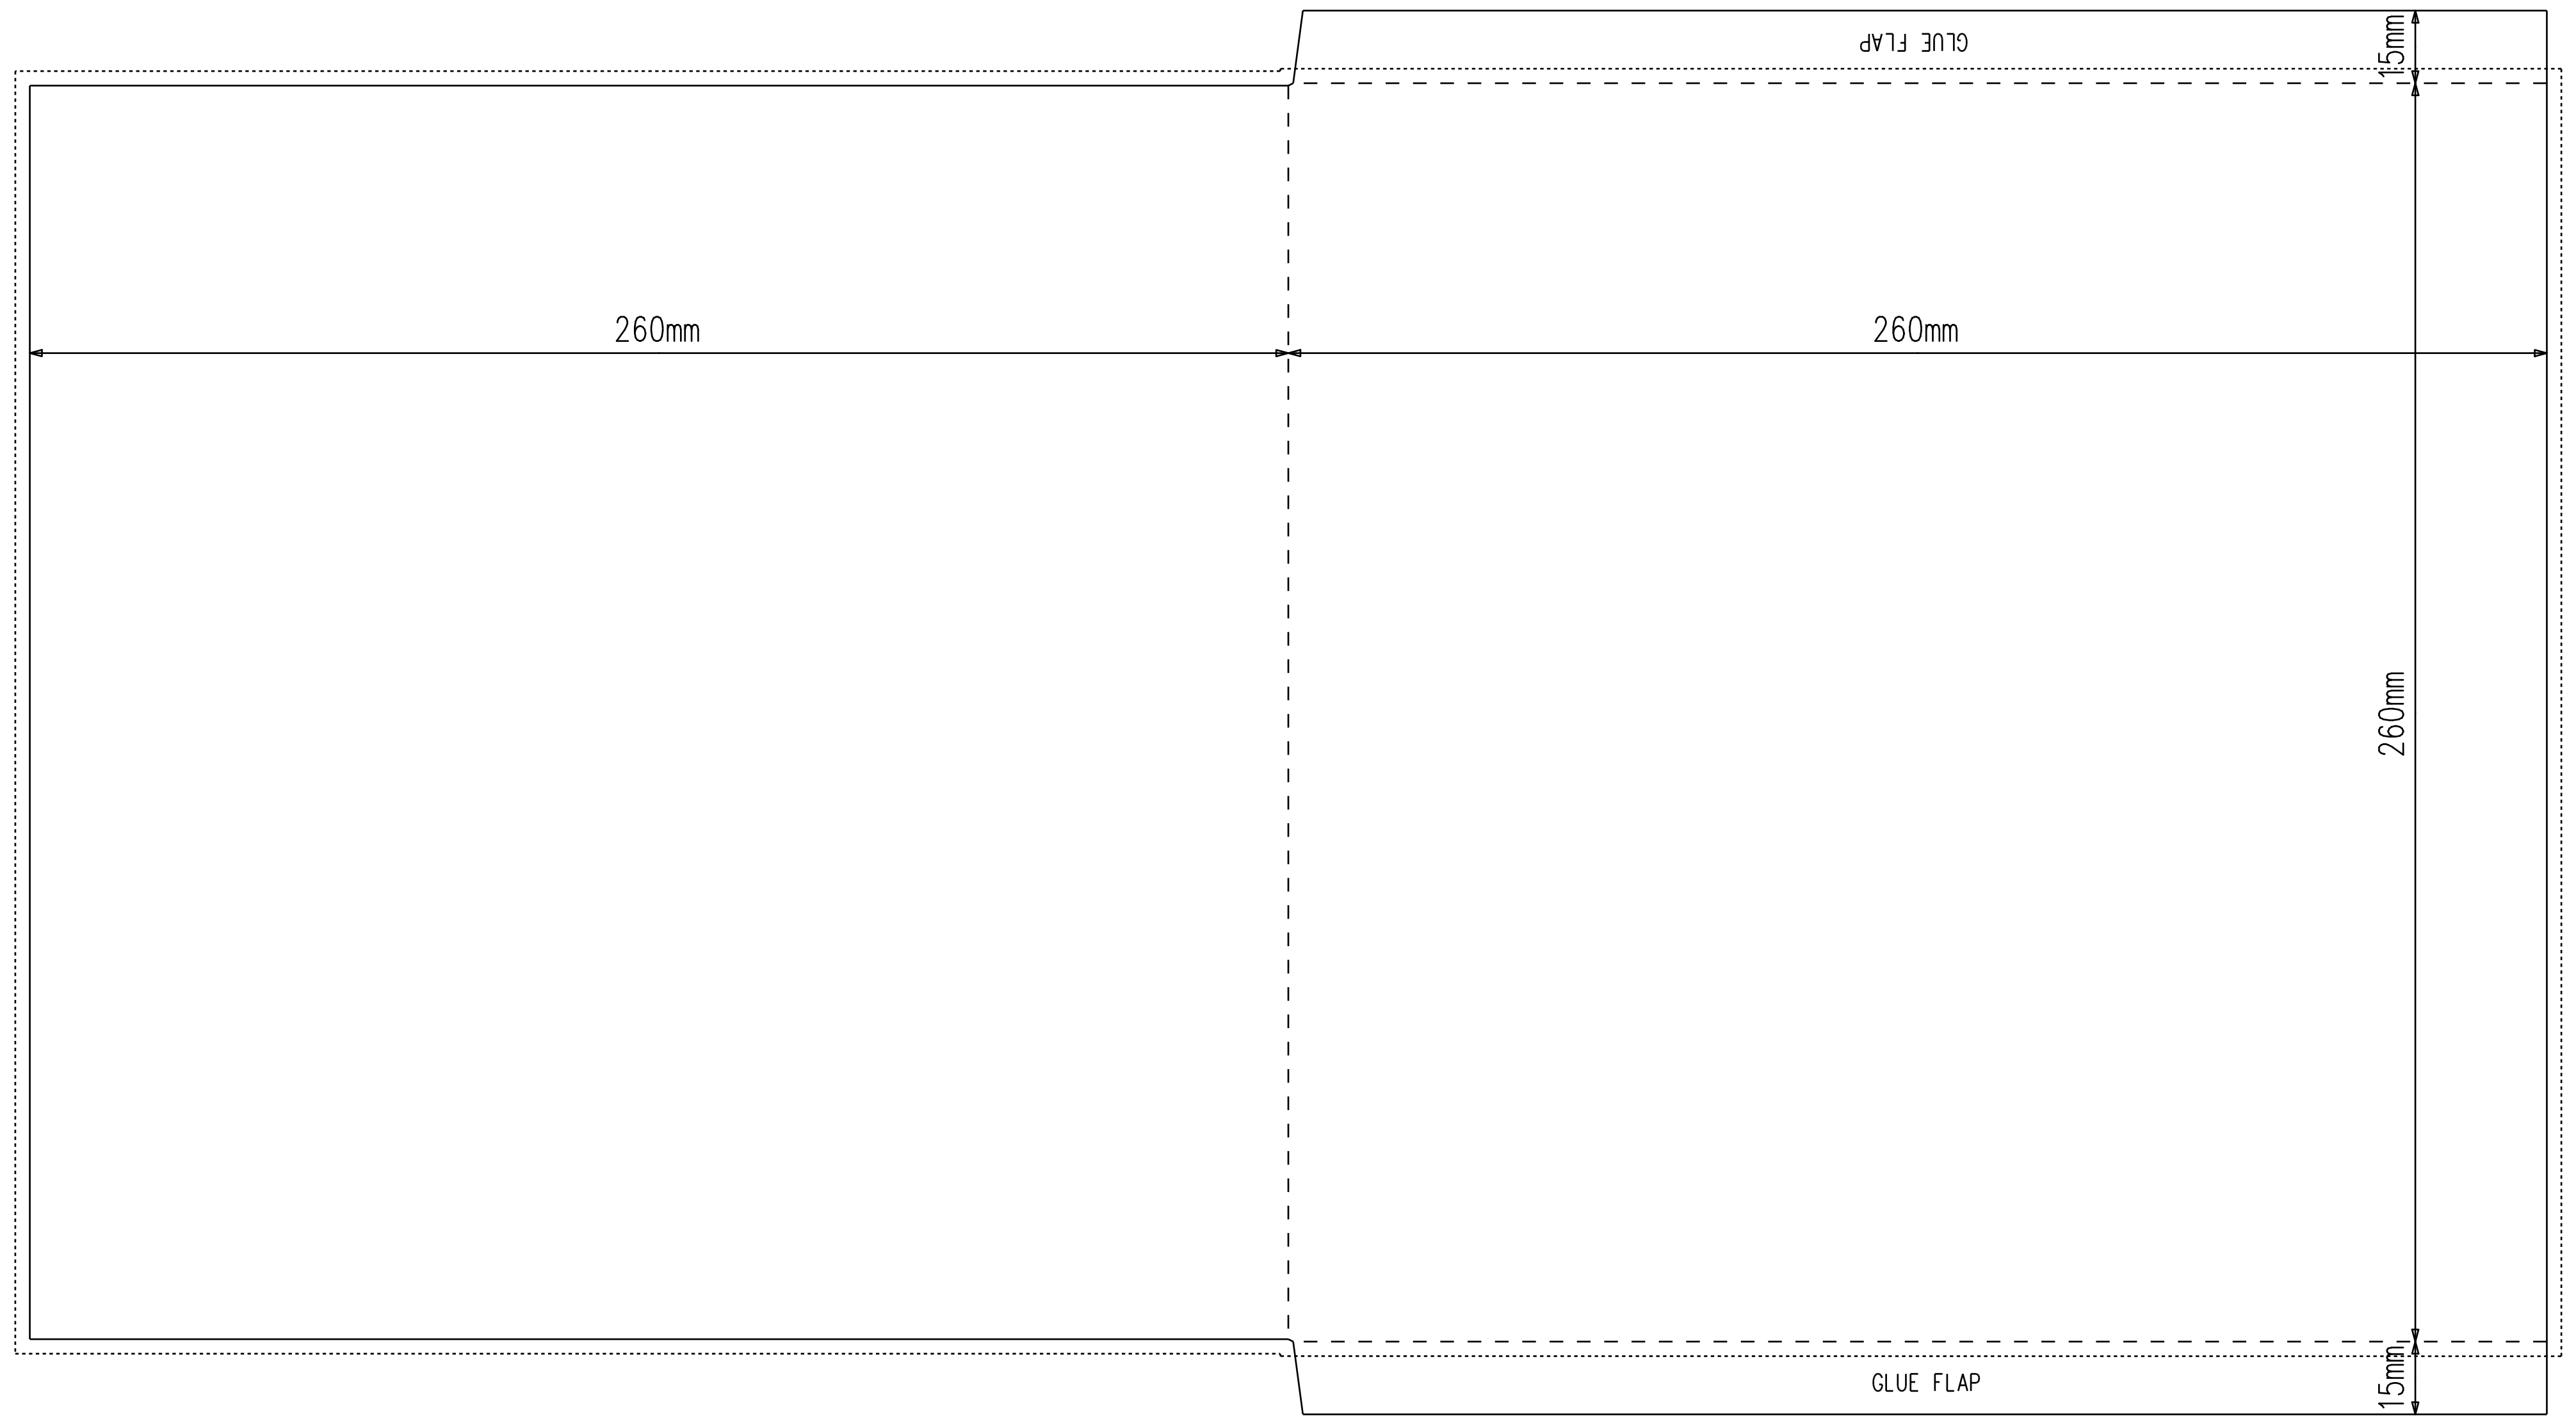

# 10" INNER BAG (HOLES ARE OPTIONAL)

PLEASE NOTE THIS TEMPLATE HAS BEEN CREATED USING SPECIFIC CO-ORDINATES REQUIRE FOR COMPUTER TO PLATE IMAGING AND IS NOT TO BE ALTERED, MOVED OR THE DOCUMENT SIZE CHANGED. ALL DIMENSIONS ARE IN MILLIMETRES, BLEED ALLOWANCE OF 3MM ON TRIMMED EDGES