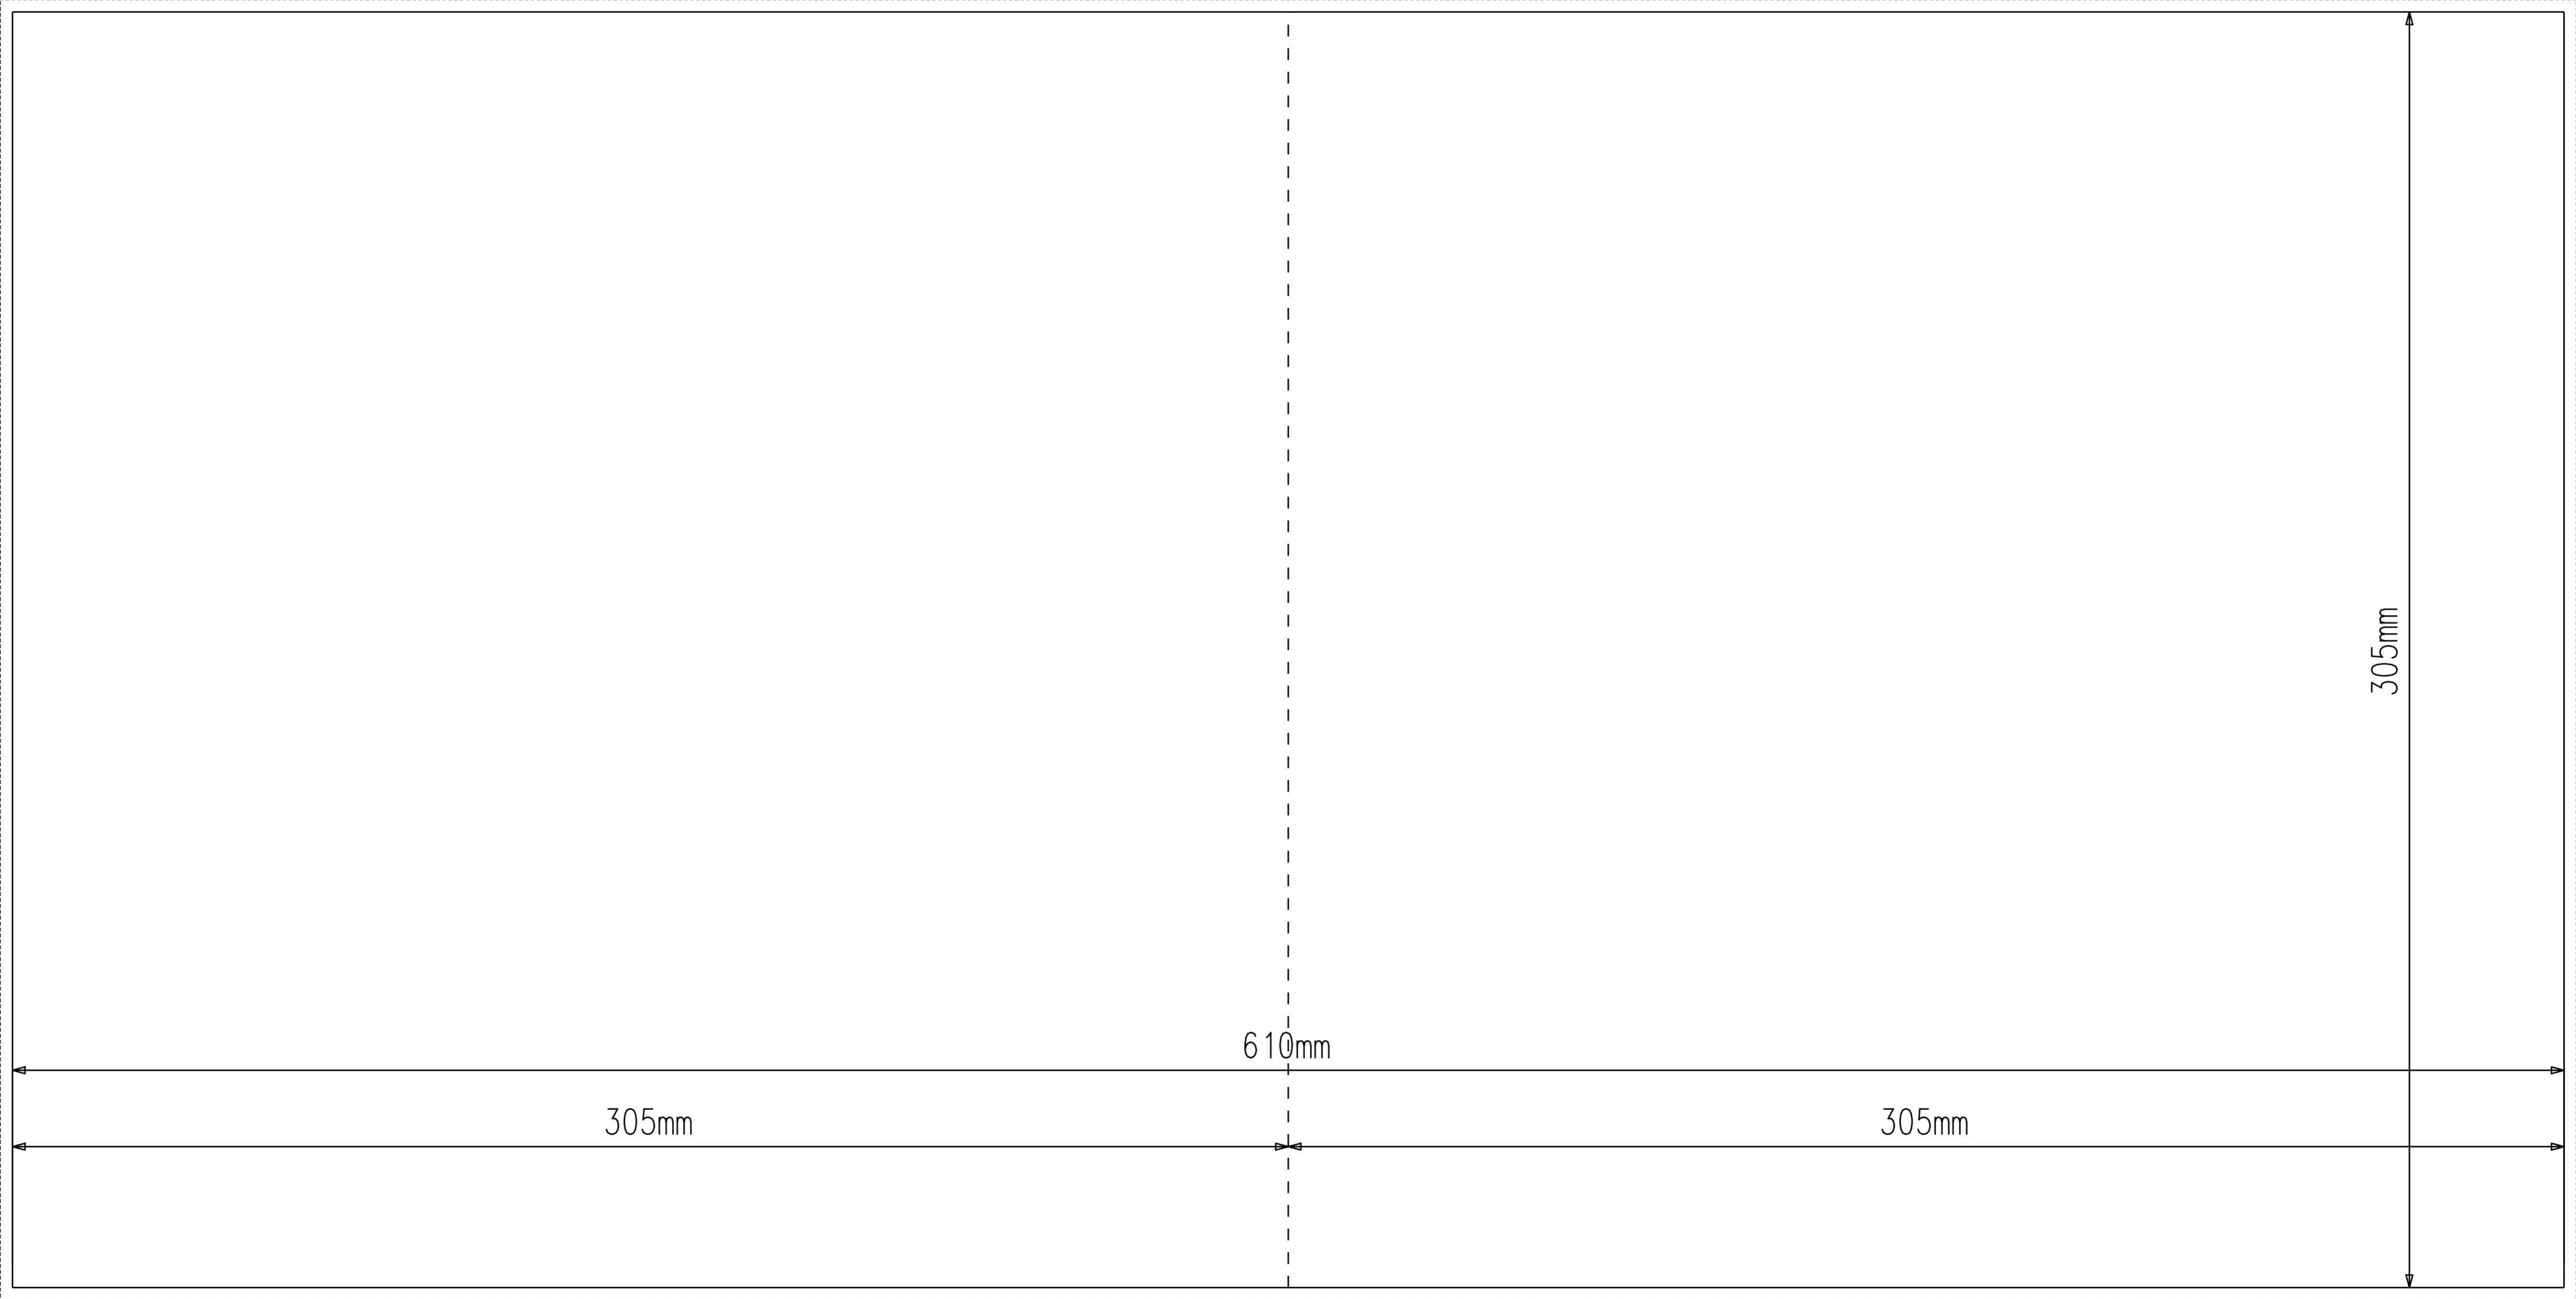

12" 4PP SPREAD

610mm

305mm

305mm

305mm

355mm

660mm