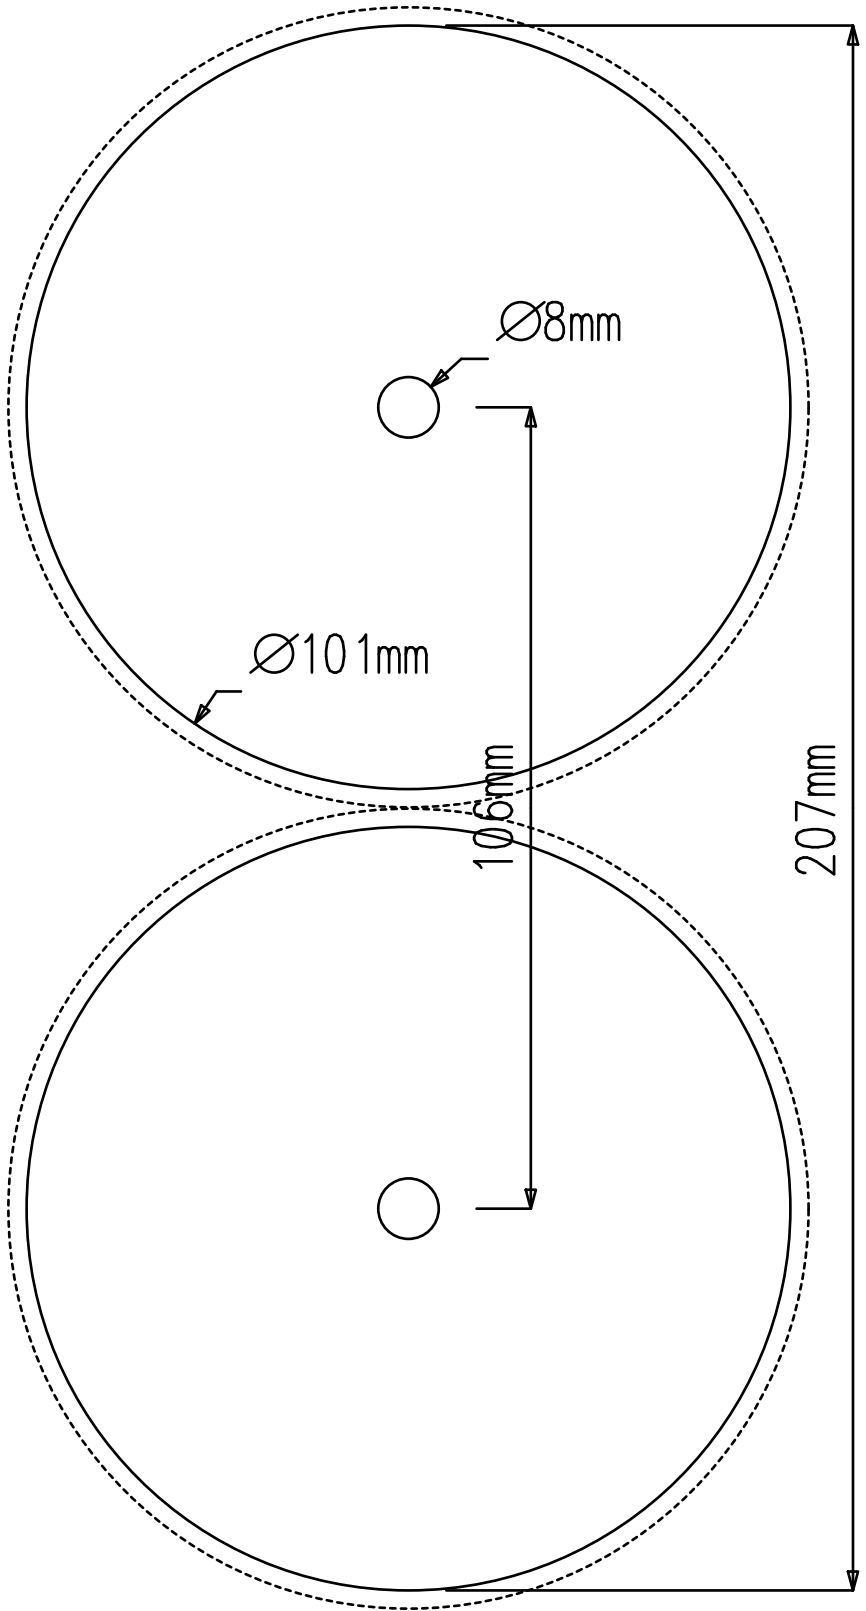

12" VINYL LABELS

TEMPLATE REF: VNL_12LB1