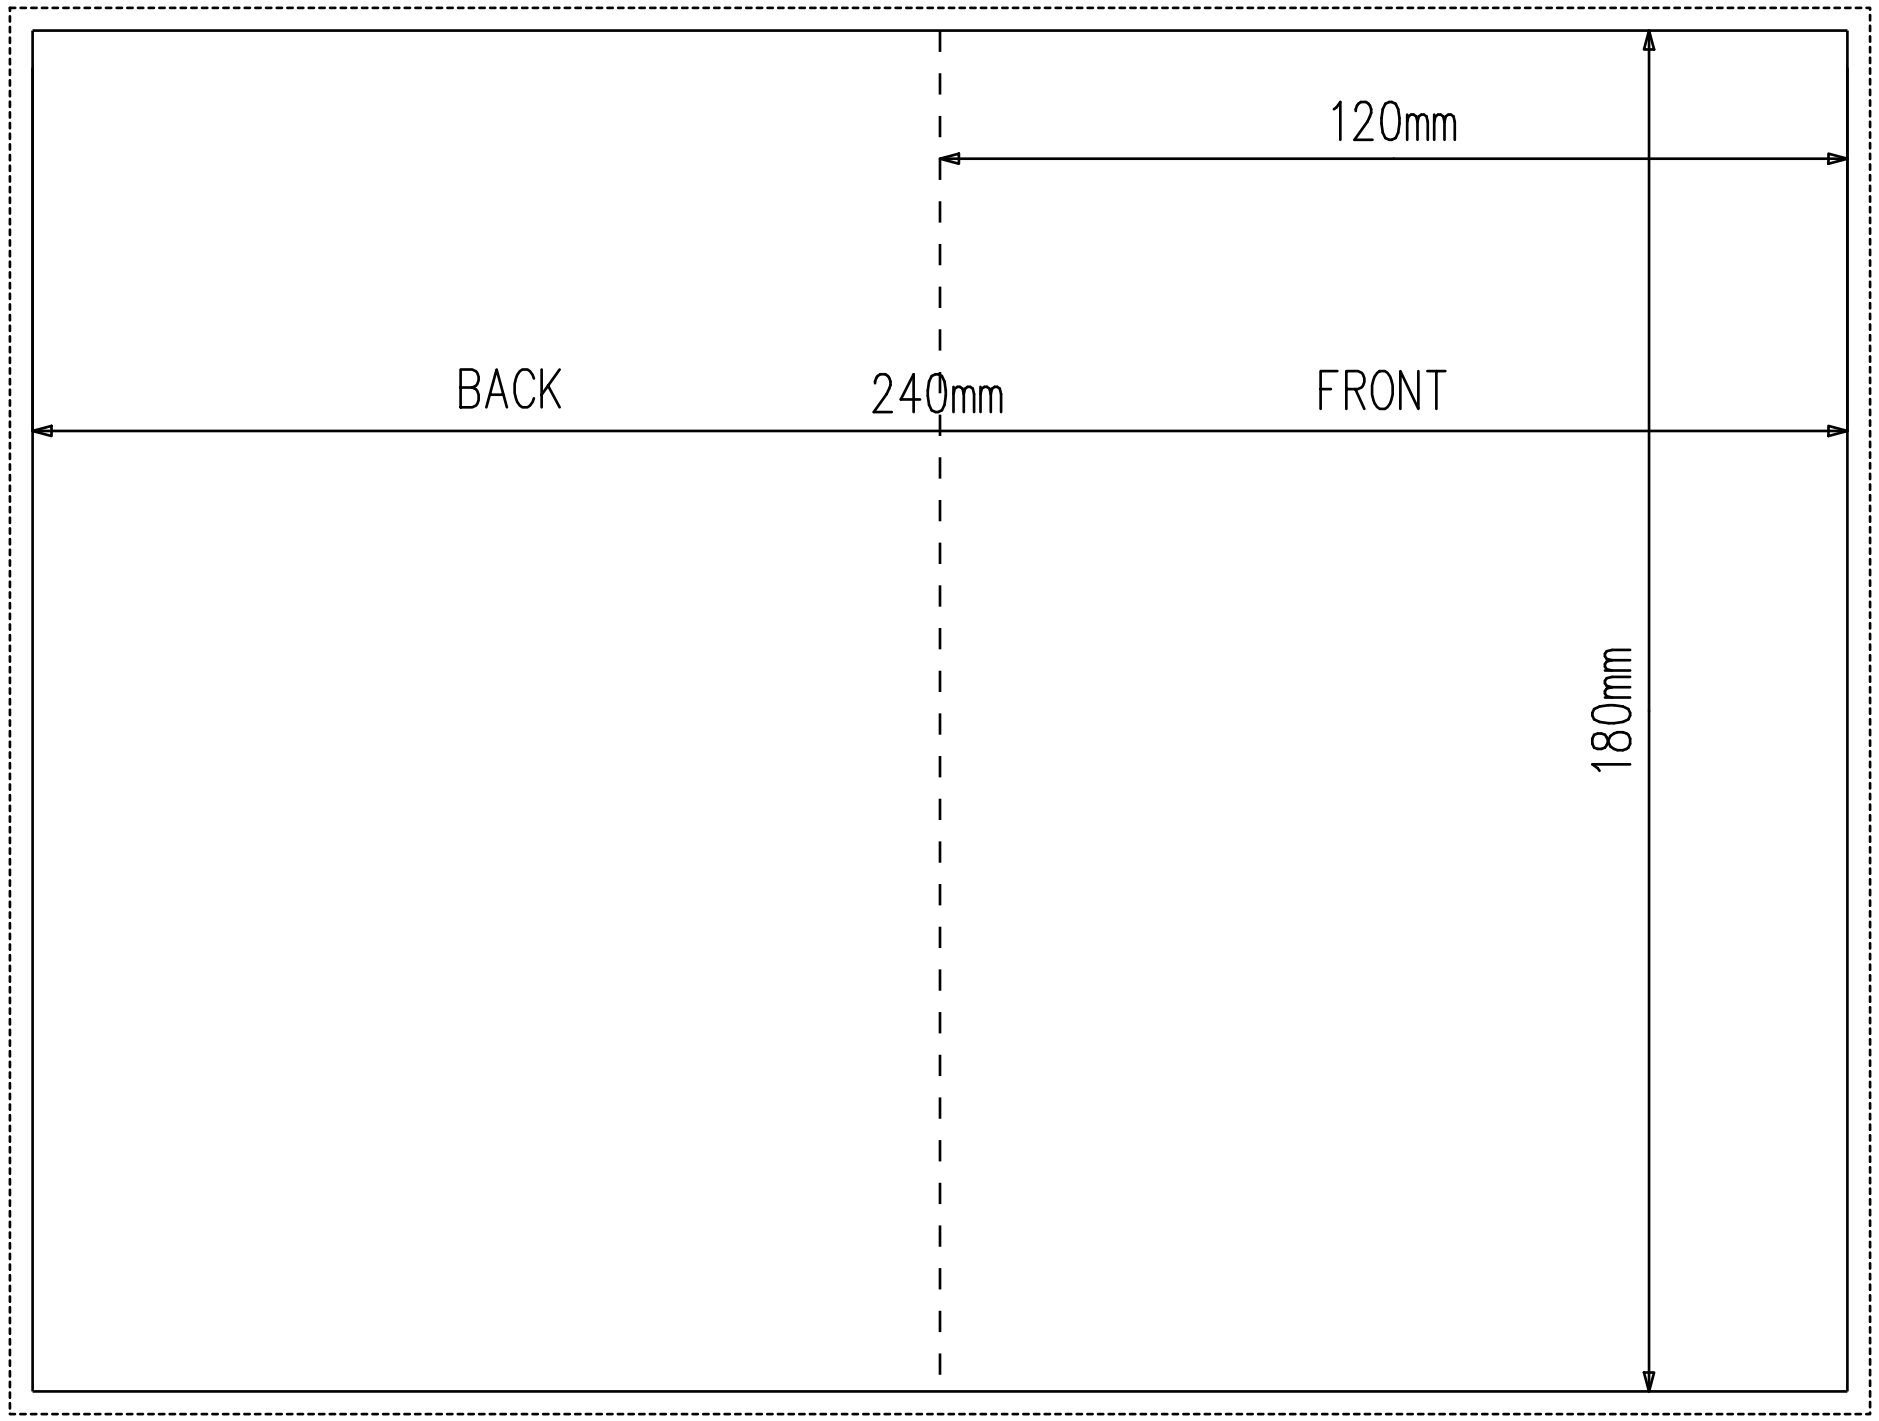

DVD 4PP SPREAD

PLEASE NOTE THIS TEMPLATE HAS BEEN CREATED USING SPECIFIC CO-ORDINATES REQUIRE FOR COMPUTER TO PLATE IMAGING AND IS NOT TO BE ALTERED, MOVED OR THE DOCUMENT SIZE CHANGED. ALL DIMENSIONS ARE IN MILLIMETRES, BLEED ALLOWANCE OF 3MM ON TRIMMED EDGES. ALSO, TEXT, BORDERS AND LOGOS SHOULD NOT BE CLOSER THAN 3MM FROM DIE-LINES.