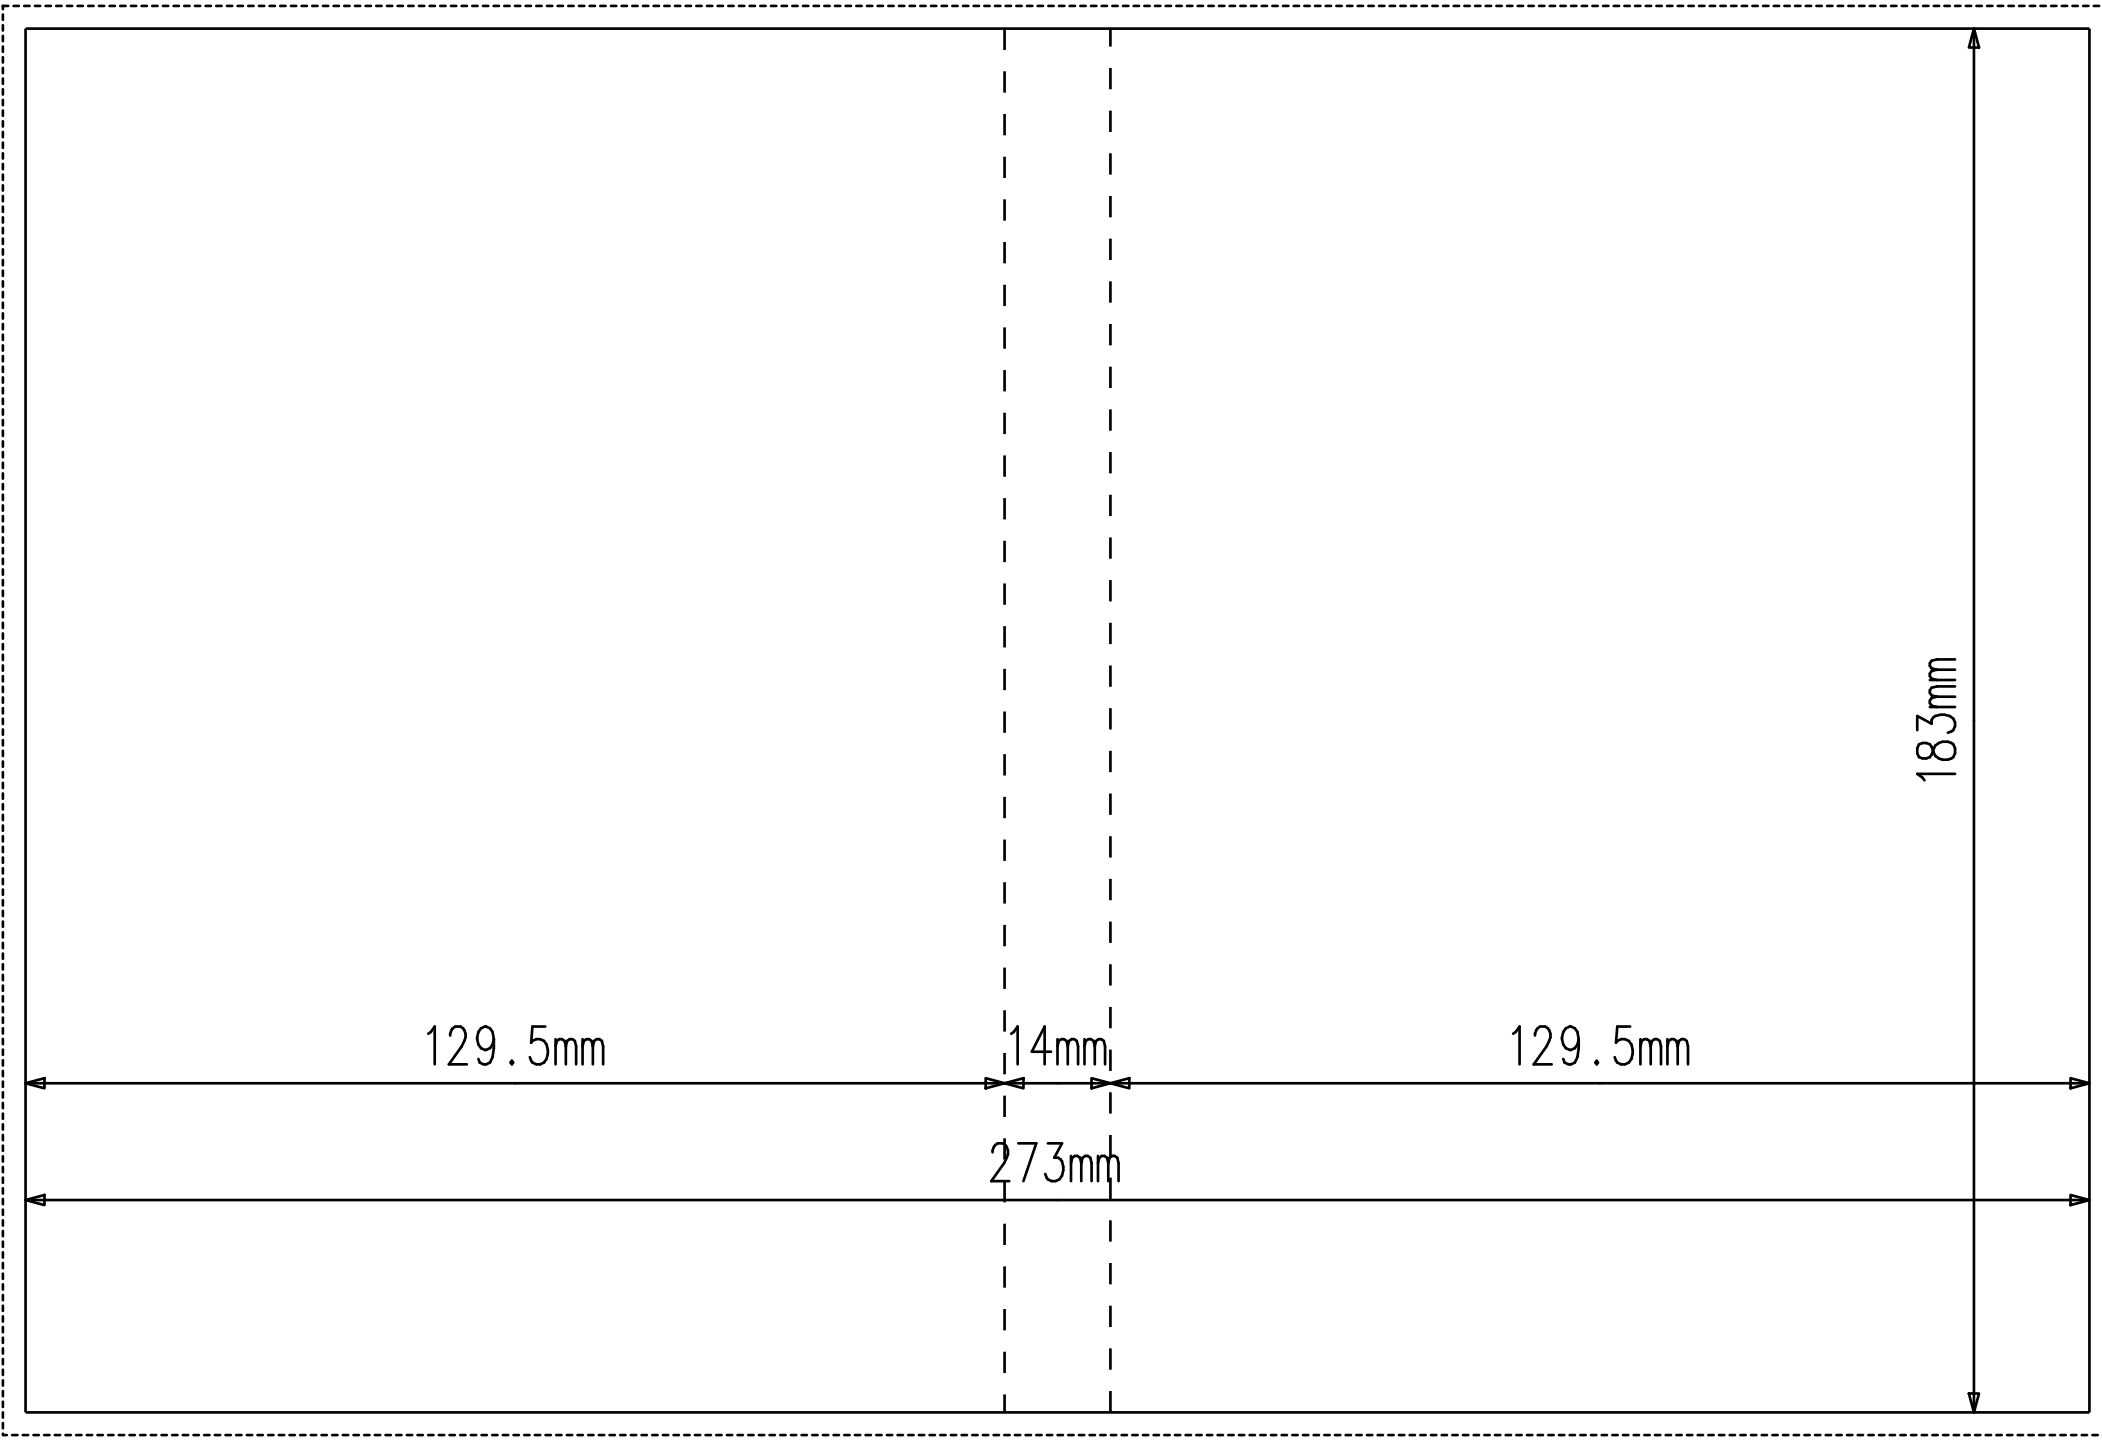

STANDARD DVD AMARAY INLAY

PLEASE NOTE THIS TEMPLATE HAS BEEN CREATED USING SPECIFIC CO-ORDINATES REQUIRE FOR COMPUTER TO PLATE IMAGING AND IS NOT TO BE ALTERED, MOVED OR THE DOCUMENT SIZE CHANGED. ALL DIMENSIONS ARE IN MILLIMETRES, BLEED ALLOWANCE OF 3MM ON TRIMMED EDGES. ALSO, TEXT, BORDERS AND LOGOS SHOULD NOT BE CLOSER THAN 3MM FROM DIE-LINES.

TEMPLATE REF: DVD_INL 1