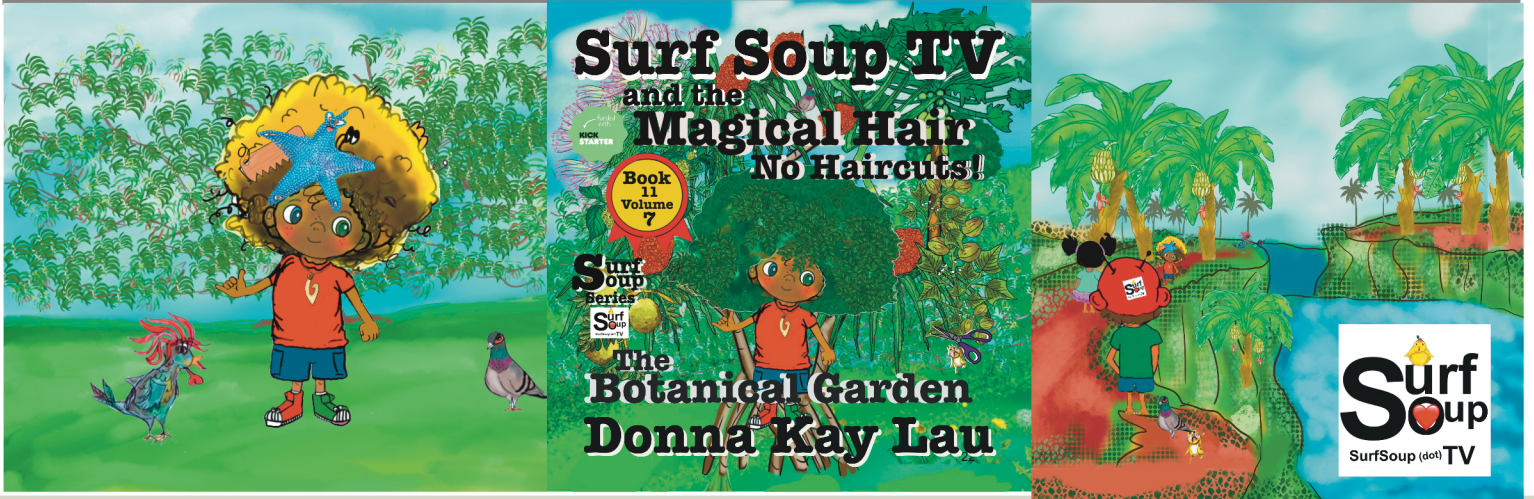

# Surf Soup TV and the Magical Hair

No Haircuts! The Botanical Garden Book 11 Volume 7

Award Winning Prime Time Emmy Honored Animator, Author and Illustrator

### **Title Surf Soup TV and the Magical Hair**

**No Haircuts! The Botanical Garden  
Book 11 Volume 7**

Discover a world where magic meets nature in Surf Soup TV and the Magical Hair No Haircuts! The Botanical Garden Book 11 Volume 7 Join Koa as his hair transforms into a living garden, leading him and his friends through the enchanting Botanical Garden. With vibrant illustrations and heartwarming lessons, this captivating tale inspires young readers to cherish the natural world and become stewards of our planet. Experience the wonder as Koa's journey unfolds, revealing the extraordinary connections between us and the environment.

Award-winning honored TV animator, author, and illustrator, Asian American Donna Kay Lau is the creator of “Surf Soup”, an Artist, Author, TV Animator at Nickelodeon, Cartoon Network, worked on productions: ‘Dora the Explorer’, ‘CatDog’, ‘Oswald the Octopus,’ ‘Generator Rex,’ Ben 10’, and, “Regular Show,’ also ‘Surf Soup’ cartoon and books!