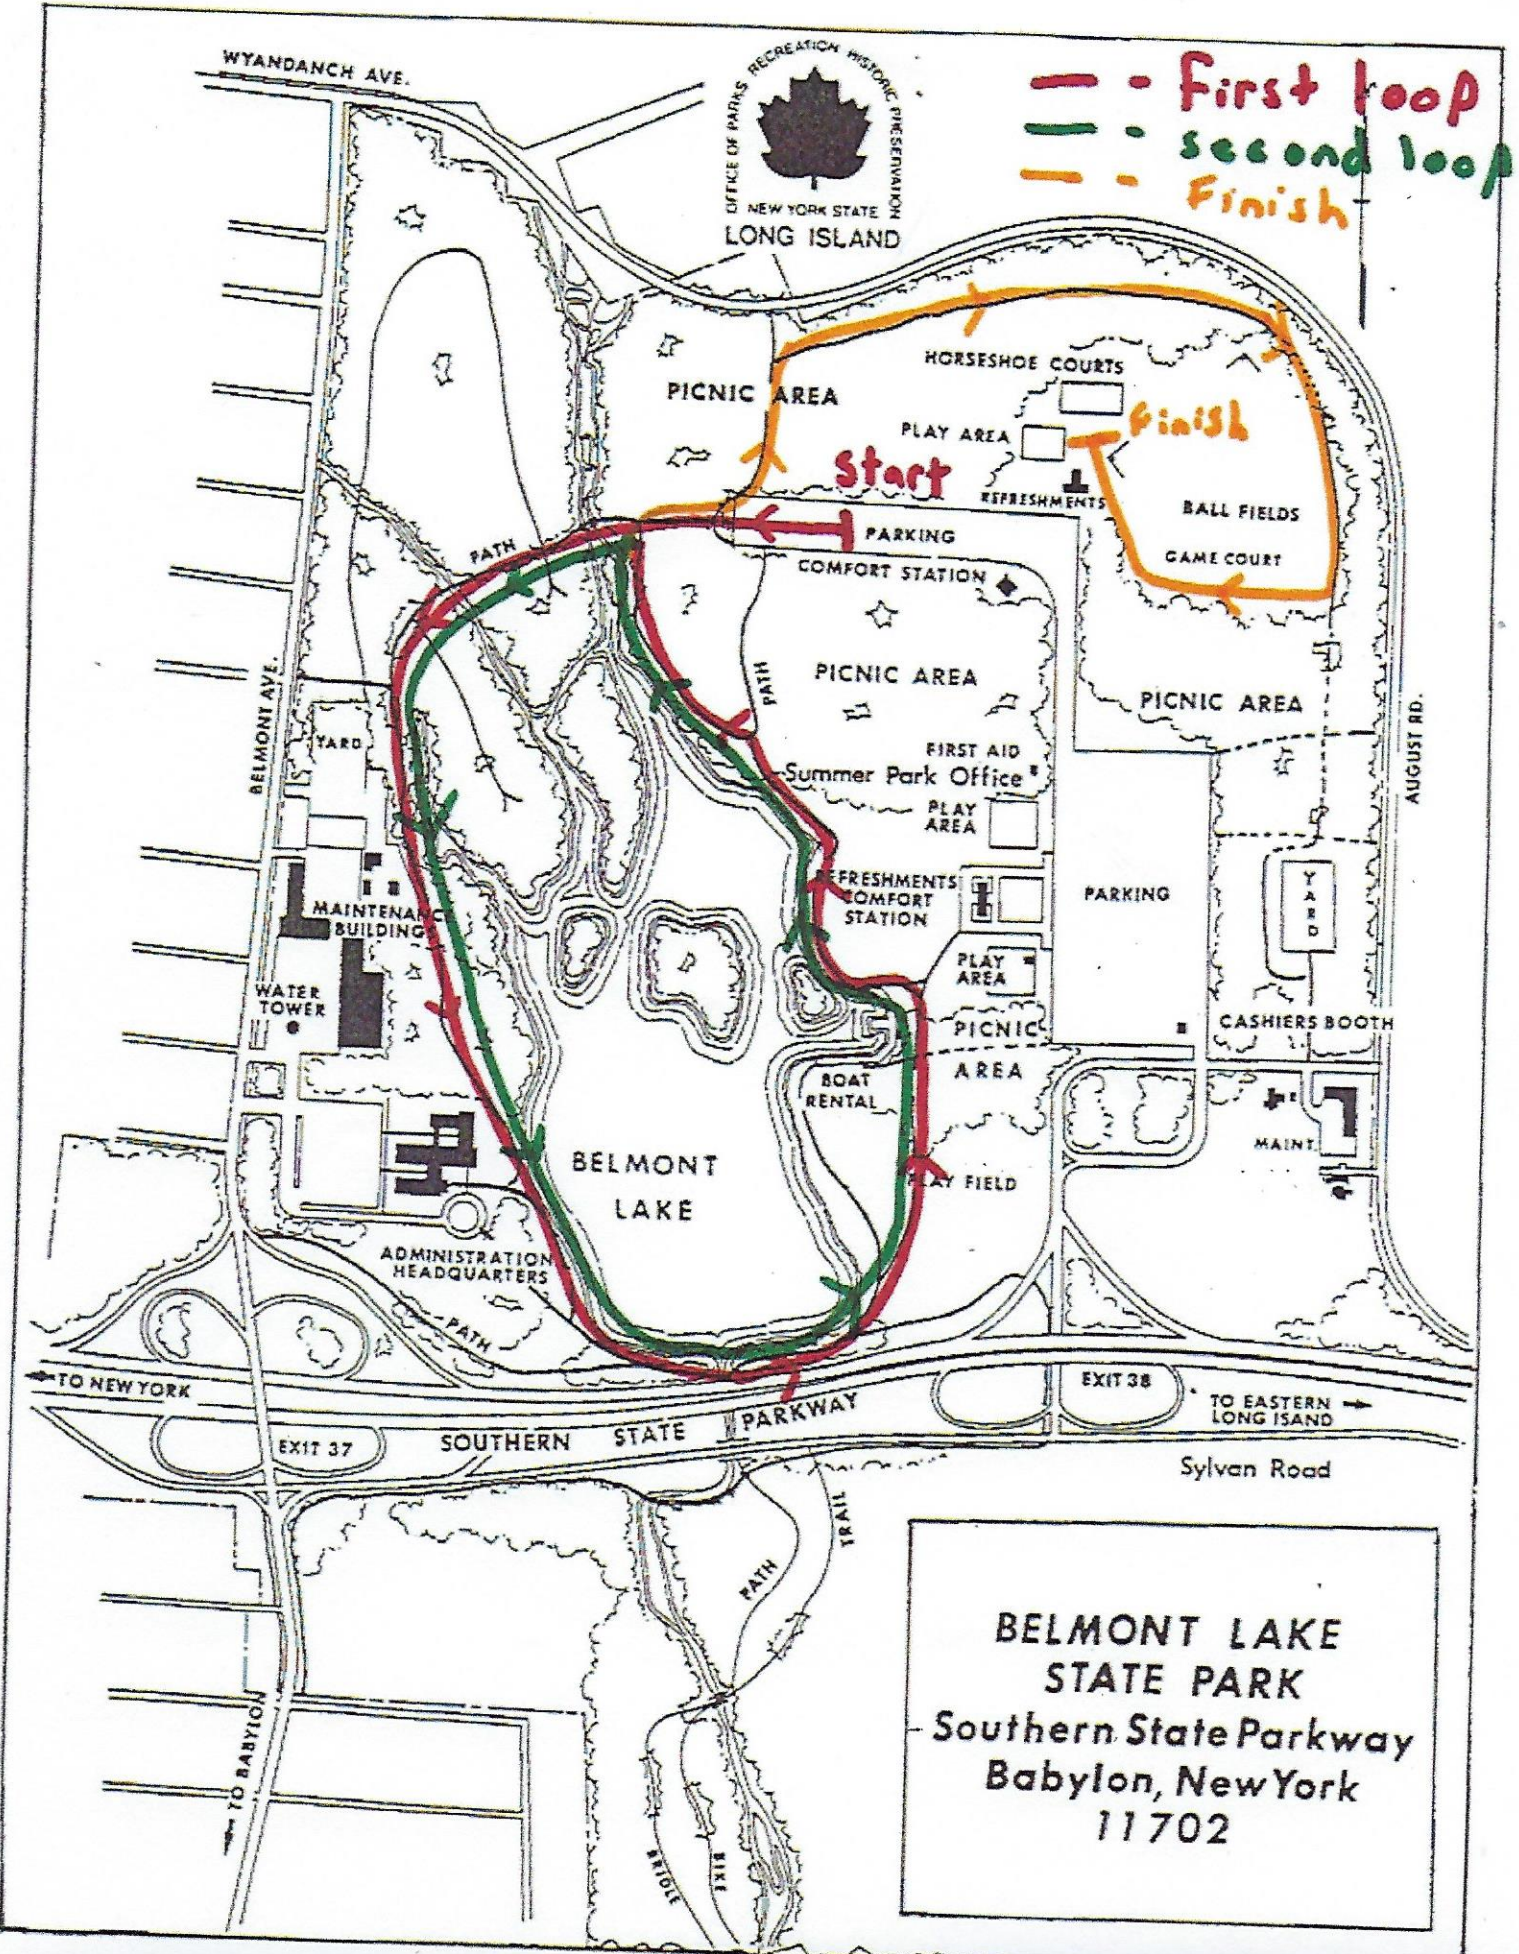

— First loop
— Second loop
— Finish

**BELMONT LAKE
STATE PARK**
Southern State Parkway
Babylon, New York
11702

CONTINUES TO SUNRISE HWY