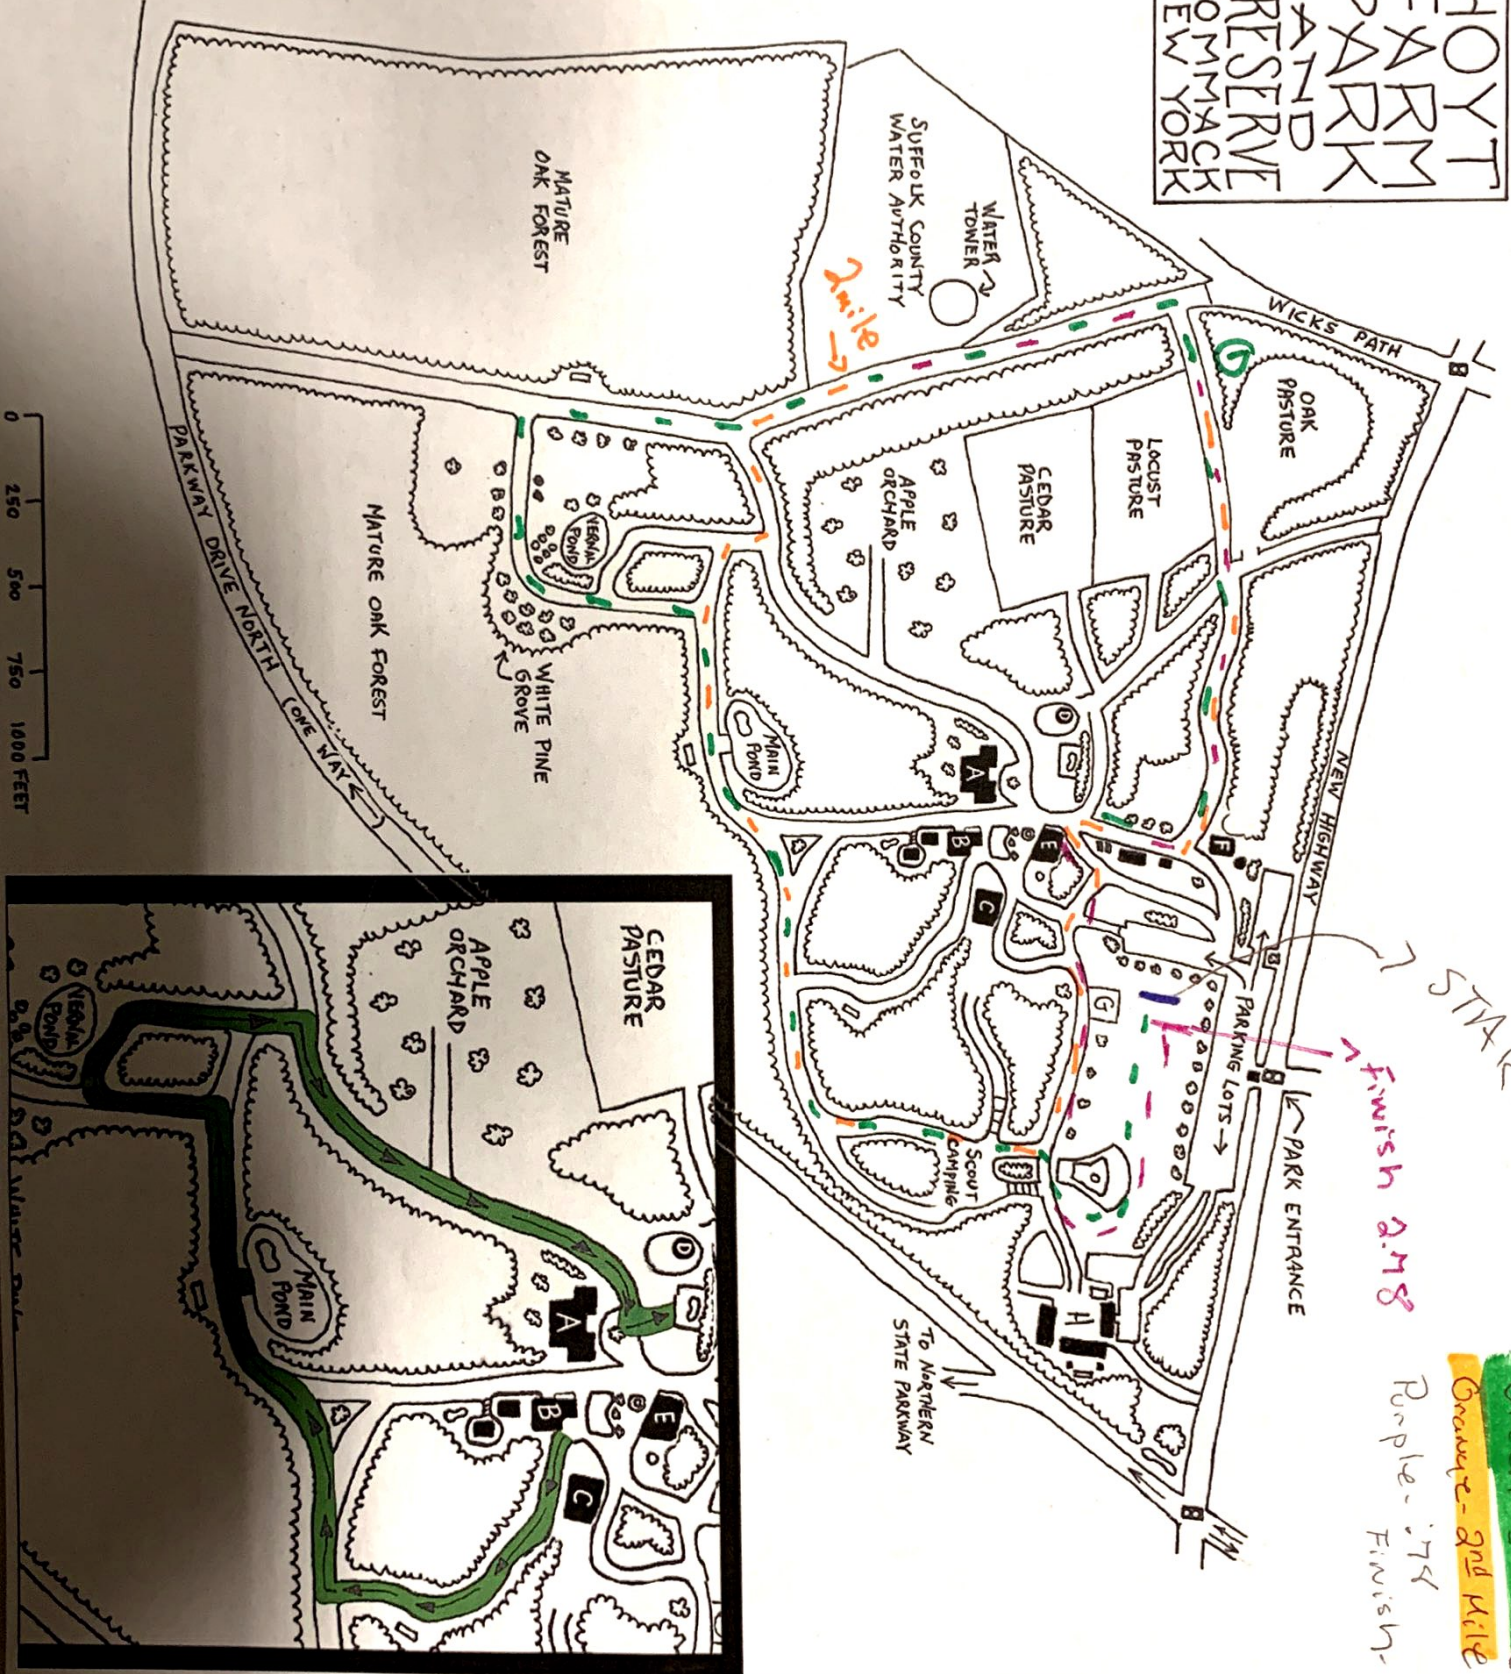

HOYT HEARK AND PARK PRESERVE COMMACK NEW YORK

START

Finish 2.78

Green - 1st Mile
 Orange - 2nd Mile
 Purple - 3rd Mile
 Pink - Finish

KEY	
TRAFFIC LIGHT	
FOREST	
TRAIL	
NATURE TRAIL	
BUILDING	
A	HOYT HOUSE
B	NATURE CENTER
C	BARN
D	WIGWAM
E	GARAGE
F	SCHOOL HOUSE
G	FLAG POLE
H	PAVILION