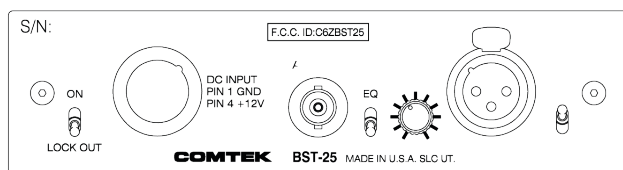

Technical Specifications:

Audio Inputs:

- Mic: XLR 600 ohm Balanced -40 dBV (nominal)
- Line: XLR >10 k ohm Balanced 0 dBV (nominal)

Antenna:

- Telescopic antenna mounts directly into top of transmitter
- BNC RF output connector for optional external antenna

RF Output Power: 50 mW for F.C.C. Part 74

Operation Indicators:

- LED Bargraph VU Meter displays audio input (modulation)
- Two-Digit Alpha Numeric Display shows operating channel
- Five-Digit Numeric Display shows operation frequency
- Antenna Indicator displays deficient antenna condition
- Lock-out Indicator shows tuning has been disabled

Power Requirements: 12 Volts DC, 300 mA max

Frequency Response: 80 Hz to 10 kHz

Modulation Limiter: Soft compressor type with high (25 dB) linear overload protection, attack time less than 1 ms, recover time 10 ms

Audio Gain Control: Greater than 40 dB

Test Tone Generator: 400 Hz 0.05% distortion

Frequency Modulation:

- 10 kHz deviation for narrow band channels
- 75 kHz deviation for wide band channels

Frequency Stability: Better than 0.002%
digitally synthesized, crystal controlled

Operating Frequency: 76.2 MHz to 87.8 MHz

Harmonic and Spurious Emissions: Better than 55 dB
below carrier

Dimensions: 6 1/2" W x 1 3/4" H x 5 5/8" D

Weight: 44 oz.

COMTEK®
First Quality In Wireless Sound

P: 800-496-3463

www.comtek.com