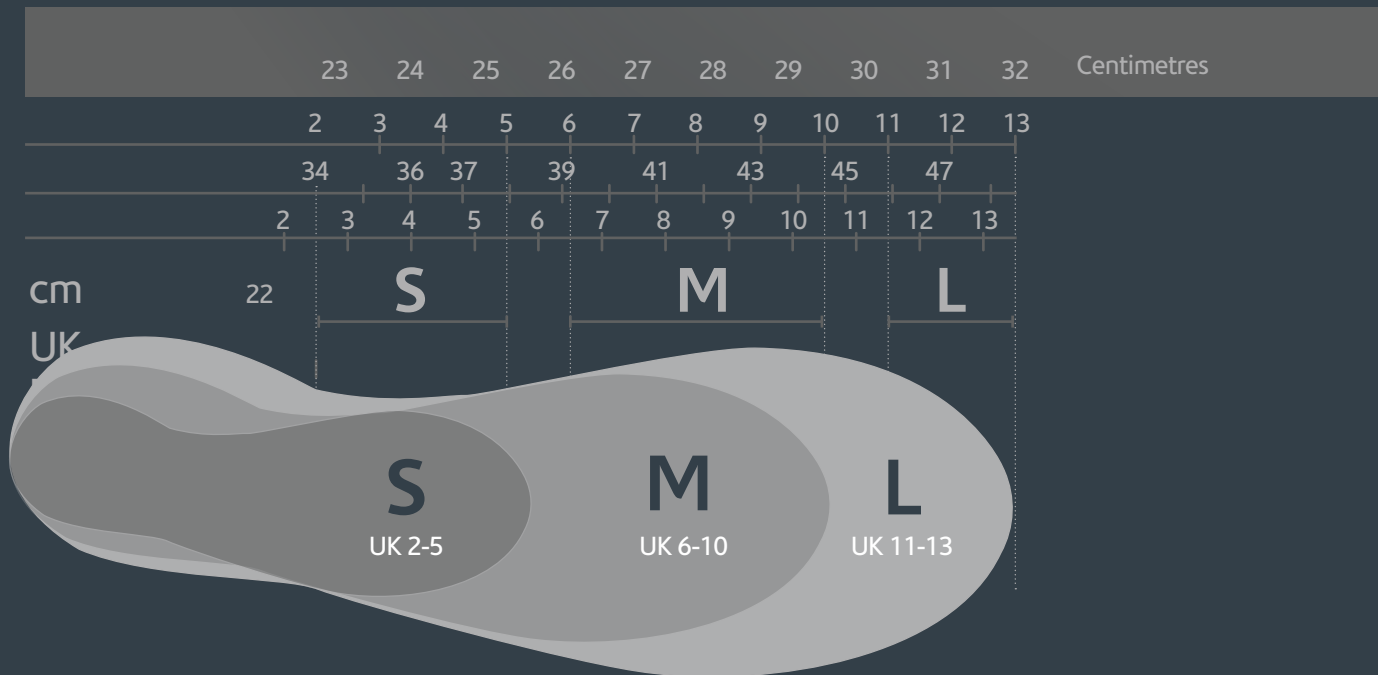

Aero - Trunks, Briefs & Shorts

Size	XXS	XS	S	M	L	XL	XXL
Waist	55-63cm	64-72cm	73-81cm	82-90cm	91-99cm	100-108cm	109-117cm
	22-24ins	25-27ins	28-31ins	32-35ins	36-38ins	39-42ins	43-46ins

Aero - Trousers

Size	8	10	12	14	S/16
Waist	-	60.96-63cm	66.04-68.6cm	71.12-73.7cm	76.2-78.7cm
	-	24-25ins	26-27ins	28-29ins	30-31ins
	M	L	XL	XXL	
	81.3-83.8cm	86.4-89cm	91.44-94cm	96.5-99cm	
	32-33ins	34-35ins	36-37ins	38-39ins	

Sock Sizing Guide

ESCU Wrist Guard

Size	Junior	Senior
Wrist circumference	14cm & under	15cm & over