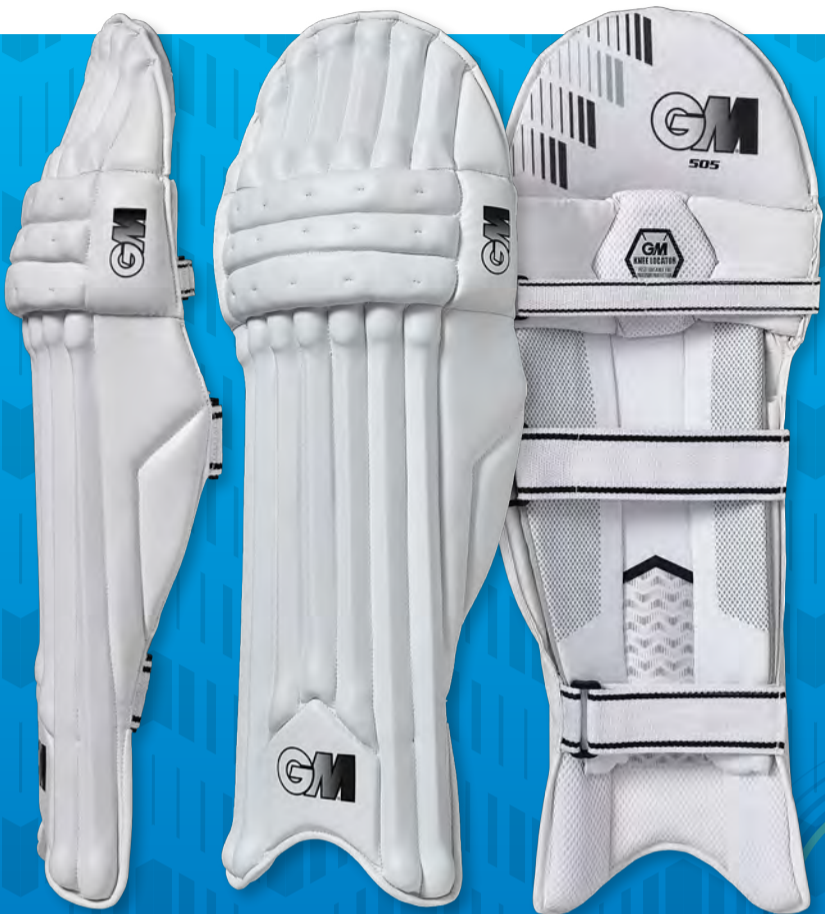

GM BATTING PADS

DANIEL BELL DRUMOND
ENGLAND

GREAT VALUE

505 **NEW**

5028
ADULT • SMALL ADULT • YOUTHS
• JUNIOR • SMALL JUNIOR