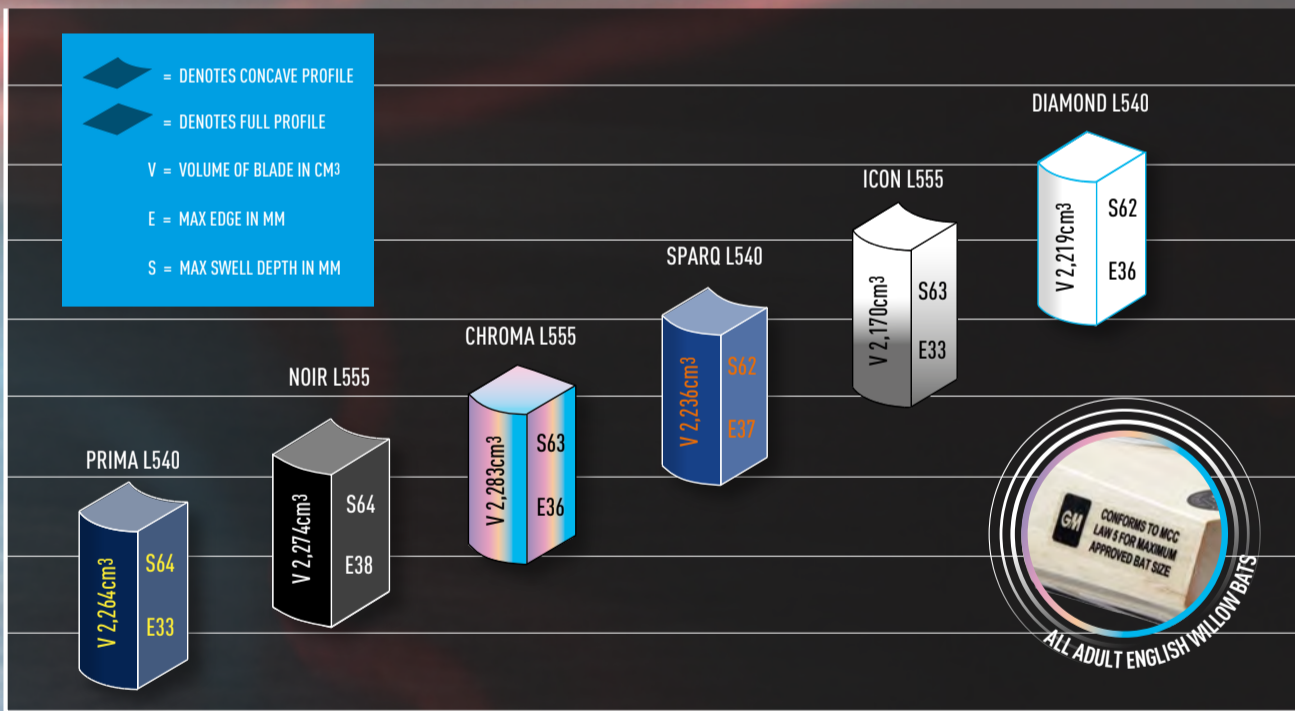

BAT INFORMATION

WEIGHT COMPARISON CHART (PLEASE NOTE)

- + All Adult bats except RADON, will be supplied: ToeTek Now finish/Short handle/Right handed
- + Long handle, limited to adult sizes, please refer to the pricelist or website for available options

TYPICAL WEIGHT COMPARISON FULL SIZE AND ACADEMY BATS

This chart is an indicative guide to the weight distribution of full size short handle bats, including GM NOW!, ToeTek and a single grip. We endeavour to supply all orders in a balanced range across these weights.

BAT WEIGHT	2LB	1	2	3	4	5	6	7	8	9	10	11	12	13	14	15	3LB
PRIMA L540													ORIGINAL LE / ORIGINAL				
													909 / 808				
ICON L555													ORIGINAL LE / ORIGINAL				
													909 / 808				
NOIR L555													ORIGINAL LE / ORIGINAL				
													909 / 808				
CHROMA L555													ORIGINAL LE / ORIGINAL				
													909 / 808				
RADON													RADON				
SPARQ L540													ORIGINAL LE / ORIGINAL				
													909 / 808				
DIAMOND L540													ORIGINAL LE / ORIGINAL				
													909 / 808				
NOIR SMALL													ORIGINAL				
													808				
ICON L555 ACADEMY													ORIGINAL LE				
													808				

GM 2022 BAT SPECTRUM

HIGHER
SWEET SPOT POSITION
LOWER

Figures relate to a Full Size blade and are for guidance and comparison only

FULL SIZE BAT SHAPE CHARACTERISTICS

	SWELL DEPTH		SWELL POSITION			BOW		EDGES mm		BACK PROFILE CONCAVITY		
	BIG	MEDIUM	HIGH	MIDDLE	LOW	DISTINCT	SUBTLE	VERY BIG	BIG	PRONOUNCED	DISTINCT	NONE
ICON L555		63							33			
SPARQ L540		62							37			
PRIMA L540	64								33			
CHROMA L555		63							36			
NOIR L555	64								38			
DIAMOND L540		62							36			

BAT WEIGHTS: IMPORTANT INFORMATION

Bat weight and performance is dependent on the particular cleft of English Willow that it is made from. No two clefts are the same even from the same tree.

Heavier willow - less prone to damage, inherently more powerful.

Lighter willow - more manoeuvrable, faster bat speed.

ALWAYS SELECT A BAT BASED ON ITS PICK UP, HOW IT FEELS TO YOU, NOT ON ITS SCALE WEIGHT.

NAKED WEIGHT!

Your bat, when born in Gunn & Moore's Nottingham, England factory weighs about **30z less** than its retail weight when fitted with GM NOW!, ToeTek, labels and a single grip.