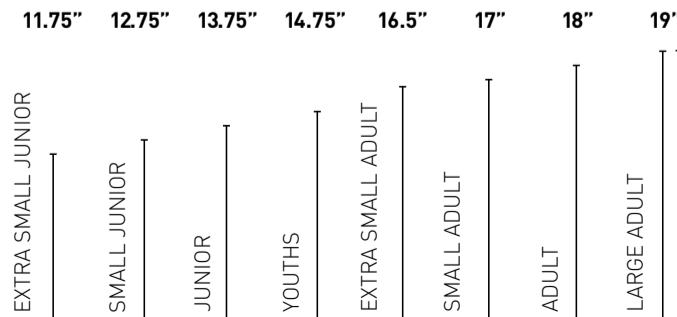

BATTING PADS

PAD LENGTH

HEIGHT FROM TOP OF INSTEP TO MIDDLE OF KNEE