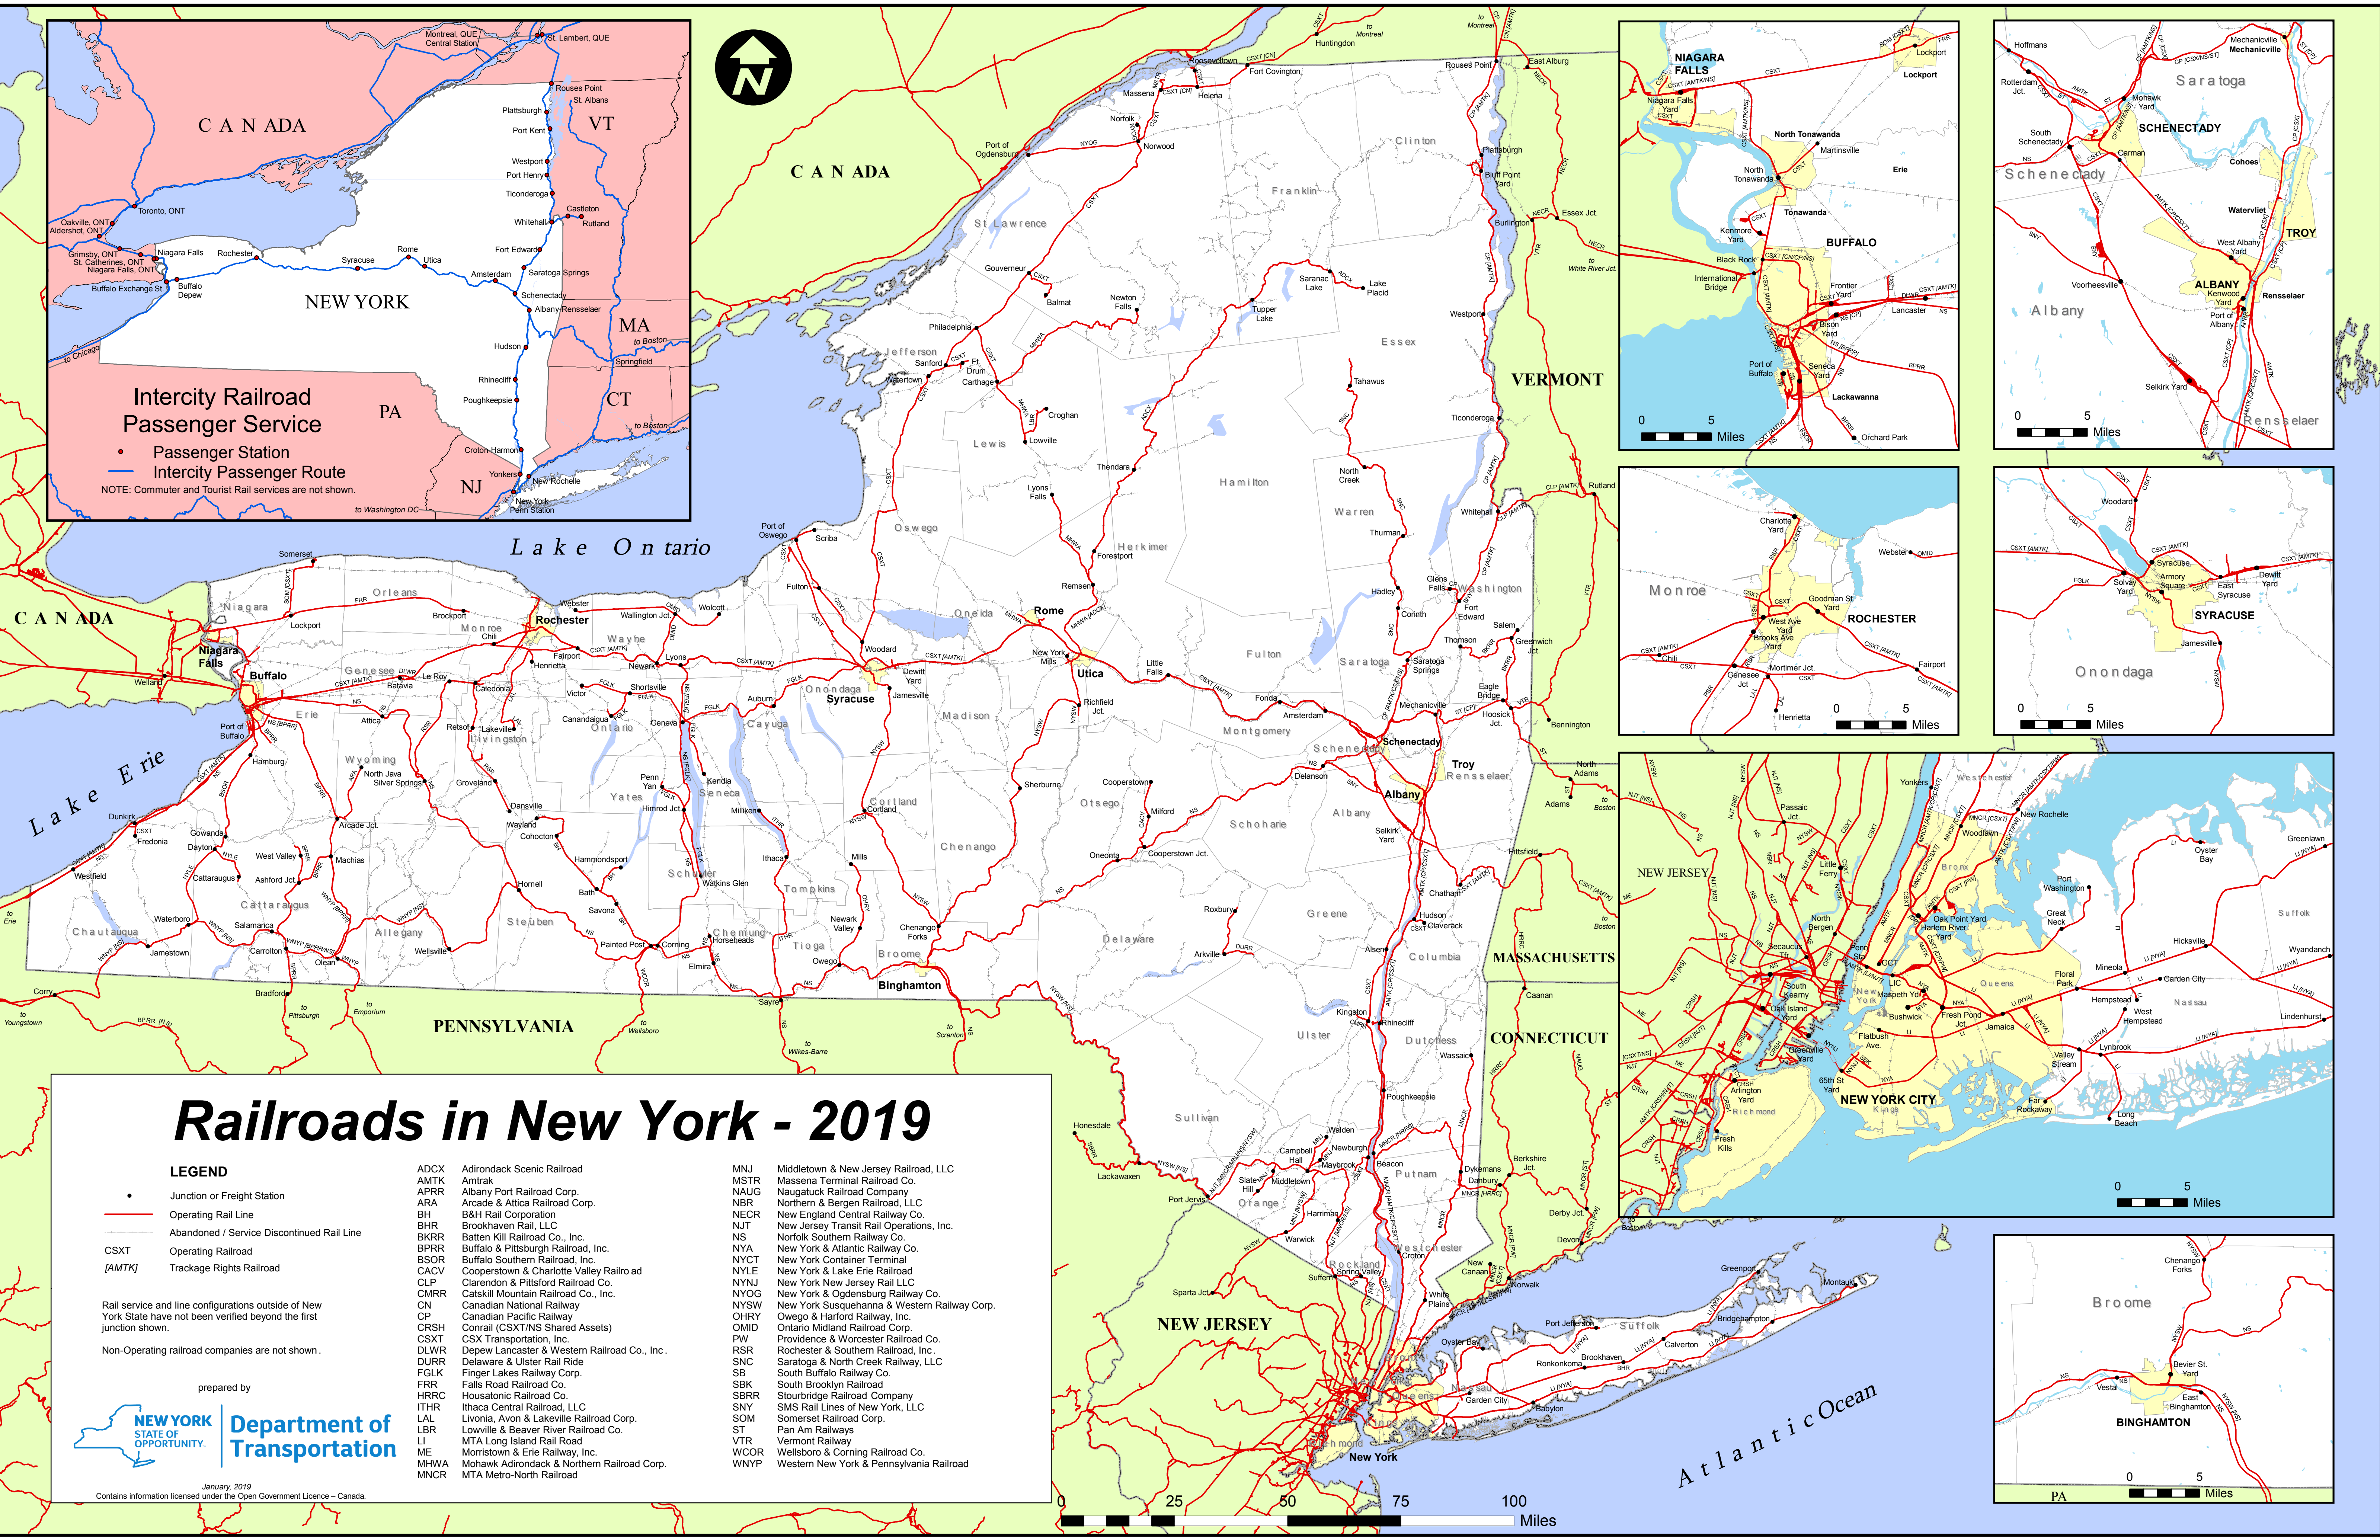

### Intercity Railroad Passenger Service

● Passenger Station  
— Intercity Passenger Route  
 NOTE: Commuter and Tourist Rail services are not shown.

# Railroads in New York - 2019

- LEGEND**
- Junction or Freight Station
  - Operating Rail Line
  - - - Abandoned / Service Discontinued Rail Line
  - CSXT Operating Railroad
  - [AMTK] Trackage Rights Railroad