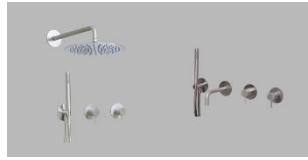

THERMOSTATIC SHOWER SETS WITH 2 WAY DIVERTER

QS3300-340W

QS3300-190S (US market only)