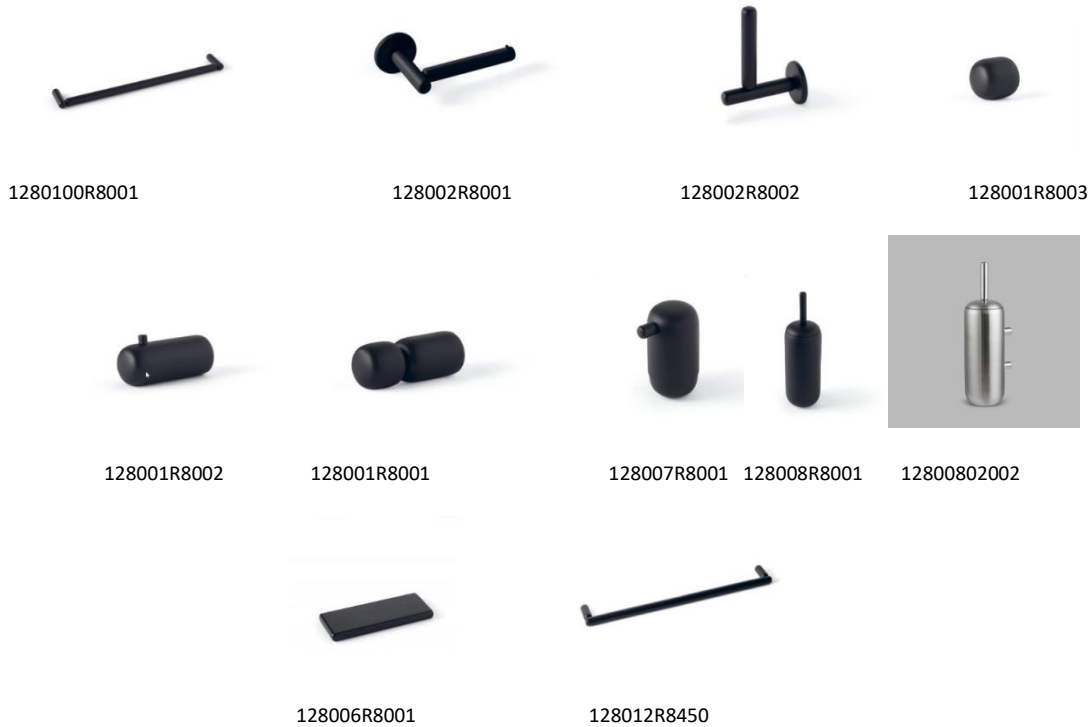

BJARKE INGELS BATH ACCESSORIES (WHITE AND BLACK POWDER COATED STAINLESS)

ITEM#	DESCRIPTION	LIST PRICE
12801002001	450MM TOWEL BAR MATT STAINLESS	355.00
128010R9001	450MM TOWEL BAR STAINLESS WHITE	355.00
128010R8001	450MM TOWEL BAR STAINLESS BLACK	355.00
12800202001	SINGLE ARM PAPER HOLDER MATT STAINLESS	450.00
128002R9001	SINGLE ARM PAPER HOLDER STAINLESS WHITE	450.00
128002R8001	SINGLE ARM PAPER HOLDER STAINLESS BLACK	450.00
12800202002	SPARE PAPER HOLDER MATT STAINLESS	450.00
128002R9002	SPARE PAPER HOLDER STAINLESS WHITE	450.00
128002R8002	SPARE PAPER HOLDER STAINLESS BLACK	450.00
12800102003	20MM SMALL HOOK MATT STAINLESS	120.00
128001R9003	20MM SMALL HOOK STAINLESS WHITE	120.00
128001R8003	20MM SMALL HOOK STAINLESS BLACK	120.00
12800102002	48MM MEDIUM HOOK MATT STAINLESS	130.00
128001R9002	48MM MEDIUM HOOK STAINLESS WHITE	130.00
128001R8002	48MM MEDIUM HOOK STAINLESS BLACK	130.00
12800102001	51.5MM LARGE HOOK MATT STAINLESS	155.00
128001R9001	51.5MM LARGE HOOK STAINLESS WHITE	155.00
128001R8001	51.5MM LARGE HOOK STAINLESS BLACK	155.00
12800702001	DECK SOAP DISPENSER MATT STAINLESS	615.00
128007R9001	DECK SOAP DISPENSER STAINLESS WHITE	615.00
128007R8001	DECK SOAP DISPENSER STAINLESS BLACK	615.00
12800802001	FREESTANDING TOILET BRUSH MATT STAINLESS	895.00
128008R9001	FREESTANDING TOILET BRUSH STAINLESS WHITE	895.00
128008R8001	FREESTANDING TOILET BRUSH STAINLESS BLACK	895.00
12800802002	WALL MOUNT TOILET BRUSH MATT STAINLESS	895.00
128008R9002	WALL MOUNT TOILET BRUSH STAINLESS WHITE	895.00
128008R8002	WALL MOUNT TOILET BRUSH STAINLESS BLACK	895.00
12800602001	102MM X 250MM SHELF MATT STAINLESS	615.00
128006R9001	102MM X 250MM SHELF STAINLESS WHITE	615.00
128006R8001	102MM X 250MM SHELF STAINLESS BLACK	615.00
12801202300	300MM CABINET PULL MATT STAINLESS	360.00
128012R9300	300MM CABINET PULL STAINLESS WHITE	360.00