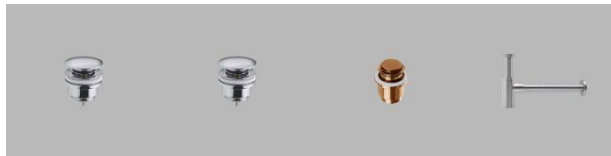

QA2190-250SPP4	TRIM ONLY FOR WALL MOUNT LAV/TUB SET WITH 250MM SPOUT POLISHED STAINLESS CHARCOAL	995.00
QA2190-250SB	TRIM ONLY FOR WALL MOUNT LAV/TUB SET WITH 250MM SPOUT STAINLESS BLACK	995.00
QA2190-190SM	TRIM ONLY FOR WALL MOUNT LAV/TUB SET WITH 190MM SPOUT MATT STAINLESS	700.00
QA2190-190SP	TRIM ONLY FOR WAL MOUNT LAV/TUB SET WITH 190MM SPOUT POLISHED STAINLESS	700.00
QA2190-190SMP2	TRIM ONLY FOR WALL MOUNT LAV/TUB SET WITH 190MM SPOUT MATT STAINLESS COPPER	815.00
QA2190-190SPP2	TRIM ONLY FOR WALL MOUNT LAV/TUB SET WITH 190MM SPOUT POLISHED STAINLESS COPPER	815.00
QA2190-190SMP3	TRIM ONLY FOR WALL MOUNT LAV/TUB SET WITH 190MM SPOUT MATT STAINLESS BRASS	815.00
QA2190-190SPP3	TRIM ONLY FOR WALL MOUNT LAV/TUB SET WITH 190MM SPOUT POLISHED STAINLESS BRASS	815.00
QA2190-190SMP4	TRIM ONLY FOR WALL MOUNT LAV/TUB SET WITH 190MM SPOUT MATT STAINLESS CHARCOAL	815.00
QA2190-190SPP4	TRIM ONLY FOR LAV/TUB SET WITH 190MM SPOUT POLISHED STAINLESS CHARCOAL	815.00
QA2190-190SB	TRIM ONLY FOR LAV /TUB SET WITH 190MM SPOUT STAINLESS BLACK	815.00

SINK DRAINS AND WASTES

QA1100

QA1200

QA1150

QA1400

ITEM#	DESCRIPTION	LIST PRICE
QA1100-M	PUSH OPEN WASTE MATT STAINLESS	140.00
QA1100-P	PUSH OPEN WASTE POLISHED STAINLESS	140.00
QA1200	FIXED OPEN WASTE MATT STAINLESS	170.00
QA1200	FIXED OPEN WASTE POLISHED STAINLESS	170.00
QA1250-M	EASY CLEAN FIXED OPEN WASTE MATT STAINLESS	270.00
QA1250-P	EASY CLEAN FIXED OPEN WASTE POLISHED STAINLESS	270.00
QA1250-MP2	EASY CLEAN FIXED OPEN WASTE MATT STAINLESS COPPER (PVD)	310.00
QA1250-PP2	EASY CLEAN FIXED OPEN WASTE POLISHED STAINLESS COPPER (PVD)	310.00
QA1250-MP3	EASY CLEAN FIXED OPEN WASTE MATT STAINLESS BRASS (PVD)	310.00
QA1250-PP3	EASY CLEAN FIXED OPEN WASTE POLISHED STAINLESS BRASS (PVD)	310.00
QA1250-MP4	EASY CLEAN FIXED OPEN WASTE MATT STAINLESS CHARCOAL (PVD)	310.00
QA1250-PP4	EASY CLEAN FXED OPEN WASTE MATT STAINLESS CHARCOAL (PVD)	310.00
QA1250-B	EASY CLEAN FIXED OPEN WASTE STAINLESS BLACK (POWDER COATED)	310.00
QA1150-M	EASY CLEAN PUSH OPEN WASTE MATT STAINLESS	175.00
QA1150-P	EASY CLEAN PUSH OPEN WASTE POLISHED STAINLESS	175.00
QA1150-MP2	EASY CLEAN PUSH OPEN WASTE MATT STAINLESS COPPER (PVD)	200.00
QA1150-PP2	EASY CLEAN PUSH OPEN WASTE POLISHED STAINLESS COPPER (PVD)	200.00
QA1150-MP3	EASY CLEAN PUSH OPEN WASTE MATT STAINLESS BRASS (PVD)	200.00
QA1150-PP3	EASY CLEAN PUSH OPEN WASTE POLISHED STAINLESS BRASS (PVD)	200.00
QA1150-MP4	EASY CLEAN PUSH OPEN WASTE MATT STAINLESS CHARCOAL (PVD)	200.00
QA1150-PP4	EASY CLEAN PUSH OPEN WASTE POLISHED STAINLESS CHARCOAL (PVD)	200.00
QA1150-B	EASY CLEAN PUSH OPEN WASTE STAINLESS BLACK (POWDER COATED)	200.00
QA1400-M	BOTTLE TRAP MATT STAINLESS	355.00
QA1400-P	BOTTLE TRAP POLISHED STAINLESS	355.00
QA1400-B	BOTTLE TRAP STAINLESS BLACK	410.00