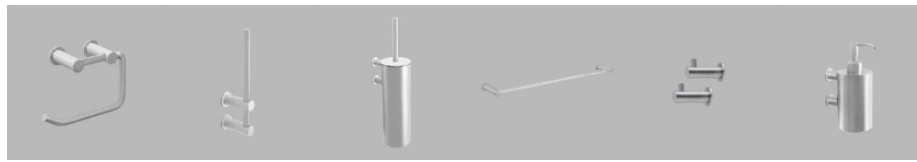

QTOO COLLECTION BATH ACCESSORIES

QU401

QU404

QU501

QU201

QU-102-

QU304

ITEM#	DESCRIPTION	LIST PRICE
QU401-M	SWING ARM PAPER HOLDER MATT STAINLESS	235.00
QU401-P	SWING ARM PAPER HOLDER POLISHED STAINLESS	235.00
QU404-M	SPARE PAPER HOLDER MATT STAINLESS	235.00
QU404-P	SPARE PAPER HOLDER POLISHED STAINLESS	235.00
QU501-M	WALL MOUNT TOILET BRUSH MATT STAINLESS	500.00
QU501-P	WALL MOUNT TOILET BRUSH POLISHED STAINLESS	500.00
QU201-M	600MM TOWEL BAR MATT STAINLESS	280.00
QU201-P	600MM TOWEL BAR POLISHED STAINLESS	280.00
QU102-MS	PAIR OF COAT HOOKS MATT STAINLESS	130.00
QU102-PS	PAIR OF COAT HOOKS POLISHED STAINLESS	130.00
QU304-M	WALL MOUNT SOAP DISPENSOR MATT STAINLESS	210.00
QU304-P	WALL MOUNT SOAP DISPENSOR POLISHED STAINLESS	210.00