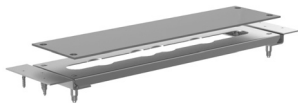

Recommended

649.40.160

Assembly plate, complete

- for deck mounted tub/shower mixer
- incl. pressure hoses 1/2" x 1/2" x 23 5/8" for hot and cold water
- for wet or dry construction
- plate with no visible screw fastening
- tub/shower mixers exchangeable
- high-quality materials and a noble appearance

A	B	C	D	E
641.-