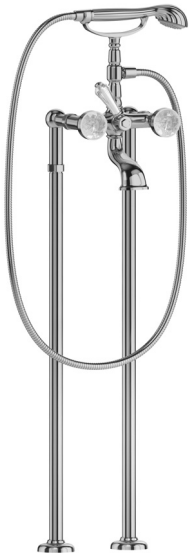

A chrome	[.000]	D sunshine	[.040]	E platinum matt	[.066]	H bronze	[.011]
B polished nickel	[.035]	D platinum	[.065]	F mink matt	[.096]	I gold	[.020]
C mink	[.095]	E sunshine matt	[.041]	G black matt	[.092]	L rose-gold	[.022]
C satin nickel	[.036]	E gold matt	[.021]	G white matt	[.052]	L rose-gold matt	[.023]

Bath tub mixer set

VALENCIA
BELLEDOR
CRONOS CRYSTAL
CRONOS
EMPIRE ROYAL
EMPIRE ROYAL CRYSTAL
TURN
FLORALE CRYSTAL
EXAL
CHARLESTON ROYAL
PALAZZO CRYSTAL
RAINHEAVEN
SHOWERS

605.20.149 Tub/shower mixer for supply pipes, incl. shower set

- with crystal handles | free standing assembly
- spout projection with pipes 7 1/64"
- faucet made of solid brass construction
- free fall spout; manual tub/shower diverter
- flowrate 7.1 GPM at 60 PSI
- double handle operation - 1/4 turn ceramic internal upper parts 1/2", clockwise and counter-clockwise closure
- metal shower hose 49 7/32"
- metal 1-spray hand shower 1.8 GPM with easy to clean silicon nozzles and backflow preventer
- must order 109.15.260 water supply pipes and 109.10.970 rough to complete

A	B	C	D	E
1,462.-	1,680.-	3,509.-	3,557.-	4,080.-
F	G	H	I	L
3,837.-	4,158.-	4,702.-	4,353.-	7,323.-

Handle alternative

645.20.149 Tub/shower mixer for supply pipes, incl. shower set

- with metal handles

A	B	C	D	E
1,345.-	1,546.-	3,228.-	3,272.-	3,754.-
F	G	H	I	L
3,530.-	3,825.-	4,325.-	4,004.-	6,737.-

Required

109.15.260 Water supply pipes 1/2"

- 2 pieces, floor installation
- incl. angle for connecting tub/shower mixer
- height 31 7/64" - 32 3/32"
- for 605.20.149 and 645.20.149

A	B	C	D	E
1,860.-	2,138.-	3,500.-	3,940.-	4,646.-
F	G	H	I	L
4,385.-	3,417.-	4,086.-	5,286.-	7,302.-

Recommended

109.10.970 Assembly set for pre-installation

- joint plate with fixing set
- removable plastic water guard
- for water supply pipes 109.15.260

A	B	C	D	E
962.-