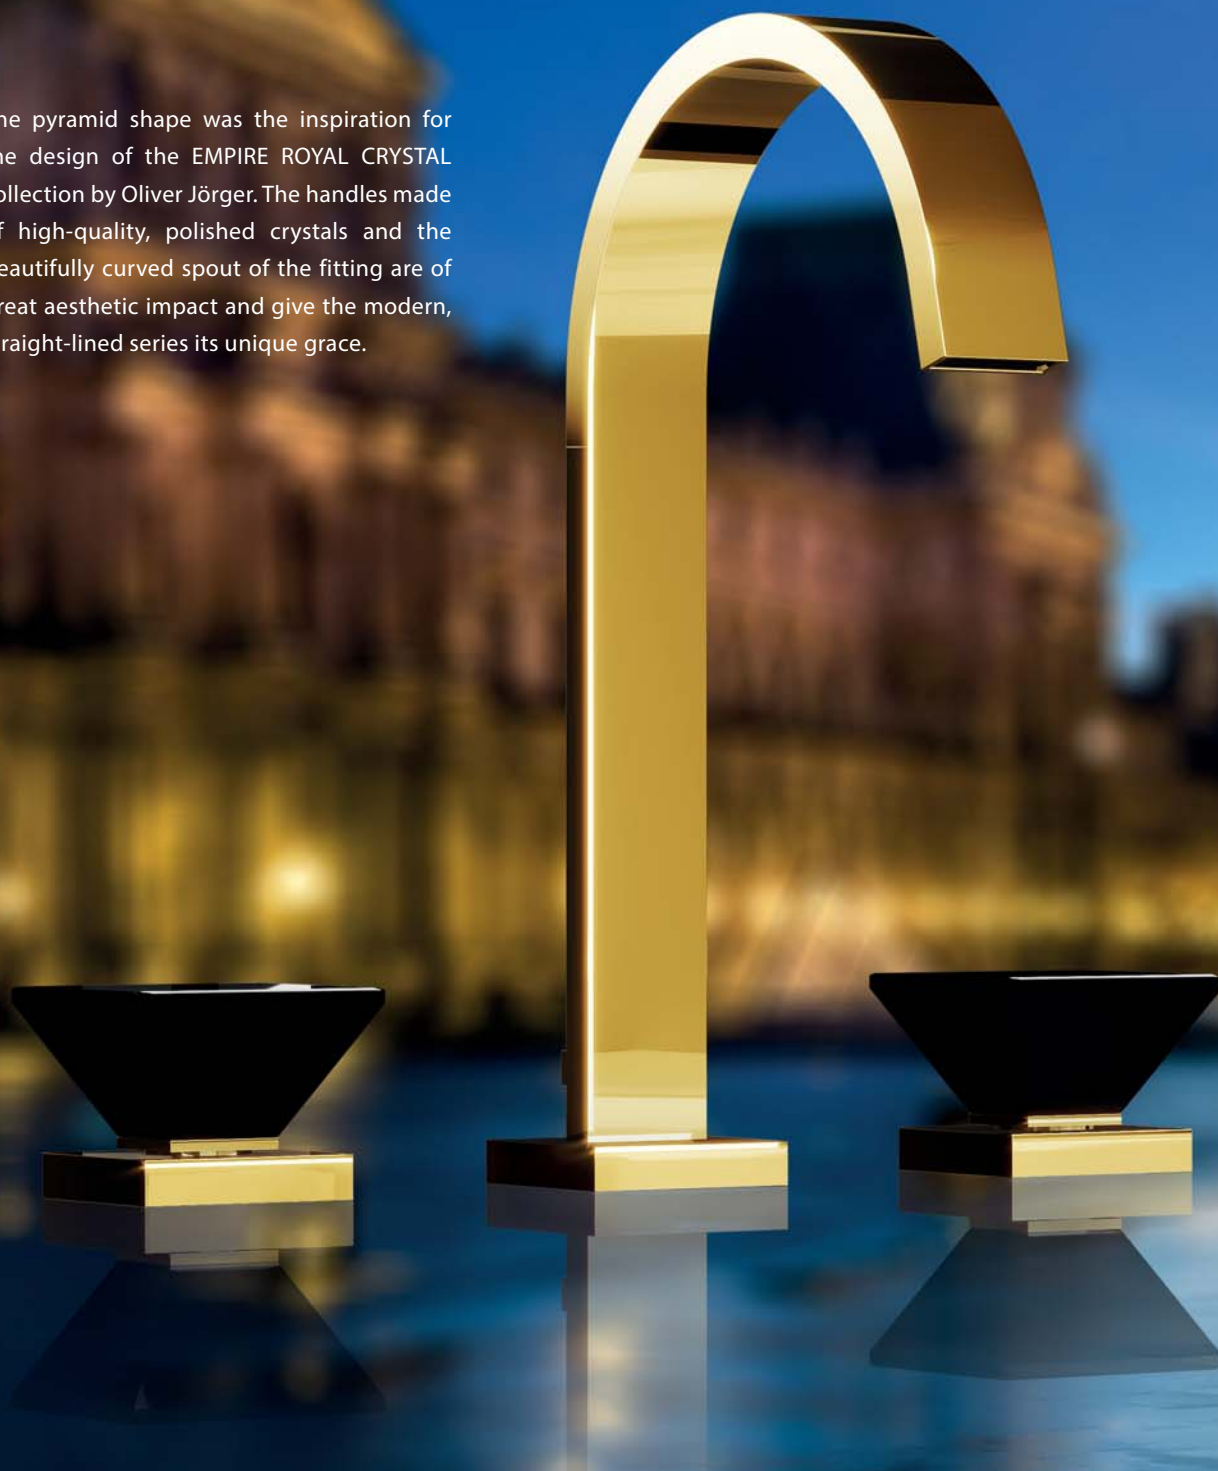

EMPIRE ROYAL CRYSTAL

Royal accents with Crystals

The pyramid shape was the inspiration for the design of the EMPIRE ROYAL CRYSTAL collection by Oliver Jörger. The handles made of high-quality, polished crystals and the beautifully curved spout of the fitting are of great aesthetic impact and give the modern, straight-lined series its unique grace.