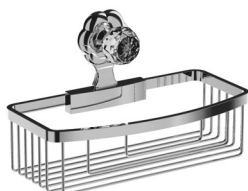

Soap dish holder, complete

- crystal glass dish
- constructed of solid brass
- including mounting plate, screws and dowels

A	B	C	D	E
782.-	899.-	1,186.-	1,328.-	1,594.-
F	G	H	I	L
1,476.-	1,158.-	1,039.-	1,832.-	1,966.-

700.00.307

Glass dish, separate

A	B	C	D	E
208.-				

600.00.105