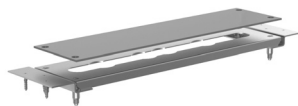

Recommended

649.40.160

1. **Assembly plate, complete**
2. for deck mounted tub/shower mixer
   - incl. pressure hoses 1/2" x 1/2" x 23 5/8" for hot and cold water
   - for wet or dry construction
   - plate with no visible screw fastening
   - tub/shower mixers exchangeable
   - high-quality materials and a noble appearance

A	B	C	D	E
641.-