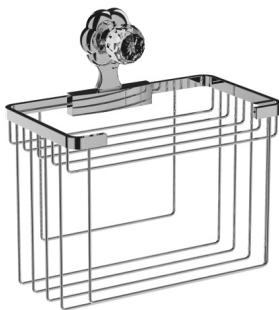

600.00.104

**Guest towel basket, angular**

- with shelf
- basket size 10 15/64" x 5 29/32" x 7 31/64"
- constructed of solid brass
- including mounting plate, screws and dowels

A	B	C	D	E
928.-	1,068.-	1,312.-	1,468.-	1,711.-
F	G	H	I	L
1,600.-	1,280.-	2,110.-	1,861.-	4,009.-