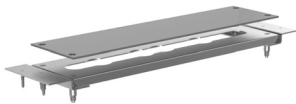

Recommended

649.40.160 Assembly plate, complete

- for deck mounted tub/shower mixer
- incl. pressure hoses 1/2" x 1/2" x 23 5/8" for hot and cold water
- for wet or dry construction
- plate with no visible screw fastening
- tub/shower mixers exchangeable
- high-quality materials and a noble appearance