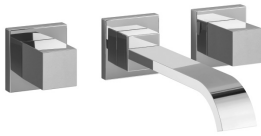

Handle alternative

627.30.361 Wall washbasin 3-hole mixer 1/2" assembly set

- with metal handles
- wall spout, projection 7 7/8" - 8 11/32"
- must order 649.30.380 rough to complete

A	B	C	D	E
1,772.-	2,037.-	2,512.-	2,828.-	3,329.-
F	G	H	I	L
3,123.-	2,598.-	3,178.-	4,038.-	5,886.-

Alternative

627.30.366 Wall washbasin 3-hole mixer 1/2" XXL, assembly set

- with metal handles
- wall spout, projection 10 15/64" - 10 45/64"
- must order 649.30.380 rough to complete

A	B	C	D	E
1,805.-	2,076.-	2,541.-	2,857.-	3,368.-
F	G	H	I	L
3,203.-	2,626.-	3,201.-	4,080.-	5,947.-