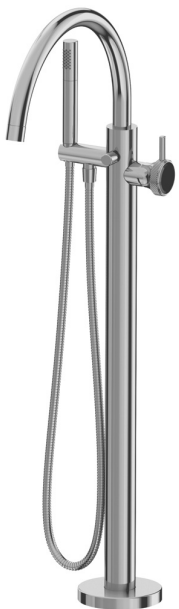

**Bath tub mixer sets, deck mount**

638.40.100

- Tub/shower mixer set 1/2" deck mount**
- spout projection 8 55/64" ; height 11 27/64"
  - spout made of solid brass construction
  - Neoperl aerated stream aerator M22 x 1
  - flow rate 6.6 GPM at 60 PSI
  - metal handles and escutcheons
  - automatic diverter tub/shower
  - double handle operation - valves with 1/4 turn ceramic internal upper parts 1/2", clockwise and counter-clockwise closure
  - Fluehs valving (made in Germany)
  - Neoperl flexible hose technology
  - metal shower hose 78 47/64"
  - metal 1-spray hand shower 1.8 GPM with easy to clean silicon nozzles

A	B	C	D	E
3,458.-	3,977.-	4,246.-	4,551.-	5,426.-
F	G	H	I	L
4,973.-	4,262.-	5,608.-	6,126.-	7,680.-

**Recommended**

649.40.160

- Assembly plate, complete**
- for deck mounted tub/shower mixer
  - incl. pressure hoses 1/2" x 1/2" x 23 5/8" for hot and cold water
  - for wet or dry construction
  - plate with no visible screw fastening
  - tub/shower mixers exchangeable
  - high-quality materials and a noble appearance

A	B	C	D	E
641.-				

**Bath tub mixer set, free standing**

638.10.820

- Tub/shower mixer set**
- free standing assembly
  - faucet body, spout and handle constructed of solid brass
  - single handle operation; cartridge with ceramic discs
  - spout projection 13 31/32"
  - swivelling spout
  - Neoperl aerated stream aerator M28 x 1
  - flow rate 6 GPM at 60 PSI
  - manual tub/shower diverter
  - metal shower hose 59 1/16"
  - metal 1-spray hand shower 1.8 GPM with easy to clean silicon nozzles and backflow preventer
  - Pillar tube with flange; metal escutcheon
  - height 37 1/64" - 40 5/32"
  - aerator height 30 1/8" - 33 17/64"
  - must order 649.10.970 rough to complete