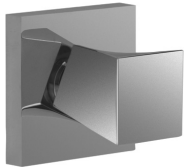

A chrome	[.000]	D sunshine	[.040]	E platinum matt	[.066]	H bronze	[.011]
B polished nickel	[.035]	D platinum	[.065]	F mink matt	[.096]	I gold	[.020]
C mink	[.095]	E sunshine matt	[.041]	G black matt	[.092]	L rose-gold	[.022]
C satin nickel	[.036]	E gold matt	[.021]	G white matt	[.052]	L rose-gold matt	[.023]

Diverter and valve concealed

623.60.432 Wall volume control assembly set only

- design handle
- must order 649.20.410 rough to complete

A	B	C	D	E
702.-	807.-	899.-	982.-	1,186.-
F	G	H	I	L
1,098.-	1,092.-	1,223.-	1,464.-	1,882.-

Required

649.20.410 Concealed wall valve 3/4", rough only

- for assembly set 623.60.432
- 1 inlet, 1 outlet
- 3/4" NPT inlet, 3/4" NPT outlet
- back of valve to finished wall 4" min., 4 1/2" max
- one extension kit included. Cut to length desired
- extension kits can be stacked. Order part # 649.20.551
- flow rate 16 GPM at 60 PSI

A	B	C	D	E
167.-				

623.60.432 Wall diverter assembly set only

- design handle
- must order 649.40.620 rough to complete

A	B	C	D	E
702.-	807.-	899.-	982.-	1,186.-
F	G	H	I	L
1,098.-	1,092.-	1,223.-	1,464.-	1,882.-

Required

649.40.620 4-port,3-way dedicated diverter rough only

- for assembly set 623.60.432
- solid brass construction; ceramic disc cartridge
- must use with volume control trim
- 1/2"M NPT inlet; 3 x 1/2"M NPT outlets
- flow is dedicated. May not be split into two outlets at once
- flow rate 5 GPM at 60 PSI

A	B	C	D	E
334.-				

Showers

626.13.300 Shower bar set, complete

- wall bar 29 59/64"
- height-adjustable hand shower holder with slider
- metal 1-spray hand shower 1.8 GPM with easy to clean silicon nozzles and backflow preventer
- metal shower hose 68 57/64", both sides with turning cone

A	B	C	D	E
1,035.-	1,190.-	1,853.-	2,070.-	2,714.-
F	G	H	I	L
2,406.-	2,298.-	3,535.-	3,648.-	6,310.-