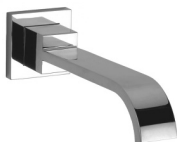

A				
641.-				

626.11.100 Tub wall spout 3/4"

- spout projection 7 7/8" - 8 11/32"
- without aerator
- special concealed wall attachment