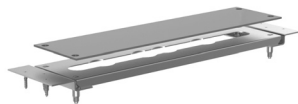

Recommended

649.40.160

1. **Assembly plate, complete**
2. for deck mounted tub/shower mixer
   - incl. pressure hoses 1/2" x 1/2" x 23 5/8" for hot and cold water
   - for wet or dry construction
   - plate with no visible screw fastening
   - tub/shower mixers exchangeable
   - high-quality materials and a noble appearance

A				
641.-				

TURN

FLORALE CRYSTAL