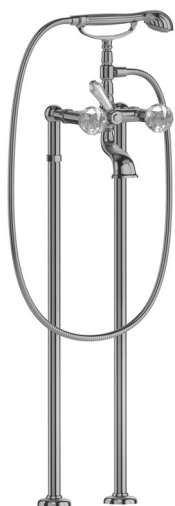

Bath tub mixer sets, free standing

600.20.149

Tub/shower mixer for supply pipes, incl. shower set

- with crystal handles
- free standing assembly
- spout projection with pipes 7 11/64"
- faucet made of solid brass construction
- free fall spout; manual tub/shower diverter
- flowrate 7.1 GPM at 60 PSI
- double handle operation - 1/4 turn ceramic internal upper parts 1/2", clockwise and counter-clockwise closure
- metal shower hose 49 7/32"
- metal 1-spray hand shower 1.8 GPM with easy to clean silicon nozzles and backflow preventer
- must order 109.15.260 water supply pipes and 109.10.970 rough to complete

A	B	C	D	E
1,985.-	2,282.-	3,094.-	3,489.-	4,112.-
F	G	H	I	L
3,804.-	3,020.-	3,734.-	4,480.-	6,592.-

Required

109.15.260

Water supply pipes 1/2"

- 2 pieces, floor installation
- incl. angle for connecting tub/shower mixer
- height 31 7/64" - 32 3/32"
- for 600.20.149

A	B	C	D	E
1,860.-	2,138.-	3,500.-	3,940.-	4,646.-
F	G	H	I	L
4,385.-	3,417.-	4,086.-	5,286.-	7,302.-

Recommended

109.10.970

Assembly set for pre-installation

- joint plate with fixing set
- removable plastic water guard
- for water supply pipes 109.15.260

A	B	C	D	E
962.-