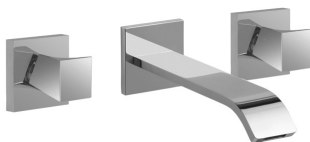

Single lever washbasin mixer

- with body extension 5 29/32"
- spout projection 6 7/32"; height 15 23/64"
- faucet constructed of solid brass
- Neoperl aerated stream aerator 28x7
- flow rate 1.2 GPM
- single handle operation; cartridge with ceramic discs
- without drain
- 2 pressure hoses M10x1 x 9/16"-UNEF x 23 5/8"
- Neoperl flexible hose technology

A	B	C	D	E
2,873.-	3,303.-	3,764.-	4,143.-	4,970.-
F	G	H	I	L
4,588.-	4,059.-	5,253.-	5,936.-	7,450.-

623.30.360