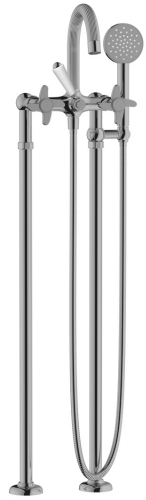

637.20.142

1. Tub/shower mixer for supply pipes, incl. shower set
2. with cross handles

Handle alternative

Handle alternative

1. Tub/shower mixer for supply pipes, incl. shower set
2. with crystal handles

A	B	C	D	E
2,486.-	2,857.-	3,232.-	3,430.-	3,907.-
G	H	I	K	L
3,403.-	4,373.-	5,732.-	6,306.-	6,989.-

Handle alternative

Required

1. Water supply pipes 1/2"
2. 2 pieces, floor installation
   - incl. angle for connecting tub/shower mixer
   - height 31 7/64" - 32 3/32"
   - for 637.20.142, 637.20.147 and 637.20.142-11

A	B	C	D	E
1,958.-	2,251.-	3,596.-	4,070.-	4,772.-
G	H	I	K	L
3,596.-	4,304.-	5,126.-	5,640.-	7,086.-

Handle alternative

Recommended

1. Assembly set for pre-installation
2. joint plate with fixing set
   - removable plastic water guard
   - for water supply pipes 600.15.260

A				
962.-				

637.11.100

1. Tub wall spout 3/4"
2. spout projection 8 15/32" - 8 55/64"
   - spout constructed of solid brass
   - Neoperl aerated stream aerator M28 x 1
   - flowrate 7.1 GPM at 60 PSI
   - special concealed wall attachment

A	B	C	D	E
1,164.-	1,339.-	1,578.-	1,784.-	2,090.-
G	H	I	K	L
1,569.-	2,016.-	2,412.-	2,654.-	3,618.-