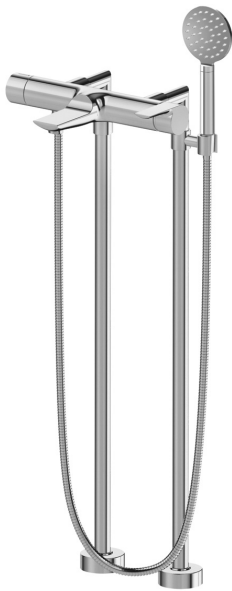

A chrome	[.000]	D sunshine	[.040]	E platinum matt	[.066]	H bronze	[.011]
B polished nickel	[.035]	D platinum	[.065]	F mink matt	[.096]	I gold	[.020]
C mink	[.095]	E sunshine matt	[.041]	G black matt	[.092]	L rose-gold	[.022]
C satin nickel	[.036]	E gold matt	[.021]	H colored	[.xxx]	L rose-gold matt	[.023]

Bidet mixer

632.10.111 Single lever bidet mixer

- spout projection 7 3/32"; height 6 19/64"
- faucet constructed of solid brass
- Neoperl aerated stream aerator M18,5 x 1 with ball joint
- flow rate 1.2 GPM
- single handle operation; cartridge with ceramic discs
- metal push-open drain included
- 2 pressure hoses M10x1 x 9/16"-UNEF x 17 13/32"
- Neoperl flexible hose technology

A	B	C	D	E
836.-	961.-	1,233.-	1,462.-	1,881.-
F	G	H	I	L
1,576.-	1,442.-	2,403.-	3,509.-	4,802.-

632.11.100 Tub wall spout 1/2"

- spout projection 9 27/32"
- spout constructed of solid brass
- Neoperl aerated stream aerator M22 x 1
- special concealed wall attachment

A	B	C	D	E
780.-	898.-	1,260.-	1,338.-	1,719.-
F	G	H	I	L
1,547.-	1,288.-	1,967.-	2,880.-	3,865.-

Bath tub mixer set, free standing

632.20.545 Tub/shower mixer for supply pipes, incl. shower set

- free standing assembly
- spout projection with pipes 9 3/32"
- faucet made of solid brass construction
- Neoperl aerated stream aerator M22 x 1
- flowrate 7.1 GPM at 60 PSI
- single handle operation; cartridge with ceramic discs
- manual tub/shower diverter
- metal shower hose 49 7/32"
- metal 1-spray hand shower 1.8 GPM with easy to clean silicon nozzles and backflow preventer
- must order 632.15.260 water supply pipes and 109.10.970 rough to complete

A	B	C	D	E
1,401.-	1,611.-	3,283.-	3,788.-	5,202.-
F	G	H	I	L
4,625.-	2,462.-	4,446.-	5,839.-	6,278.-

Required

632.15.260 Water supply pipes 1/2"

- 2 pieces, floor installation
- incl. angle for connecting tub/shower mixer
- height 30 33/64" - 31 1/2"
- for 632.20.545

A	B	C	D	E
1,380.-	1,587.-	2,259.-	2,563.-	2,998.-
F	G	H	I	L
2,780.-	2,740.-	3,683.-	4,918.-	6,987.-

Recommended

109.10.970 Assembly set for pre-installation

- joint plate with fixing set
- removable plastic water guard
- for water supply pipes 632.15.260

A	B	C	D	E
962.-				

VALENCIA
BELLEODOR
CRONOS CRYSTAL CRONOS
EMPIRE ROYAL EMPIRE ROYAL CRYSTAL
TURN
FLORALE CRYSTAL
EXAL
CHARLESTON ROYAL
PALAZZO CRYSTAL
RAINHEAVEN SHOWERS